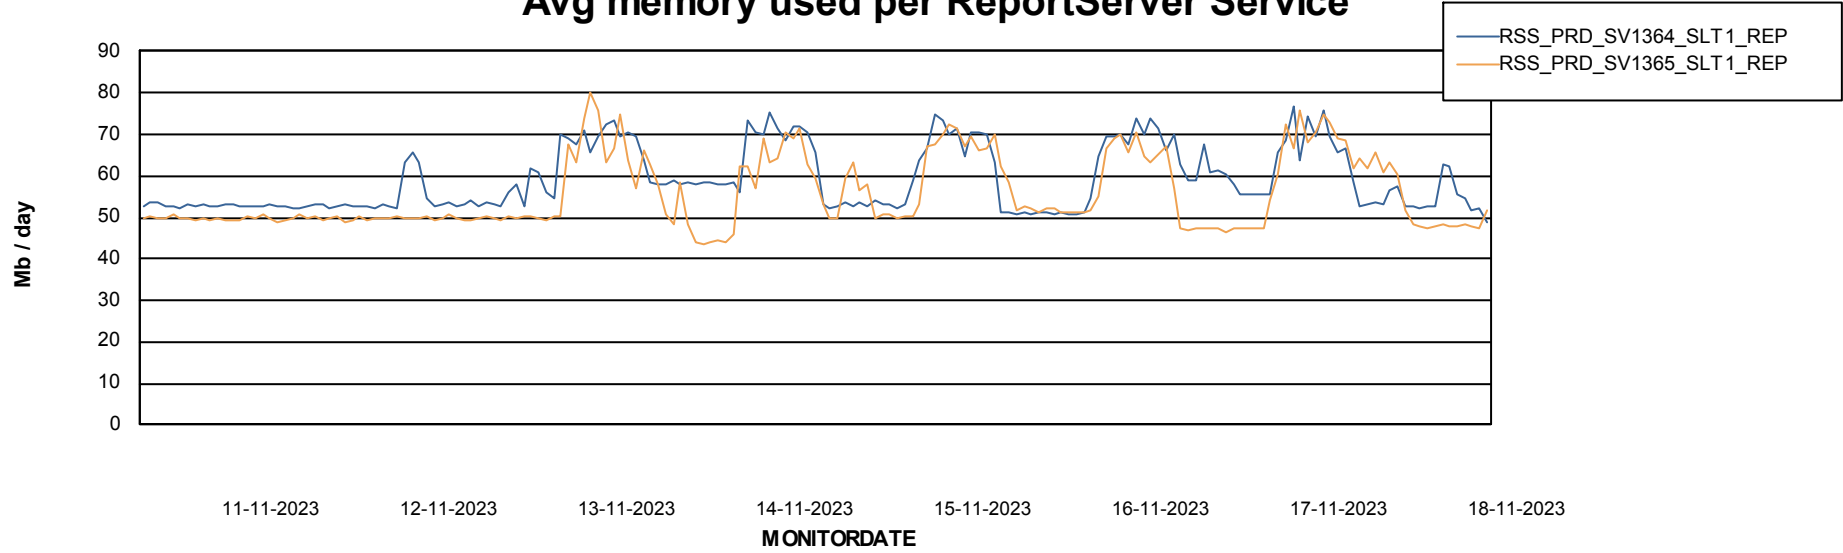

Avg memory used per ABS Server Service

Avg users per day per ABS server

Weekly SLA Customer Report

Customer RSS Production
Database ID 52

ABSSolute Application ReportServer Services

Avg memory used per ReportServer Service