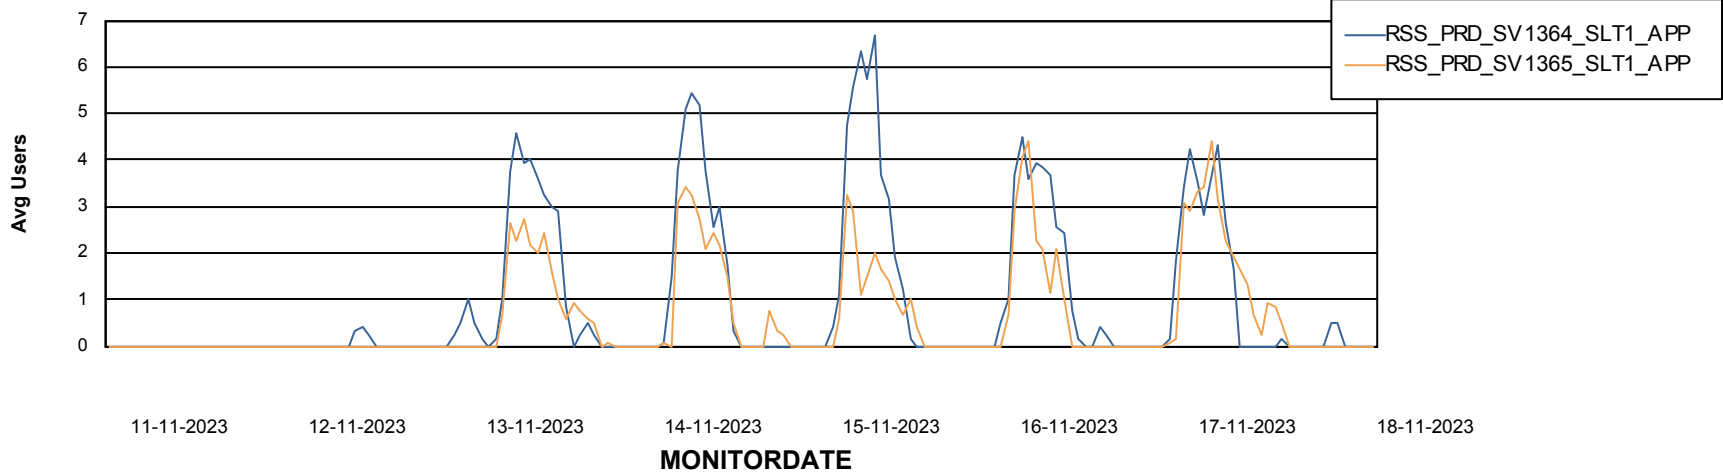

Avg users per day per ABS server