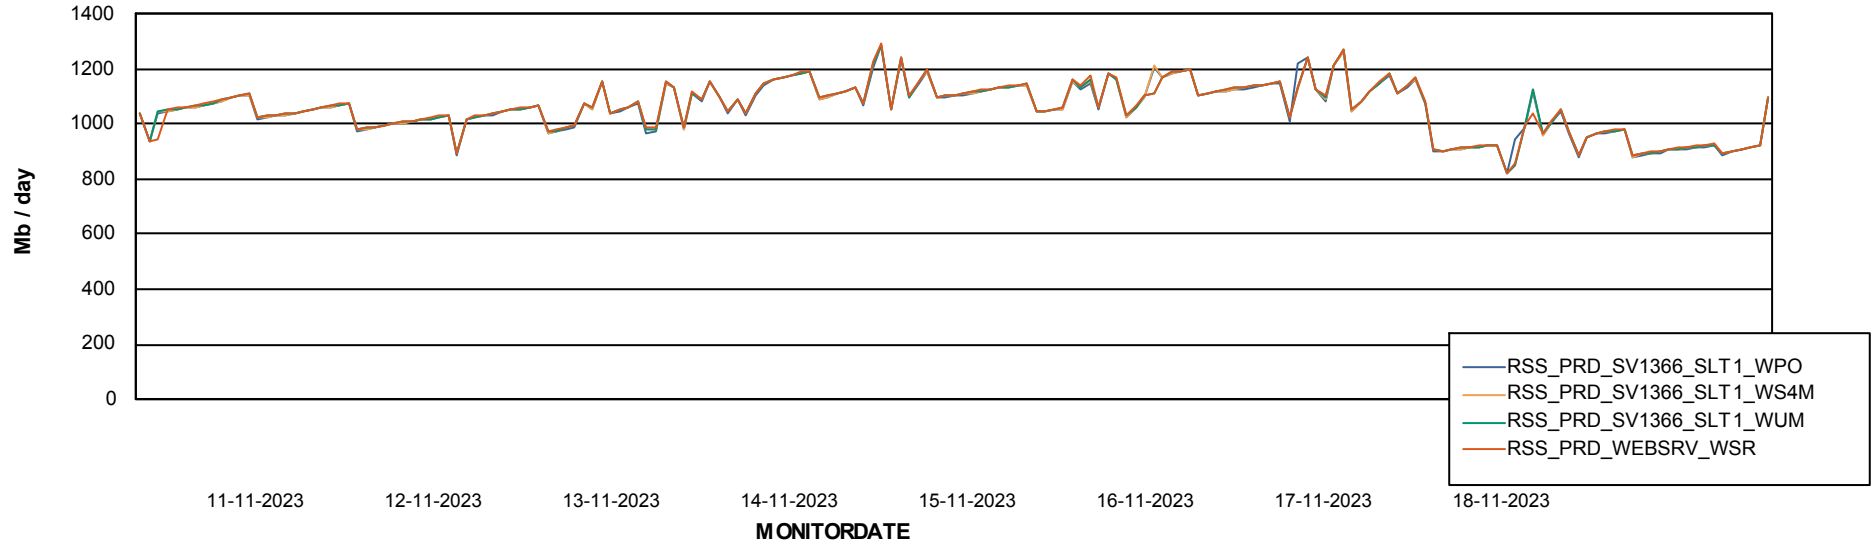

Avg memory used per ABS Server Service

Avg users per day per ABS server

Weekly SLA Customer Report

Customer RSS Production
Database ID 52

ABSSolute Application ReportServer Services

Avg memory used per ReportServer Service

Weekly SLA Customer Report

Customer RSS Production
Database ID 52

ABSSolute Web Component Services

Avg memory used per ABS Web component

Weekly SLA Customer Report

Customer RSS Production
Database ID 52

Disaster per ABS component