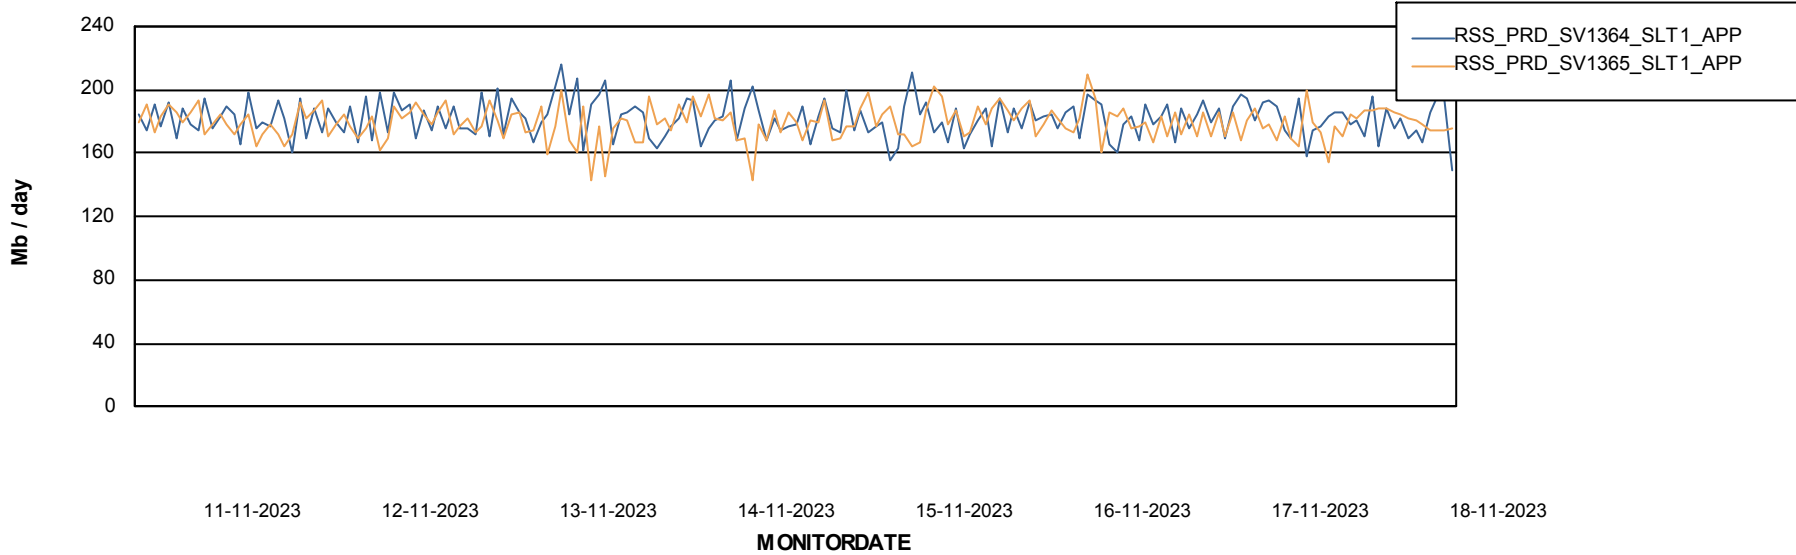

ABSSolute Application Server Services

Avg memory used per ABS Server Service