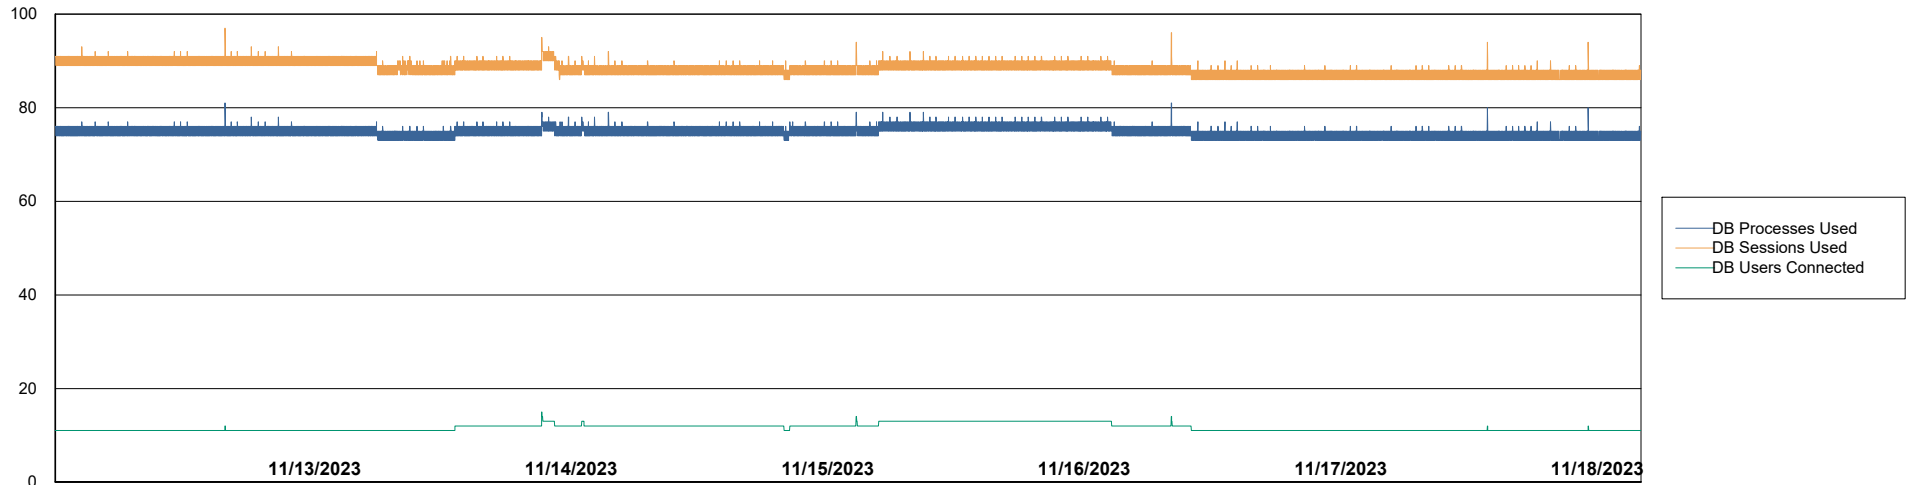

Database Performance PHS_TST_GCAB994B_ABST