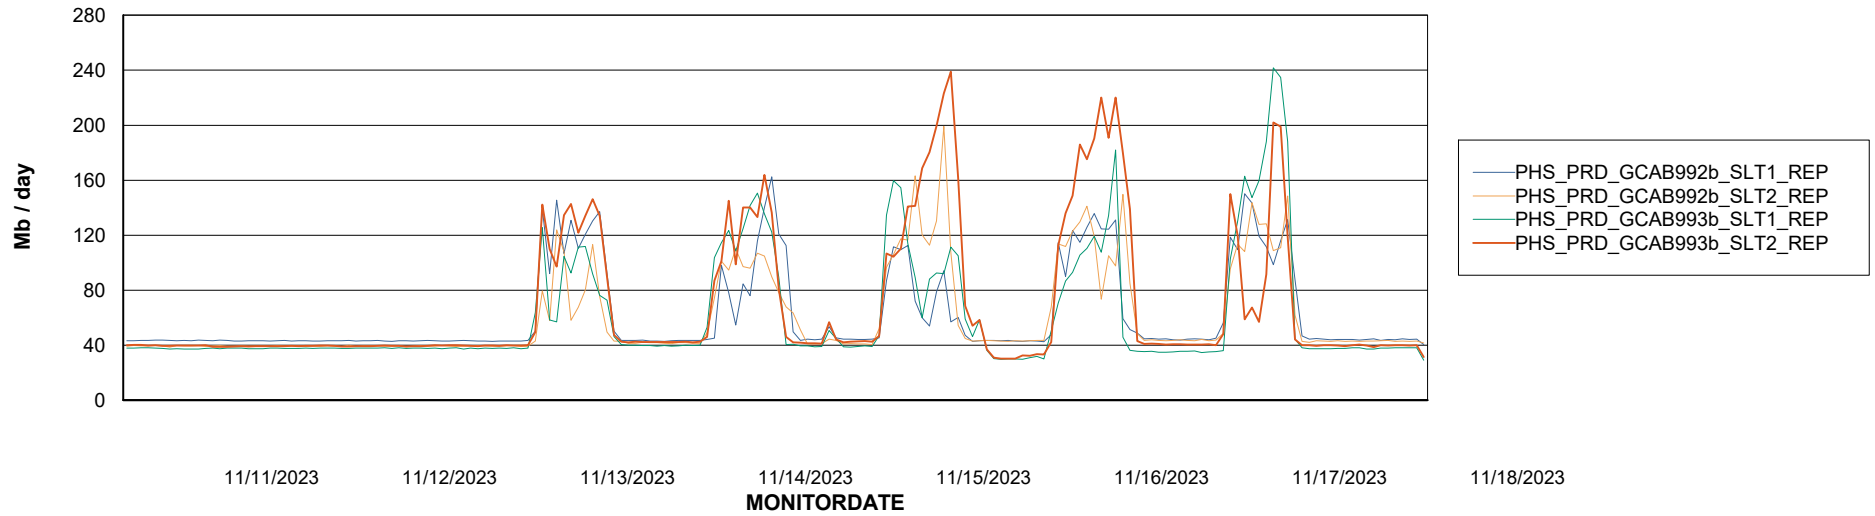

ABSSolute Application ReportServer Services

Avg memory used per ReportServer Service