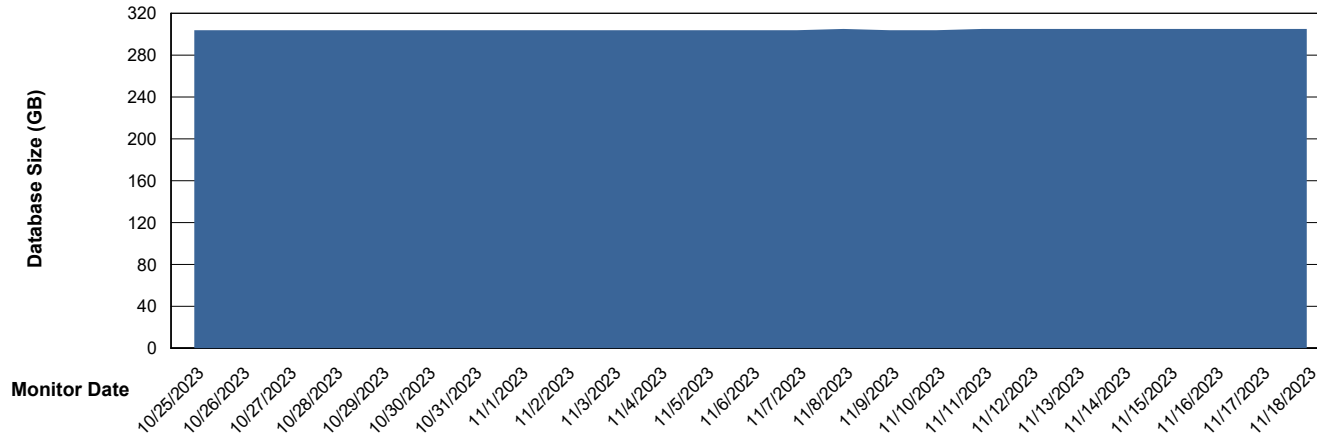

DATABASE SIZE PHS_PRD_GCAB992B_ABS1

Database growth over last month