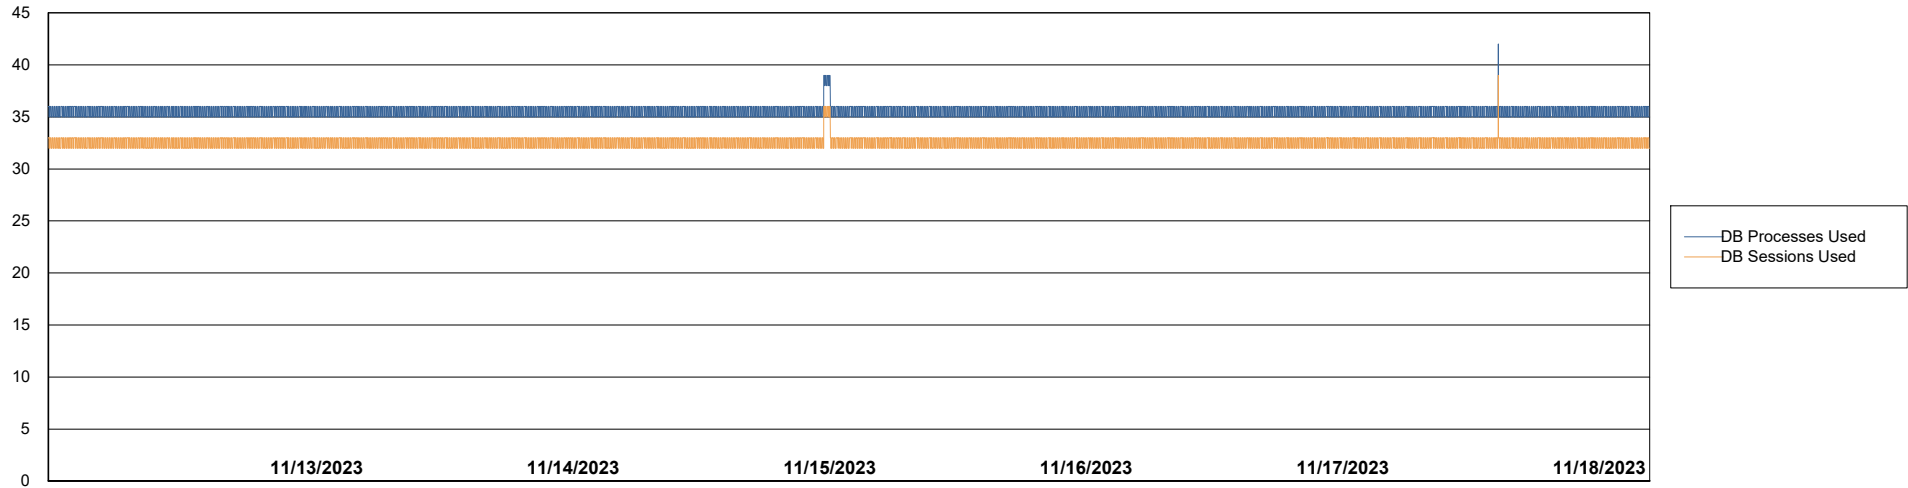

Database Performance PHS_PRD_GCAB993B_HSBABS1

DB Processes Max 1,000