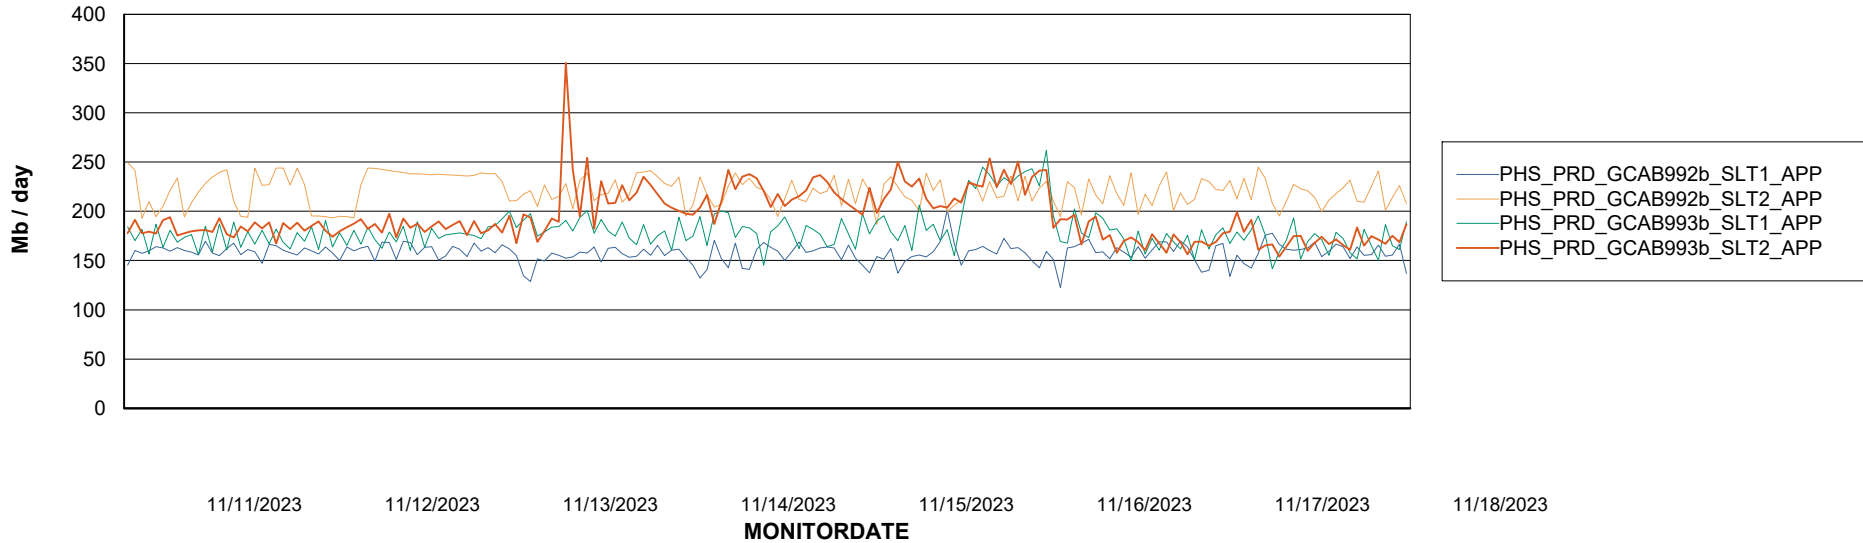

ABSSolute Application Server Services

Avg memory used per ABS Server Service