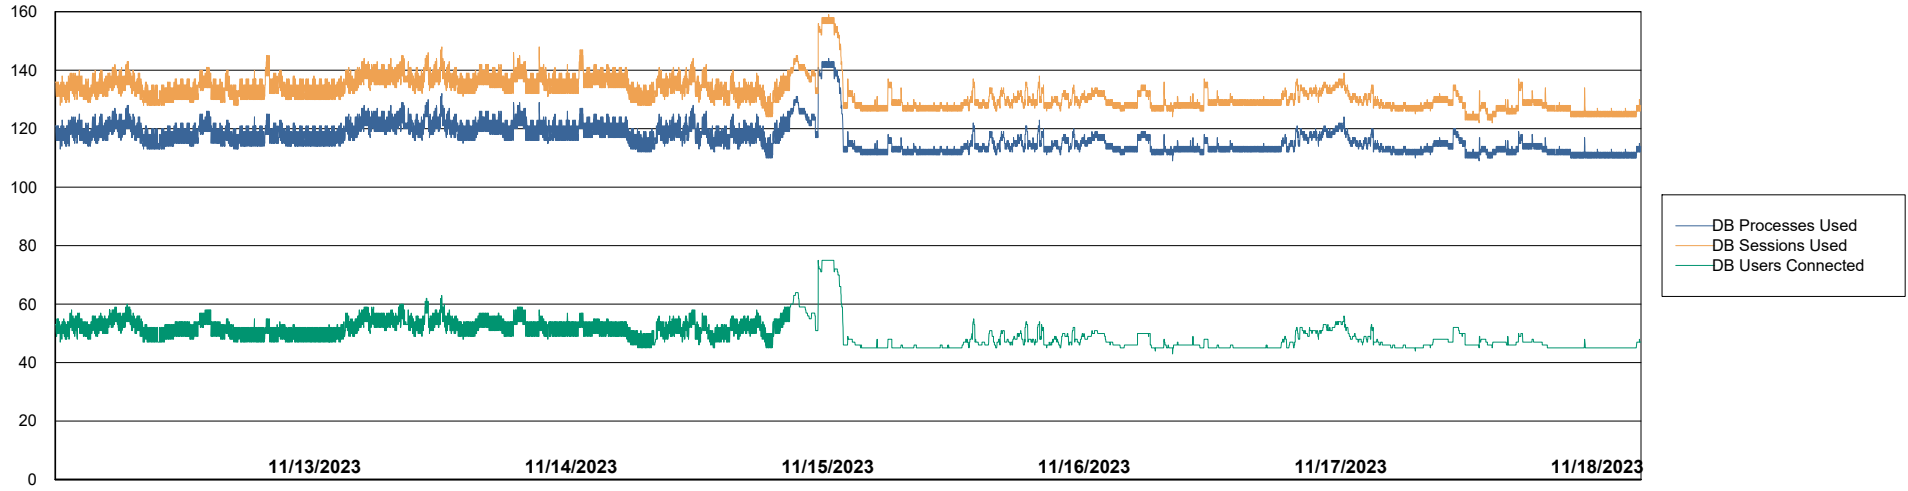

Database Performance PHS_PRD_GCAB992B_ABS1