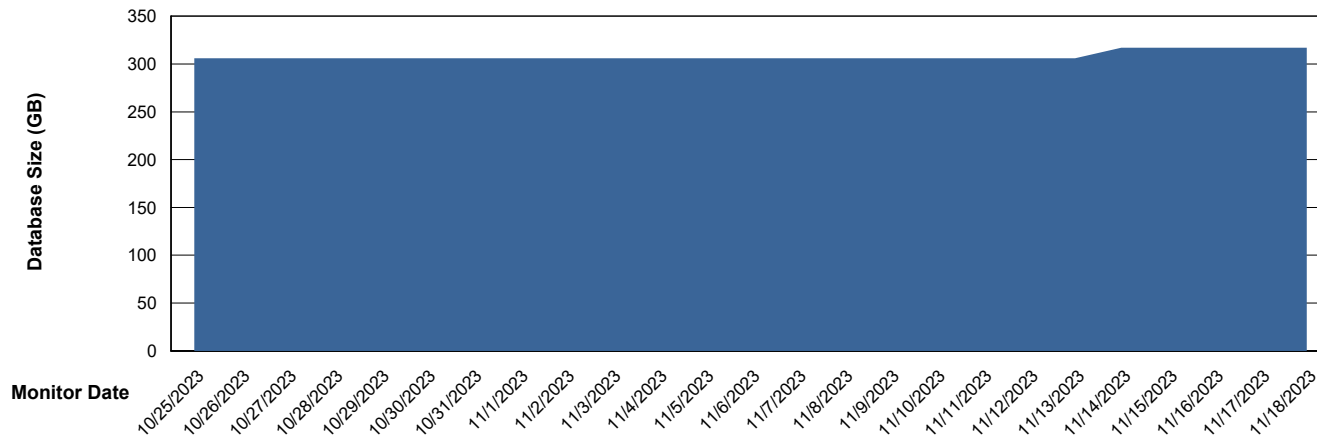

# Weekly SLA Customer Report

Customer PHS\_Production  
Database ID 47

DATABASE SIZE PHS\_PRD\_GCAB992B\_ABS1

### Database growth over last month