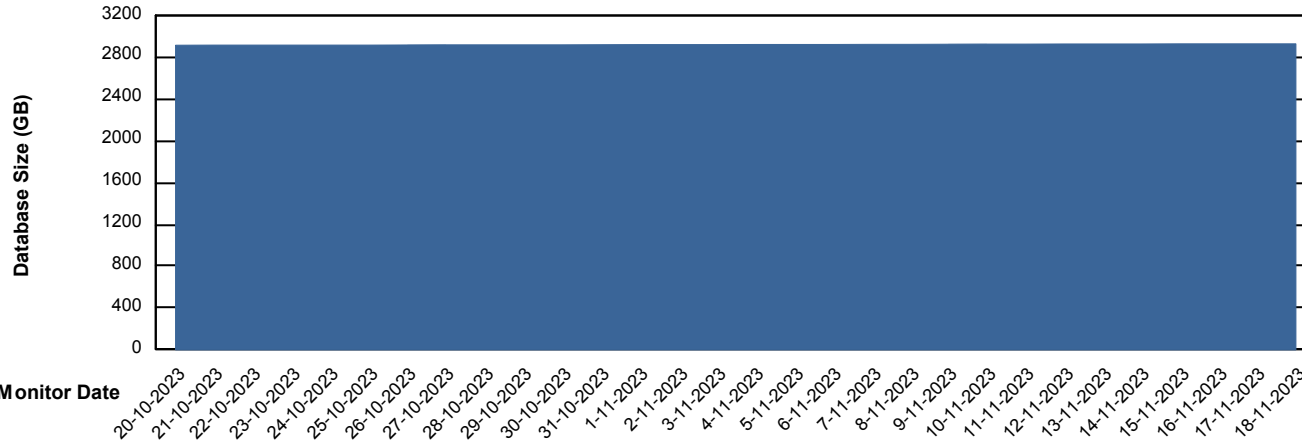

Database growth over last month

Database Tablespace LTS_TEST_CLSABSDB01T_TSTDB

Date	Tablespace Name	Filesize (Gb)	Usedsize (Gb)	Percentage free
18-11-2023	ABSDATA	1,183	1,061	10
	INDX	2,102	1,857	12
17-11-2023	ABSDATA	1,183	1,061	10
	INDX	2,102	1,857	12
16-11-2023	ABSDATA	1,183	1,061	10
	INDX	2,102	1,857	12
15-11-2023	ABSDATA	1,183	1,061	10
	INDX	2,102	1,857	12
14-11-2023	ABSDATA	1,183	1,060	10
	INDX	2,102	1,856	12
13-11-2023	ABSDATA	1,183	1,060	10
	INDX	2,102	1,856	12
12-11-2023	ABSDATA	1,183	1,060	10
	INDX	2,102	1,856	12