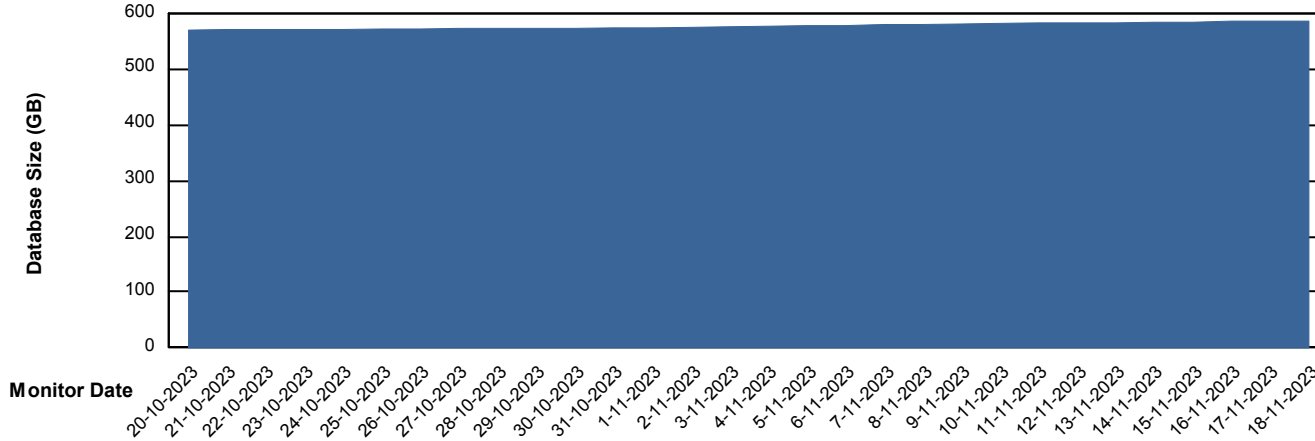

DATABASE SIZE LTS_PROD_CLSABSBI01_BI

Database growth over last month