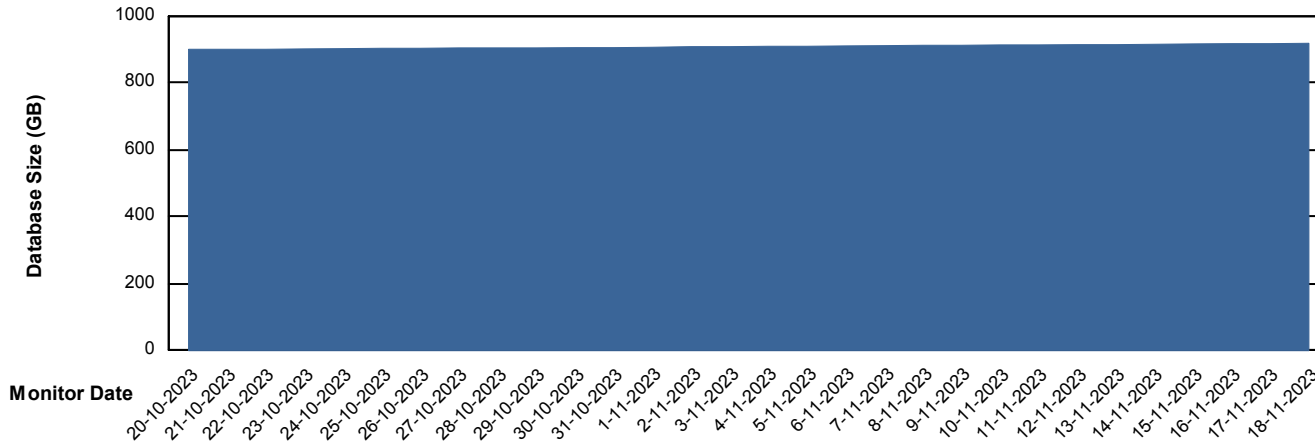

Customer LTS(CleanLease)_Production
Database ID 126

DATABASE SIZE LTS_PROD_CLSABSBI01_BI

Database growth over last month

DATABASE SIZE LTS_PROD_CLSABSDB01_PRDB

Database growth over last month

Weekly SLA Customer Report