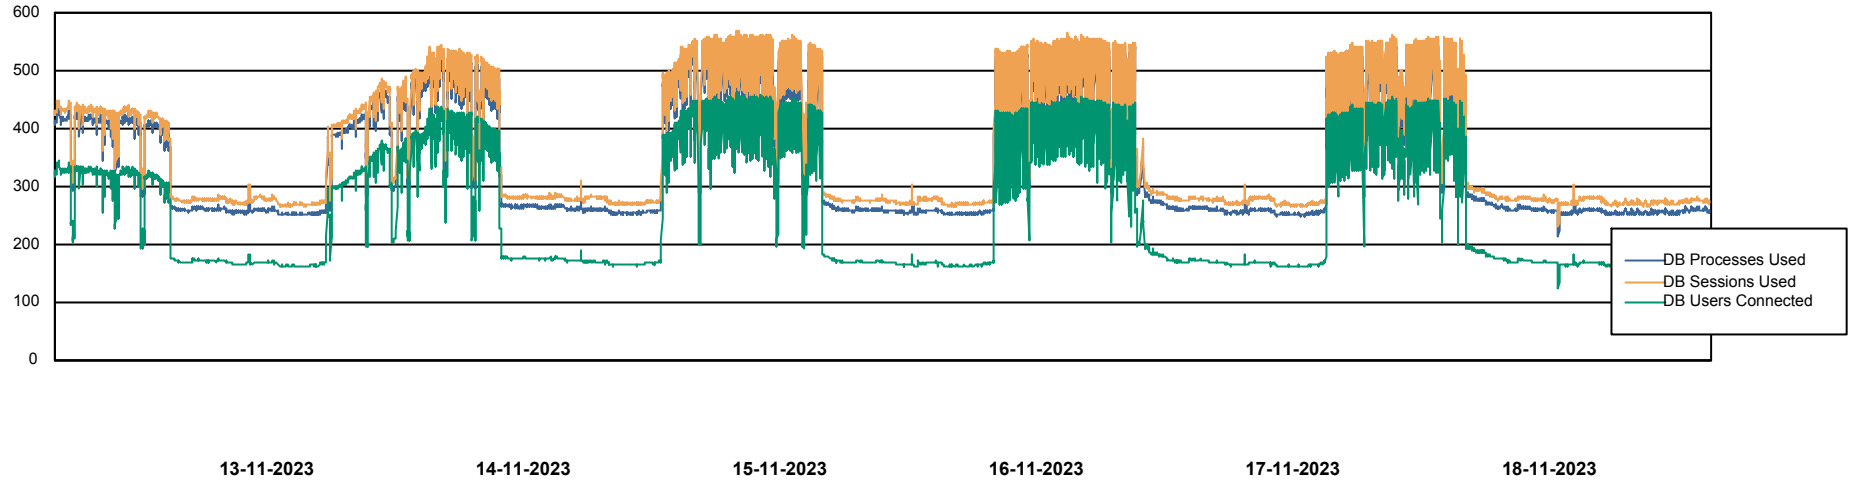

Weekly SLA Customer Report

Customer LTS(CleanLease)_Production
Database ID 126

Database Performance LTS_PROD_CLSABSBI01_BI

Weekly SLA Customer Report

Customer LTS(CleanLease)_Production
Database ID 126

Database Performance LTS_PROD_CLSABSD01_PRDB