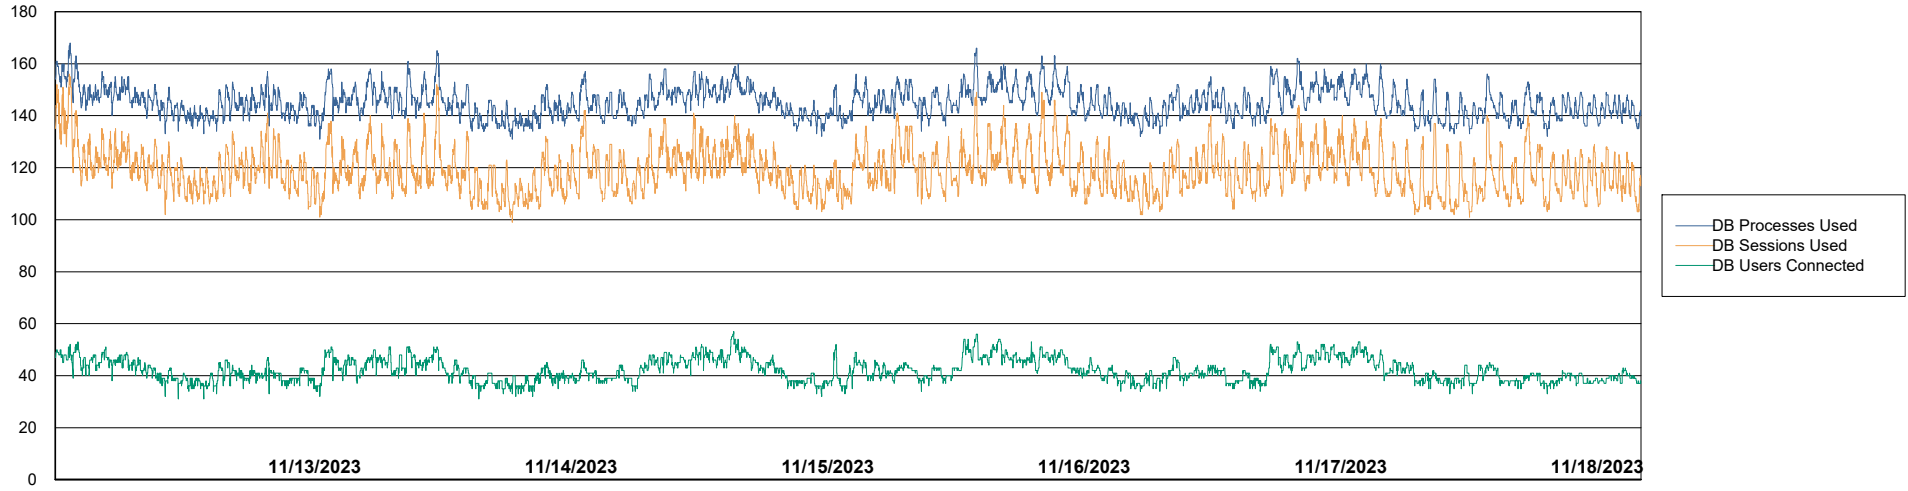

Database Performance LLGDB_Production