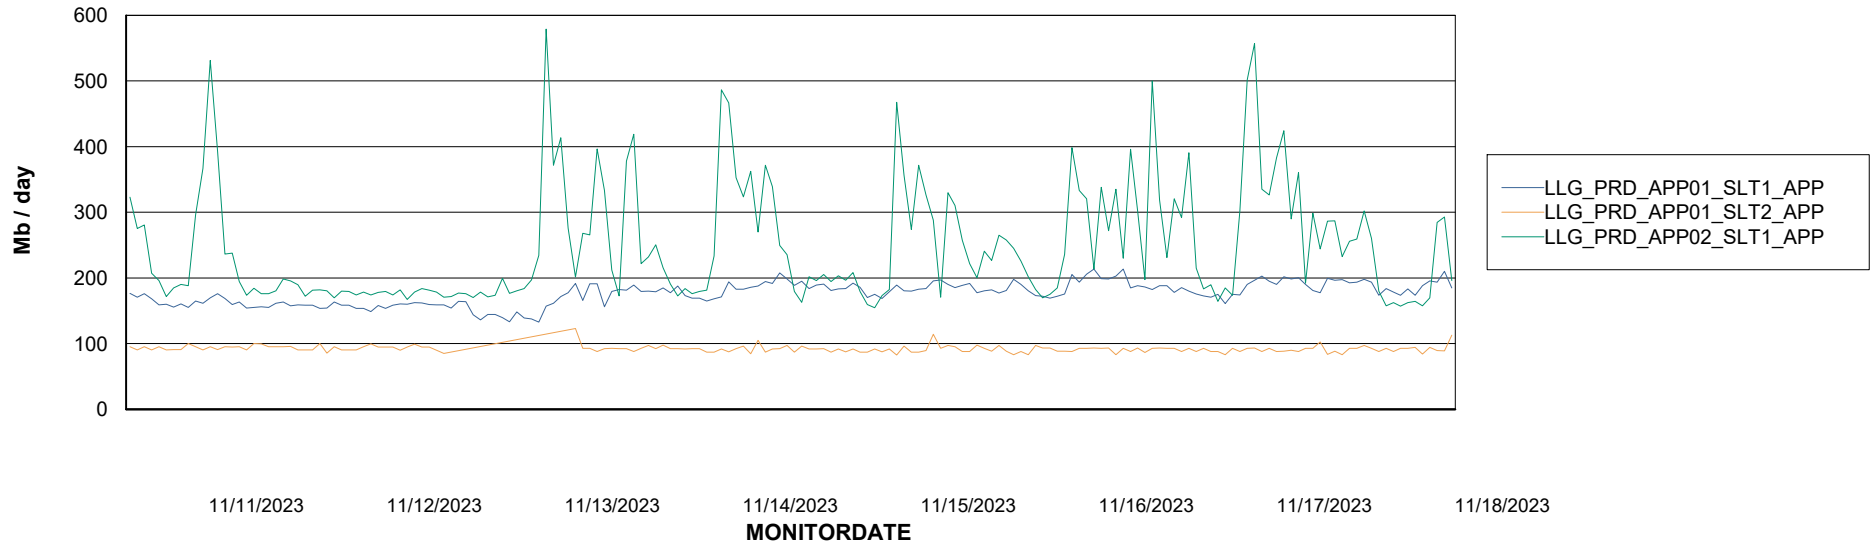

ABSSolute Application Server Services

Avg memory used per ABS Server Service