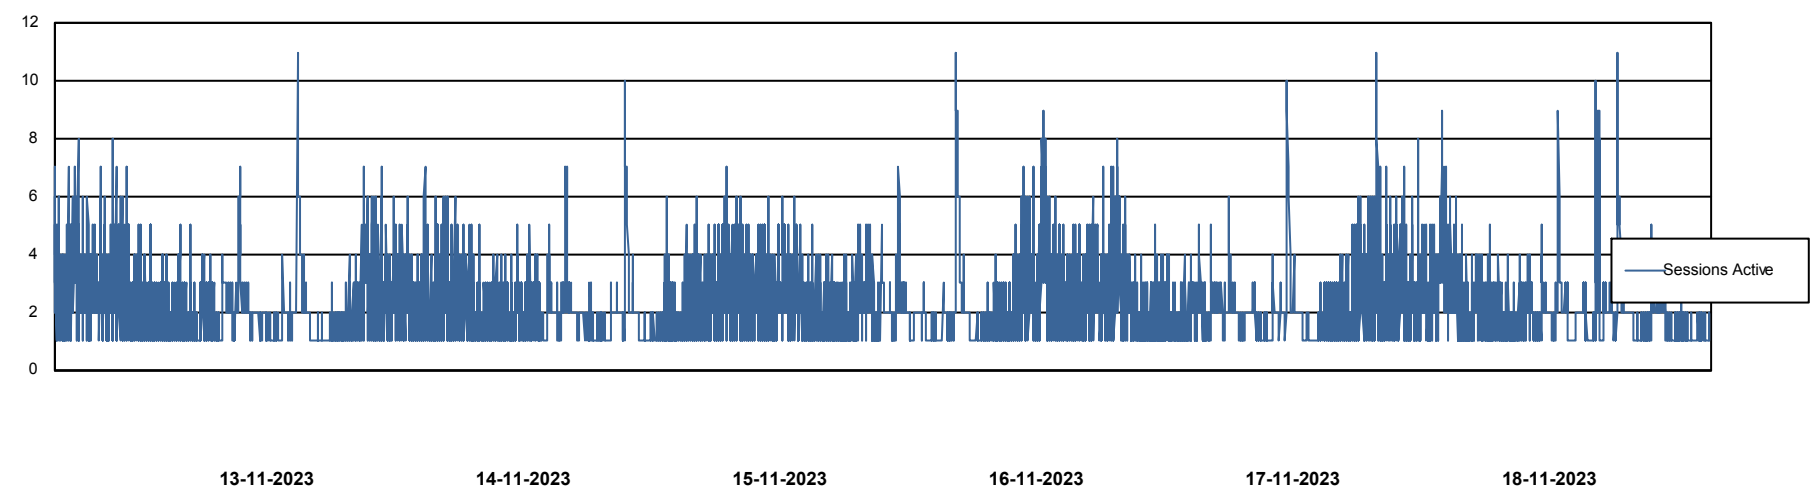

Weekly SLA Customer Report

Customer KLH_Production (24/7)
Database ID 139

Database Performance KLHDB_BI

Weekly SLA Customer Report

Customer KLH_Production (24/7)
Database ID 139

Database Performance KLHDB_Production

Weekly SLA Customer Report

Customer KLH_Production (24/7)
Database ID 139

Database Performance KLHDB_Standby

DB Processes Max 1,000
DB Processes Max 4
DB Processes Max 0

Weekly SLA Customer Report

Customer KLH_Production (24/7)
Database ID 139