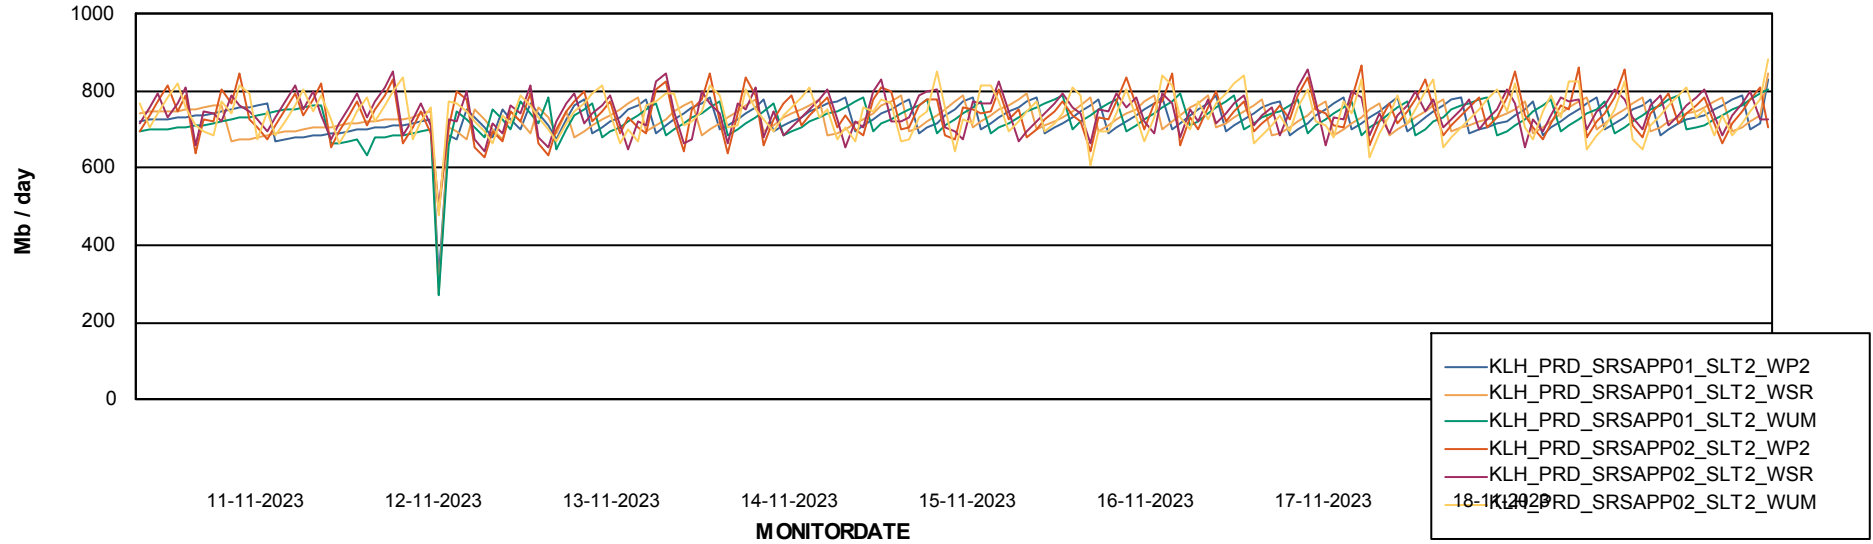

Avg memory used per ReportServer Service

Weekly SLA Customer Report

Customer KLH_Production (24/7)
Database ID 139

ABSSolute Web Component Services

Avg memory used per ABS Web component

Weekly SLA Customer Report