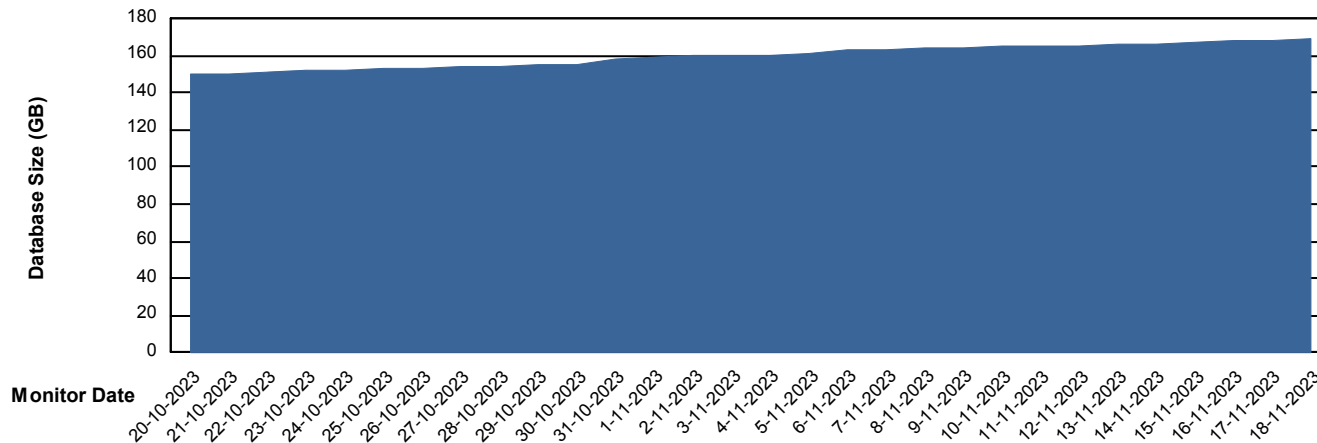

Weekly SLA Customer Report

Customer KLH_Production (24/7)
Database ID 139

Database Performance KLHDB_Standby

DB Processes Max 1,000
DB Processes Max 4
DB Processes Max 0

Weekly SLA Customer Report

Customer KLH_Production (24/7)
Database ID 139

DATABASE SIZE KLHDB_BI

Database growth over last month

DATABASE SIZE KLHDB_Production

Database growth over last month

Weekly SLA Customer Report

Customer KLH_Production (24/7)
Database ID 139

Database Tablespace KLHDB_BI