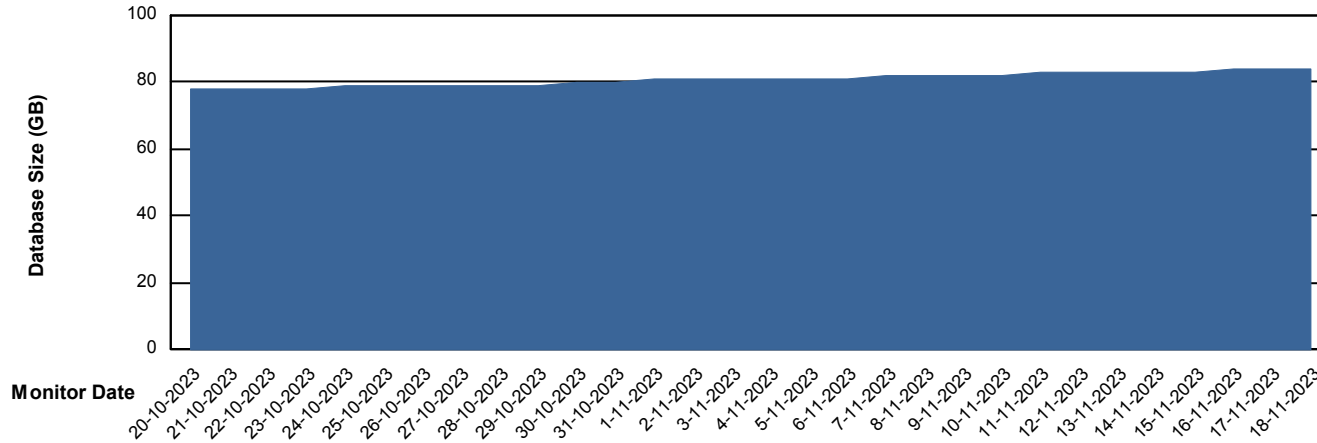

Weekly SLA Customer Report

Customer KLH_Production (24/7)
Database ID 139

Database Performance KLHDB_Standby

DB Processes Max 1,000
DB Processes Max 4
DB Processes Max 0

Weekly SLA Customer Report

Customer KLH_Production (24/7)
Database ID 139

DATABASE SIZE KLHDB_BI

Database growth over last month

DATABASE SIZE KLHDB_Production

Database growth over last month

Weekly SLA Customer Report

Customer KLH_Production (24/7)
Database ID 139

Database Tablespace KLHDB_BI