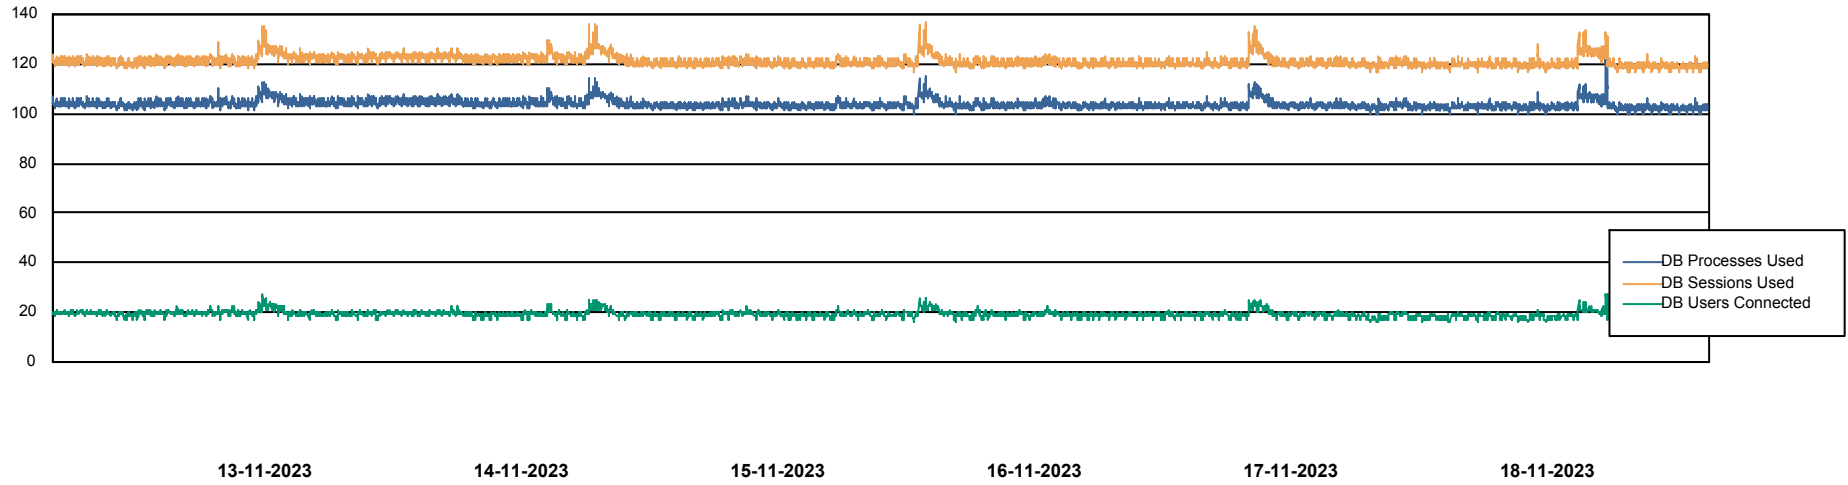

Database Performance KLHDB_BI