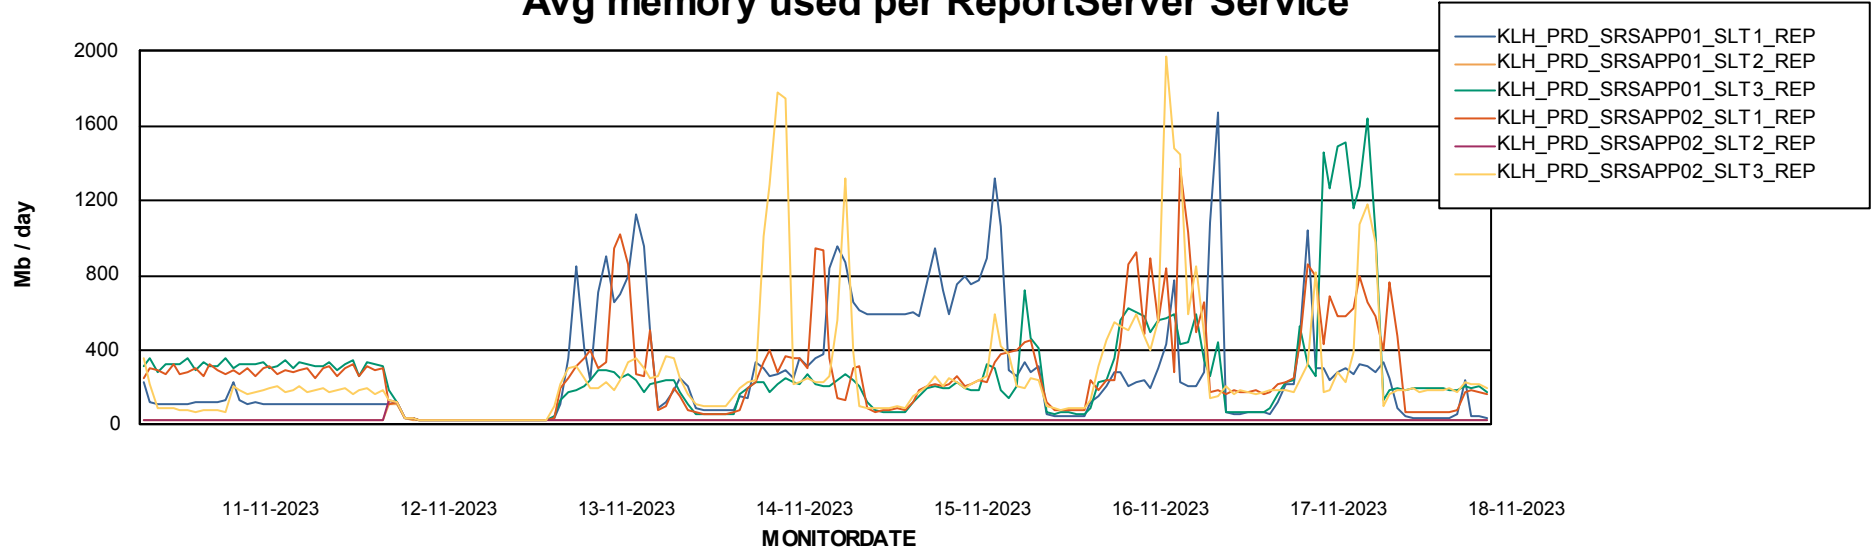

ABSSolute Application ReportServer Services

Avg memory used per ReportServer Service