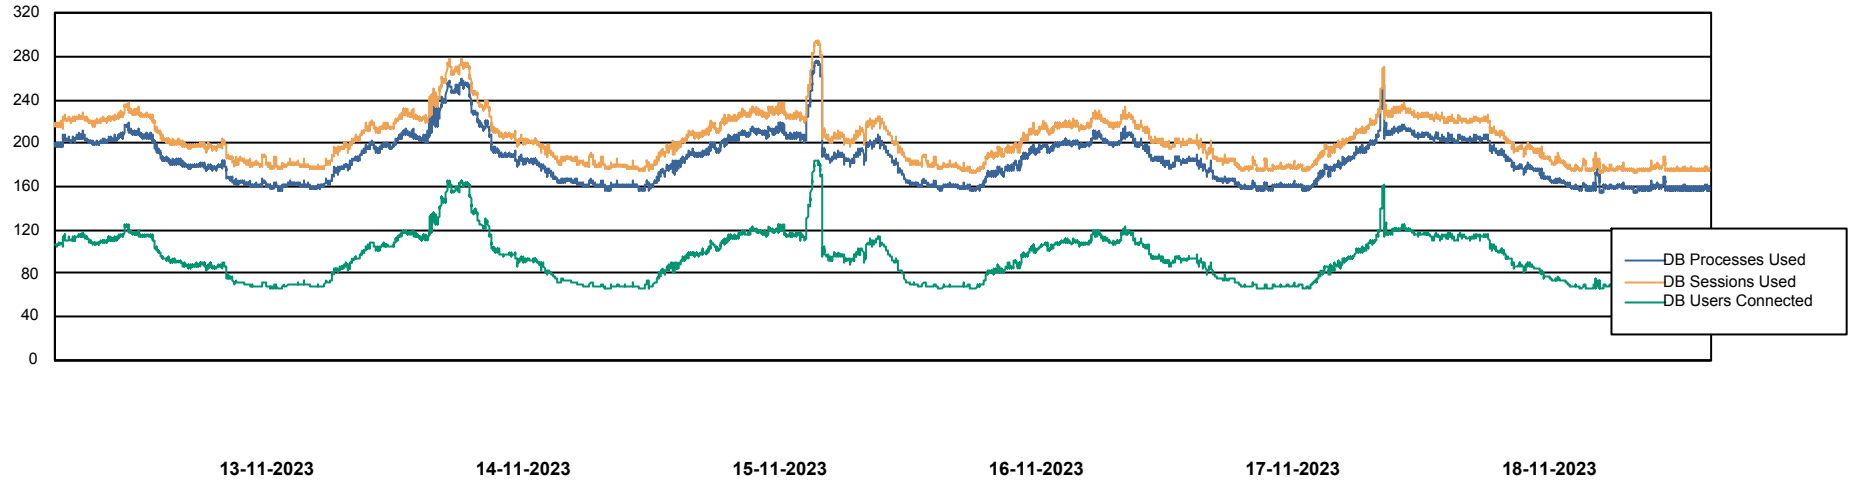

Weekly SLA Customer Report

Customer KLH_Production (24/7)
Database ID 139

Database Performance KLHDB_BI

Weekly SLA Customer Report

Customer KLH_Production (24/7)
Database ID 139

Database Performance KLHDB_Production

Weekly SLA Customer Report

Customer KLH_Production (24/7)
Database ID 139

Database Performance KLHDB_Standby

DB Processes Max 1,000
DB Processes Max 4
DB Processes Max 0

Weekly SLA Customer Report

Customer KLH_Production (24/7)
Database ID 139