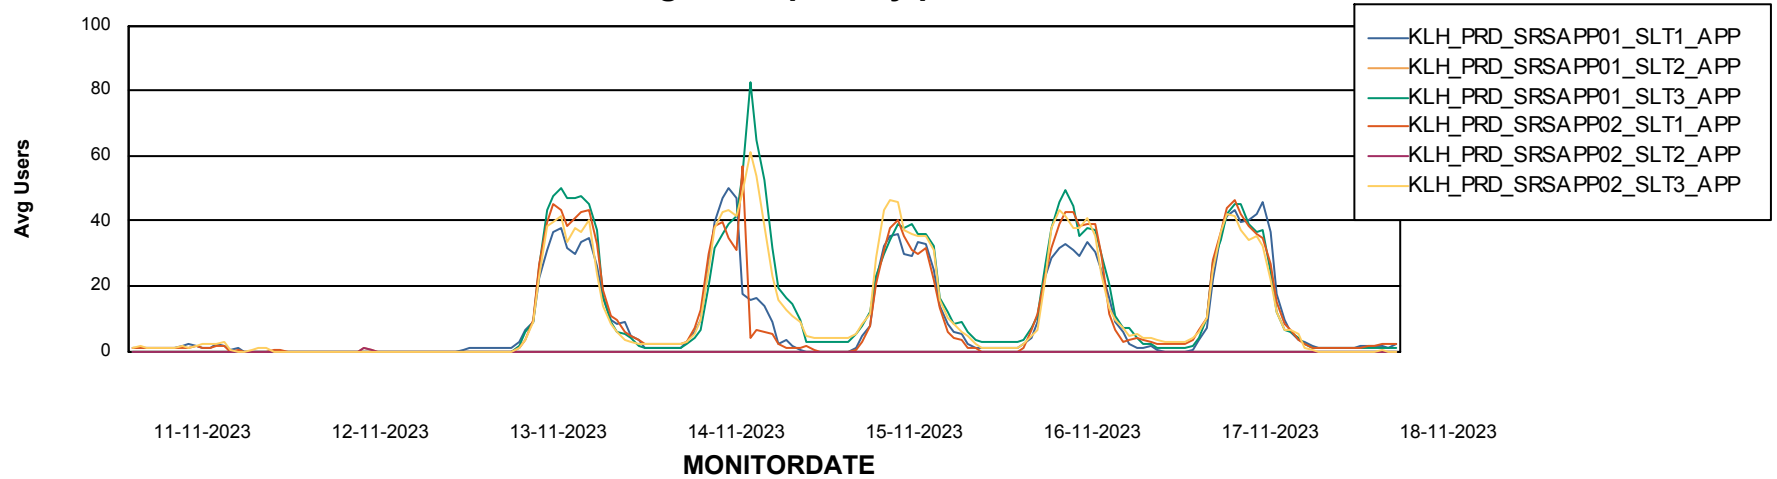

Avg users per day per ABS server