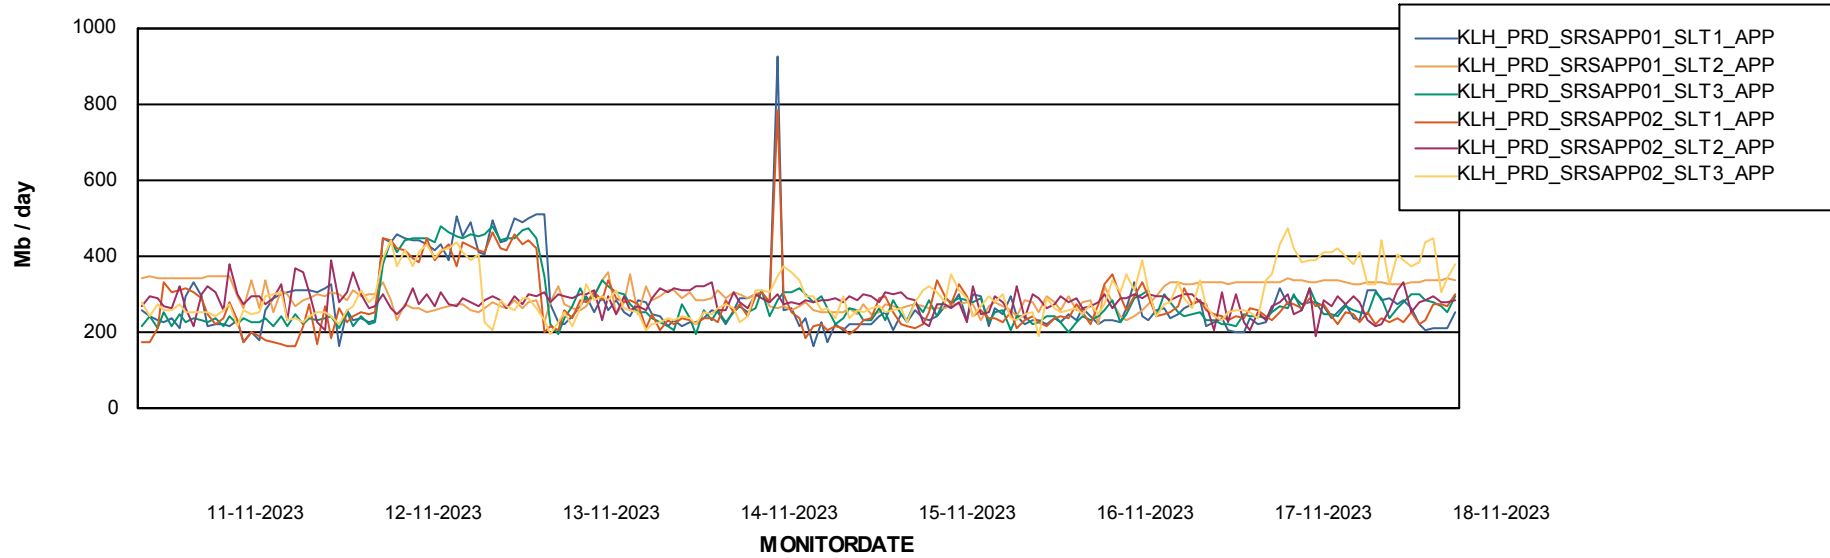

ABSSolute Application Server Services

Avg memory used per ABS Server Service