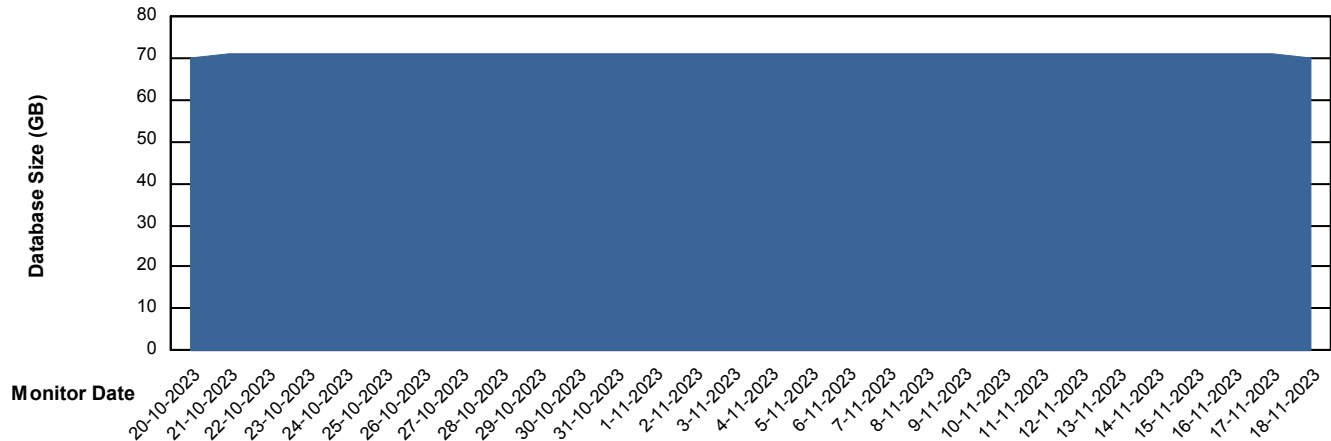

DATABASE SIZE KLA_TST_KLAHQORA04_DB

Database growth over last month