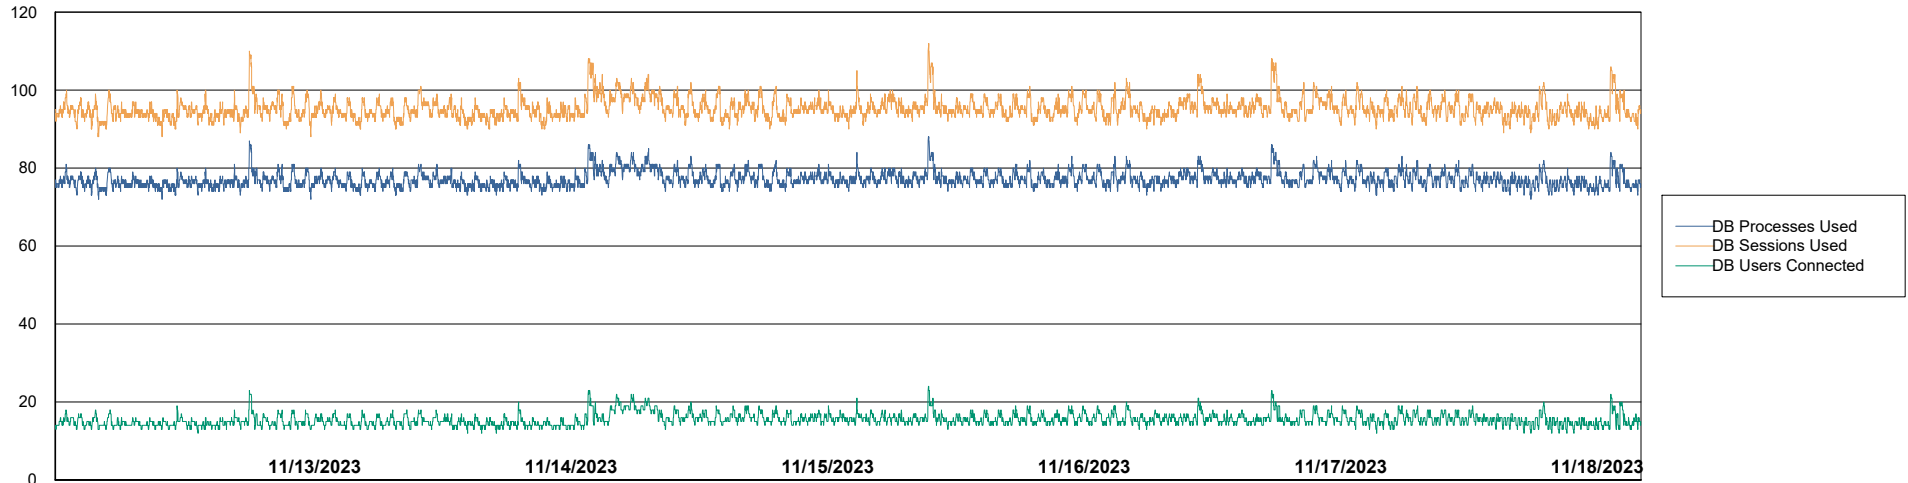

Database Performance KBR_PRD_BI-DBSRV_ABS1