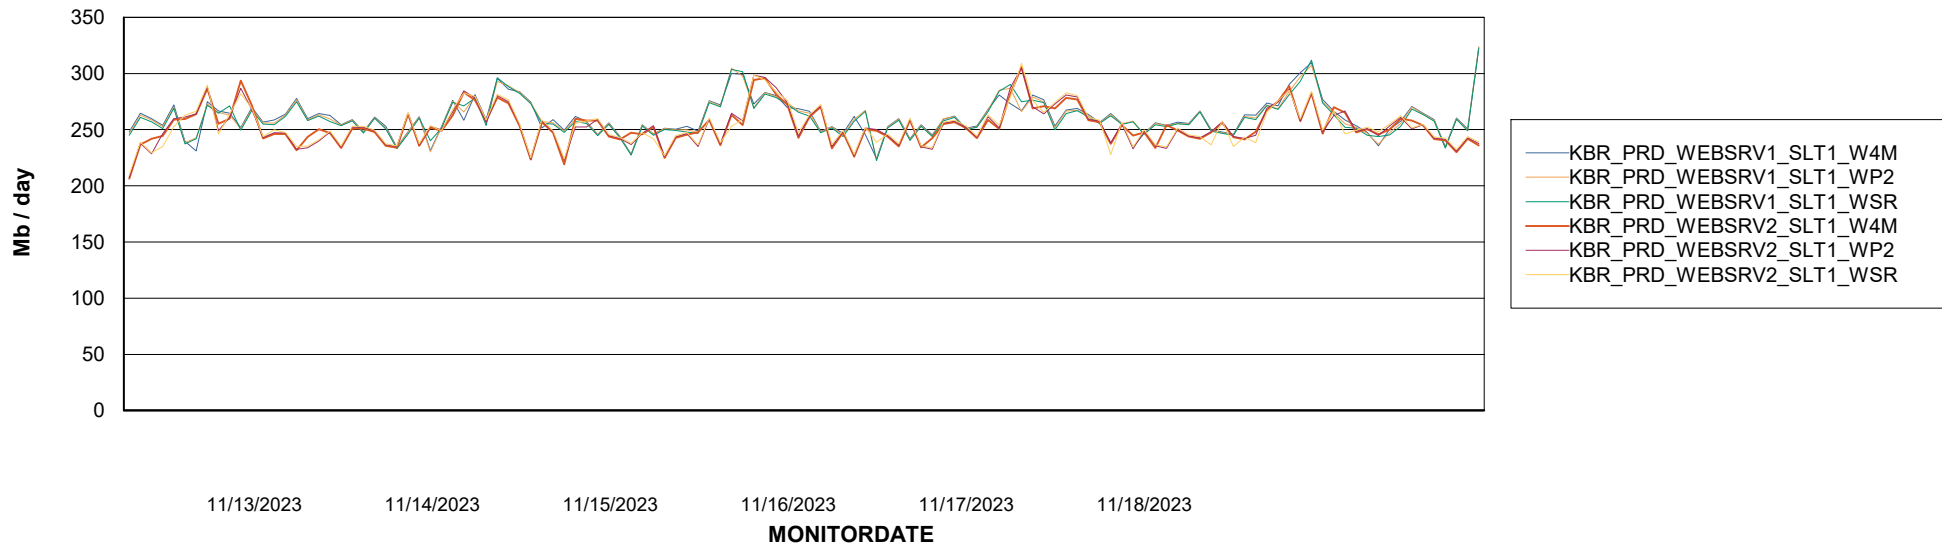

ABSSolute Web Component Services

Avg memory used per ABS Web component