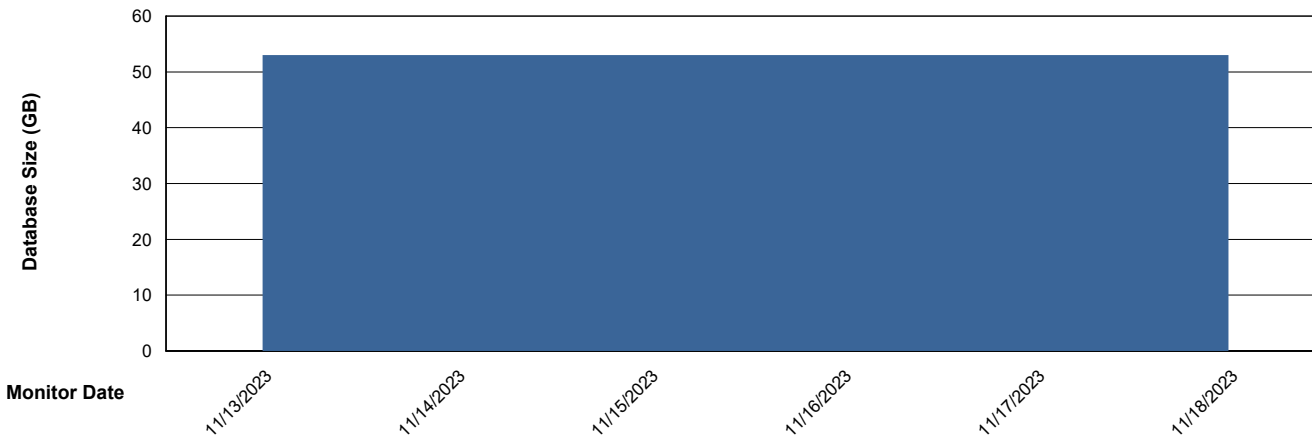

Weekly SLA Customer Report

Customer KBR_Production
Database ID 117

Database Performance KBR_PRD_DB-SRV2_HSBABS1

DB Processes Max 1,000

Weekly SLA Customer Report

Customer KBR_Production
Database ID 117

DATABASE SIZE KBR_PRD_BI-DBSRV_ABS1

Database growth over last month

DATABASE SIZE KBR_PRD_DB-SRV1_ABS1

Database growth over last month

Weekly SLA Customer Report

Customer KBR_Production
Database ID 117

Database Tablespace KBR_PRD_BI-DBSRV_ABS1