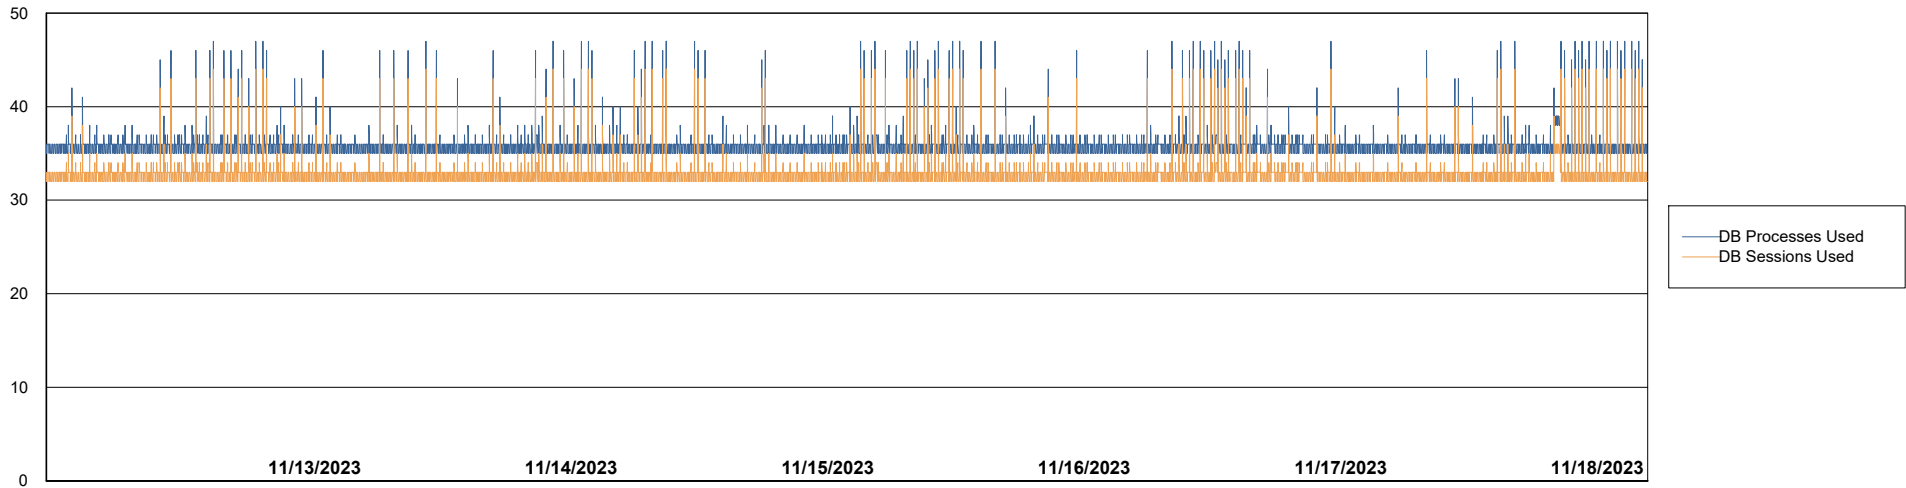

Database Performance KBR_PRD_DB-SRV2_HSBABS1

DB Processes Max 1,000