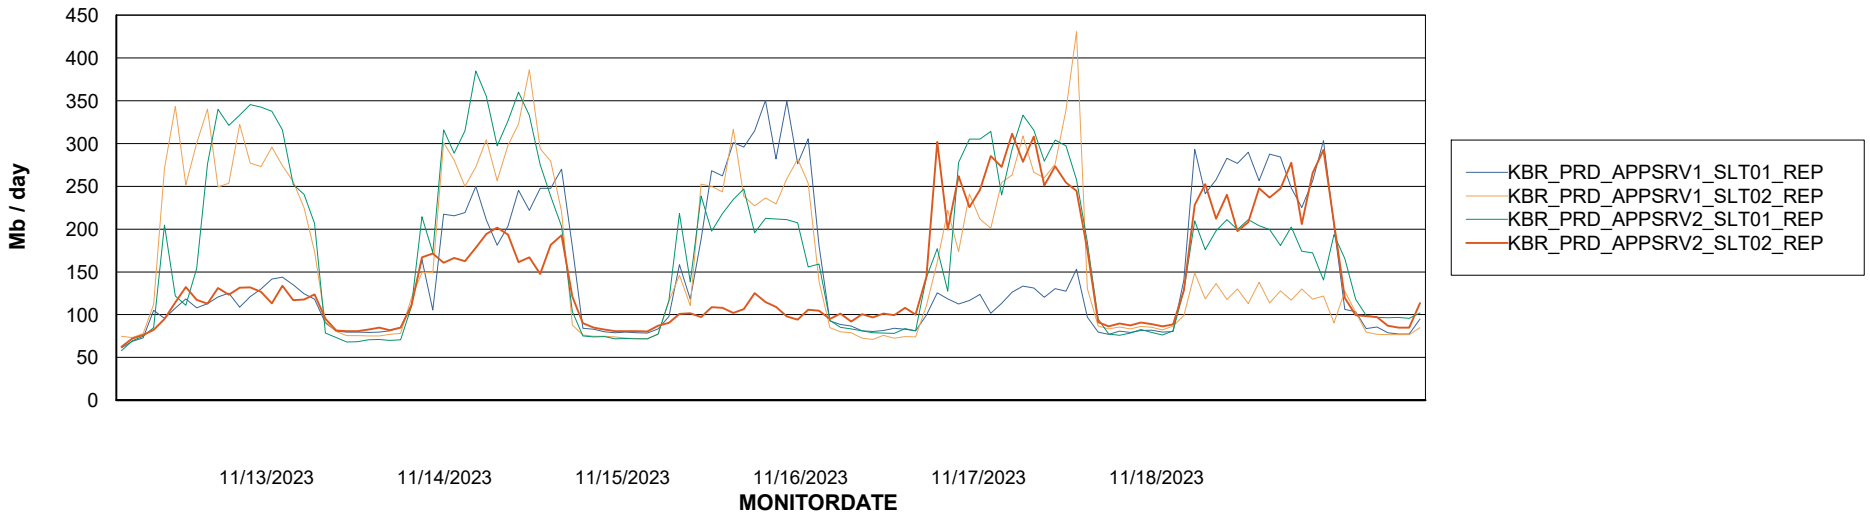

ABSSolute Application Server Services

Avg memory used per ReportServer Service