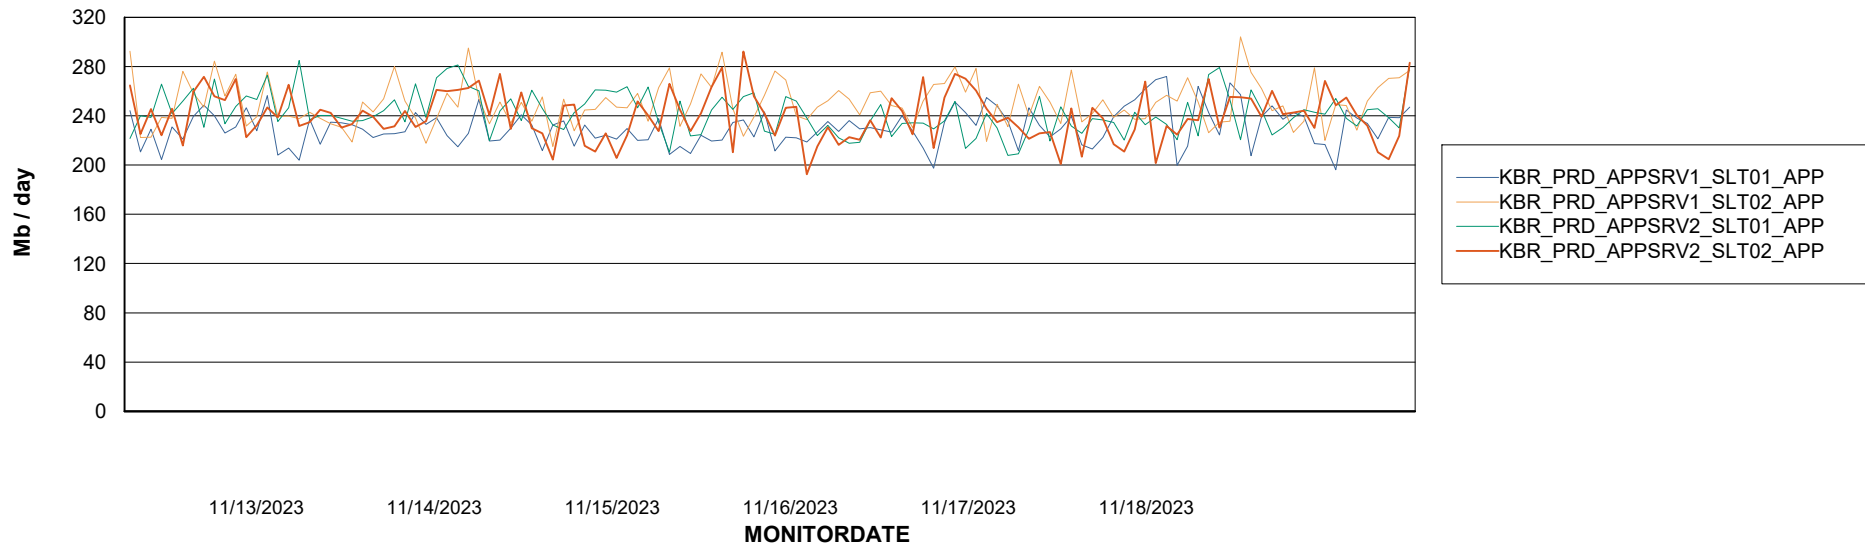

ABSSolute Application Server Services

Avg memory used per ABS Server Service