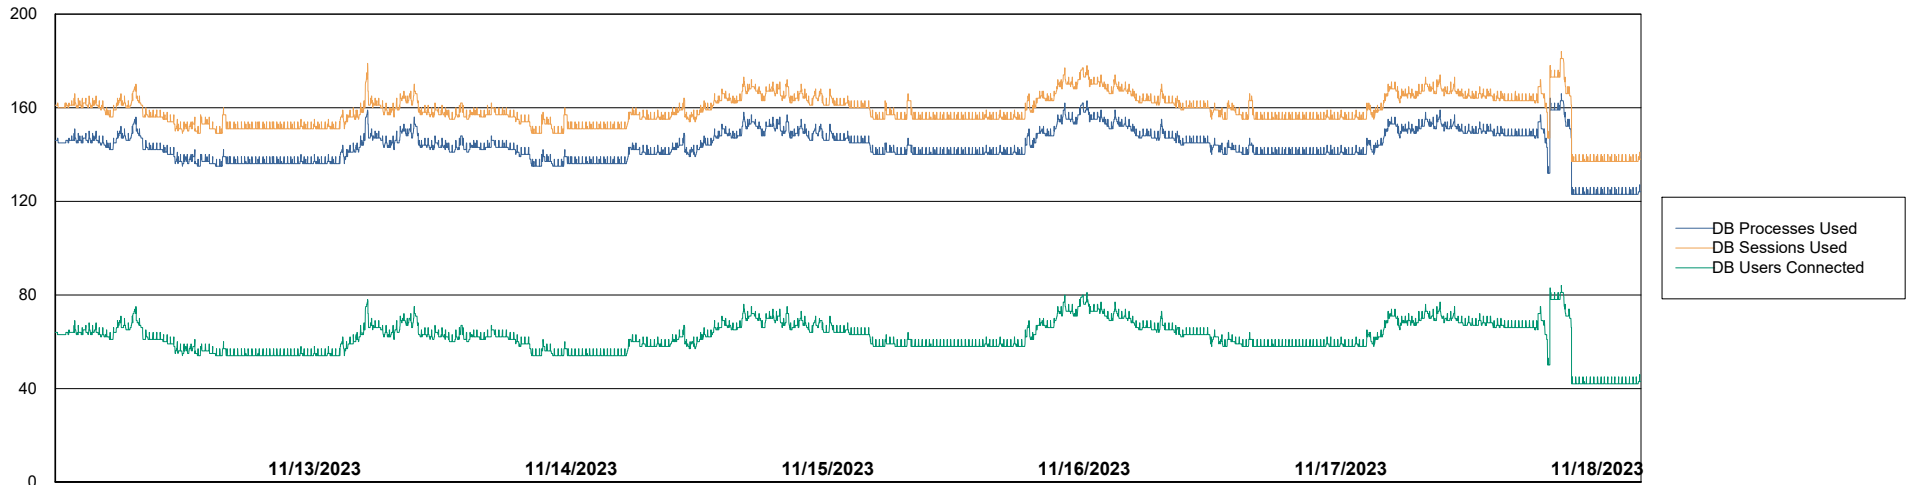

Weekly SLA Customer Report

Customer KBR_Production
Database ID 117

Database Performance KBR_PRD_BI-DBSRV_ABS1

Weekly SLA Customer Report

Customer KBR_Production
Database ID 117

Database Performance KBR_PRD_DB-SRV1_ABS1