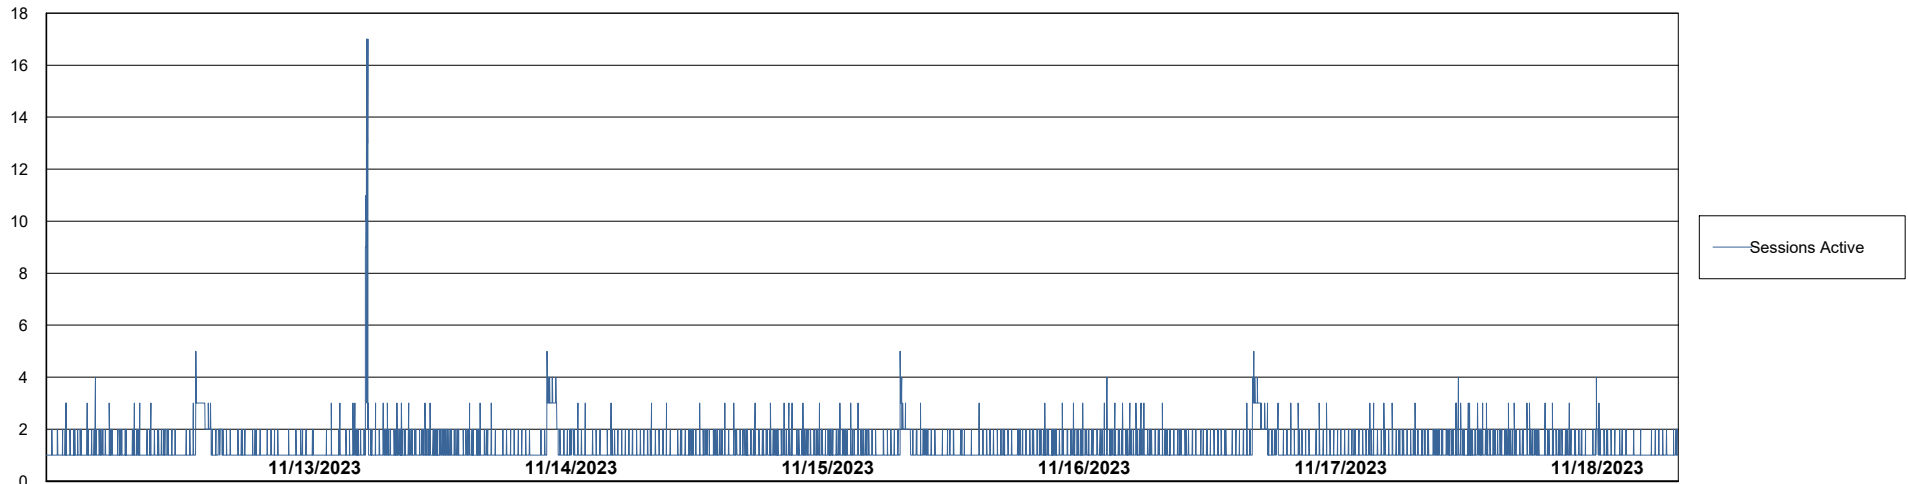

Weekly SLA Customer Report

Customer KBR_Production
 Database ID 117

Harddisk Usage KBR_PRD_WEBSRV2

	Free disk space on / (%)	Total disk space on / (Gb)	Used disk space on / (Gb)	Free disk space on /boot (%)	Total disk space on /boot (Gb)	Used disk space on /boot (Gb)
11/18/2023	82	55	10	59	1	0
11/17/2023	82	55	10	59	1	0
11/16/2023	82	55	10	59	1	0
11/15/2023	82	55	10	59	1	0
11/14/2023	82	55	10	59	1	0
11/13/2023	82	55	10	59	1	0

Weekly SLA Customer Report

Customer KBR_Production
Database ID 117

Database Performance KBR_PRD_BI-DBSRV_ABS1

Weekly SLA Customer Report

Customer KBR_Production
Database ID 117

Database Performance KBR_PRD_DB-SRV1_ABS1