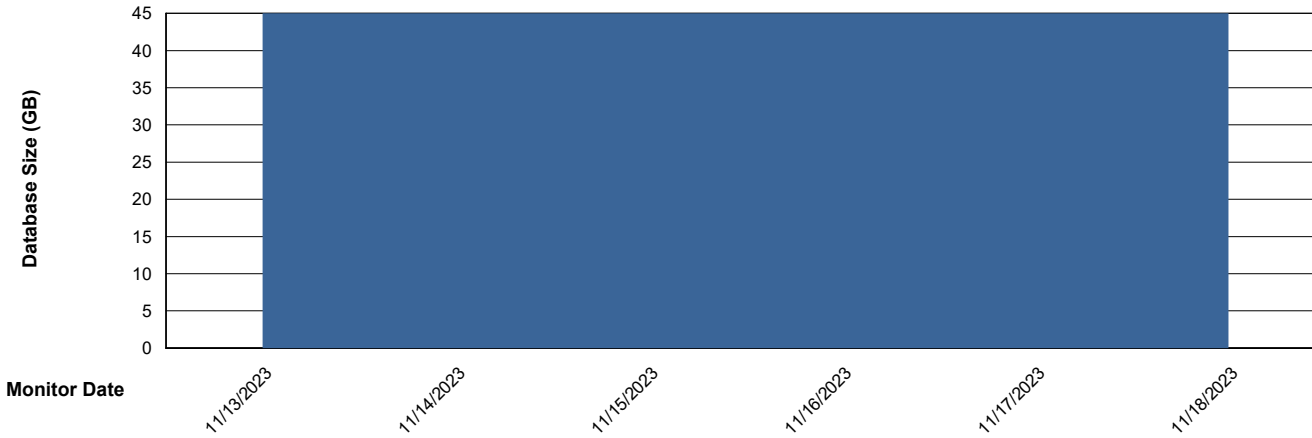

Weekly SLA Customer Report

Customer KBR_Production
Database ID 117

Database Performance KBR_PRD_DB-SRV2_HSBABS1

DB Processes Max 1,000

Weekly SLA Customer Report

Customer KBR_Production
Database ID 117

DATABASE SIZE KBR_PRD_BI-DBSRV_ABS1

Database growth over last month

DATABASE SIZE KBR_PRD_DB-SRV1_ABS1

Database growth over last month

Weekly SLA Customer Report

Customer KBR_Production
Database ID 117

Database Tablespace KBR_PRD_BI-DBSRV_ABS1