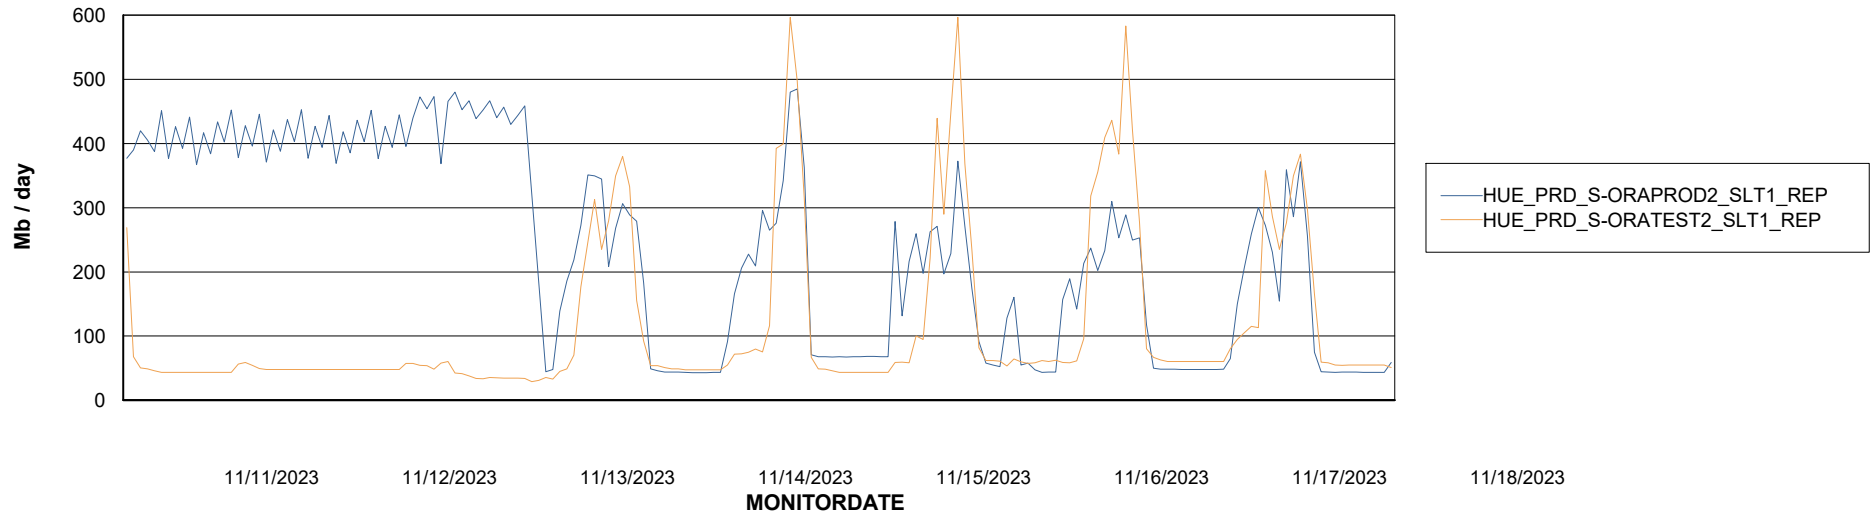

Avg memory used per ABS Server Service

Avg users per day per ABS server

Weekly SLA Customer Report

Customer HUE_Production
Database ID 154

ABSSolute Application ReportServer Services

Avg memory used per ReportServer Service