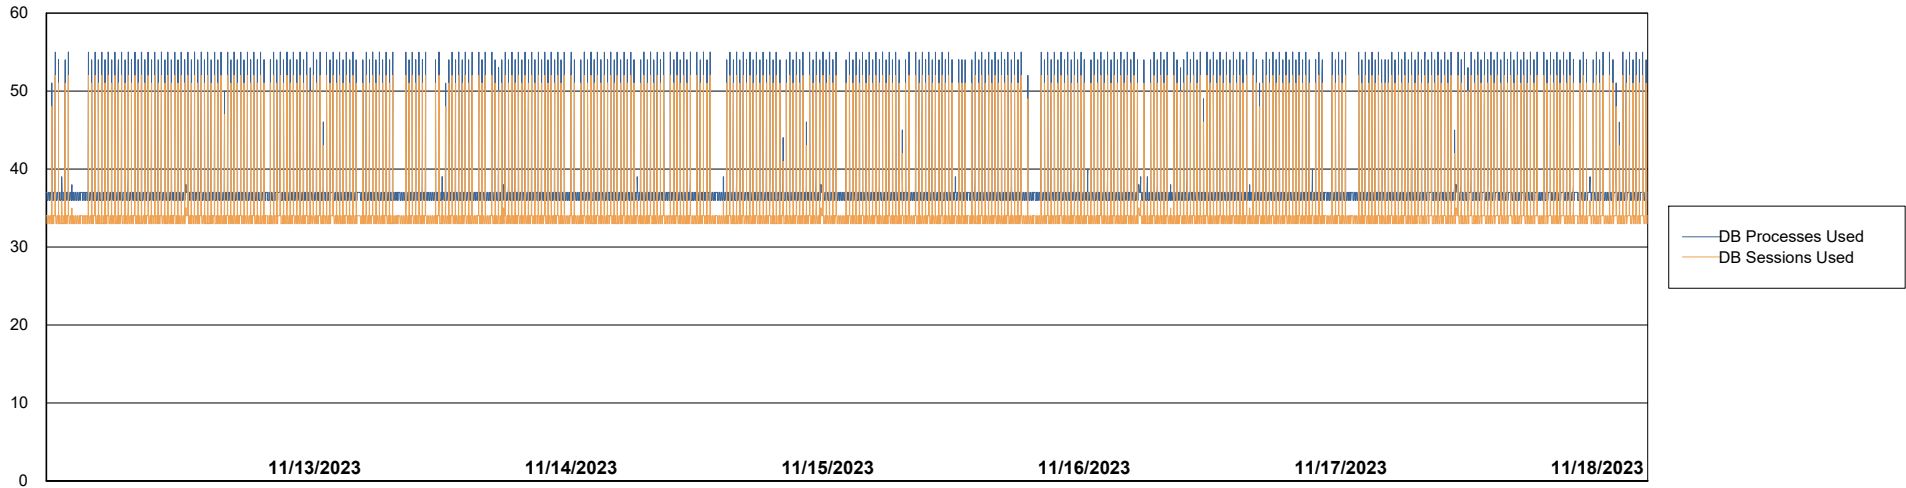

Database Performance HUE_PRD_S-ORATEST2_HSBABS1

DB Processes Max 1,000