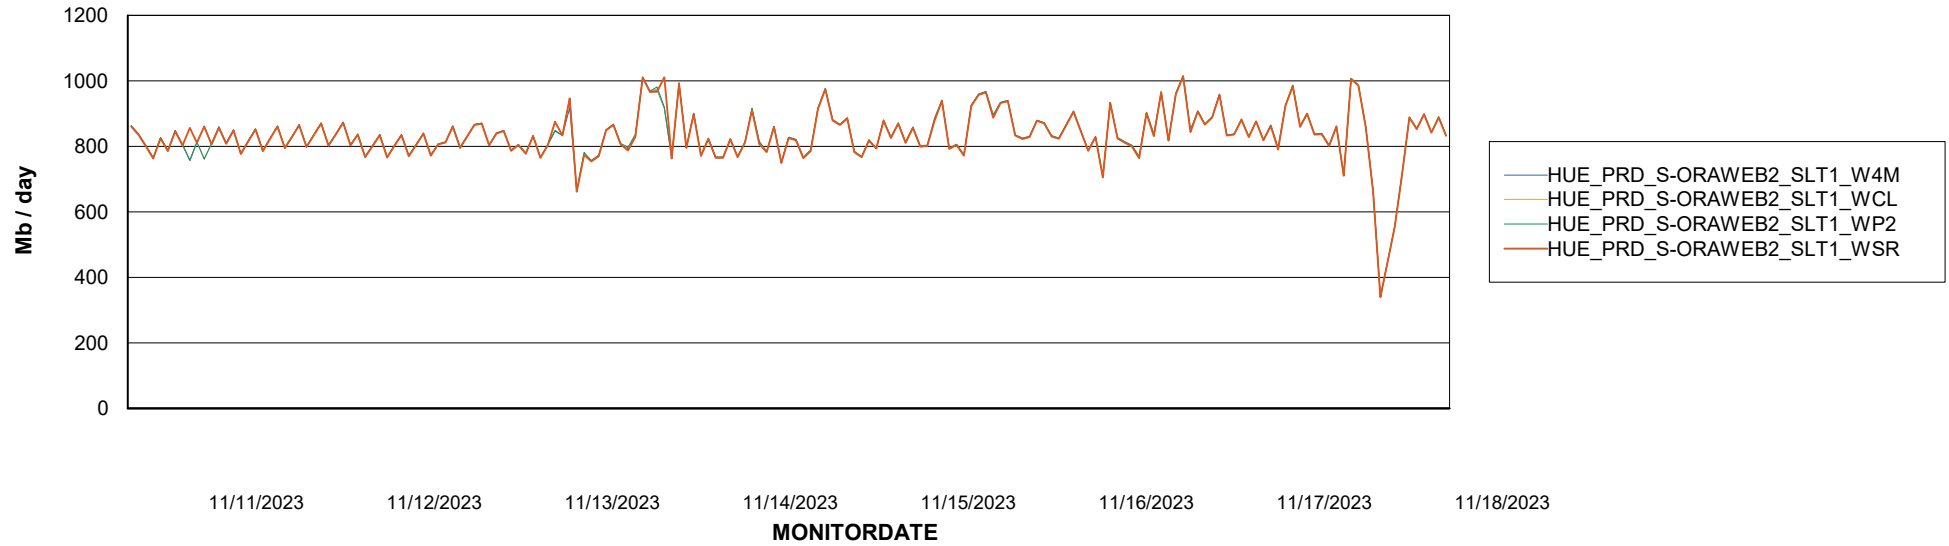

ABSolute Web Component Services

Avg memory used per ABS Web component