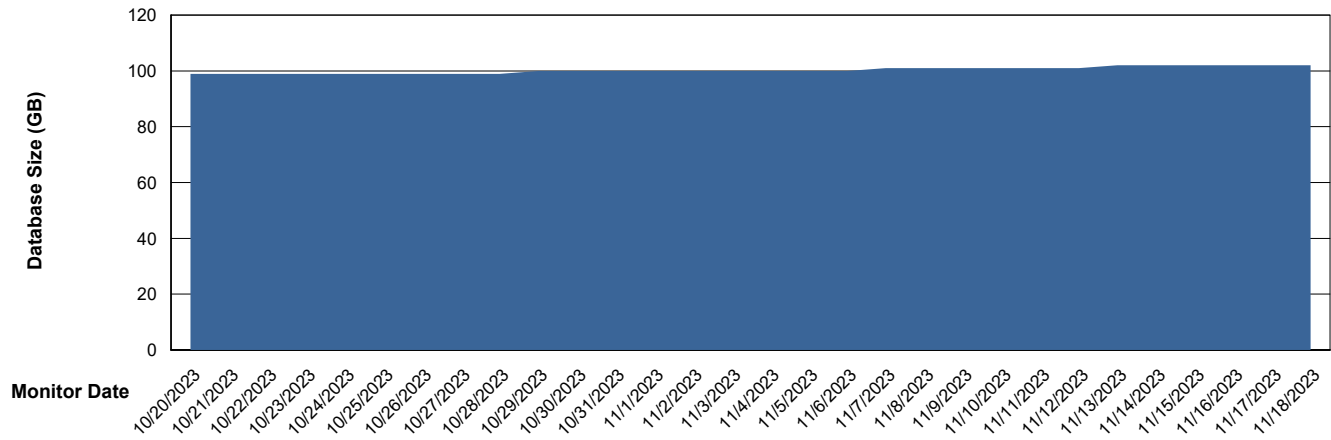

DATABASE SIZE HUE_PRD_S-ORAPROD2_ABS1

Database growth over last month