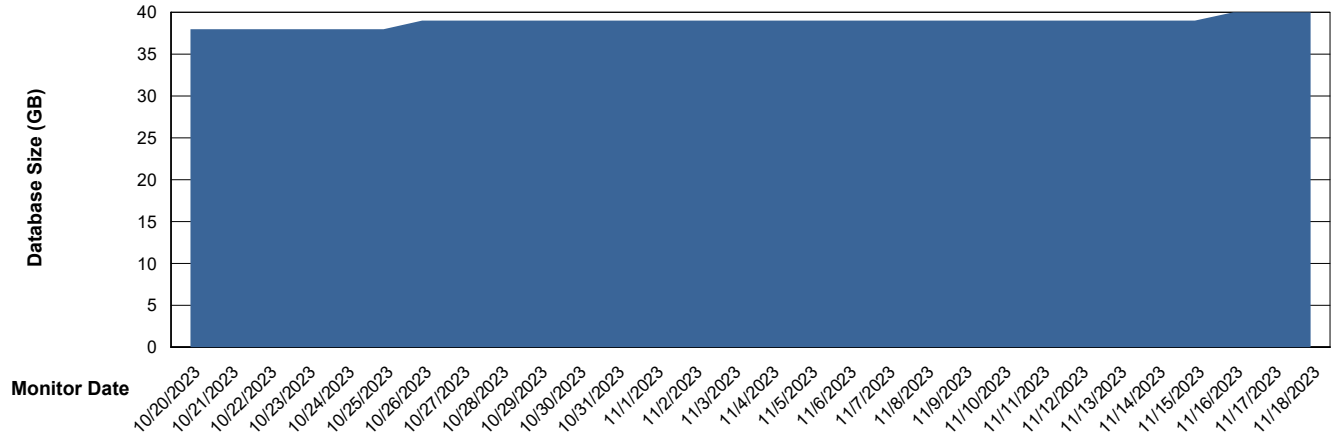

DATABASE SIZE HUE_PRD_S-ORABI2_ABS1

Database growth over last month