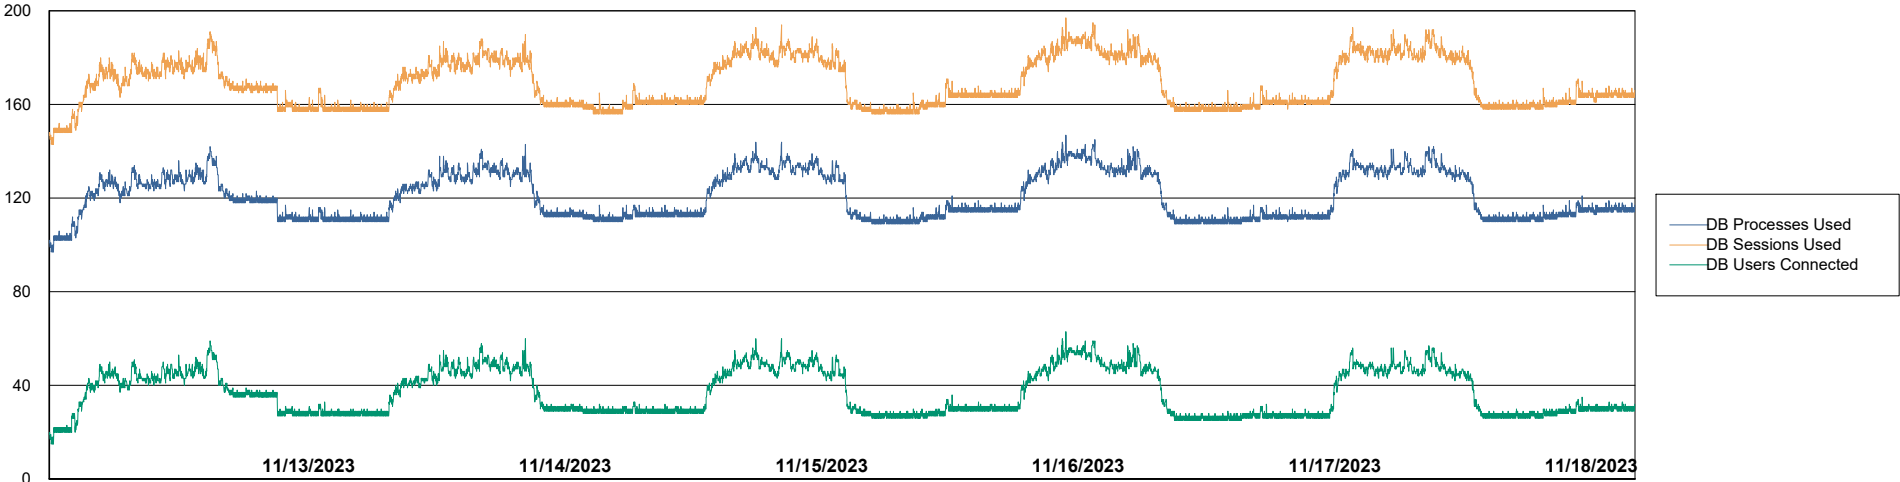

Weekly SLA Customer Report

Customer HUE_Production
Database ID 154

Database Performance HUE_PRD_S-ORABI2_ABS1

Weekly SLA Customer Report

Customer HUE_Production
Database ID 154

Database Performance HUE_PRD_S-ORAPROD2_ABS1