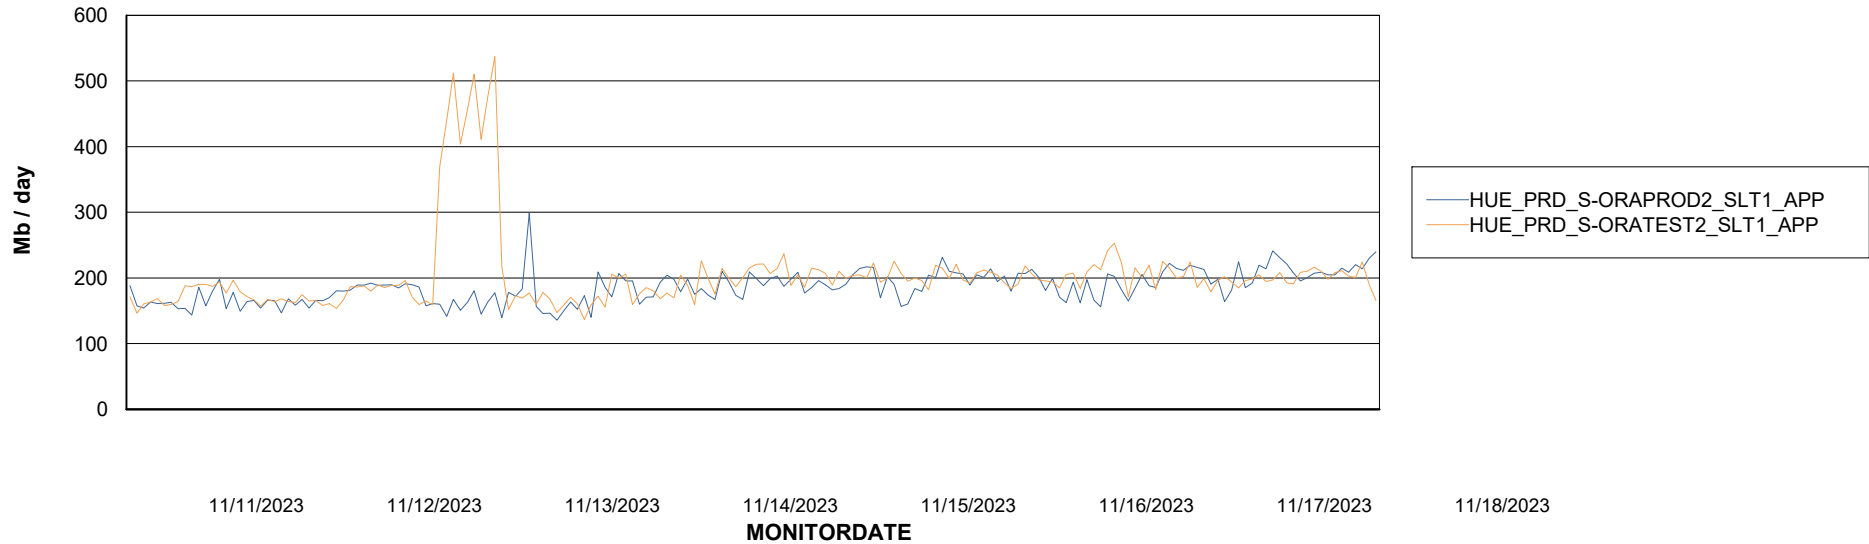

ABSSolute Application Server Services

Avg memory used per ABS Server Service