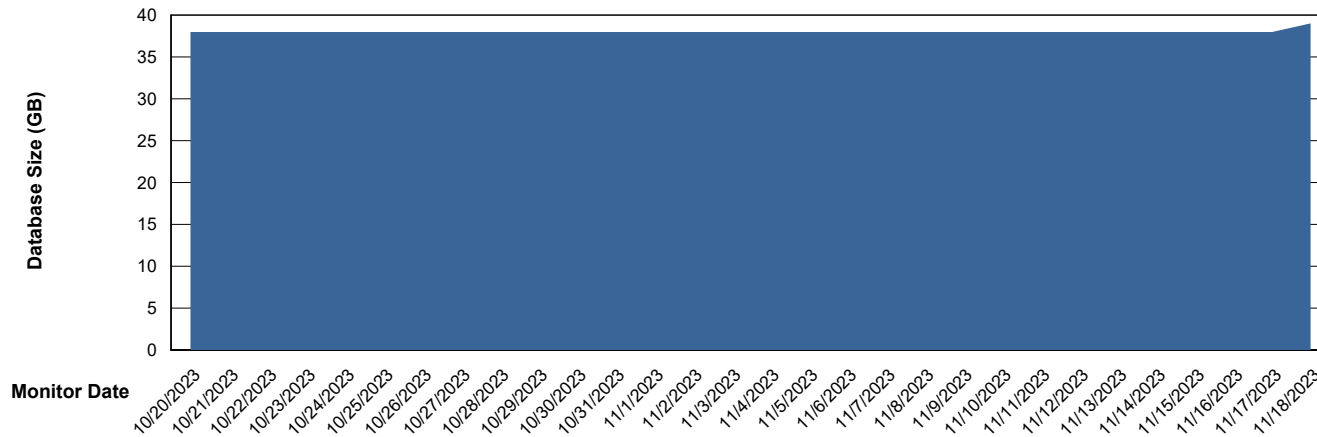

DB Processes Max 1,000
DB Sessions Max 0

Weekly SLA Customer Report

Customer ELJ Production
Database ID 72

Database Performance ELJ_PRD_FRASEQXPRDDB03_ABS1

Weekly SLA Customer Report

Customer ELJ Production
Database ID 72

DATABASE SIZE ELJ_PRD_FRASEQXPRDDB01_ABS1

Database growth over last month

DATABASE SIZE ELJ_PRD_FRASEQXPRDDB03_ABS1

Database growth over last month

Weekly SLA Customer Report

Customer ELJ Production
 Database ID 72