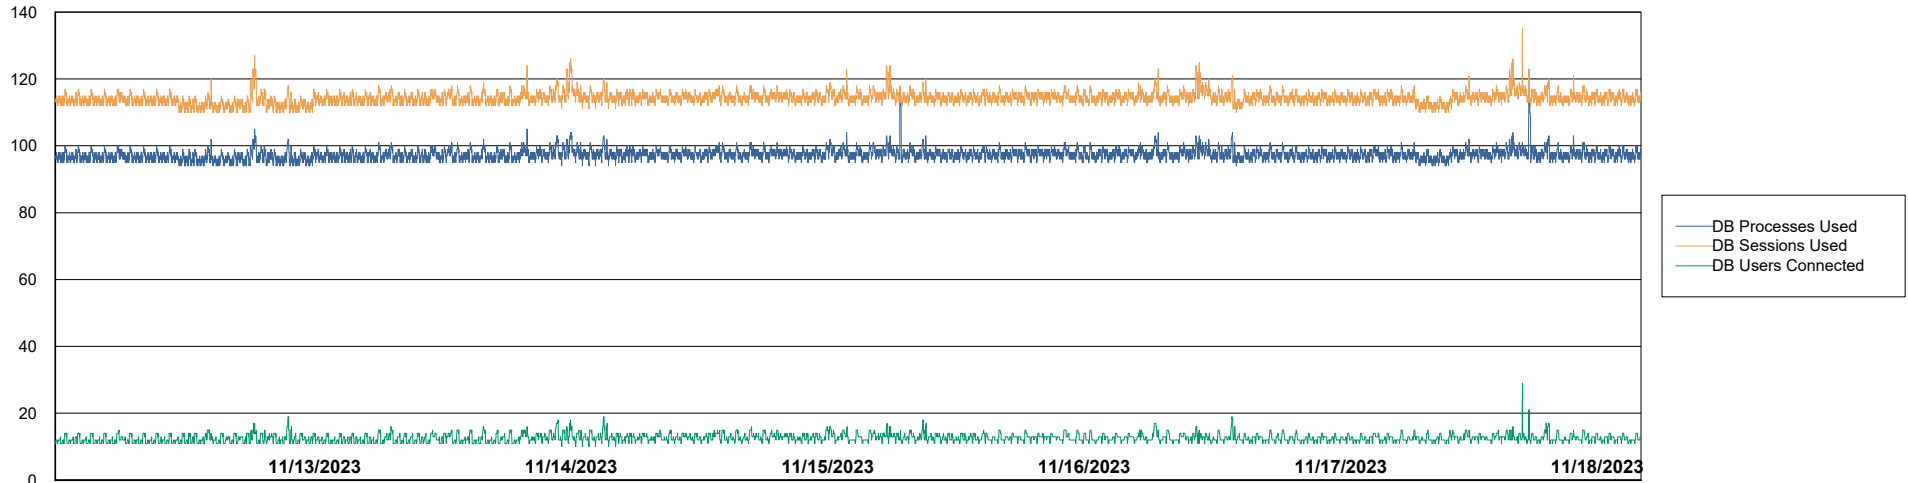

DB Processes Max 1,000
DB Sessions Max 0

Weekly SLA Customer Report

Customer ELJ Production
Database ID 72

Database Performance ELJ_PRD_FRASEQXPRDDB03_ABS1

Weekly SLA Customer Report

Customer ELJ Production
Database ID 72