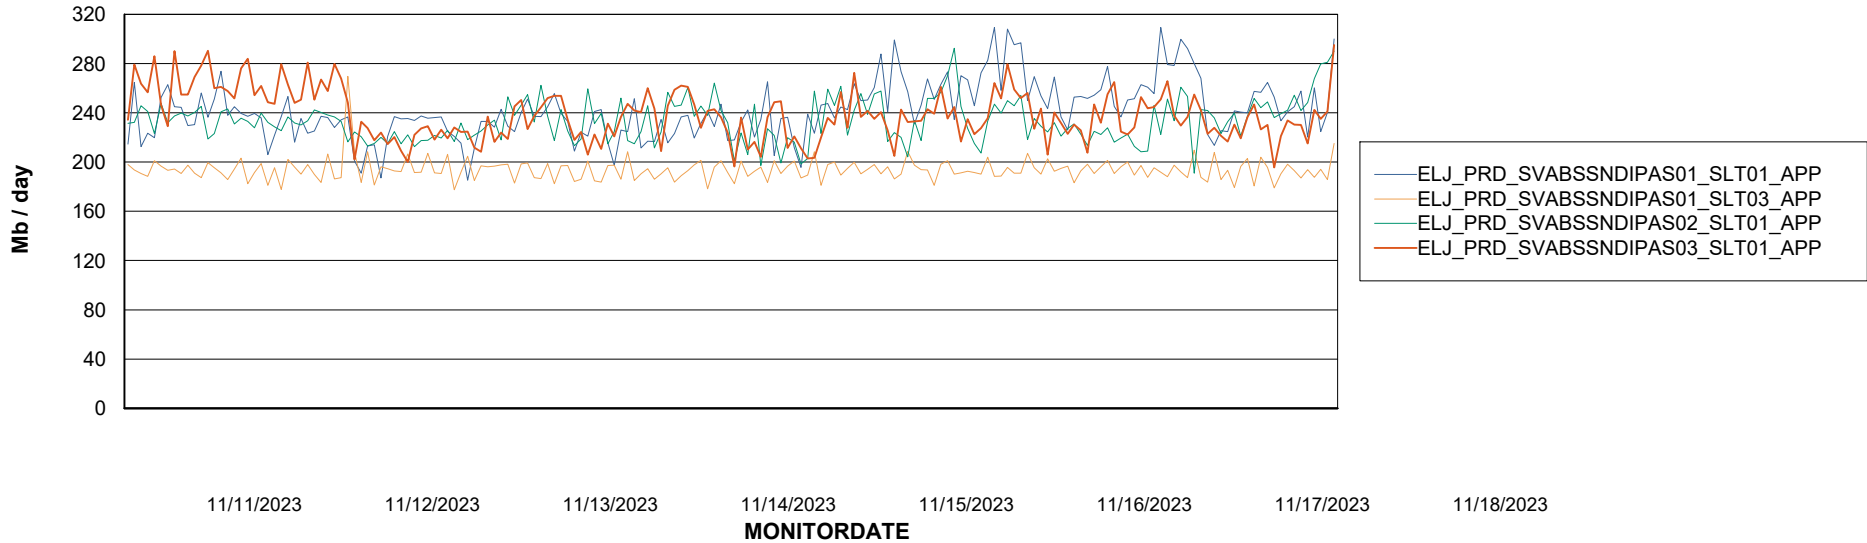

ABSSolute Application Server Services

Avg memory used per ABS Server Service