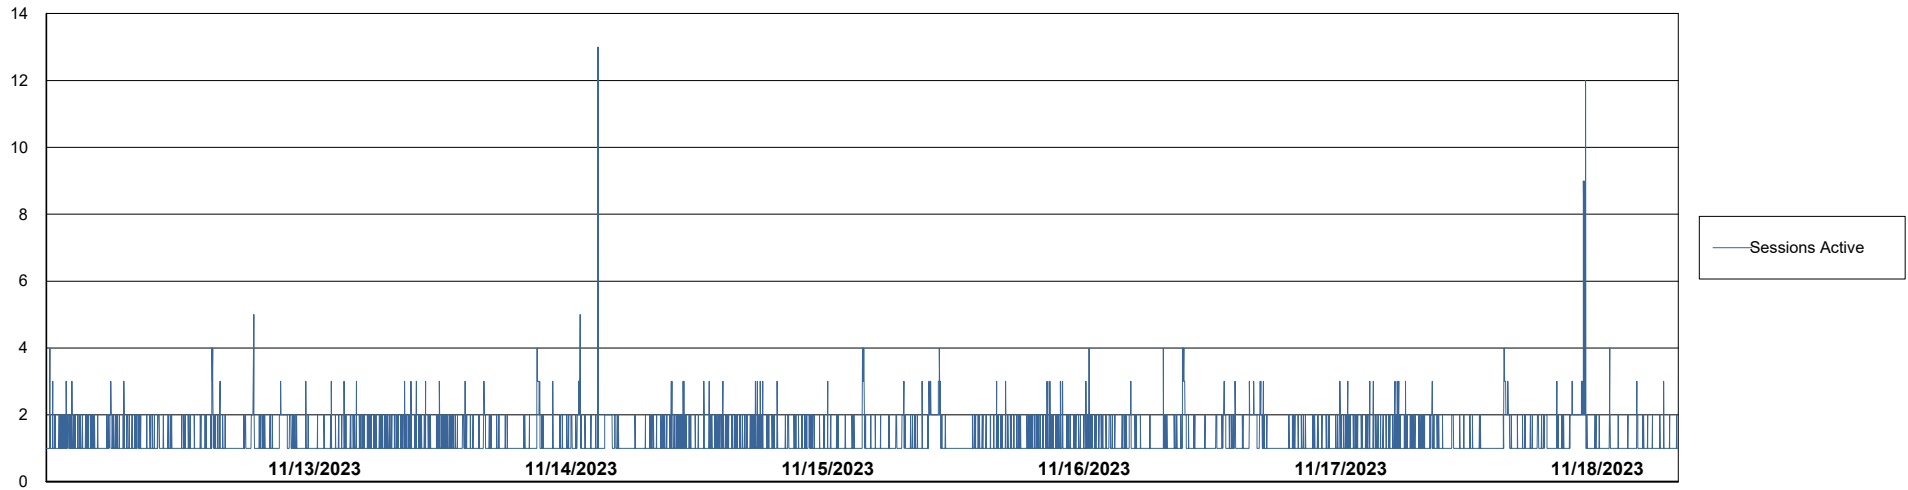

Database Performance ELJ_PRD_FRASEQXPRDDB01_ABS1