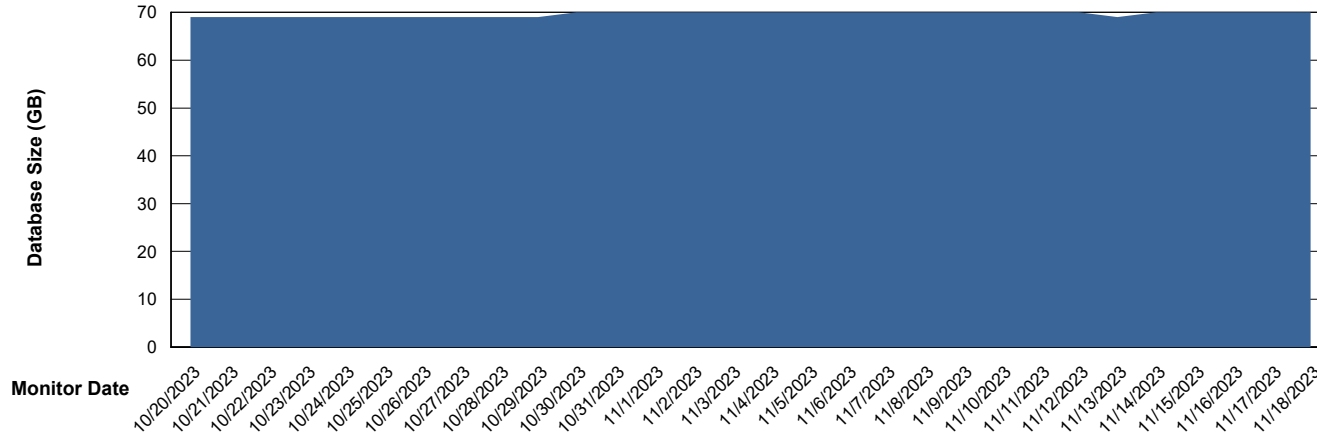

DB Processes Max 1,000
DB Sessions Max 0

Weekly SLA Customer Report

Customer ELJ Production
Database ID 72

Database Performance ELJ_PRD_FRASEQXPRDDB03_ABS1

Weekly SLA Customer Report

Customer ELJ Production
Database ID 72

DATABASE SIZE ELJ_PRD_FRASEQXPRDDB01_ABS1

Database growth over last month

DATABASE SIZE ELJ_PRD_FRASEQXPRDDB03_ABS1

Database growth over last month

Weekly SLA Customer Report

Customer ELJ Production
 Database ID 72