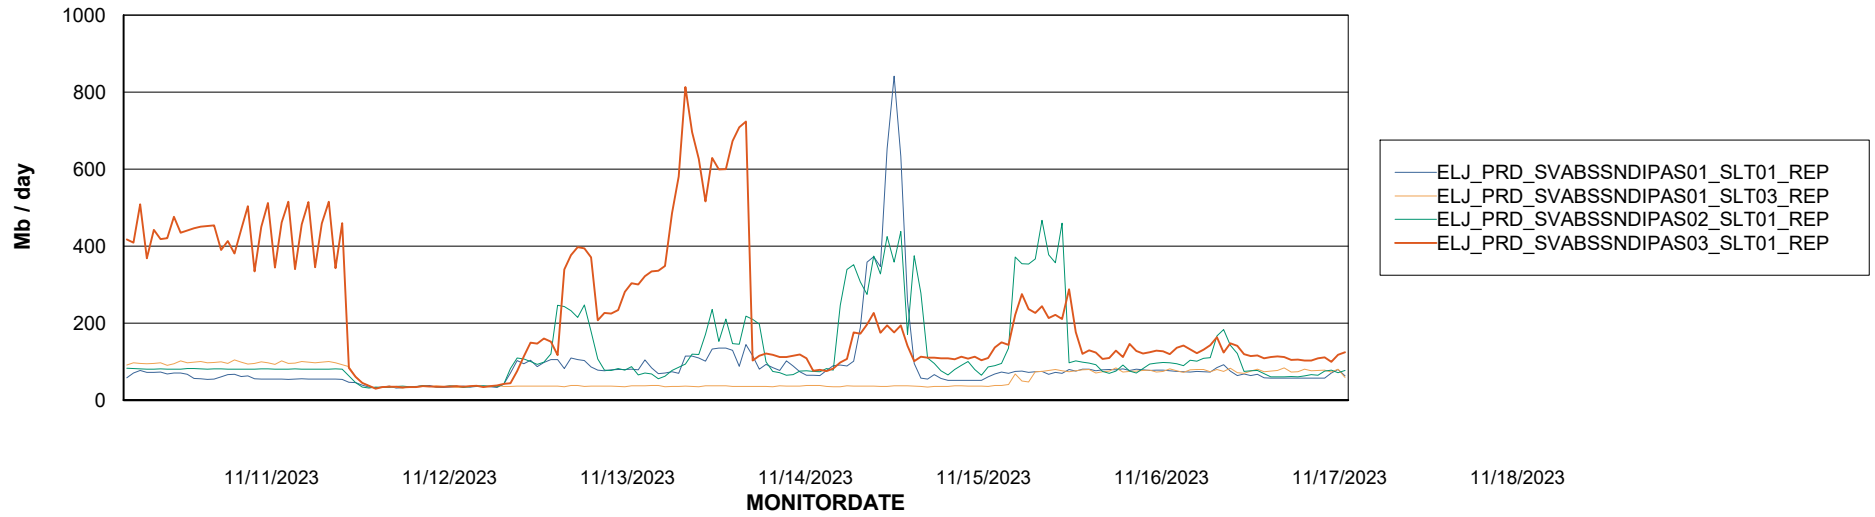

Avg memory used per ABS Server Service

Avg users per day per ABS server

Weekly SLA Customer Report

Customer ELJ Production
Database ID 72

ABSSolute Application ReportServer Services

Avg memory used per ReportServer Service