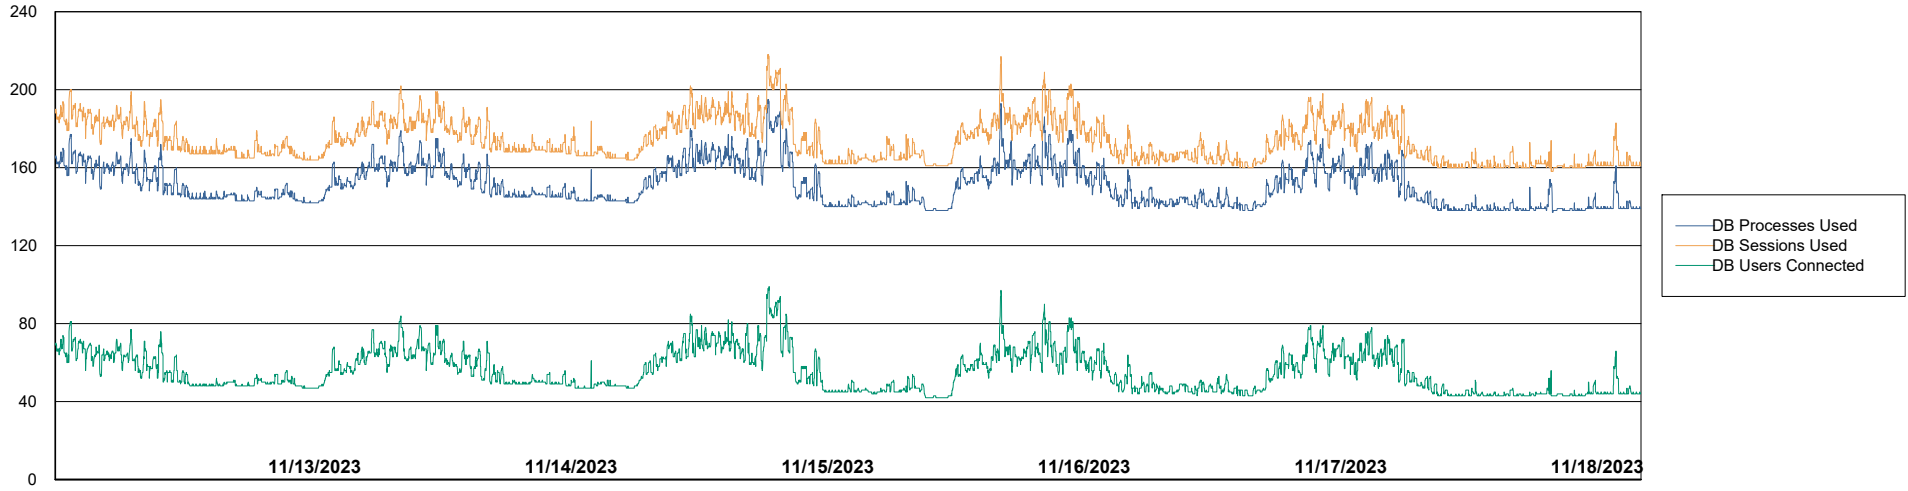

Database Performance ELJ_PRD_FRASEQXPRDDB01_ABS1