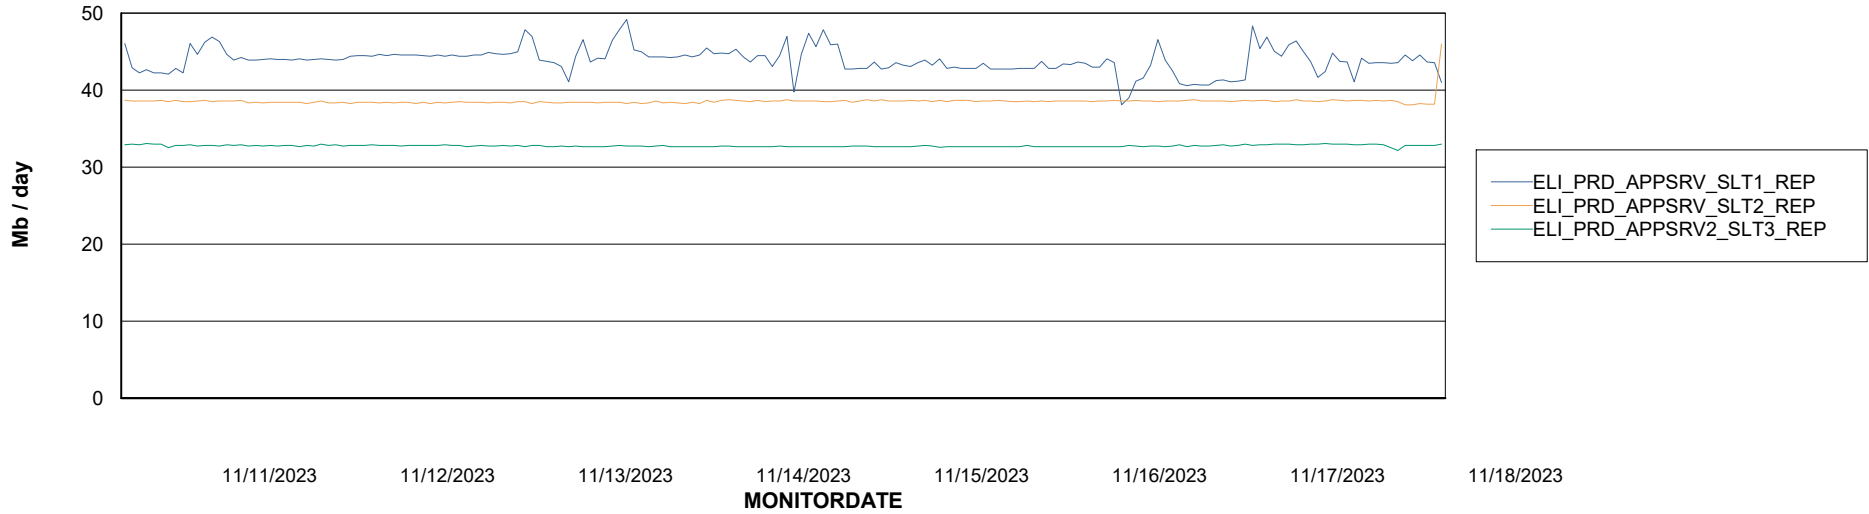

Avg memory used per ABS Server Service

Weekly SLA Customer Report

Customer ELI_Production
Database ID 62

ABSSolute Application Server Services

Avg memory used per ReportServer Service

Avg users per day per ABS server