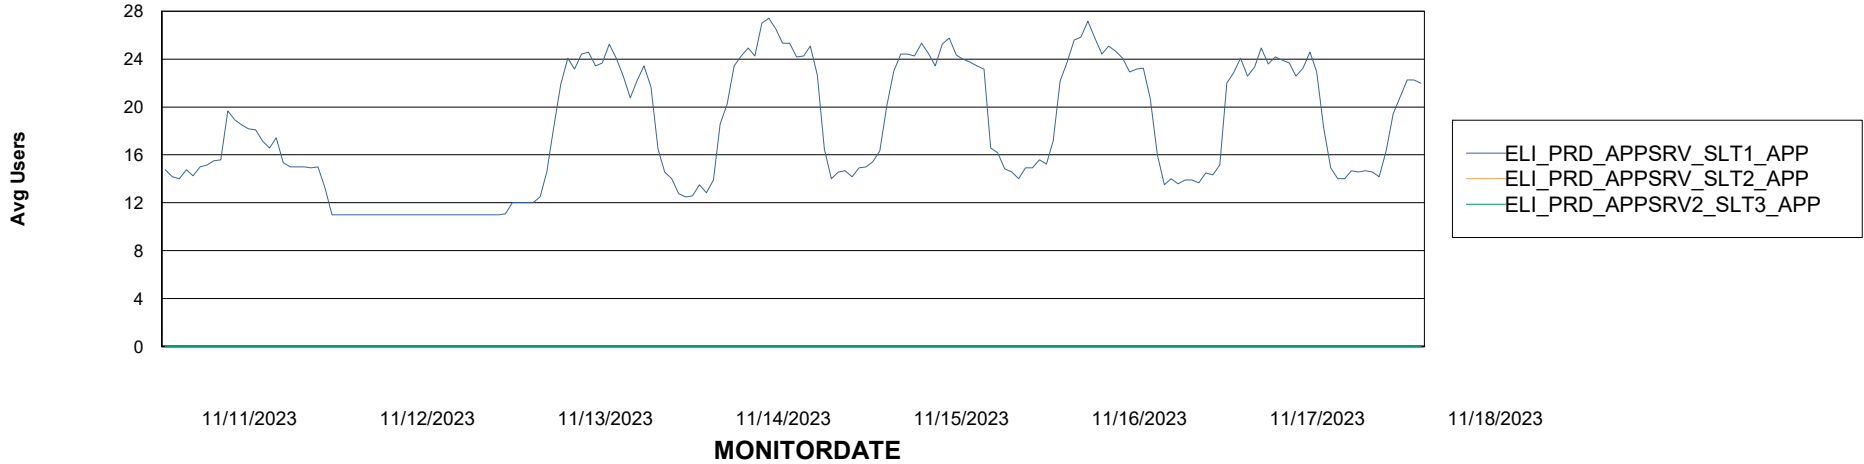

Avg memory used per ABS Server Service

Weekly SLA Customer Report

Customer ELI_Production
Database ID 62

ABSSolute Application Server Services

Avg memory used per ReportServer Service

Avg users per day per ABS server