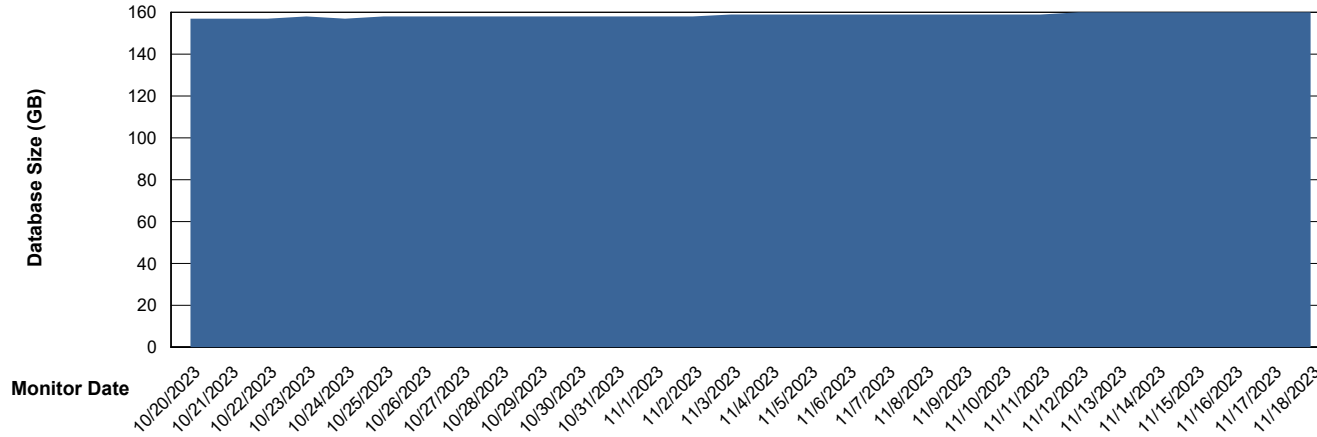

Weekly SLA Customer Report

Customer ELI_Production
Database ID 62

Database Performance ELI_PRD_STB_HSBABS1

DB Processes Max 1,000

Weekly SLA Customer Report

Customer ELI_Production
Database ID 62

DATABASE SIZE ELI_PRD_FRASEQXPRDDB04_ABS1

Database growth over last month

DATABASE SIZE ELI_PRD_Primary_ABS1

Database growth over last month

Weekly SLA Customer Report

Customer ELI_Production
Database ID 62

Database Tablespace ELI_PRD_FRASEQXPRDDB04_ABS1