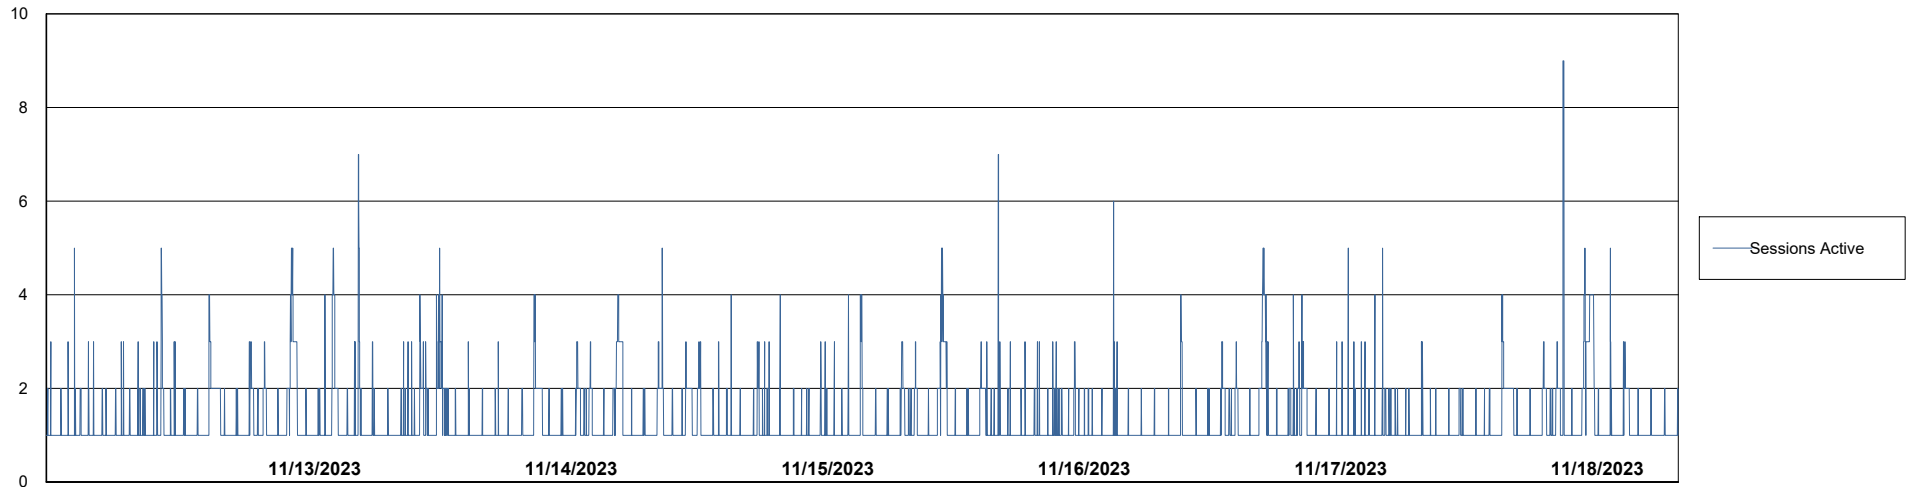

Database Performance ELI_PRD_FRASEQXPRDDB04_ABS1