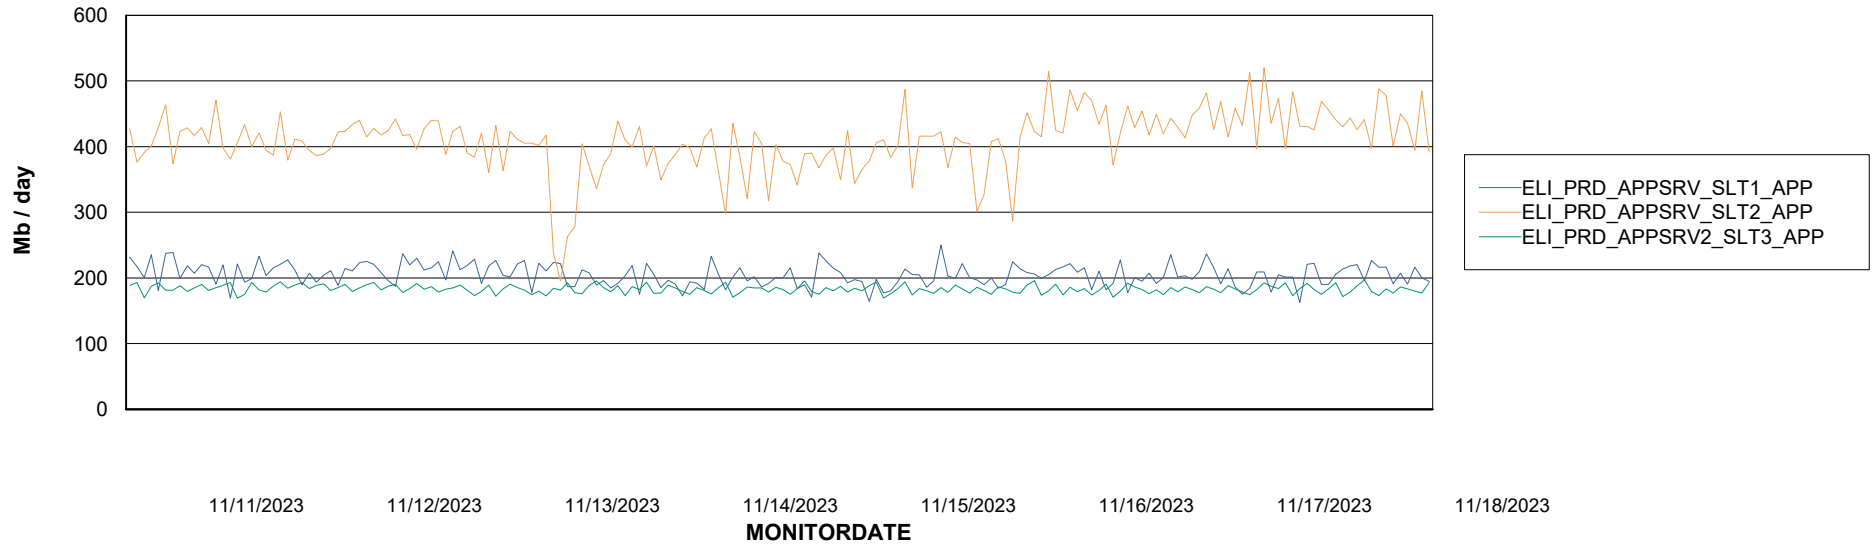

ABSSolute Application Server Services

Avg memory used per ABS Server Service