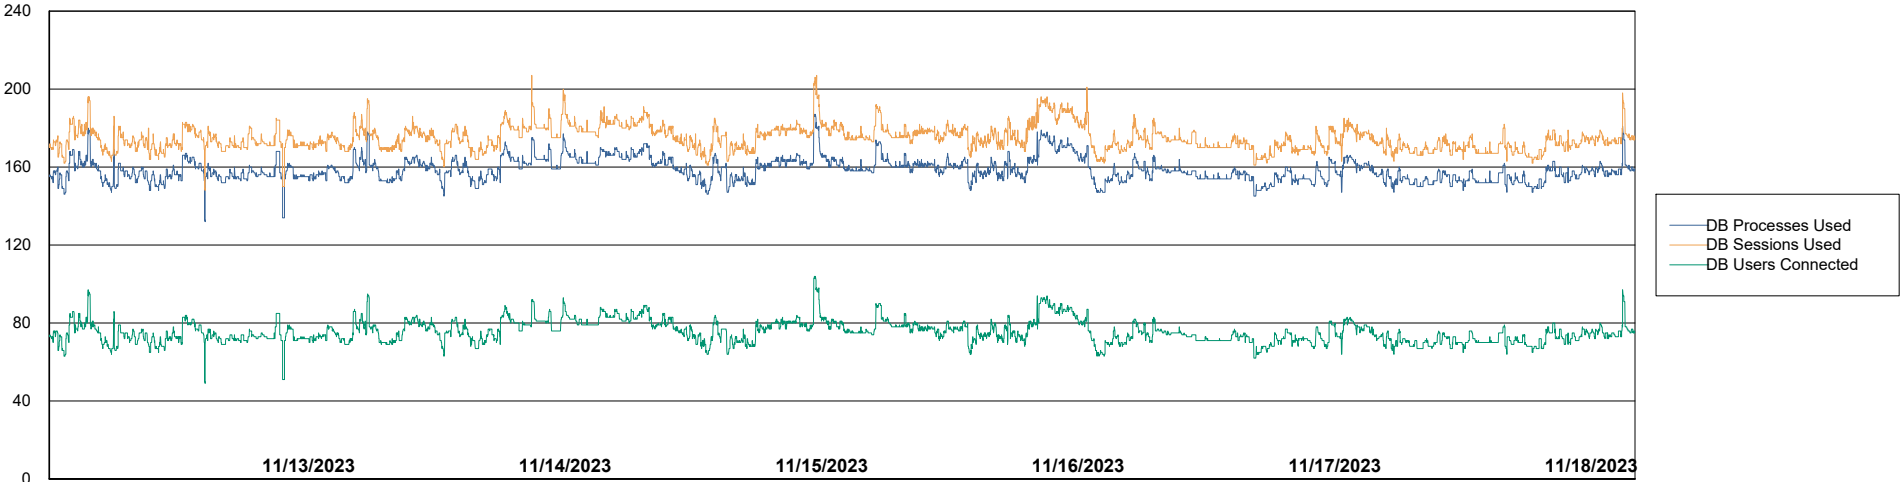

Weekly SLA Customer Report

Customer ELI_Production
Database ID 62

Database Performance ELI_PRD_FRASEQXPRDDB04_ABS1

Weekly SLA Customer Report

Customer ELI_Production
Database ID 62

Database Performance ELI_PRD_Primary_ABS1