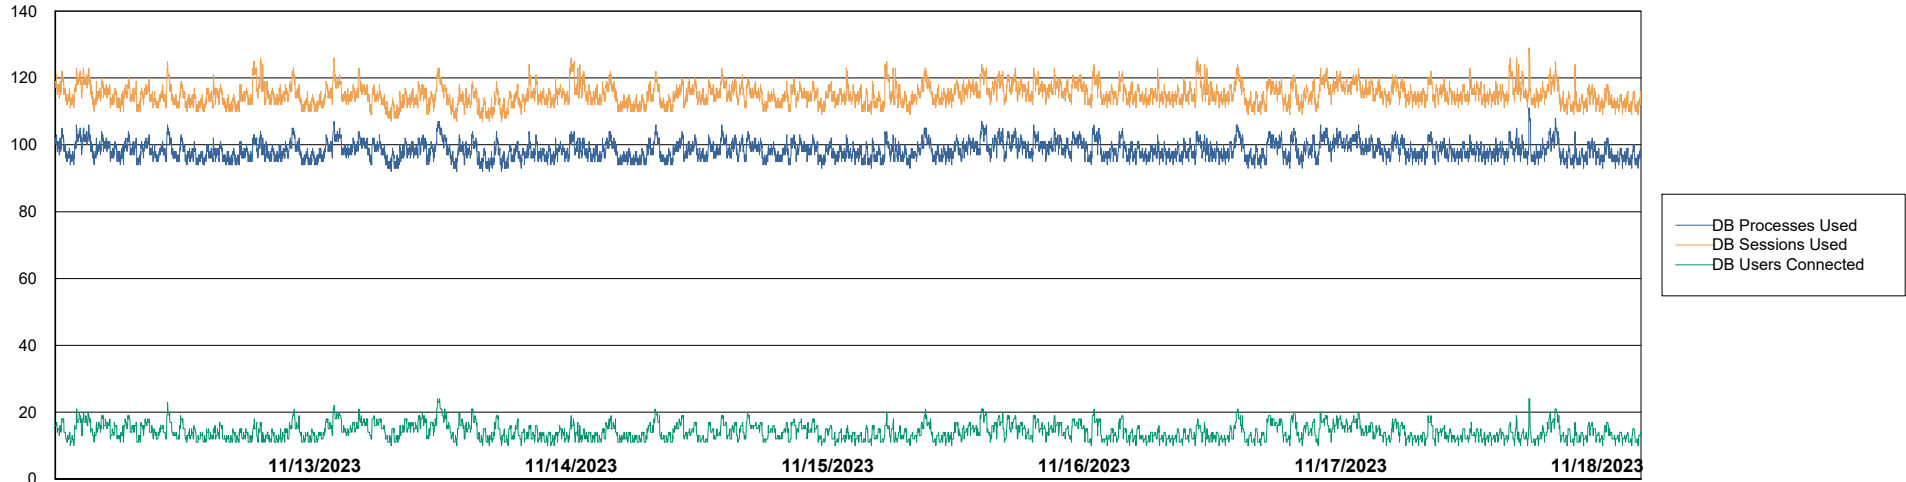

Database Performance ELI_PRD_FRASEQXPRDDB04_ABS1