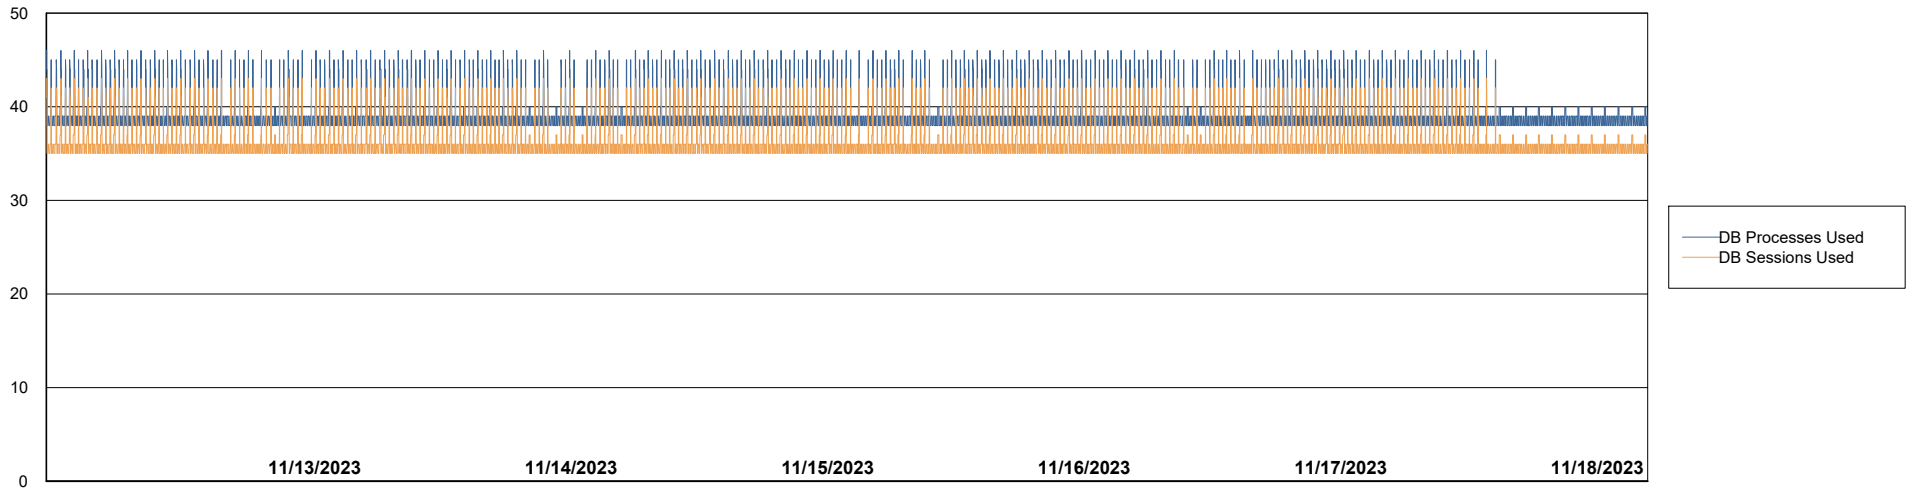

Database Performance ELI_PRD_STB_HSBABS1

DB Processes Max 1,000