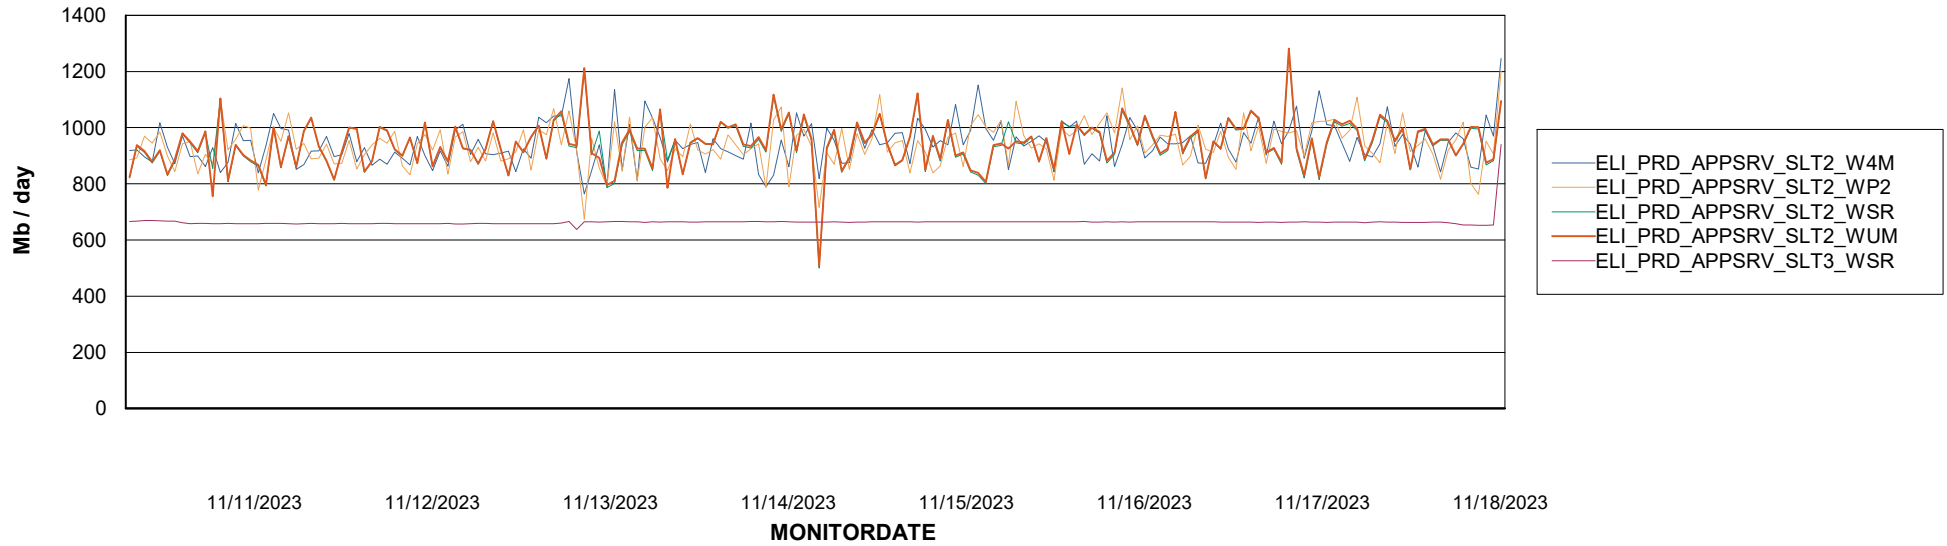

ABSSolute Application Server Services

Avg memory used per ABS Web component