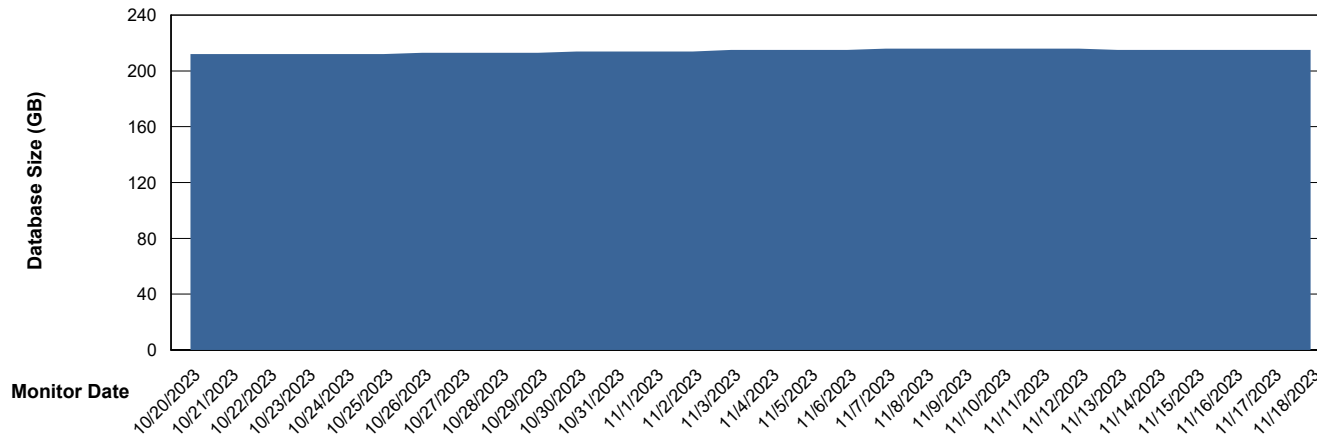

Weekly SLA Customer Report

Customer ELI_Production
Database ID 62

Database Performance ELI_PRD_STB_HSBABS1

DB Processes Max 1,000

Weekly SLA Customer Report

Customer ELI_Production
Database ID 62

DATABASE SIZE ELI_PRD_FRASEQXPRDDB04_ABS1

Database growth over last month

DATABASE SIZE ELI_PRD_Primary_ABS1

Database growth over last month

Weekly SLA Customer Report

Customer ELI_Production
Database ID 62

Database Tablespace ELI_PRD_FRASEQXPRDDB04_ABS1