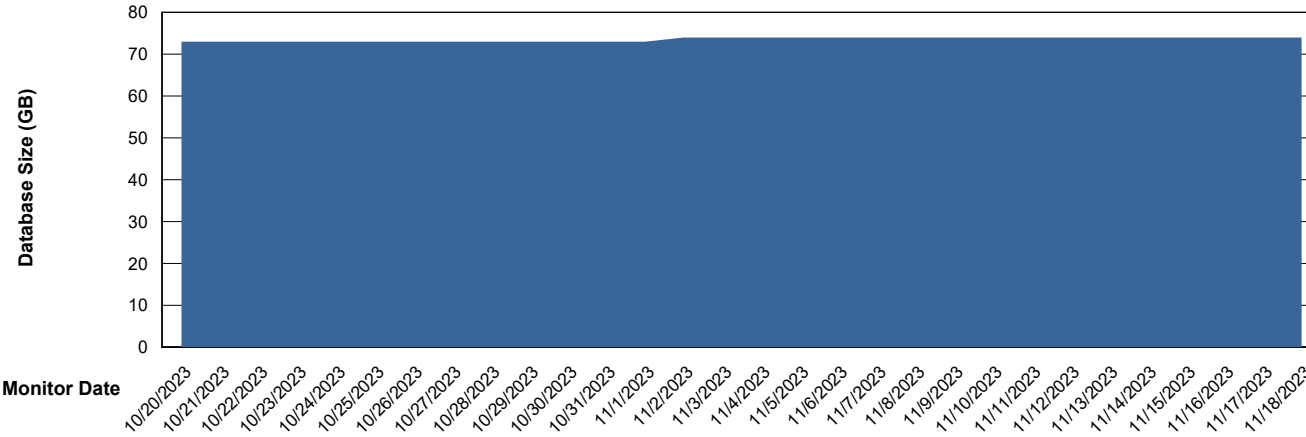

DB Processes Max 1,000

Weekly SLA Customer Report

Customer ECL_Production
 Database ID 156

DATABASE SIZE ECL_PRD_ECLABS_ABS1

Database growth over last month

Database Tablespace ECL_PRD_ECLABS_ABS1

Date	Tablespace Name	Filesize (Gb)	Usedsize (Gb)	Percentage free
11/18/2023	ABSDATA	81	53	34
	INDX	10	6	40
11/17/2023	ABSDATA	81	53	34
	INDX	10	6	40
11/16/2023	ABSDATA	81	53	34
	INDX	10	6	40
11/15/2023	ABSDATA	81	53	34
	INDX	10	6	40
11/14/2023	ABSDATA	81	53	34
	INDX	10	6	40
11/13/2023	ABSDATA	81	53	34
	INDX	10	6	40
11/12/2023	ABSDATA	81	53	34
	INDX	10	6	40

Weekly SLA Customer Report

Customer ECL_Production
Database ID 156

Standby Database Health ECL_Production

Recovery lag for last 7 days

Weekly SLA Customer Report

Customer ECL_Production
Database ID 156

ABSSolute Application Server Services