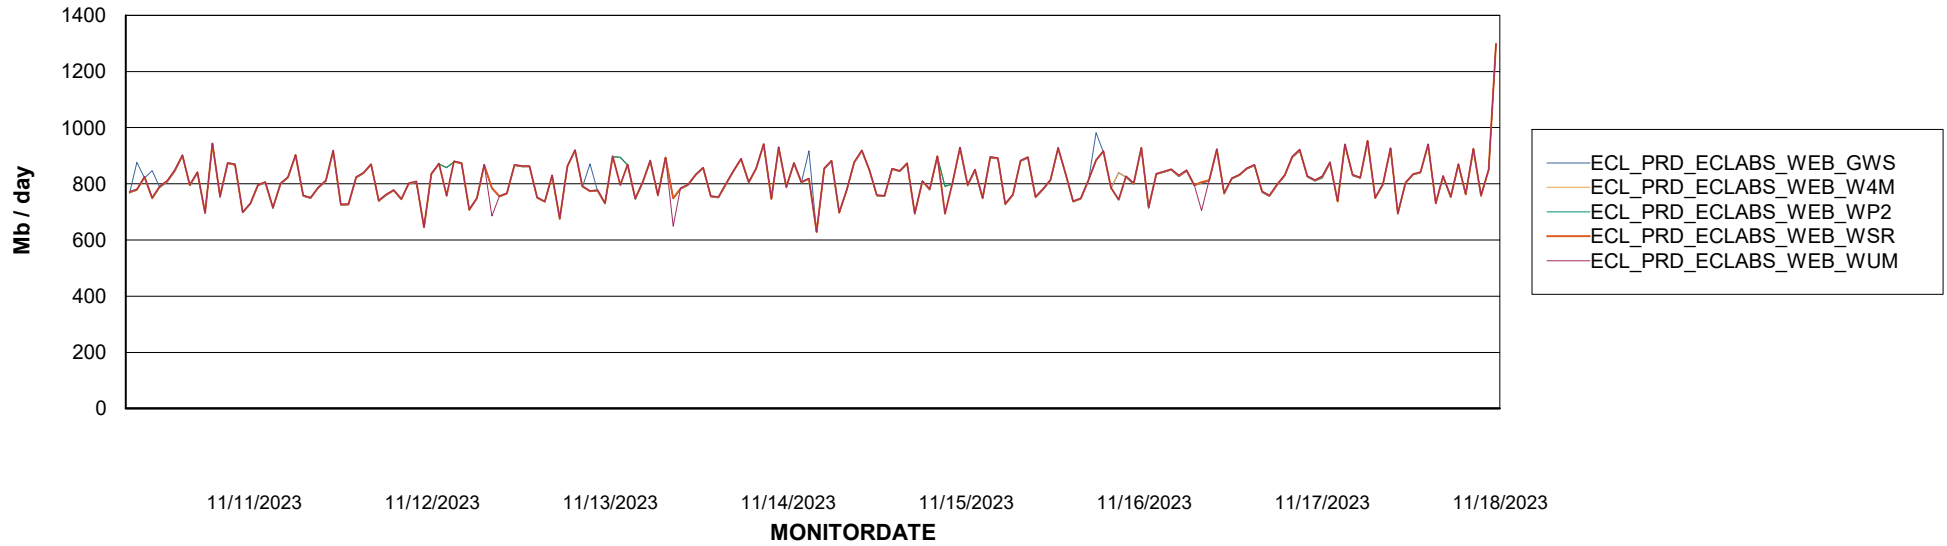

ABSSolute Web Component Services

Avg memory used per ABS Web component