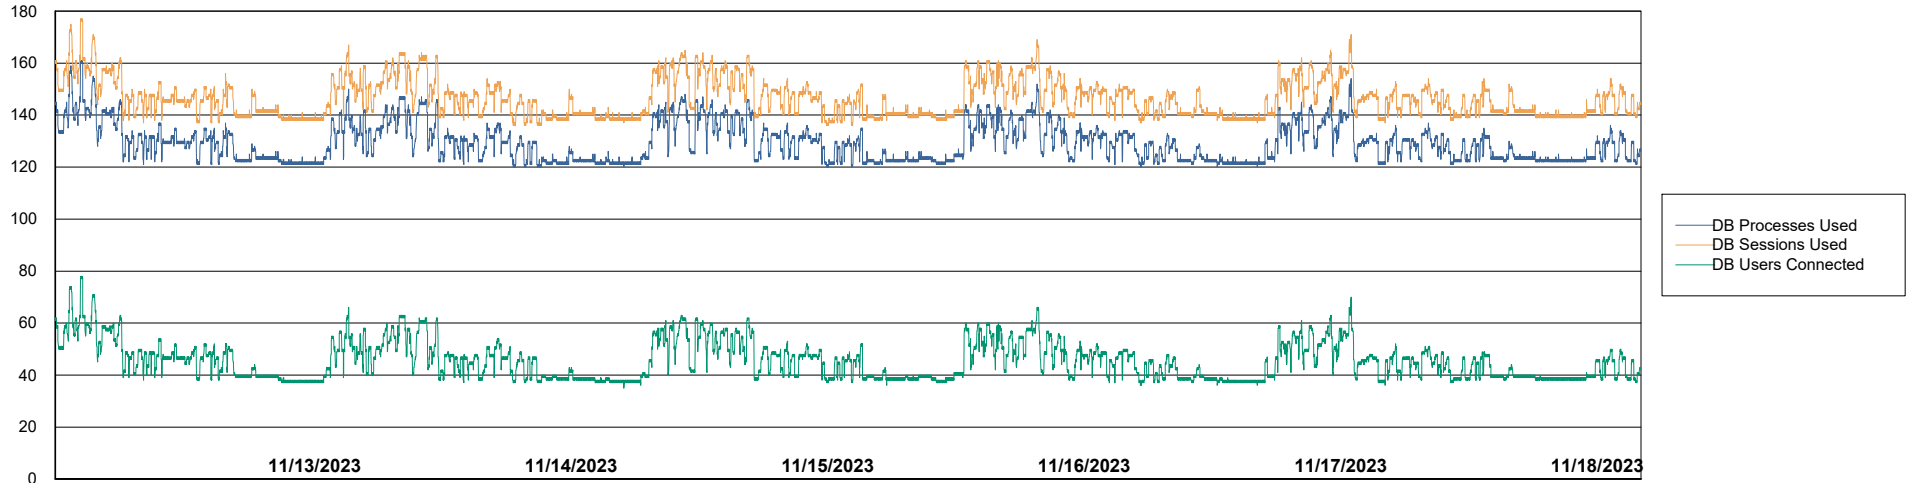

Weekly SLA Customer Report

Customer ECL_Production
Database ID 156

Harddisk Usage ECL_PRD_ECLABS-WEB

	Free disk space on C: (%)	Total disk space on C: (Gb)	Used disk space on C: (Gb)
11/18/2023	53	99	47
11/17/2023	53	99	47
11/16/2023	53	99	47
11/15/2023	54	99	46
11/14/2023	54	99	45
11/13/2023	54	99	45
11/12/2023	54	99	45

Weekly SLA Customer Report

Customer ECL_Production
Database ID 156

Database Performance ECL_PRD_ECLABS_ABS1

Weekly SLA Customer Report

Customer ECL_Production
Database ID 156

Database Performance ECL_PRD_ECLABS-TEST_HSBABS1