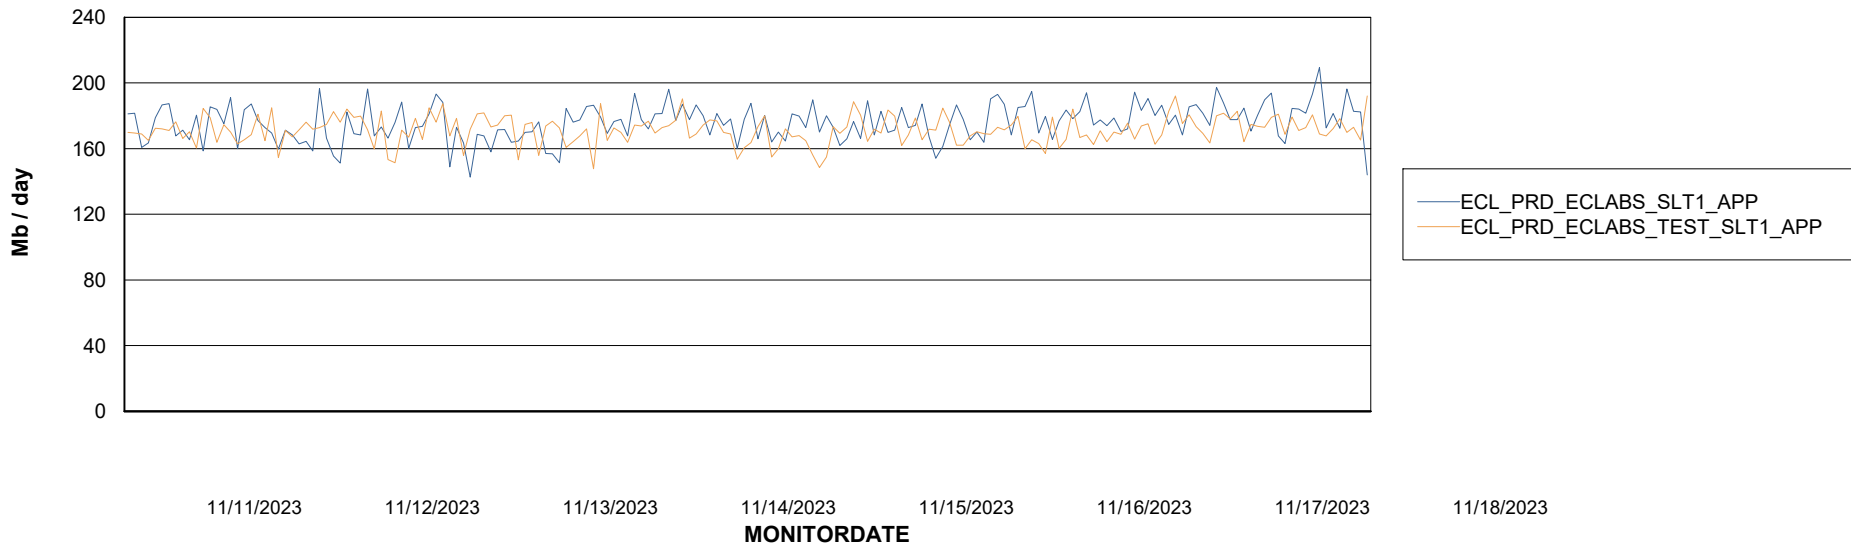

ABSSolute Application Server Services

Avg memory used per ABS Server Service