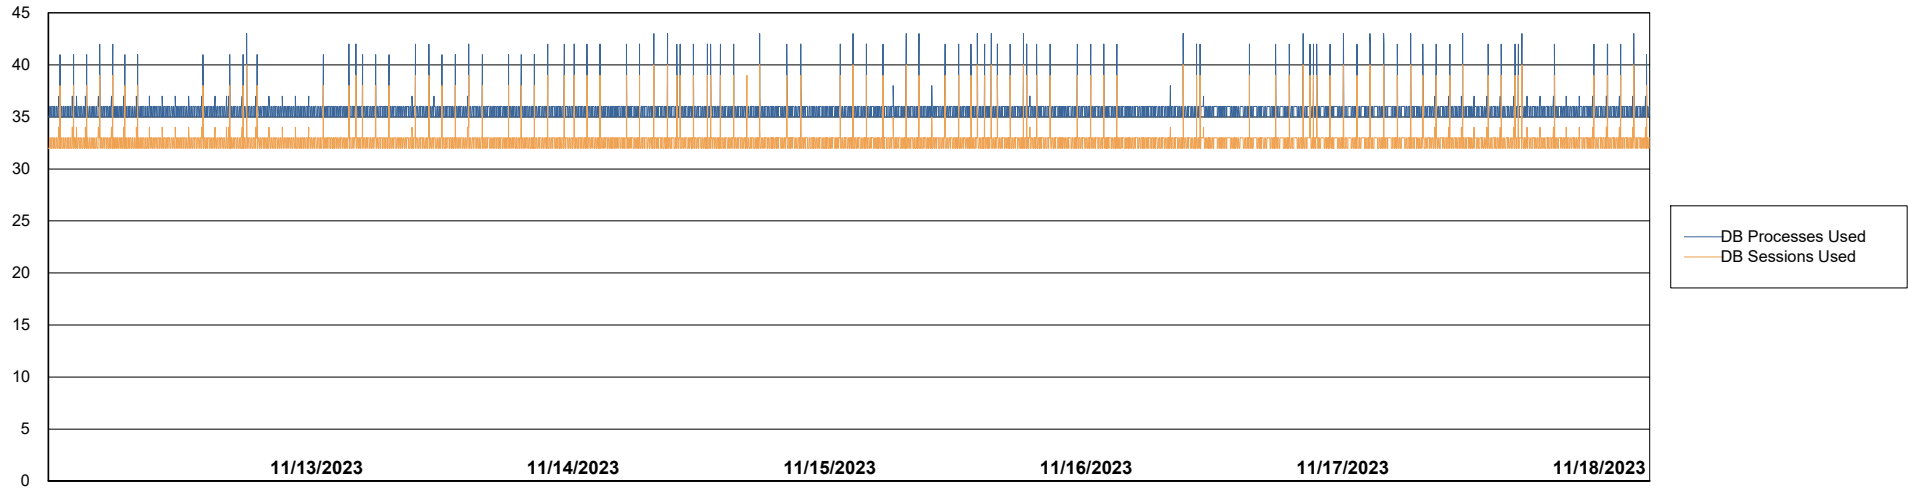

Weekly SLA Customer Report

Customer ECL_Production
Database ID 156

Database Performance ECL_PRD_ECLABS_ABS1

Weekly SLA Customer Report

Customer ECL_Production
Database ID 156

Database Performance ECL_PRD_ECLABS-TEST_HSBABS1

DB Processes Max 1,000

Weekly SLA Customer Report

Customer ECL_Production
 Database ID 156

DATABASE SIZE ECL_PRD_ECLABS_ABS1

Database growth over last month

Database Tablespace ECL_PRD_ECLABS_ABS1

Date	Tablespace Name	Filesize (Gb)	Usedsize (Gb)	Percentage free
11/18/2023	ABSDATA	81	53	34
	INDX	10	6	40
11/17/2023	ABSDATA	81	53	34
	INDX	10	6	40
11/16/2023	ABSDATA	81	53	34
	INDX	10	6	40
11/15/2023	ABSDATA	81	53	34
	INDX	10	6	40
11/14/2023	ABSDATA	81	53	34
	INDX	10	6	40
11/13/2023	ABSDATA	81	53	34
	INDX	10	6	40
11/12/2023	ABSDATA	81	53	34
	INDX	10	6	40