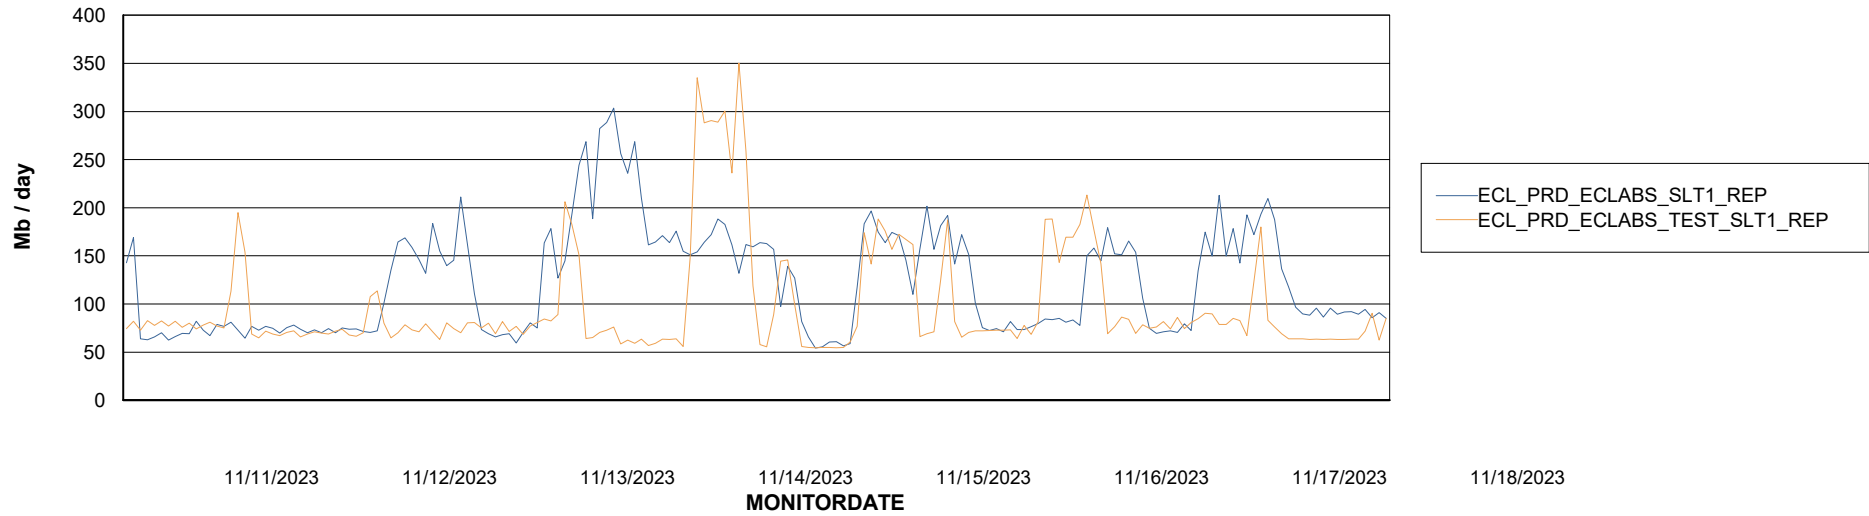

Avg memory used per ABS Server Service

Avg users per day per ABS server

Weekly SLA Customer Report

Customer ECL_Production
Database ID 156

ABSSolute Application ReportServer Services

Avg memory used per ReportServer Service