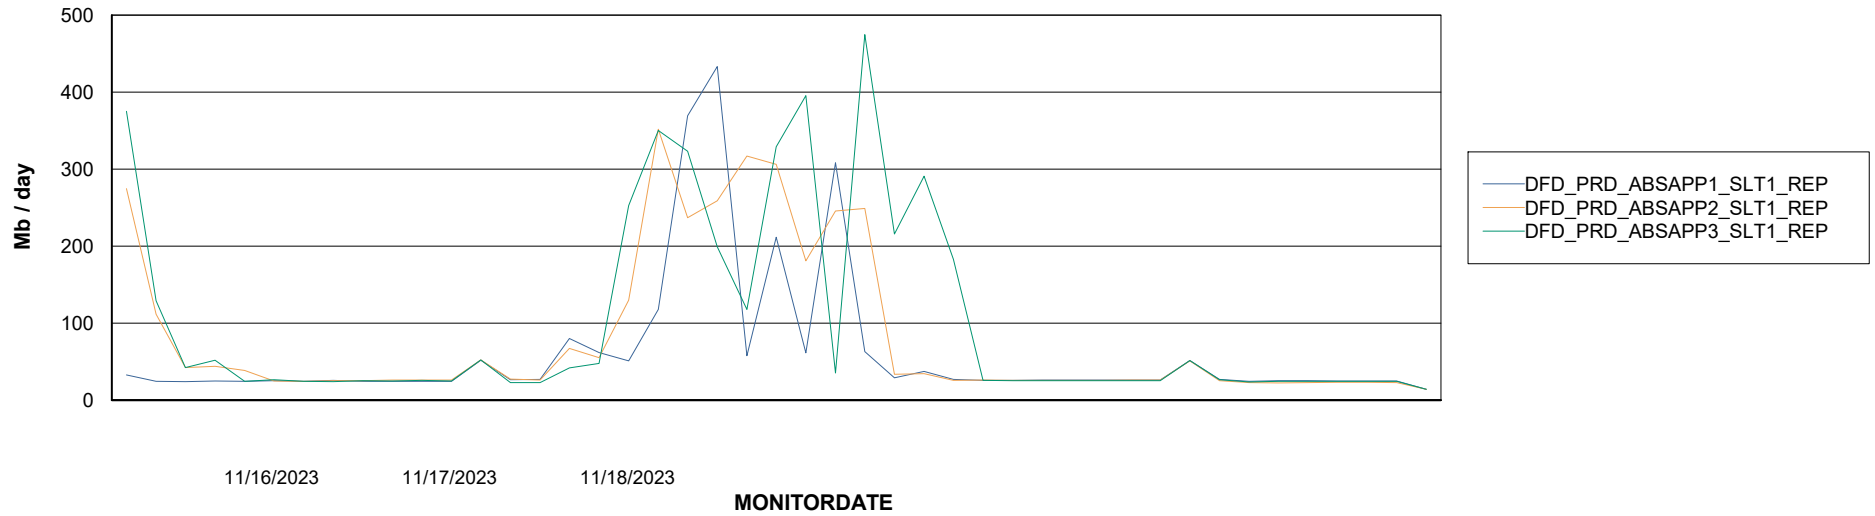

ABSSolute Application ReportServer Services

Avg memory used per ReportServer Service