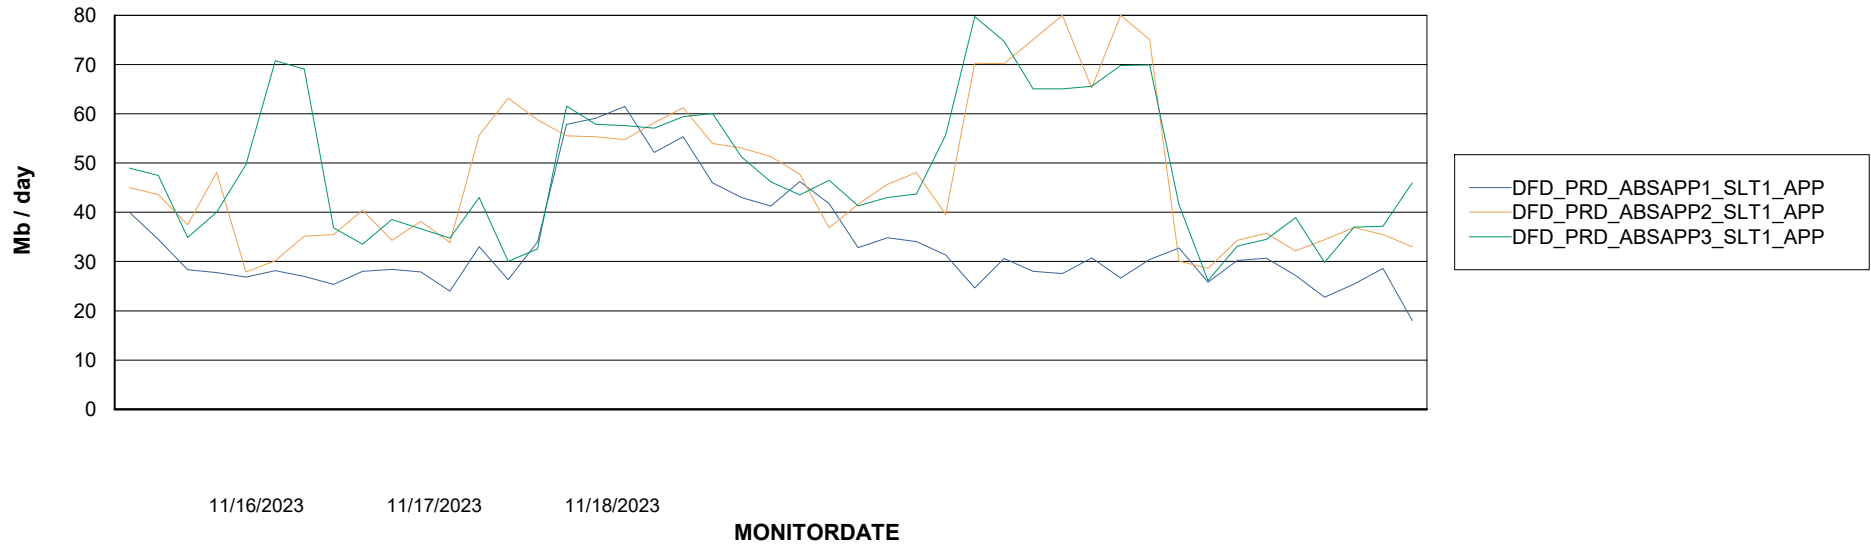

ABSSolute Application Server Services

Avg memory used per ABS Server Service