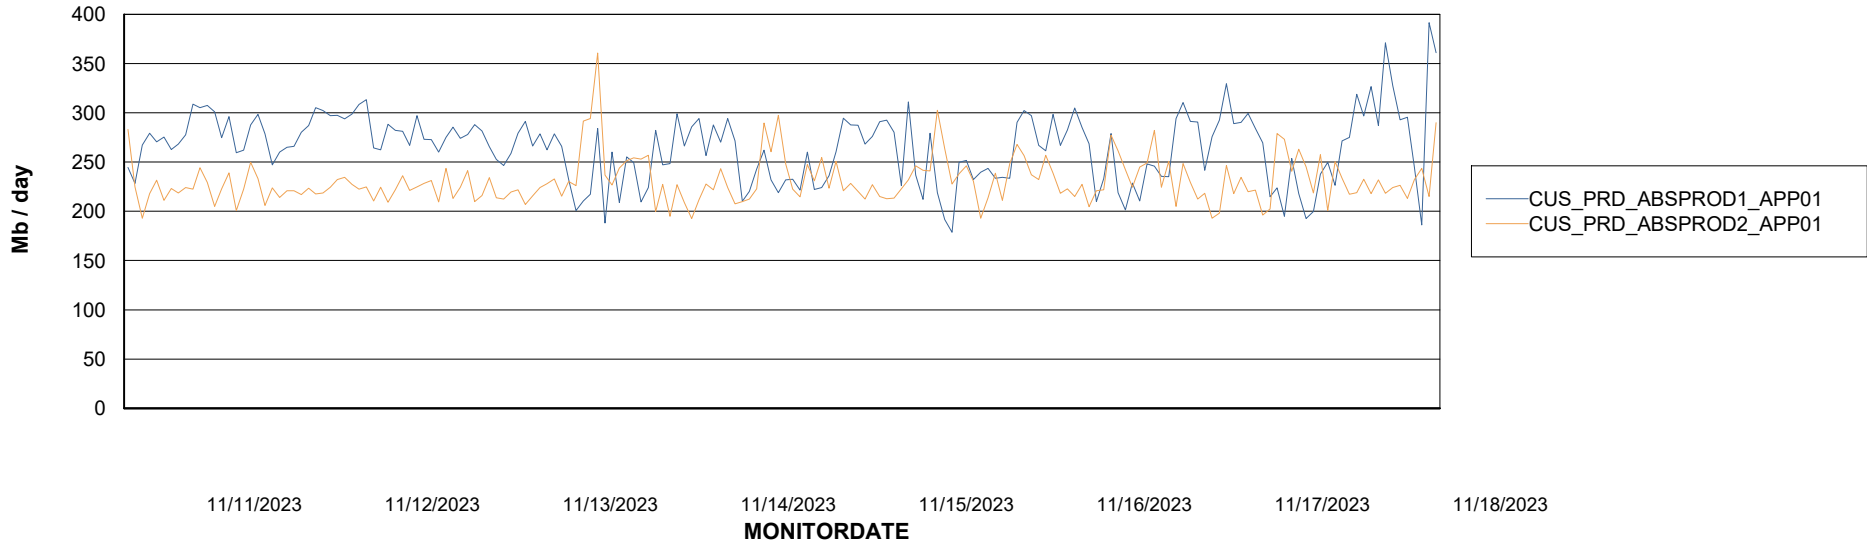

ABSSolute Application Server Services

Avg memory used per ABS Server Service