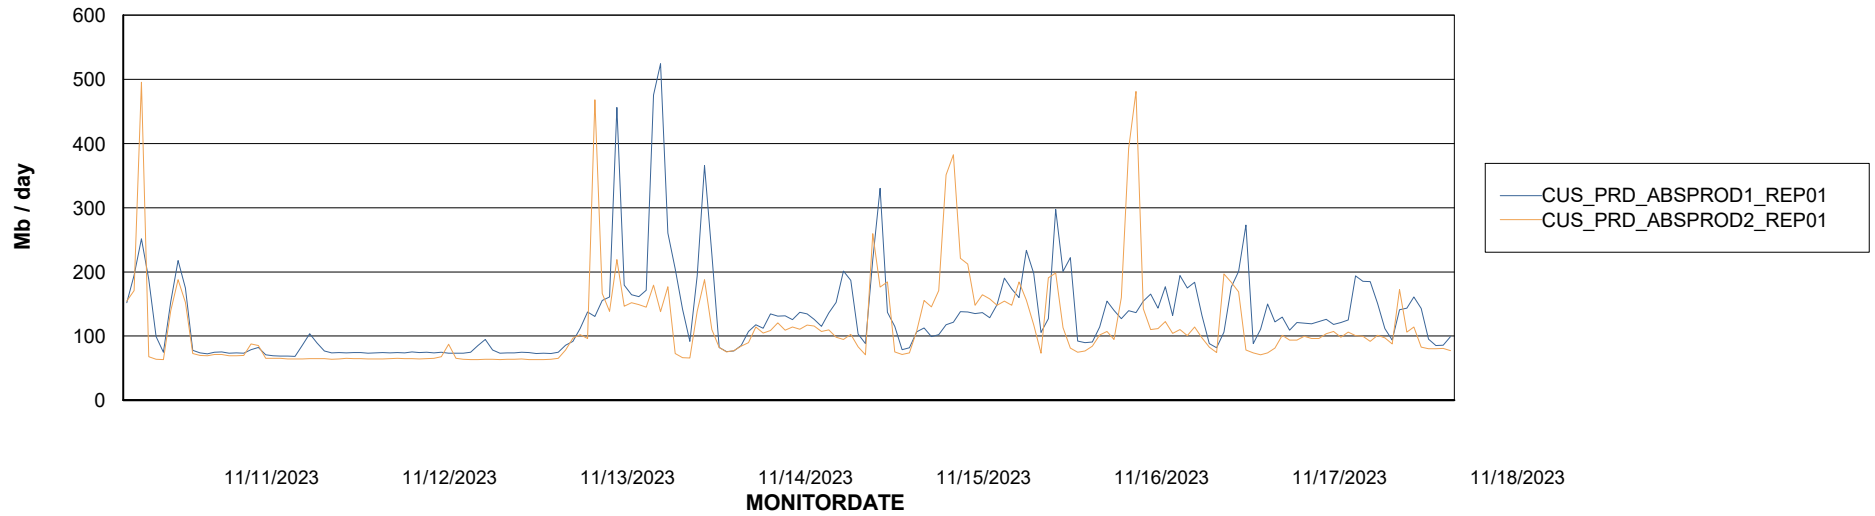

ABSSolute Application ReportServer Services

Avg memory used per ReportServer Service