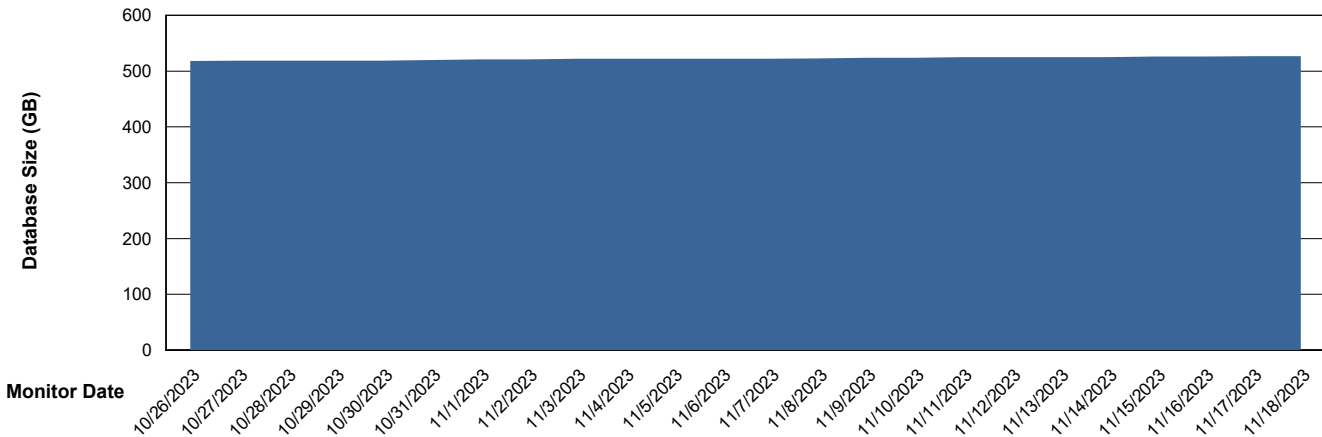

DB Processes Max 1,000

Weekly SLA Customer Report

Customer CUS_Production (24/7)
 Database ID 131

DATABASE SIZE CUS_PRD_ABSDB1_ABS1

Database growth over last month

Database Tablespace CUS_PRD_ABSDB1_ABS1

Date	Tablespace Name	Filesize (Gb)	Usedsize (Gb)	Percentage free
11/18/2023	ABSDATA	244	198	19
	INDX	388	314	19
11/17/2023	ABSDATA	244	198	19
	INDX	388	314	19
11/16/2023	ABSDATA	244	198	19
	INDX	388	314	19
11/15/2023	ABSDATA	244	197	19
	INDX	388	313	19
11/14/2023	ABSDATA	244	197	19
	INDX	388	313	19
11/13/2023	ABSDATA	244	197	19
	INDX	370	313	15
11/12/2023	ABSDATA	244	197	19
	INDX	370	313	15

Weekly SLA Customer Report

Customer CUS_Production (24/7)
Database ID 131

Standby Database Health CUS_Production (24/7)

Recovery lag for last 7 days

Weekly SLA Customer Report

Customer CUS_Production (24/7)
Database ID 131