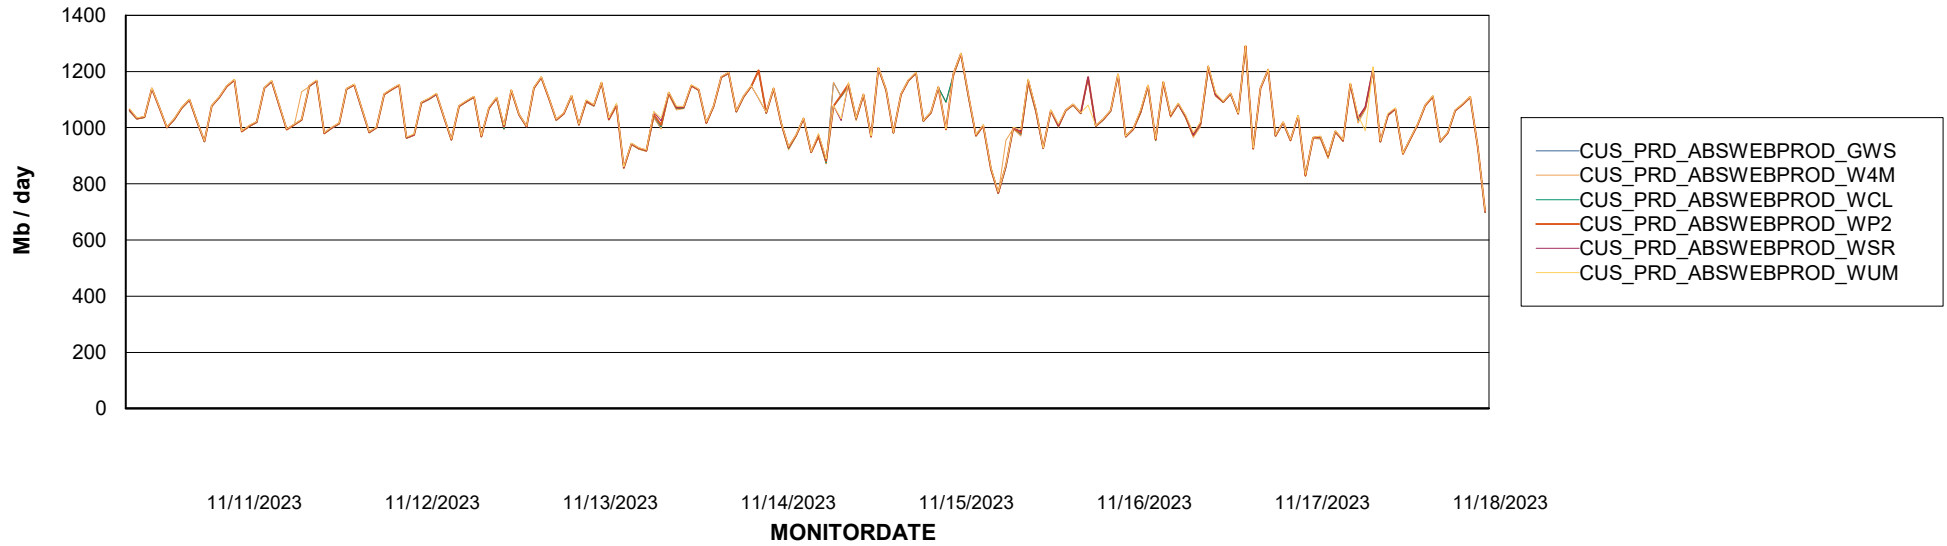

Avg memory used per ReportServer Service

Weekly SLA Customer Report

Customer CUS_Production (24/7)
Database ID 131

ABSSolute Web Component Services

Avg memory used per ABS Web component

Weekly SLA Customer Report