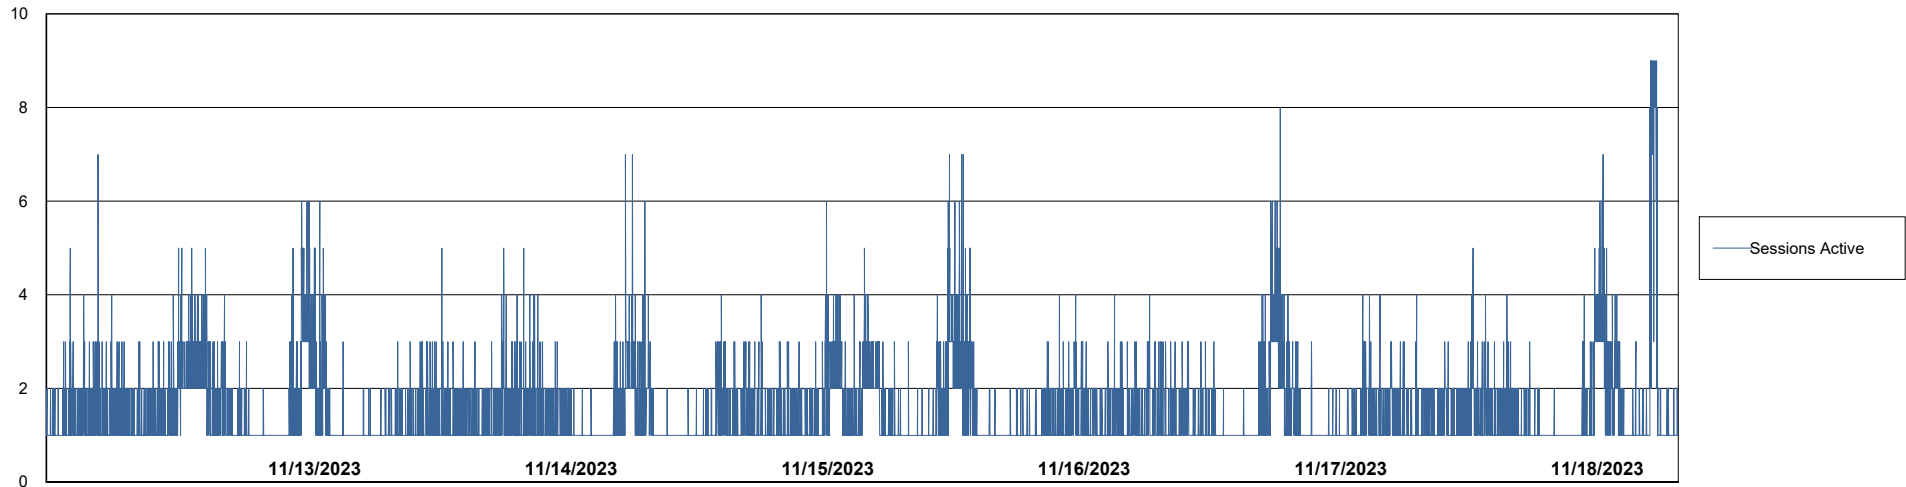

Weekly SLA Customer Report

Customer CUS_Production (24/7)
Database ID 131

Harddisk Usage CUS_PRD_ABSWEBPROD

	Free disk space on C: (%)	Total disk space on C: (Gb)	Used disk space on C: (Gb)
11/18/2023	89	199	22
11/17/2023	89	199	22
11/16/2023	89	199	22
11/15/2023	89	199	22
11/14/2023	89	199	21
11/13/2023	90	199	21
11/12/2023	89	199	21

Weekly SLA Customer Report

Customer CUS_Production (24/7)
Database ID 131

Database Performance CUS_PRD_ABSDB1_ABS1

Weekly SLA Customer Report

Customer CUS_Production (24/7)
Database ID 131

Database Performance CUS_PRD_ABSDB2_HSBABS1