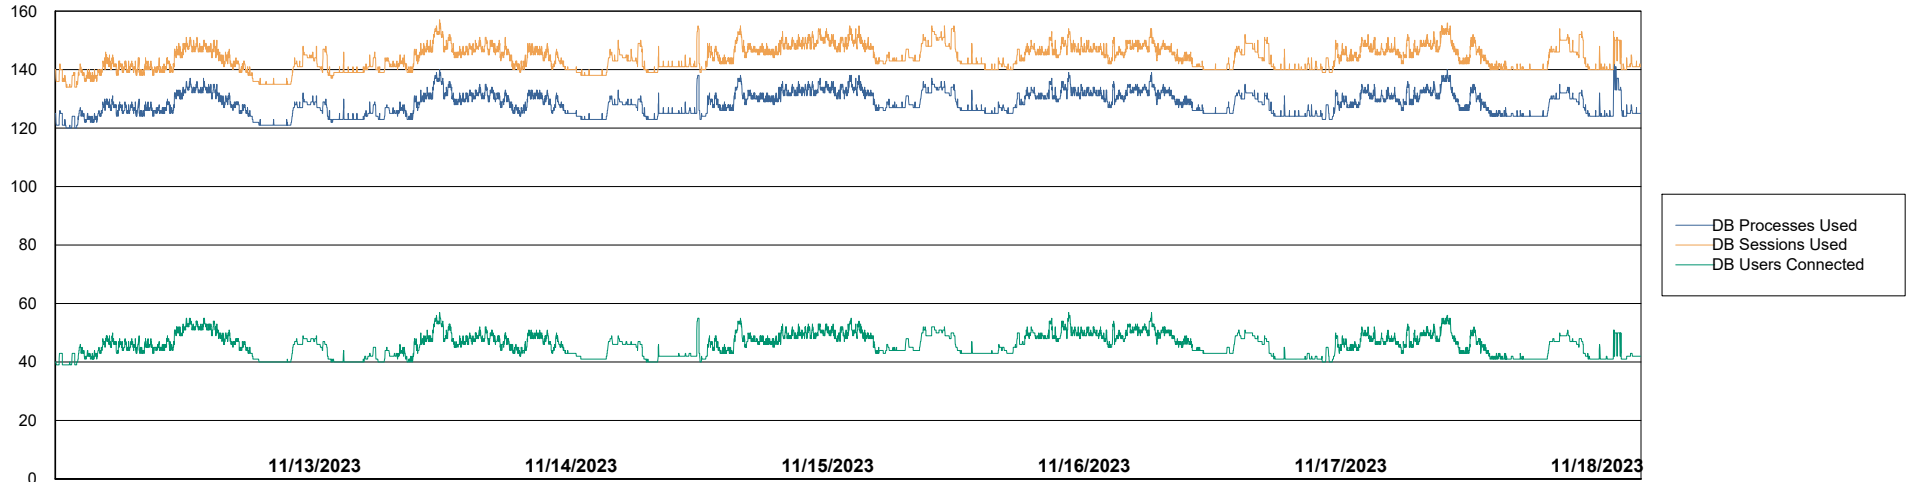

Database Performance CUS_PRD_ABSDB1_ABS1