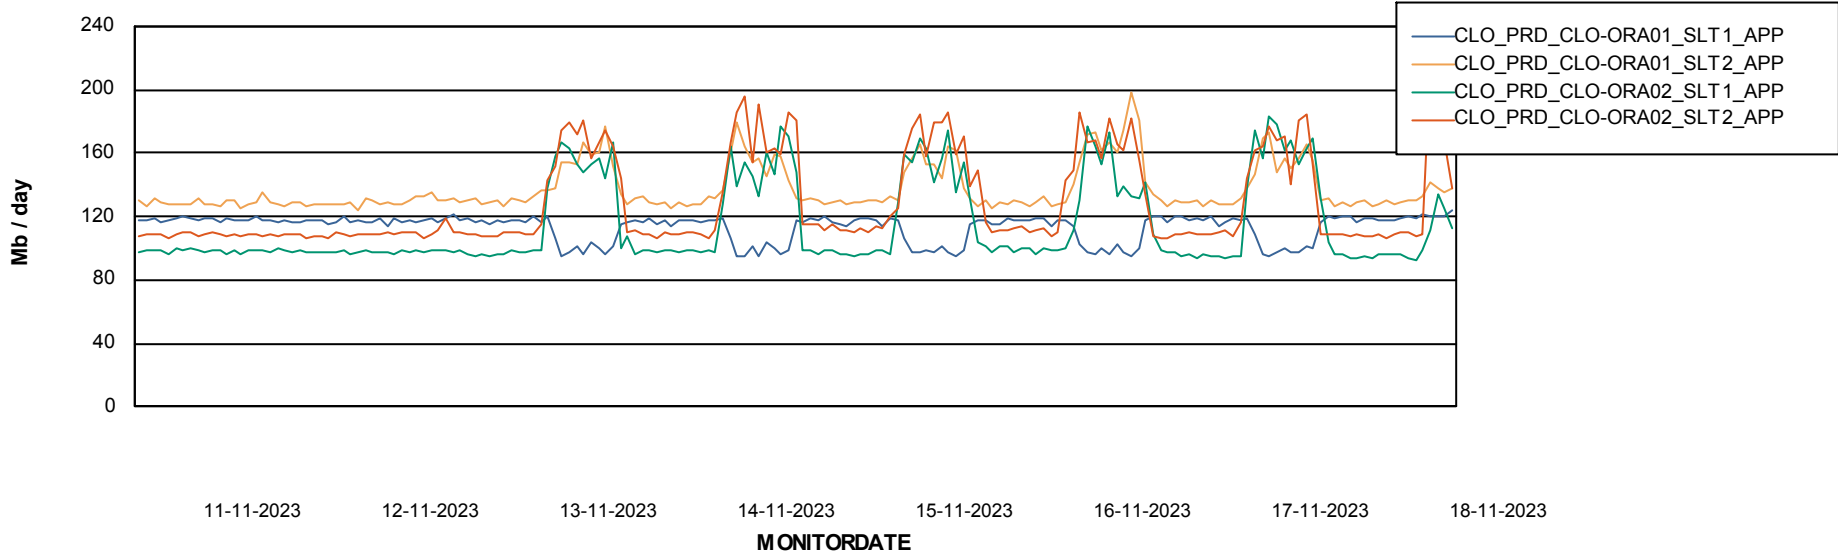

ABSSolute Application Server Services

Avg memory used per ABS Server Service