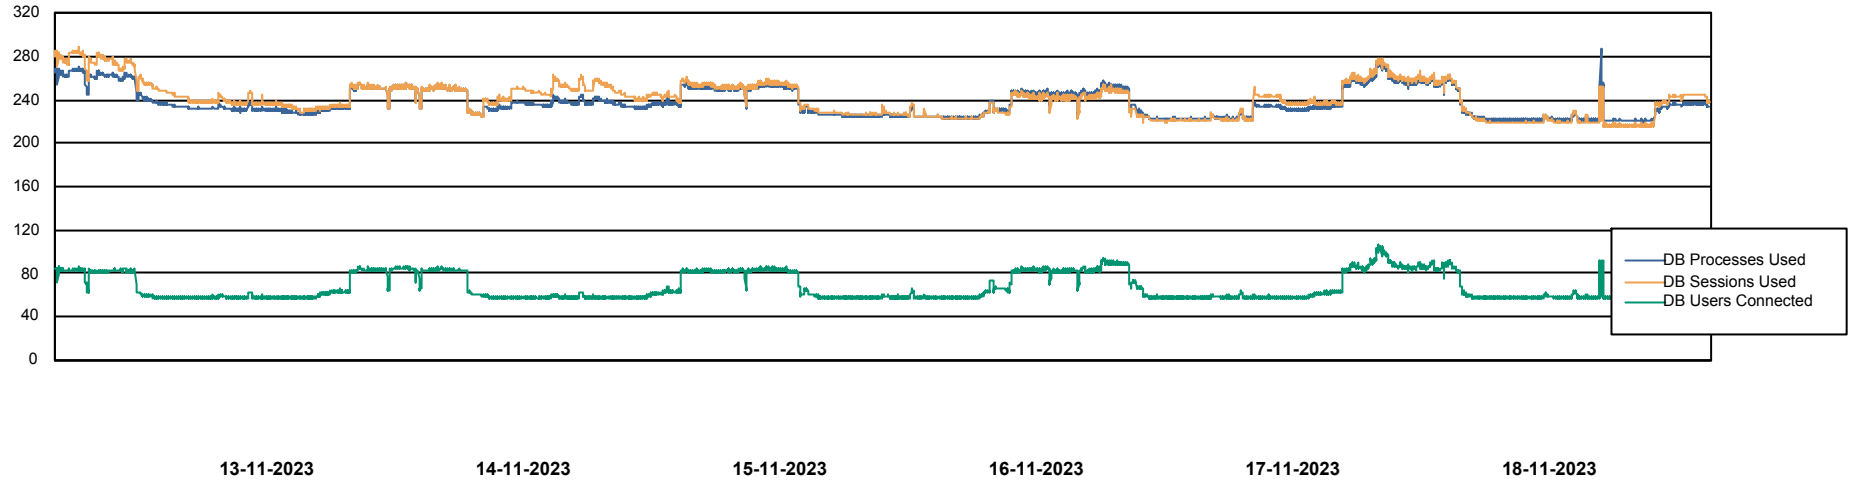

Database Performance CLODB_PRD_CLO-ORA01