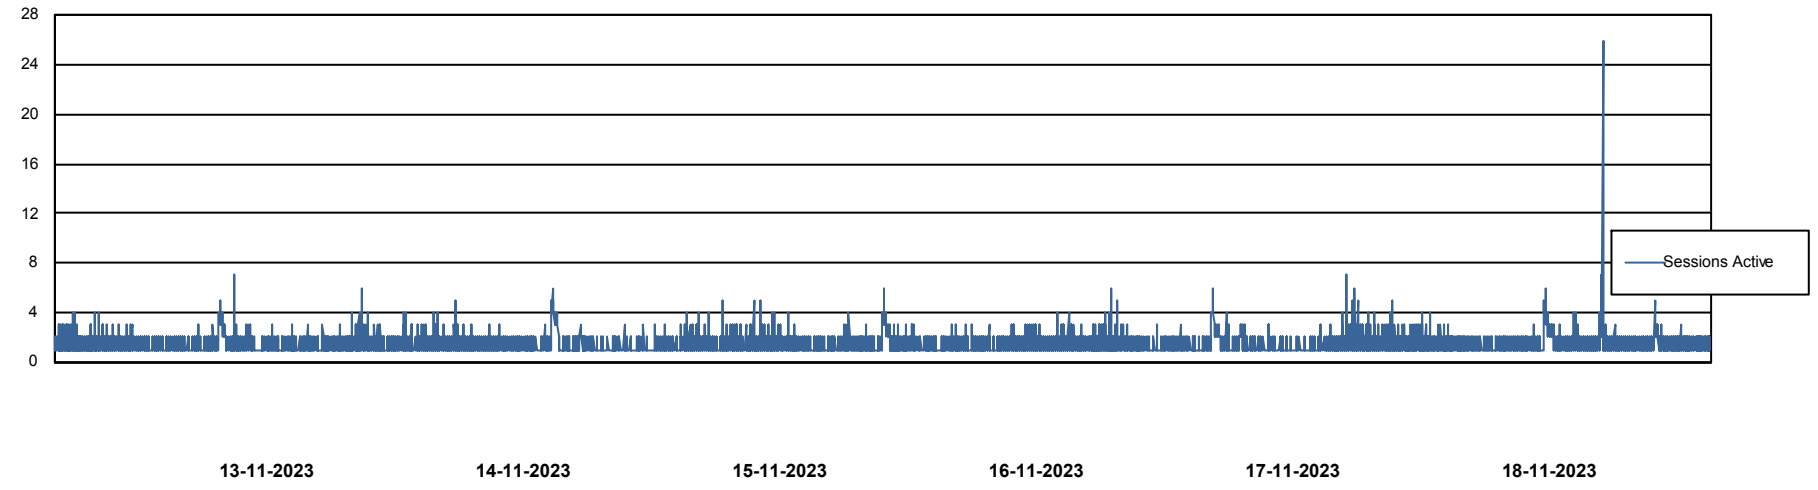

Database Performance CLODB_PRD_CLO-ORA01