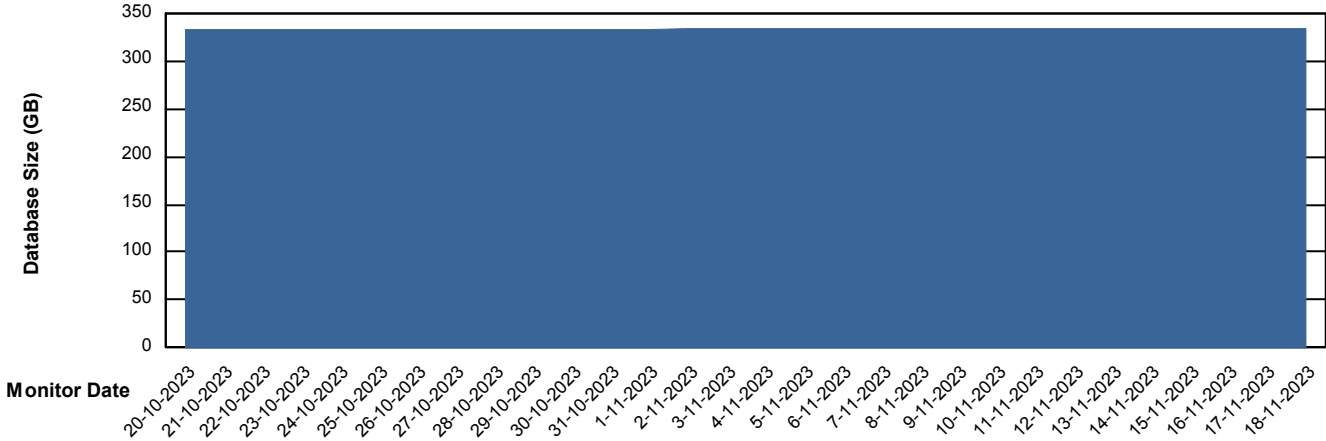

DATABASE SIZE CLODB_PRD_CLO-ORA01

Database growth over last month