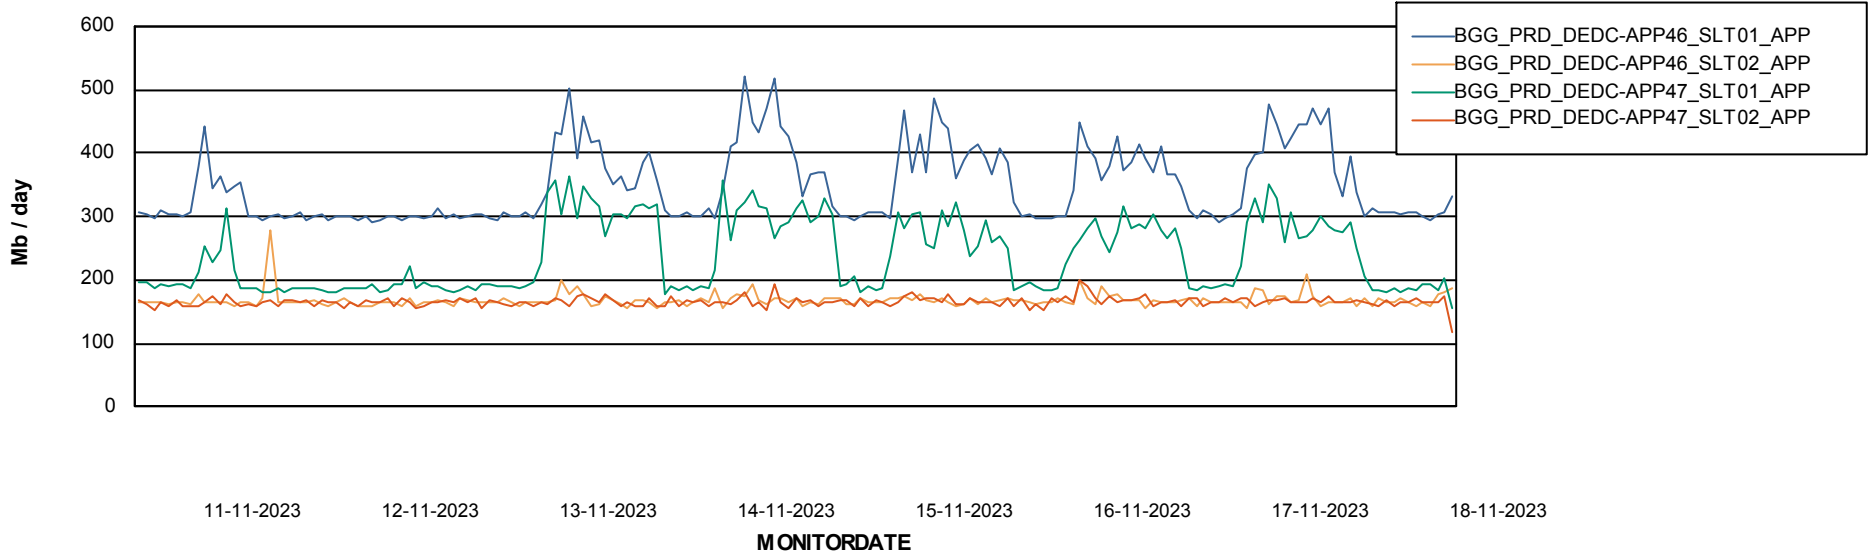

DB Processes Max 0
DB Processes Max 1,000

Weekly SLA Customer Report

Customer BGG_Production
 Database ID 162

DATABASE SIZE BGG_PRD_DEDC-DB07_DB_Production

Database growth over last month

Database Tablespace BGG_PRD_DEDC-DB07_DB_Production

Date	Tablespace Name	Filesize (Gb)	Usedsize (Gb)	Percentage free
18-11-2023	ABSDATA	656	551	16
	INDX	38	26	32
17-11-2023	ABSDATA	656	551	16
	INDX	38	26	32
16-11-2023	ABSDATA	656	551	16
	INDX	38	26	32
15-11-2023	ABSDATA	656	551	16
	INDX	38	26	32
14-11-2023	ABSDATA	656	550	16
	INDX	38	26	32
13-11-2023	ABSDATA	656	550	16
	INDX	38	26	32
12-11-2023	ABSDATA	656	550	16
	INDX	38	26	32

Weekly SLA Customer Report

Customer BGG_Production
Database ID 162

ABSSolute Application Server Services

Avg memory used per ABS Server Service

Avg users per day per ABS server

Weekly SLA Customer Report

Customer BGG_Production
Database ID 162