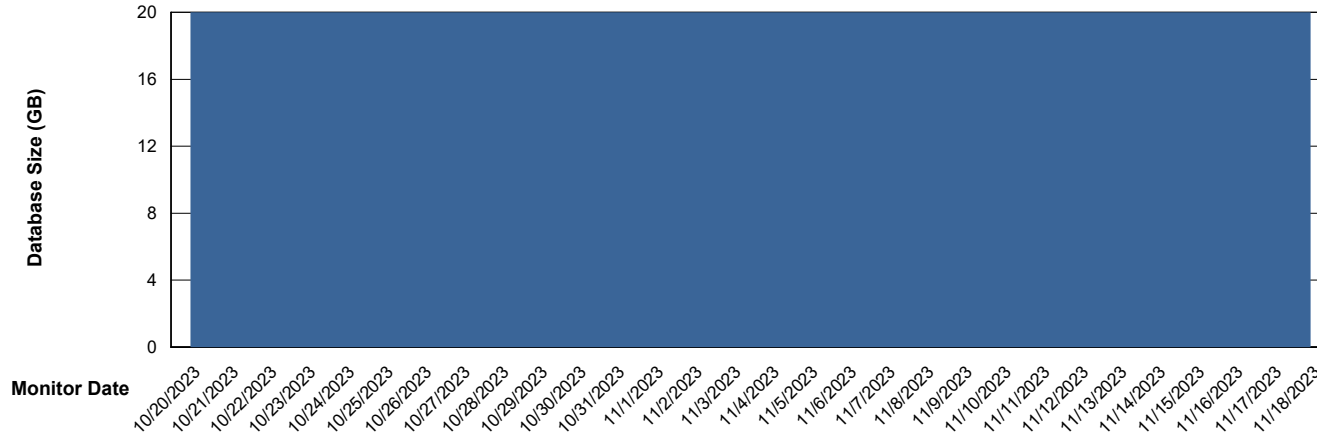

DATABASE SIZE AUJ EMCC

Database growth over last month