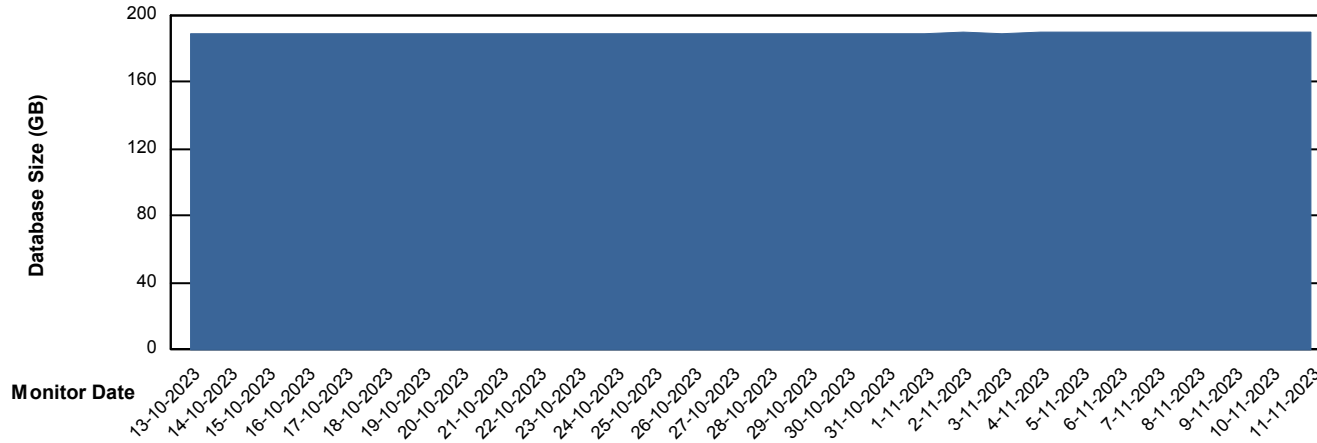

DATABASE SIZE VOSDB_BI

Database growth over last month