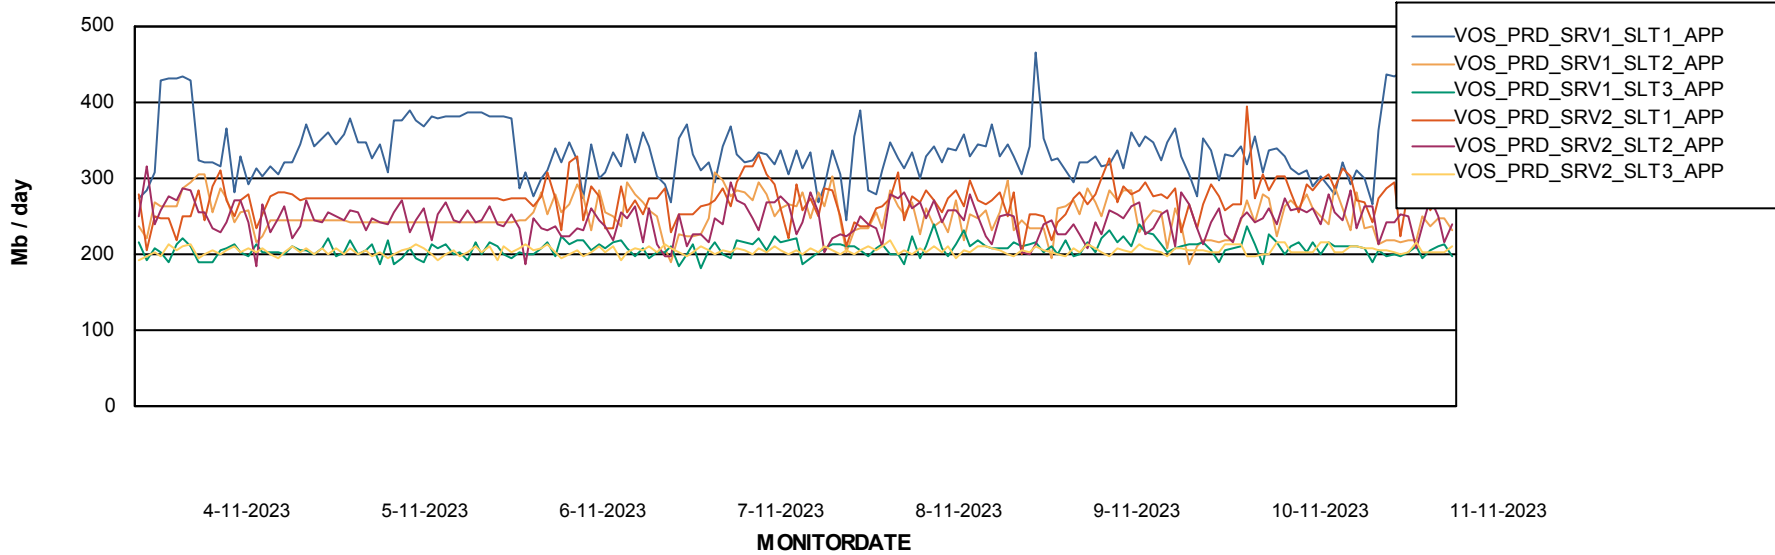

ABSSolute Application Server Services

Avg memory used per ABS Server Service