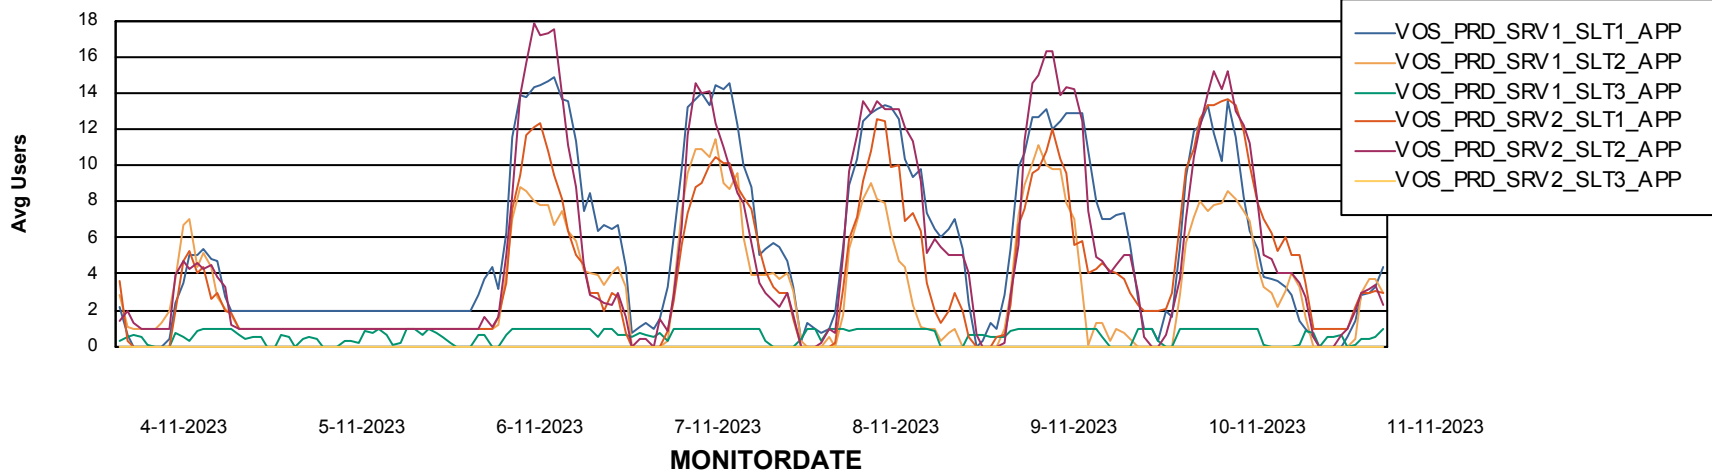

Avg users per day per ABS server