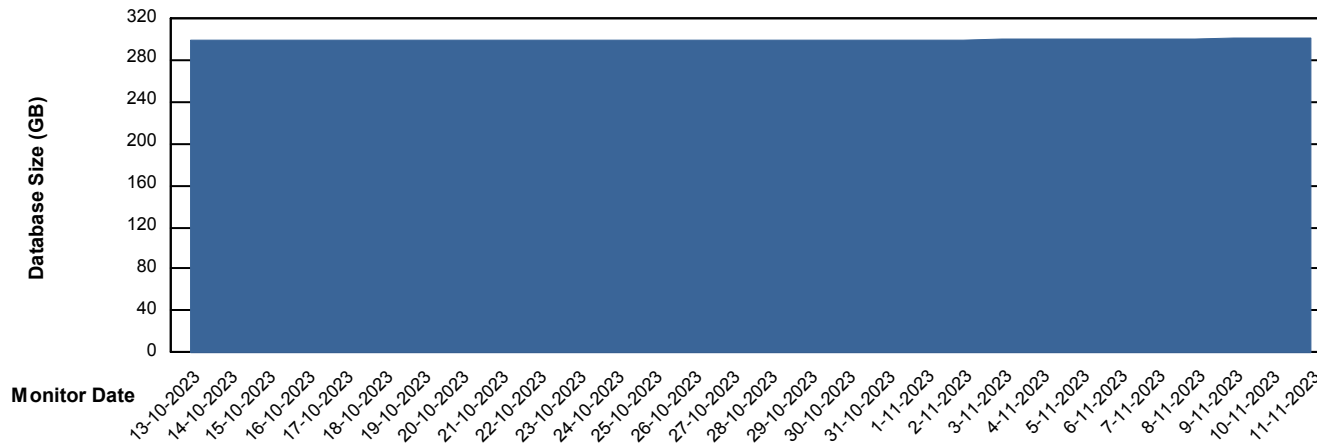

DATABASE SIZE VOSDB_Production

Database growth over last month