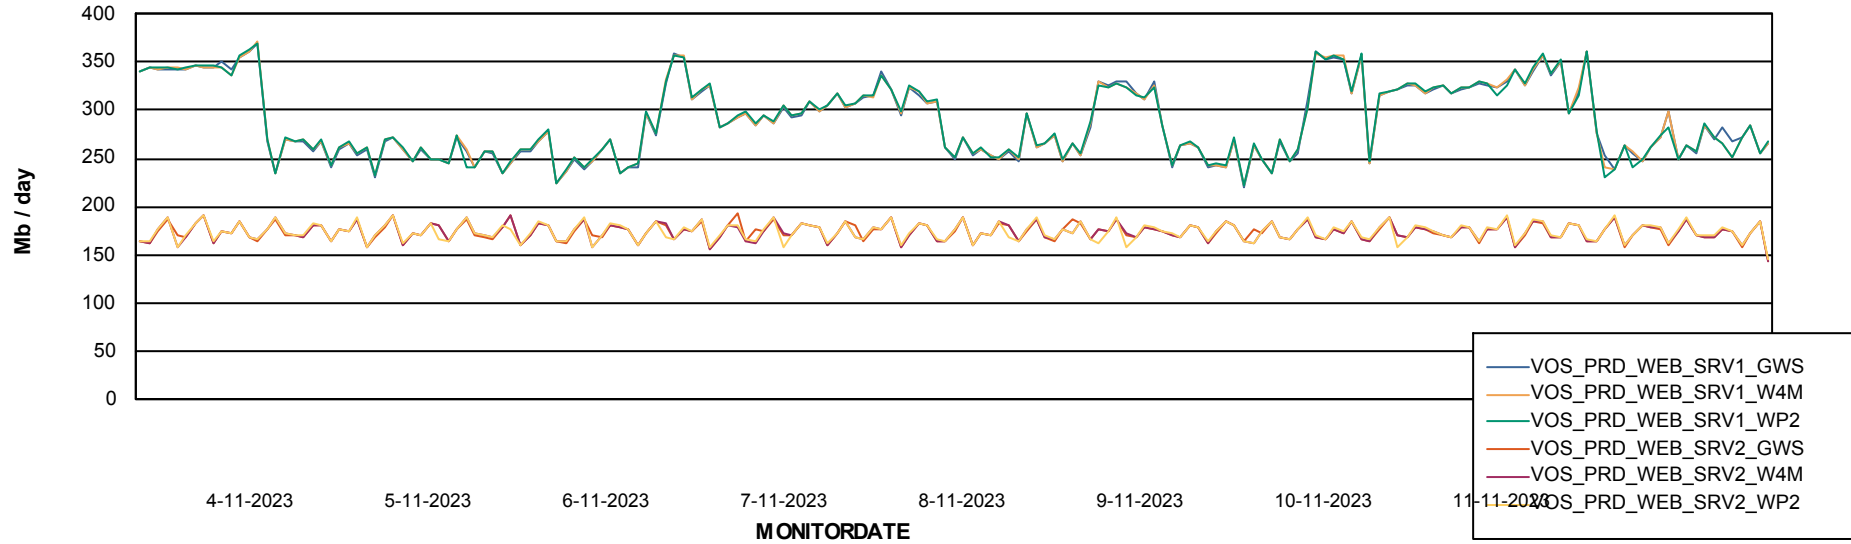

ABSSolute Web Component Services

Avg memory used per ABS Web component