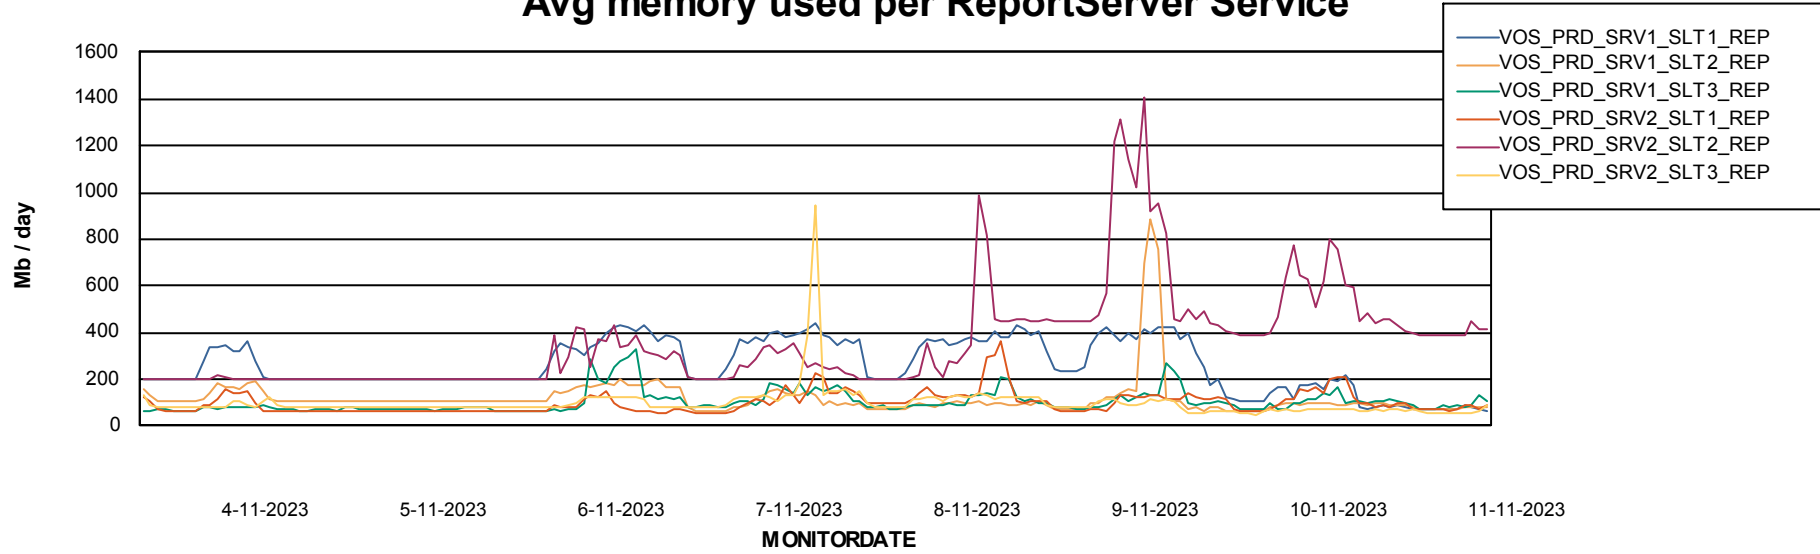

ABSSolute Application ReportServer Services

Avg memory used per ReportServer Service