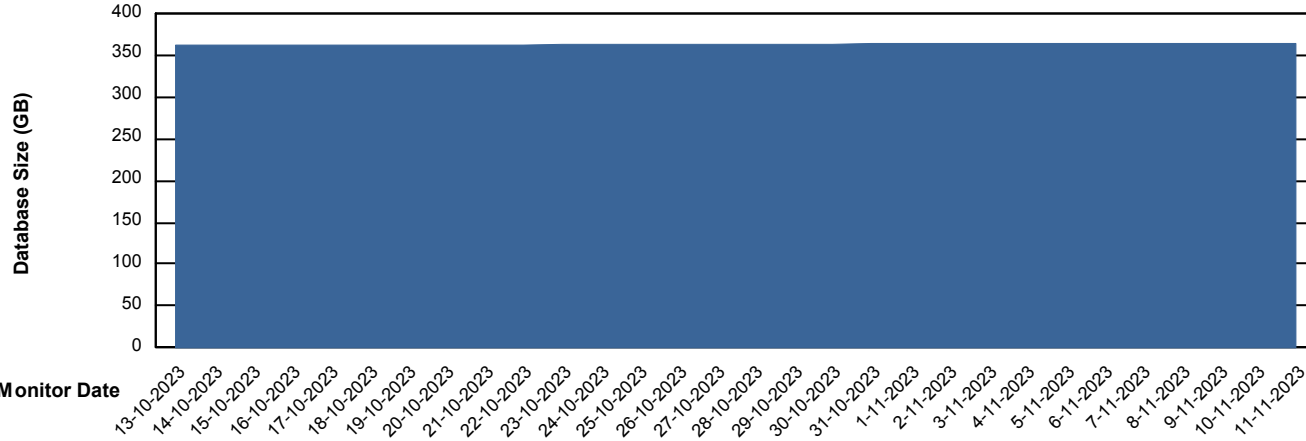

Weekly SLA Customer Report

Customer VEN_Production
Database ID 35

Database Performance VENDB_Production

Weekly SLA Customer Report

Customer VEN_Production
Database ID 35

Database Performance VENDB_Standby

DB Processes Max 300

Weekly SLA Customer Report

Customer VEN_Production
 Database ID 35

DATABASE SIZE VENDB_Production

Database growth over last month

Database Tablespace VENDB_Production

Date	Tablespace Name	Filesize (Gb)	Usedsize (Gb)	Percentage free
11-11-2023	ABSDATA	222	186	16
	INDX	207	169	19
10-11-2023	ABSDATA	222	186	16
	INDX	207	169	19
9-11-2023	ABSDATA	222	186	16
	INDX	207	169	19
8-11-2023	ABSDATA	222	186	16
	INDX	207	169	19
7-11-2023	ABSDATA	222	186	16
	INDX	207	168	19
6-11-2023	ABSDATA	222	186	16
	INDX	207	168	19
5-11-2023	ABSDATA	222	186	16
	INDX	207	168	19