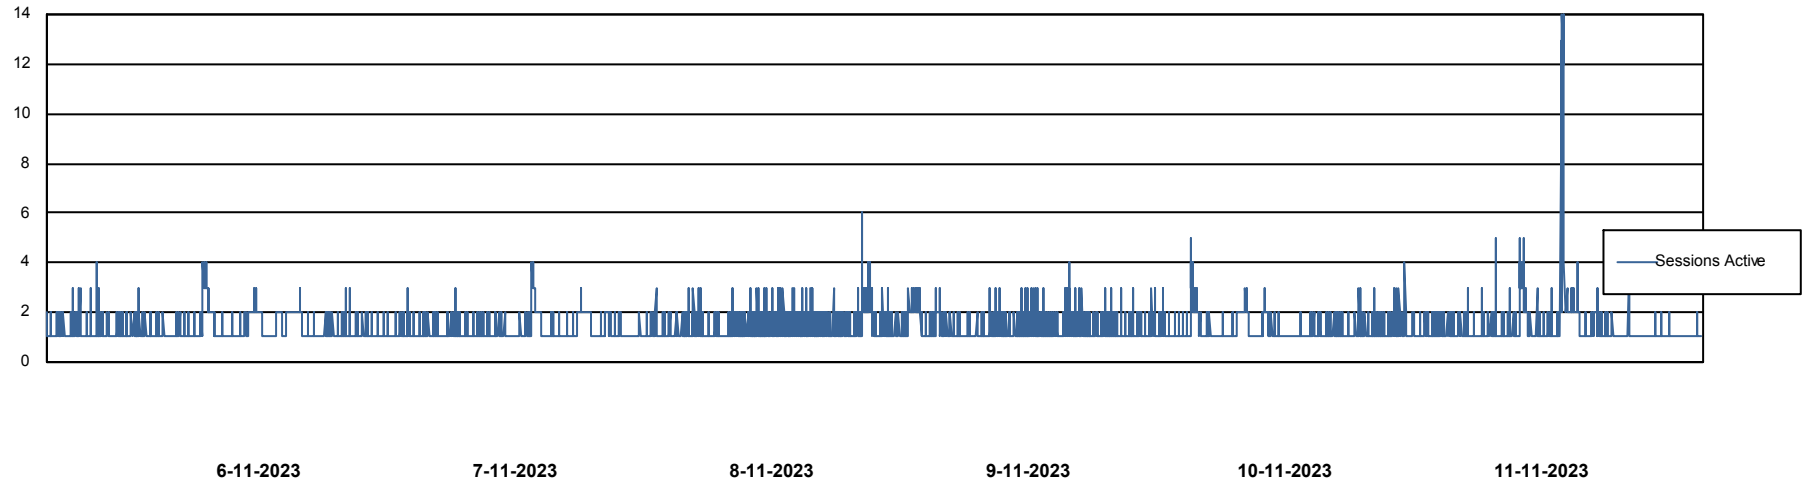

Harddisk Usage STK_PRD_ABSWEB02

	Free disk space on C: (%)	Total disk space on C: (Gb)	Used disk space on C: (Gb)
11-11-2023	82	150	27
10-11-2023	82	150	27
9-11-2023	82	150	27
8-11-2023	82	150	27
7-11-2023	82	150	27
6-11-2023	82	150	26
5-11-2023	82	150	27

Weekly SLA Customer Report

Customer STK_Production
Database ID 82

Database Performance STKDB_Production

Weekly SLA Customer Report

Customer STK_Production
Database ID 82

Database Performance STKDB_Standby

DB Processes Max 1,000