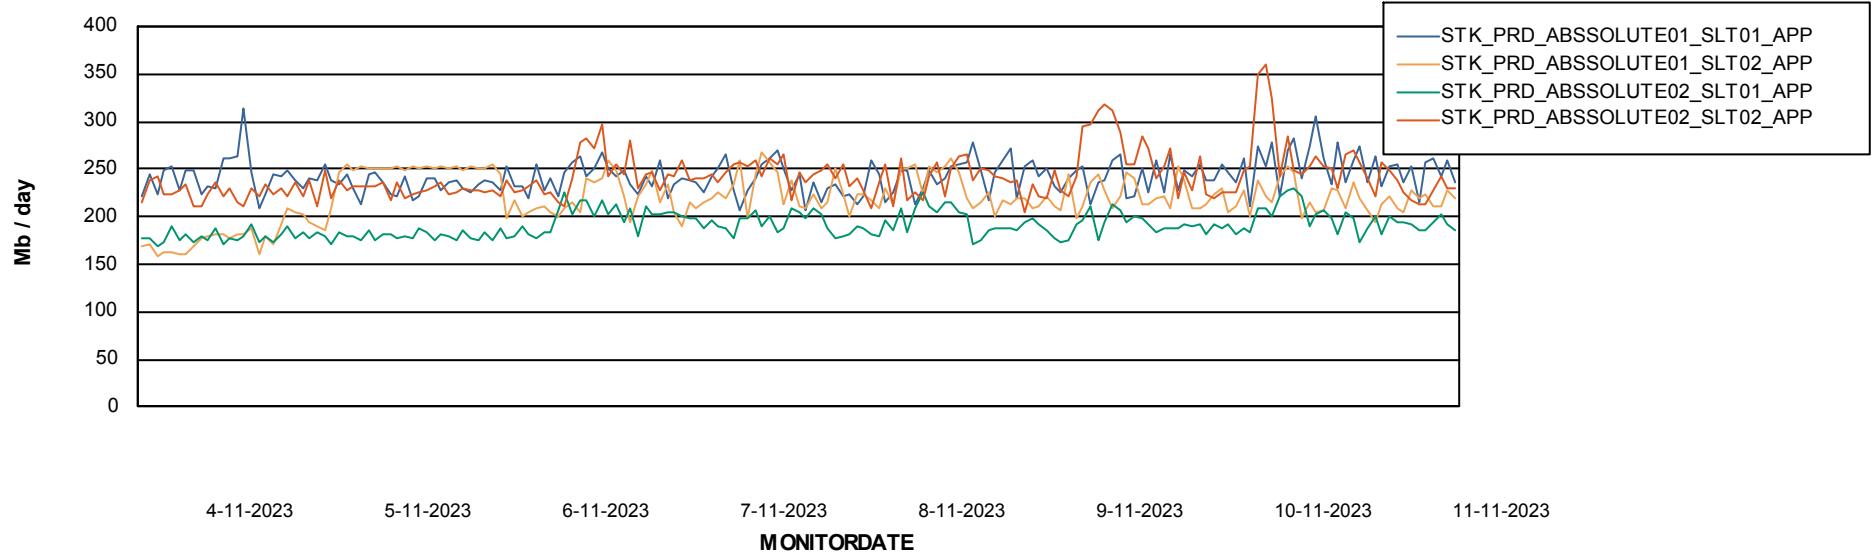

ABSSolute Application Server Services

Avg memory used per ABS Server Service