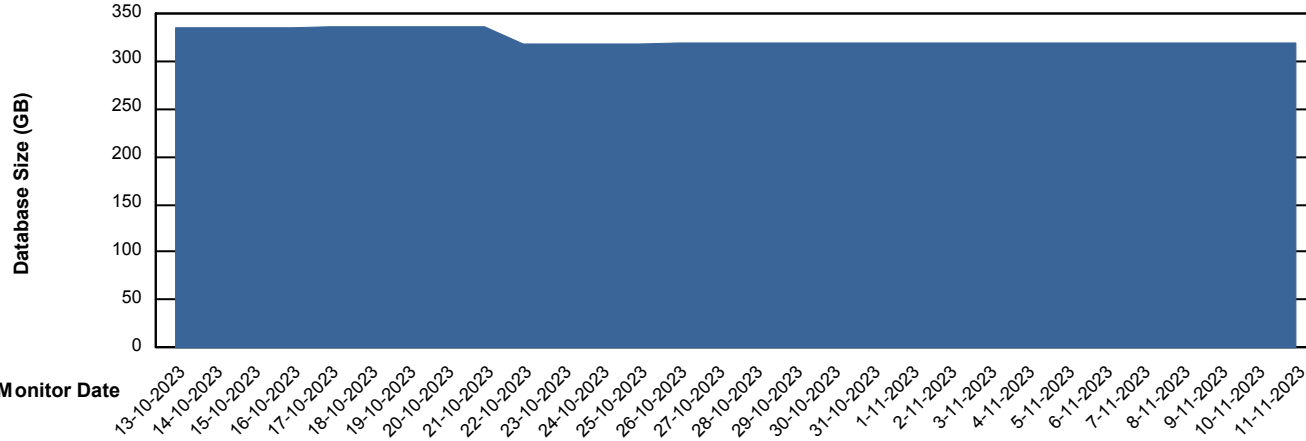

DATABASE SIZE STKDB_Production

Database growth over last month