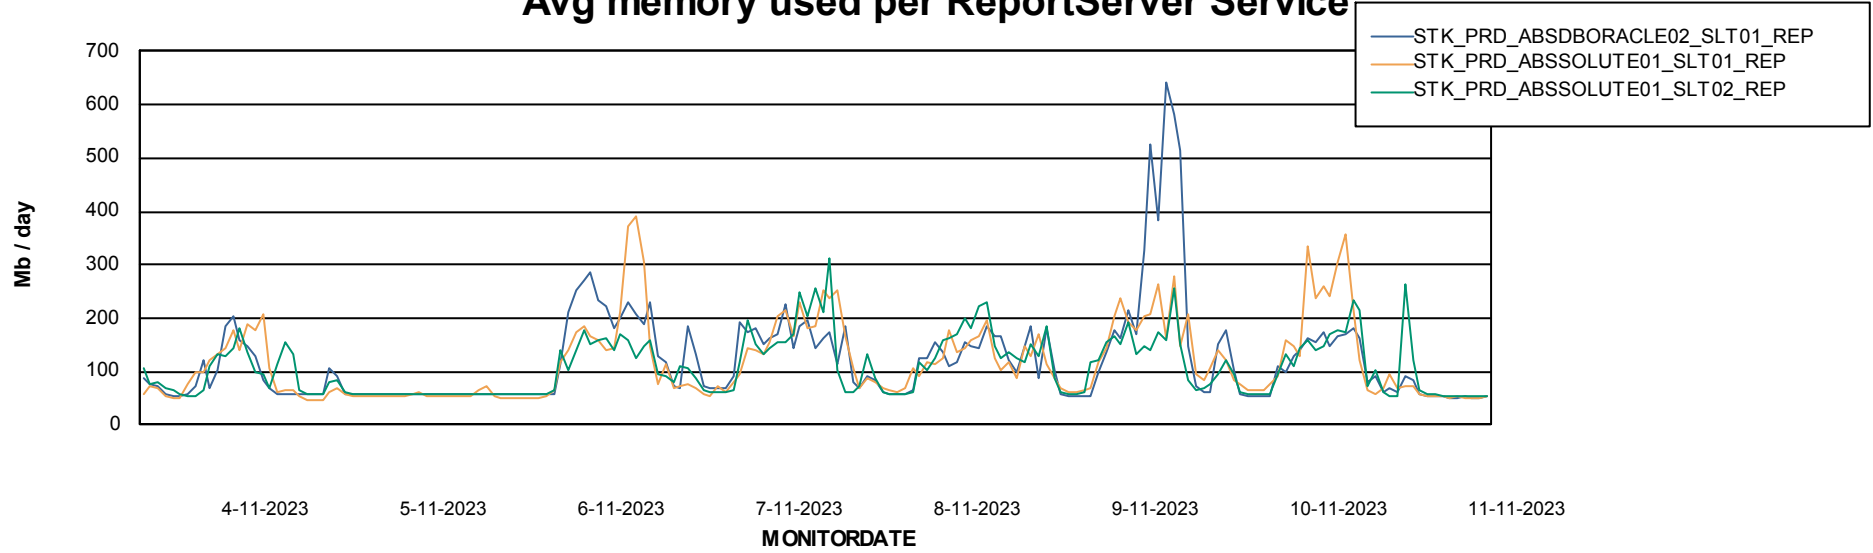

Avg memory used per ABS Server Service

Avg users per day per ABS server

Weekly SLA Customer Report

Customer STK_Production
Database ID 82

ABSSolute Application ReportServer Services

Avg memory used per ReportServer Service