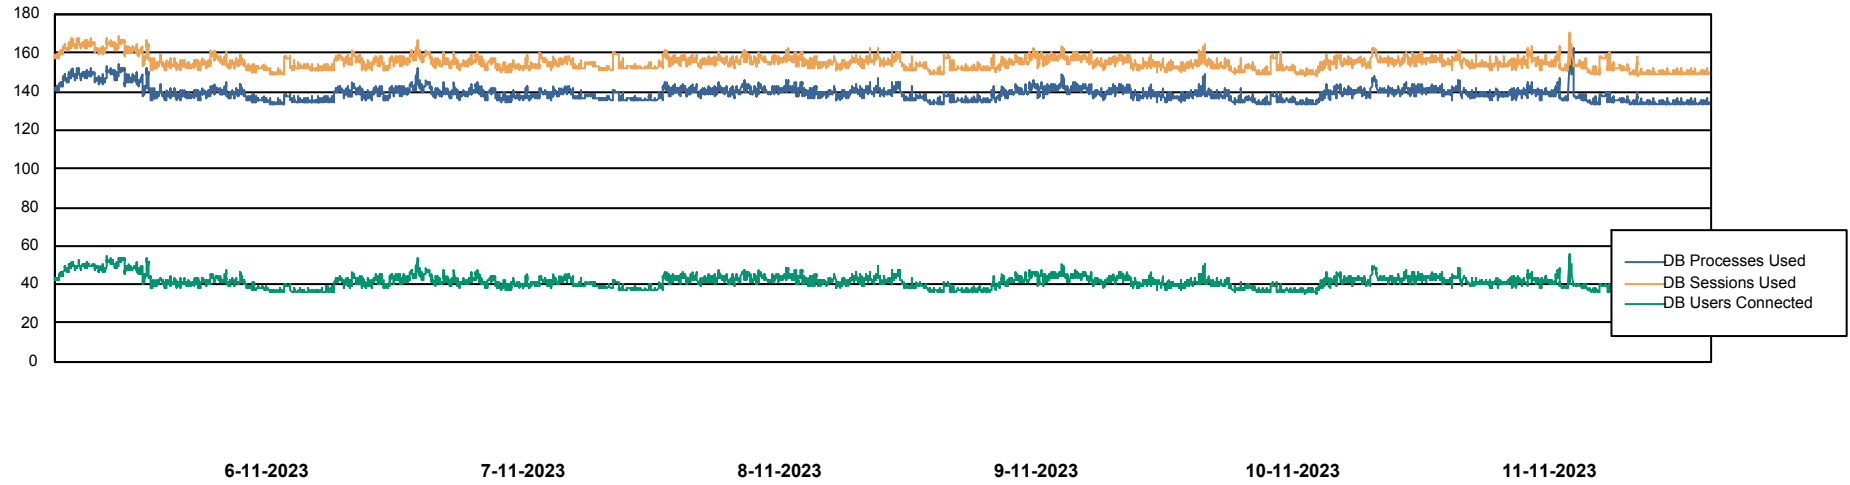

Database Performance STKDB_Production