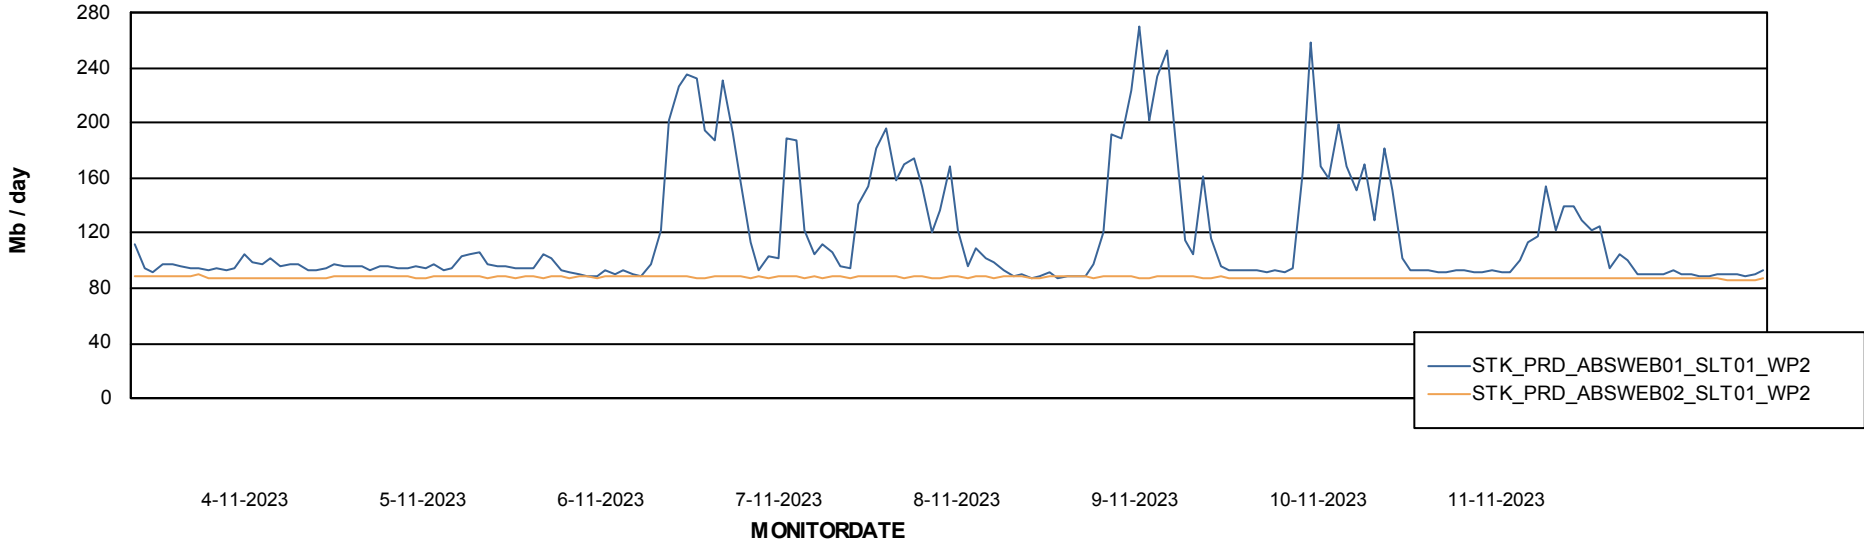

ABSSolute Web Component Services

Avg memory used per ABS Web component