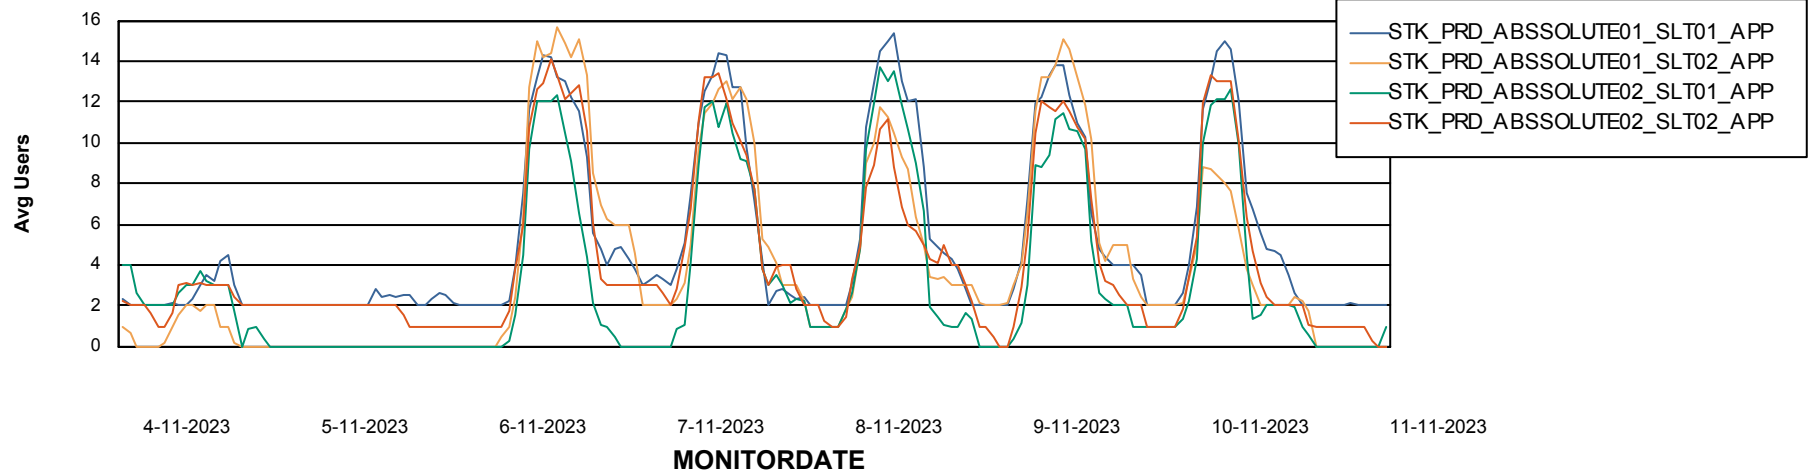

Avg users per day per ABS server