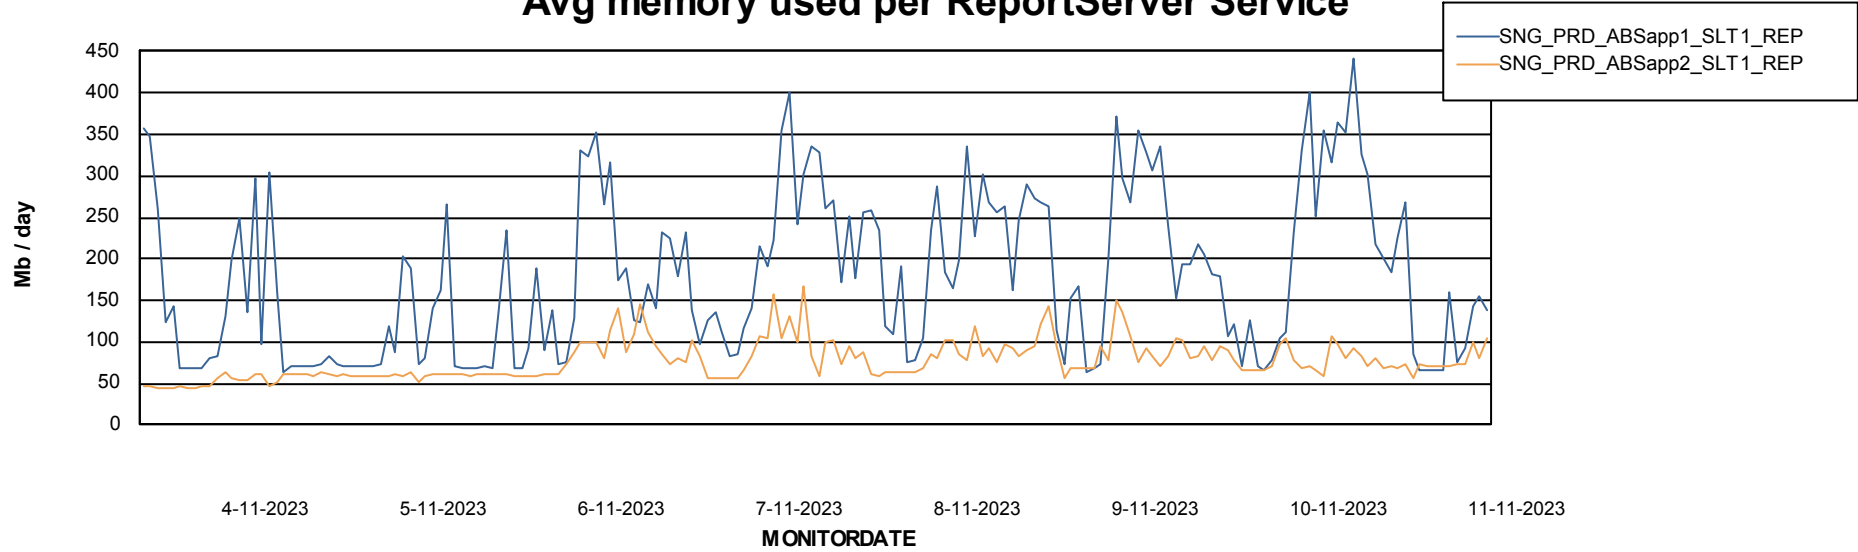

ABSSolute Application ReportServer Services

Avg memory used per ReportServer Service