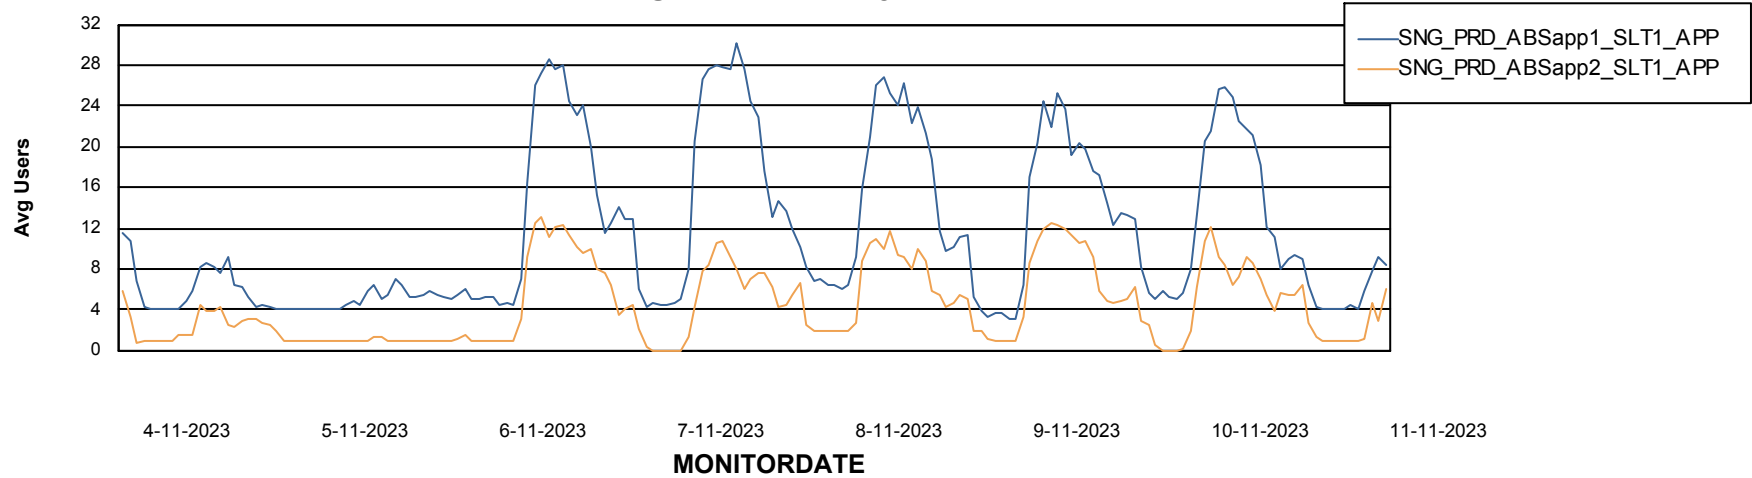

Weekly SLA Customer Report

Customer SNG_Production
Database ID 70

ABSSolute Application Server Services

Avg memory used per ABS Server Service

Avg users per day per ABS server

Weekly SLA Customer Report

Customer SNG_Production
Database ID 70