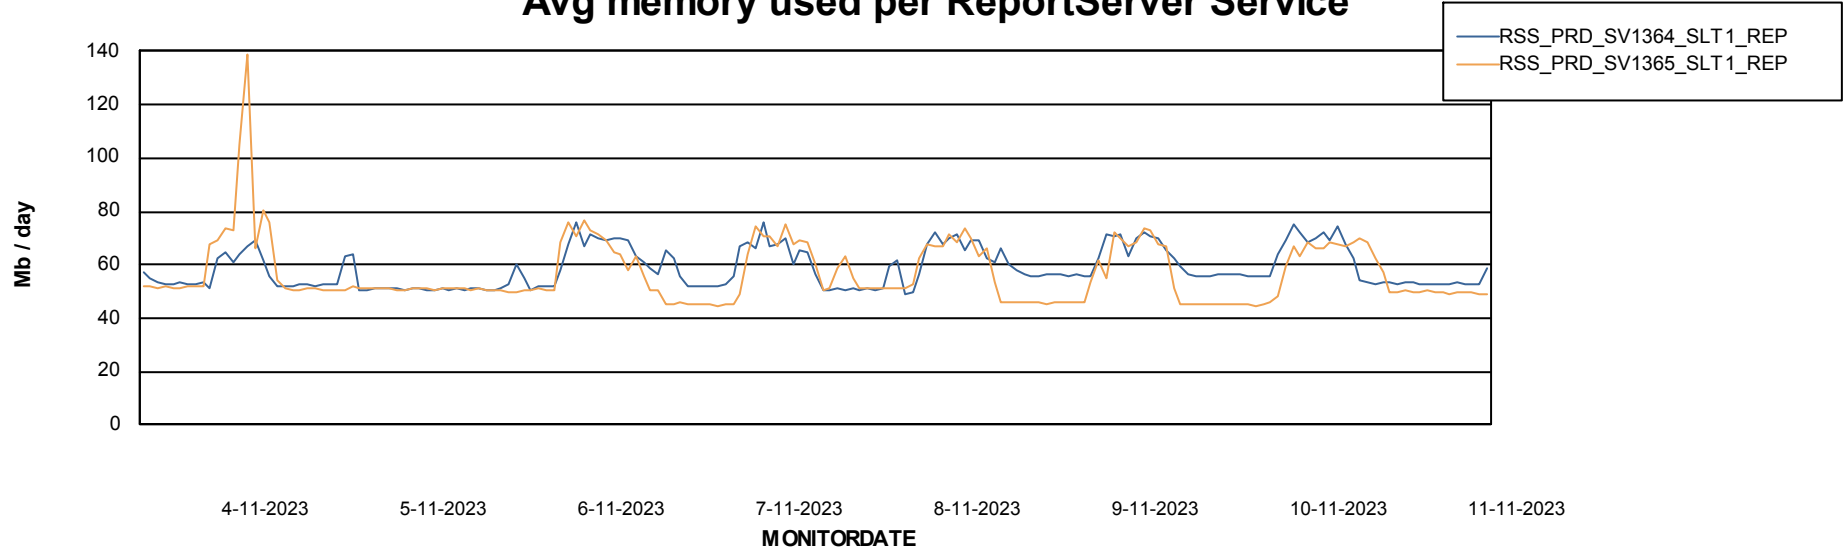

Avg memory used per ABS Server Service

Avg users per day per ABS server

Weekly SLA Customer Report

Customer RSS Production
Database ID 52

ABSSolute Application ReportServer Services

Avg memory used per ReportServer Service