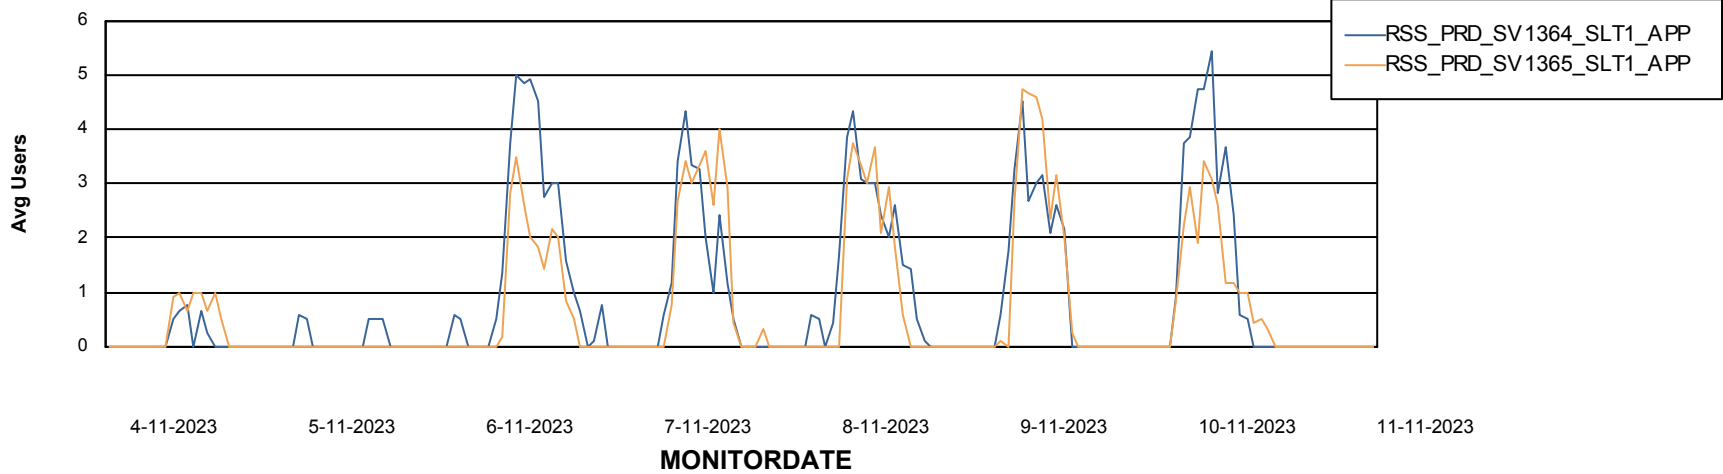

Avg users per day per ABS server