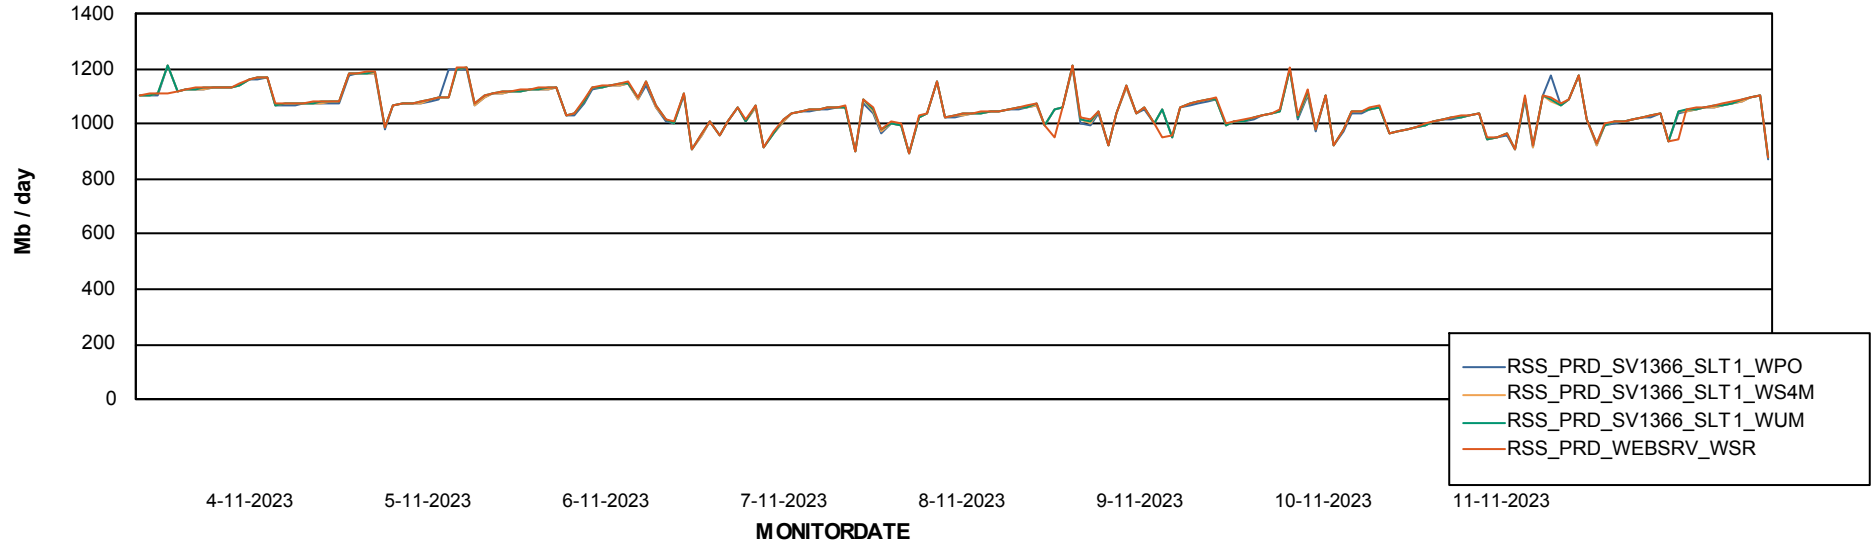

Avg memory used per ABS Server Service

Avg users per day per ABS server

Weekly SLA Customer Report

Customer RSS Production
Database ID 52

ABSSolute Application ReportServer Services

Avg memory used per ReportServer Service

Weekly SLA Customer Report

Customer RSS Production
Database ID 52

ABSSolute Web Component Services

Avg memory used per ABS Web component

Weekly SLA Customer Report

Customer RSS Production
Database ID 52

Disaster per ABS component