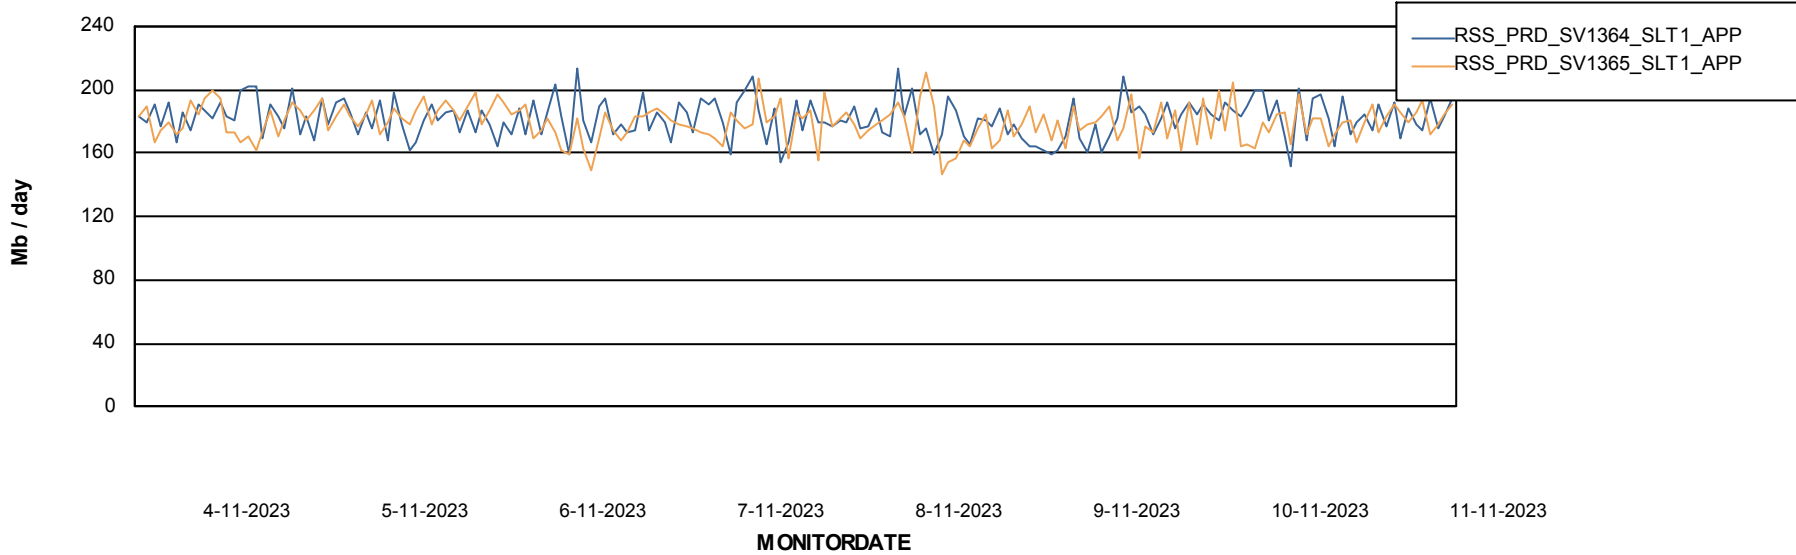

ABSSolute Application Server Services

Avg memory used per ABS Server Service