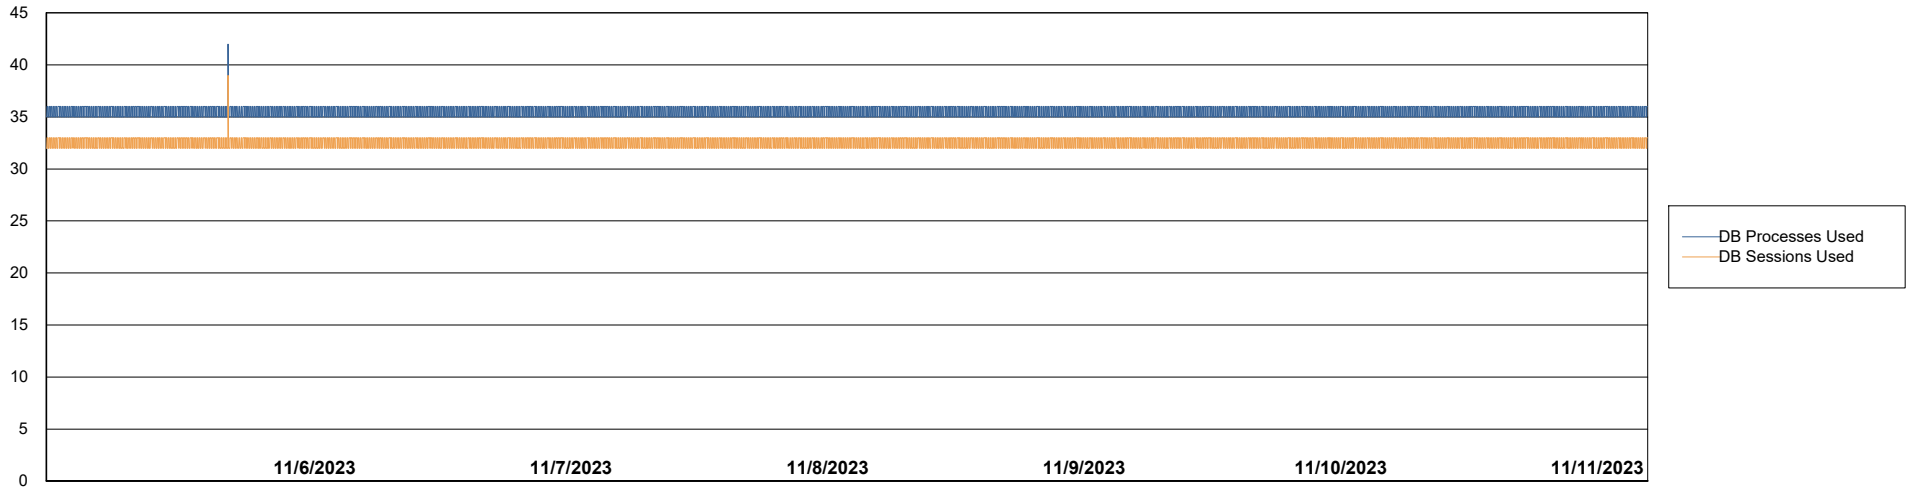

Database Performance PHS_PRD_GCAB993B_HSBABS1

DB Processes Max 1,000