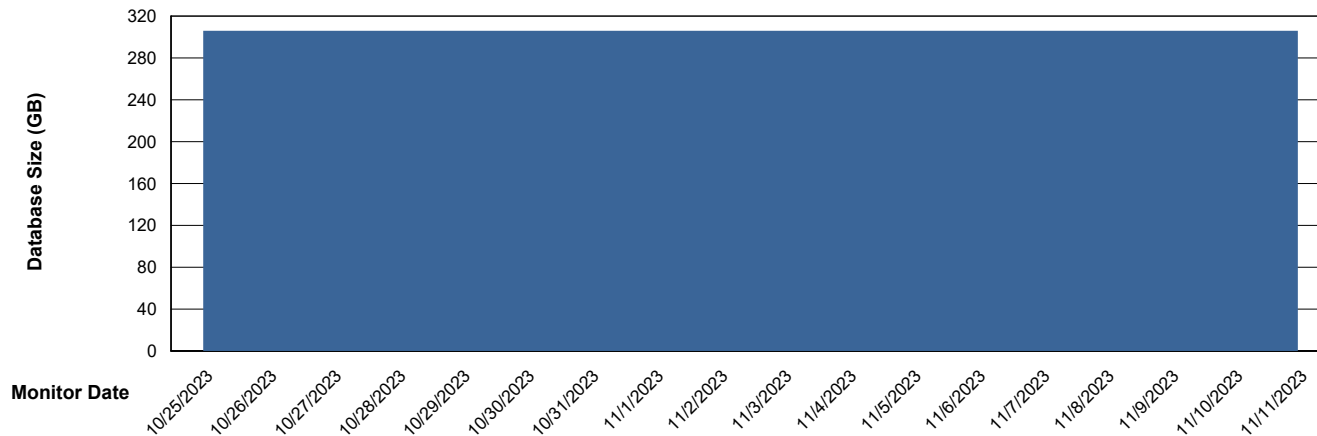

DATABASE SIZE PHS_TST_GCAB994B_ABST

Database growth over last month