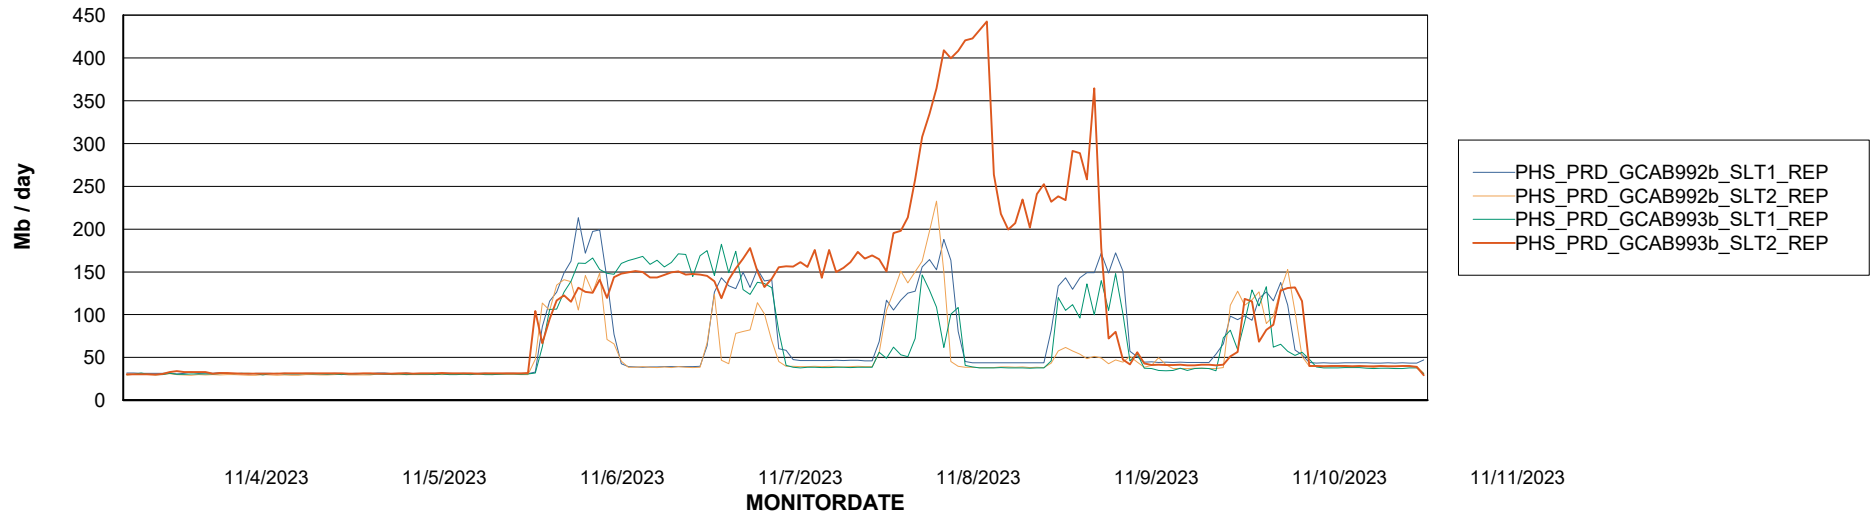

Avg users per day per ABS server

Weekly SLA Customer Report

Customer PHS_Production
Database ID 47

ABSSolute Application ReportServer Services

Avg memory used per ReportServer Service

Weekly SLA Customer Report