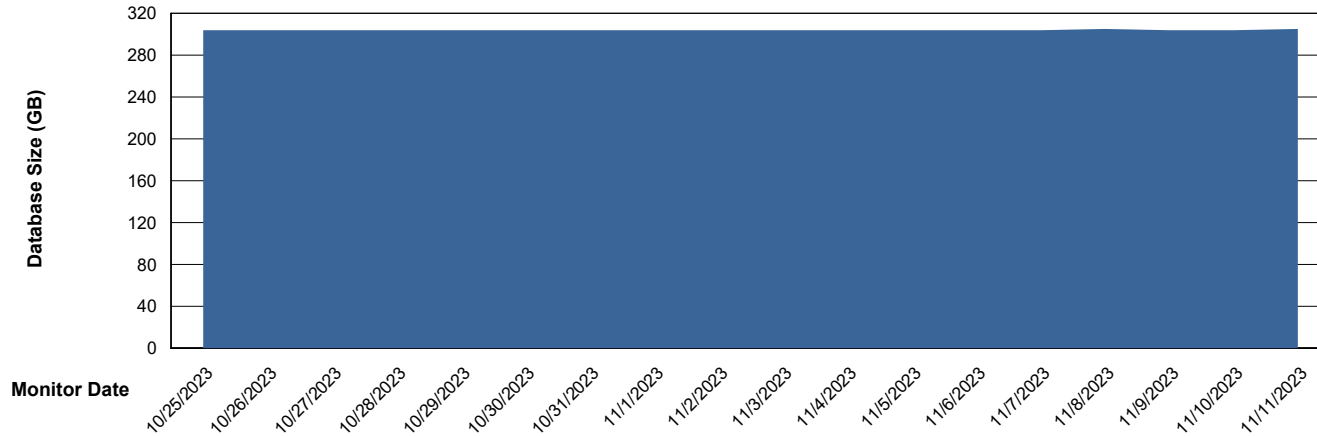

DATABASE SIZE PHS_PRD_GCAB992B_ABS1

Database growth over last month