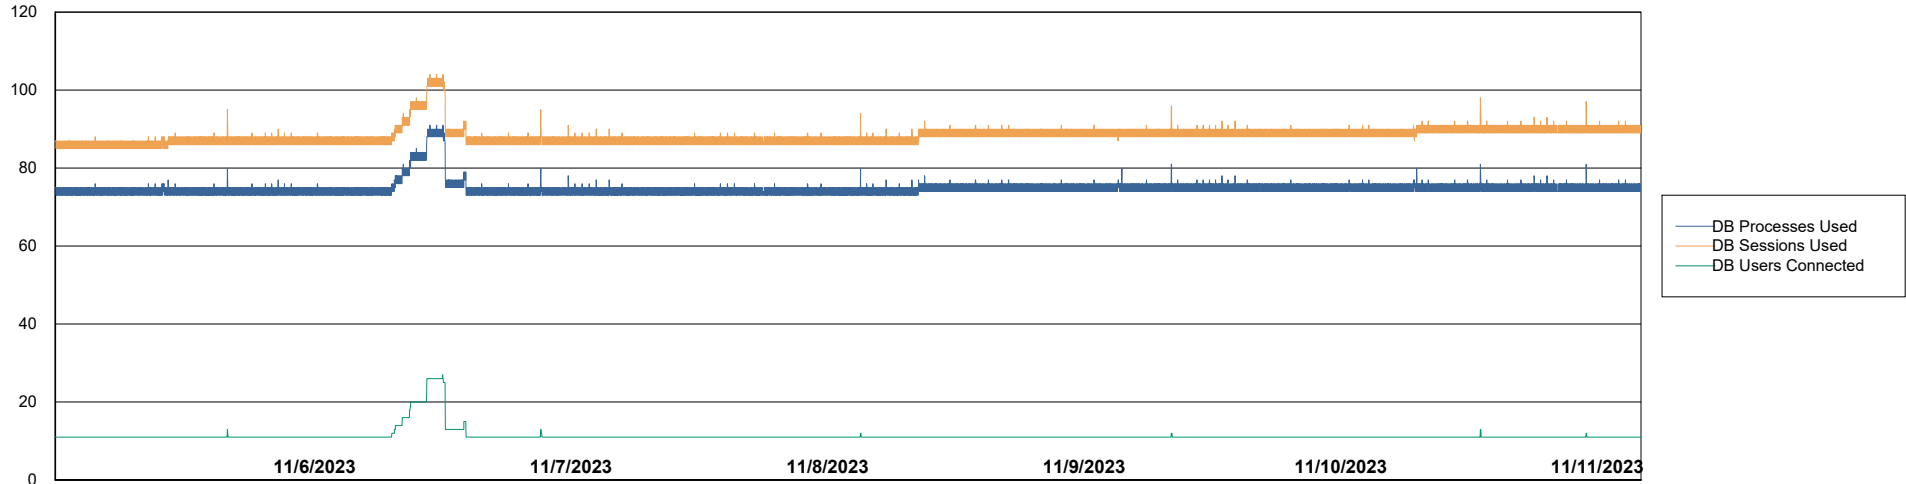

DB Processes Max 1,000

Weekly SLA Customer Report

Customer PHS_Production
Database ID 47

Database Performance PHS_TST_GCAB994B_ABST

Weekly SLA Customer Report

Customer PHS_Production
Database ID 47

DATABASE SIZE PHS_PRD_GCAB992B_ABS1