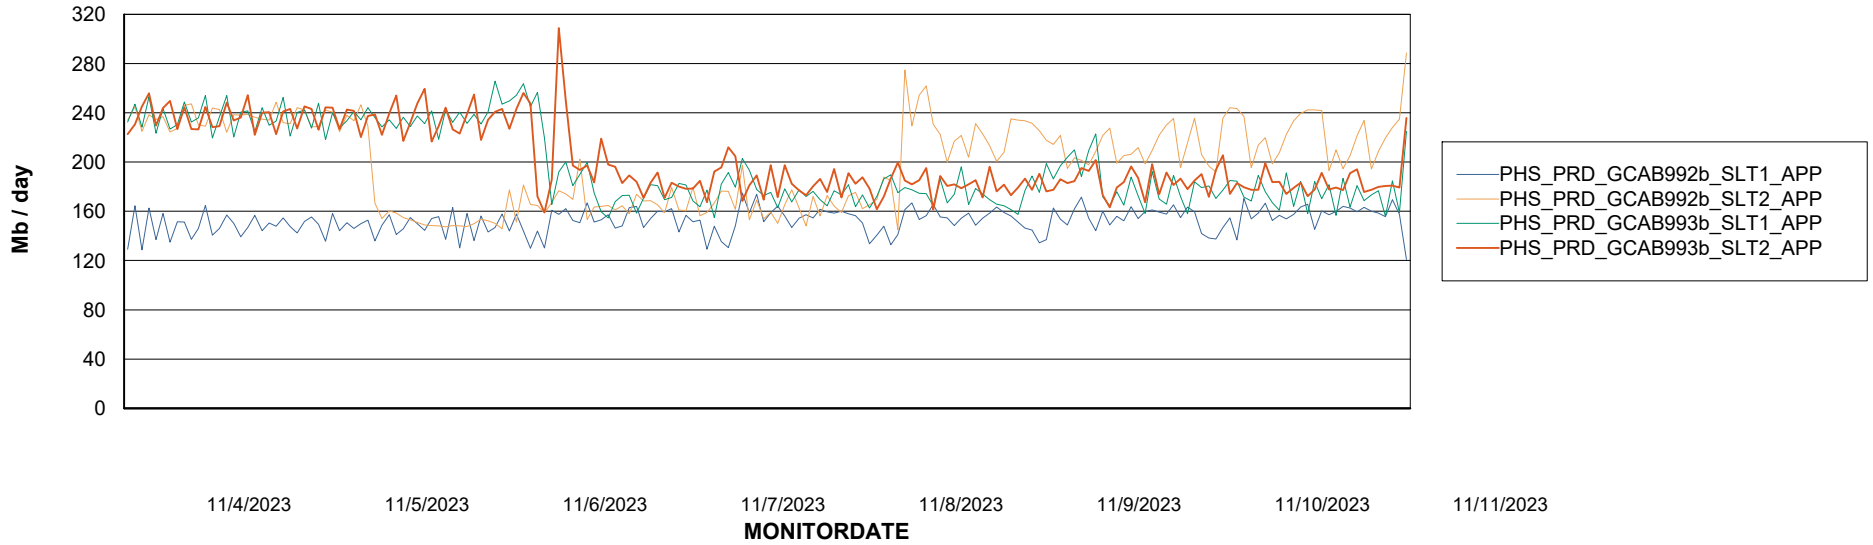

Standby Database Health PHS_Production

Recovery lag for last 7 days

Weekly SLA Customer Report

Customer PHS_Production
Database ID 47

ABSSolute Application Server Services

Avg memory used per ABS Server Service