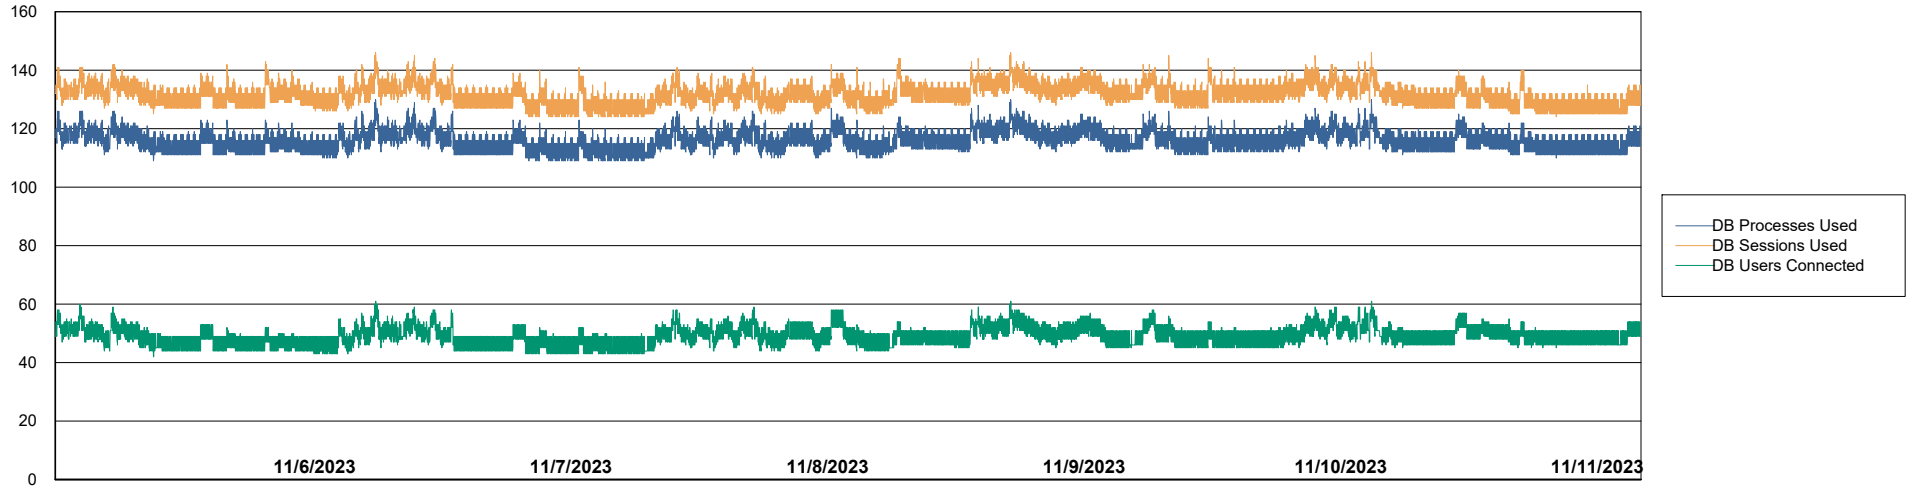

Database Performance PHS_PRD_GCAB992B_ABS1