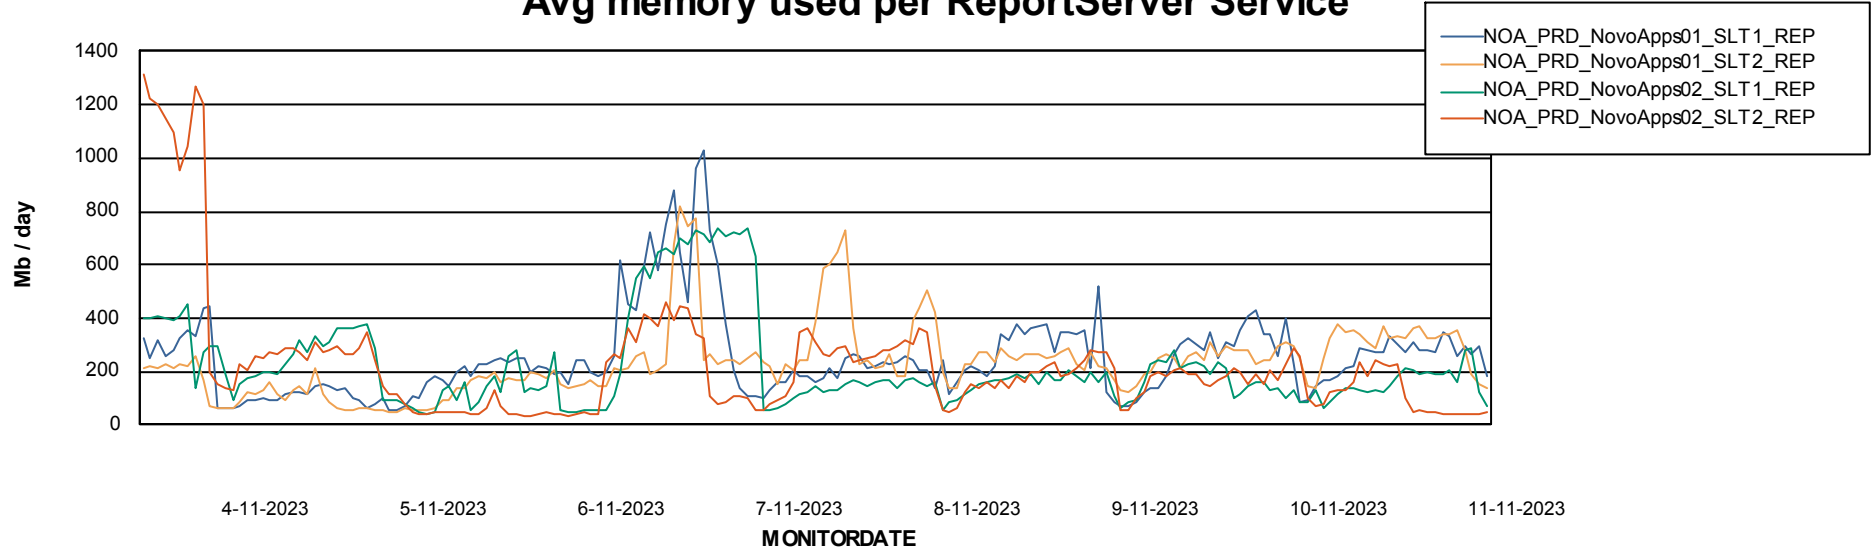

ABSSolute Application ReportServer Services

Avg memory used per ReportServer Service