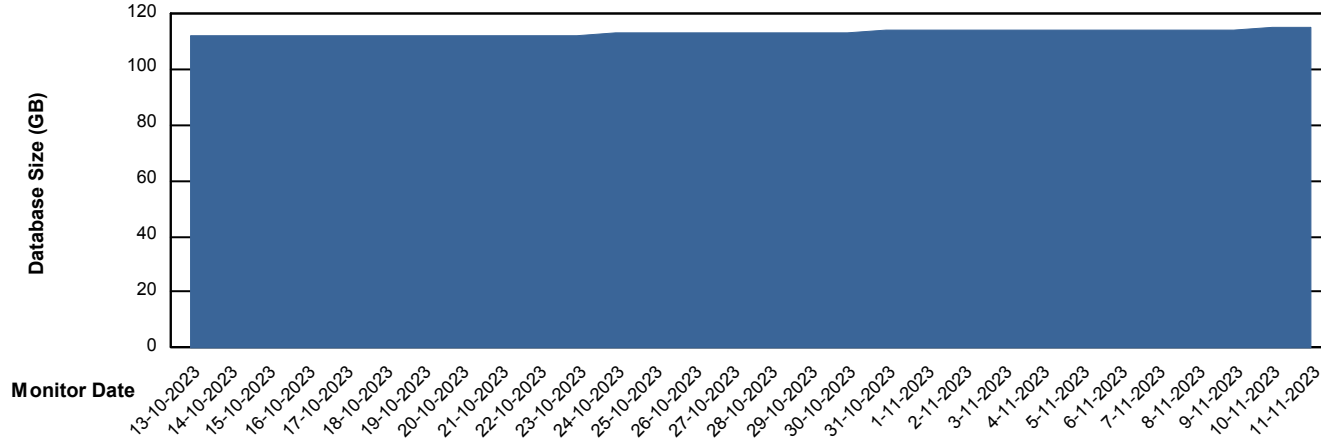

DATABASE SIZE NOA_BI_NOVOBI_Production

Database growth over last month