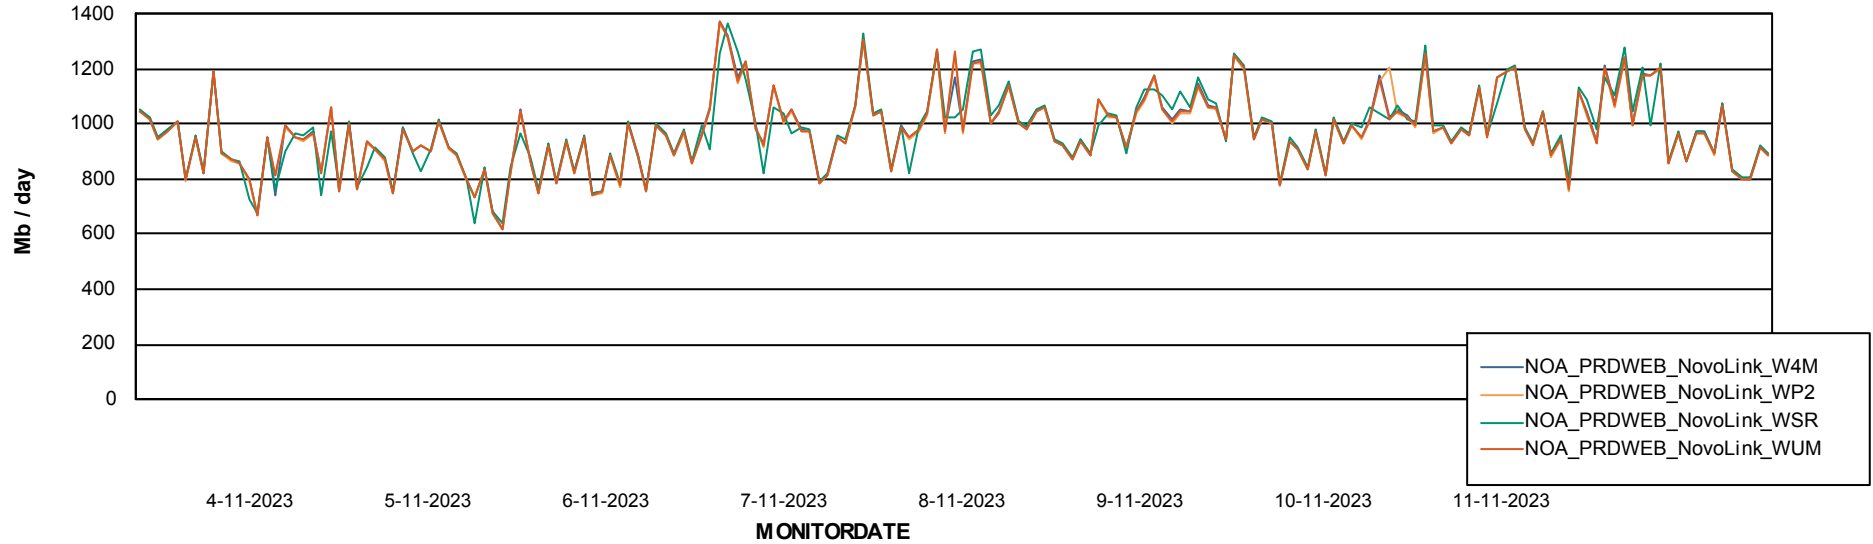

Avg memory used per ReportServer Service

Weekly SLA Customer Report

Customer NOA_Production (24/7)
Database ID 116

ABSolute Web Component Services

Avg memory used per ABS Web component

Weekly SLA Customer Report