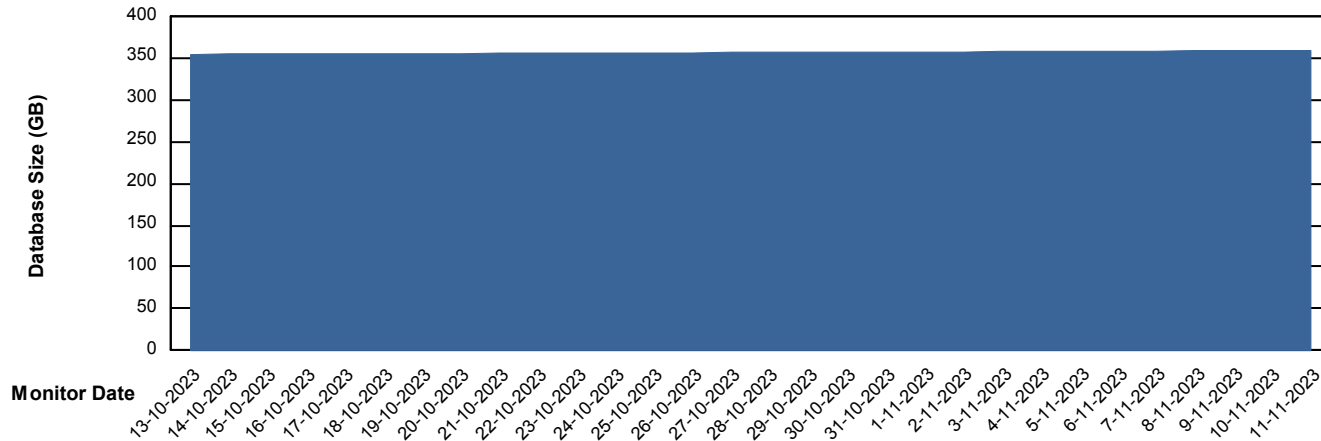

DATABASE SIZE NOA_PRD_NovoABS01_DB

Database growth over last month