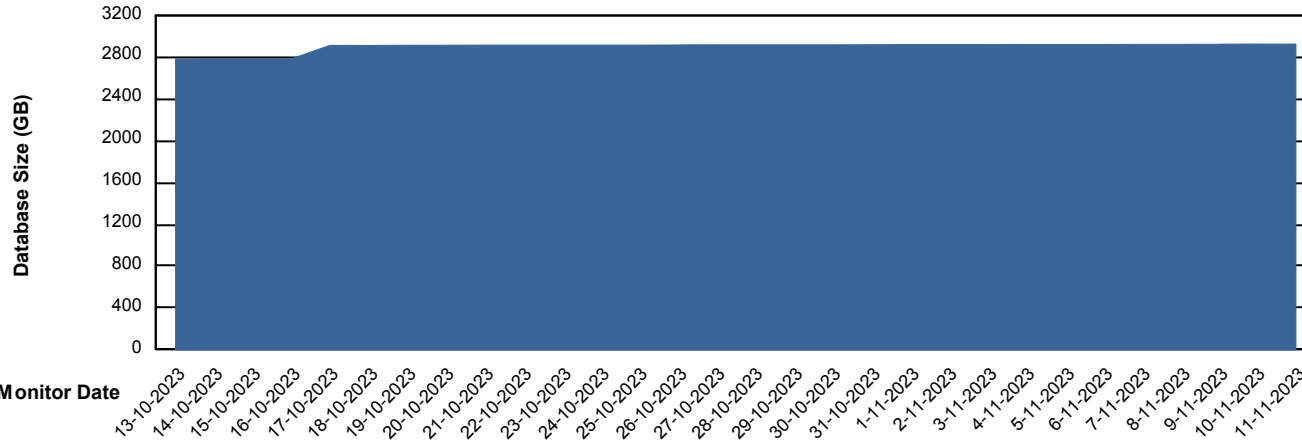

Weekly SLA Customer Report

Customer LTS(CleanLease)_Test
Database ID 127

Database Performance LTS_TEST_CLSABSDB01T_TSTDB

Weekly SLA Customer Report

Customer LTS(CleanLease)_Test
 Database ID 127

DATABASE SIZE LTS_TEST_CLSABSDB01T_TSTDB

Database growth over last month

Database Tablespace LTS_TEST_CLSABSDB01T_TSTDB

Date	Tablespace Name	Filesize (Gb)	Usedsize (Gb)	Percentage free
11-11-2023	ABSDATA	1,183	1,060	10
	INDX	2,102	1,856	12
10-11-2023	ABSDATA	1,183	1,060	10
	INDX	2,102	1,856	12
9-11-2023	ABSDATA	1,183	1,059	10
	INDX	2,102	1,855	12
8-11-2023	ABSDATA	1,183	1,059	11
	INDX	2,102	1,855	12
7-11-2023	ABSDATA	1,183	1,059	11
	INDX	2,102	1,854	12
6-11-2023	ABSDATA	1,183	1,058	11
	INDX	2,102	1,854	12
5-11-2023	ABSDATA	1,183	1,058	11
	INDX	2,102	1,854	12