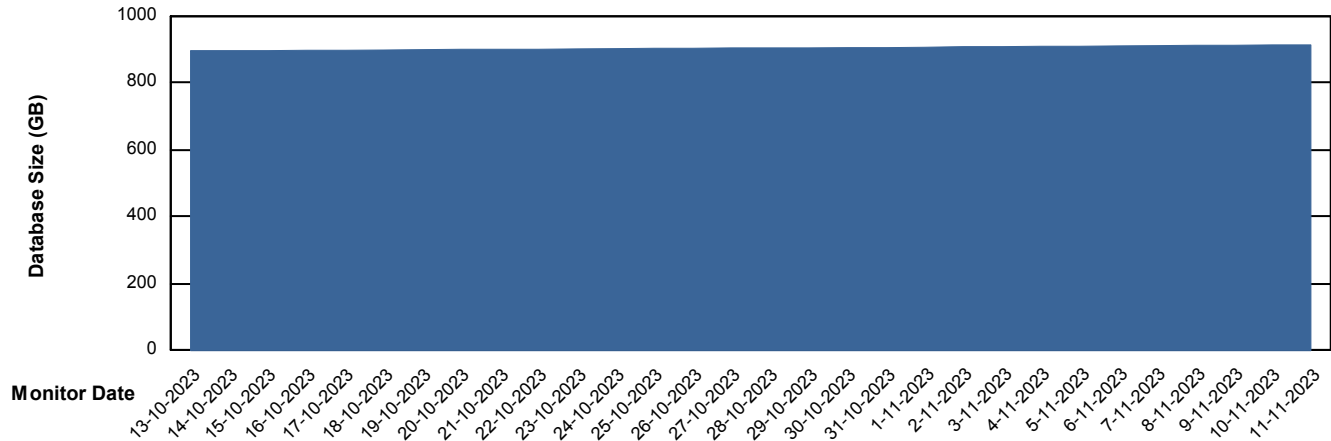

Customer LTS(CleanLease)_Production
Database ID 126

DATABASE SIZE LTS_PROD_CLSABSBI01_BI

Database growth over last month

DATABASE SIZE LTS_PROD_CLSABSDB01_PRDB

Database growth over last month

Weekly SLA Customer Report