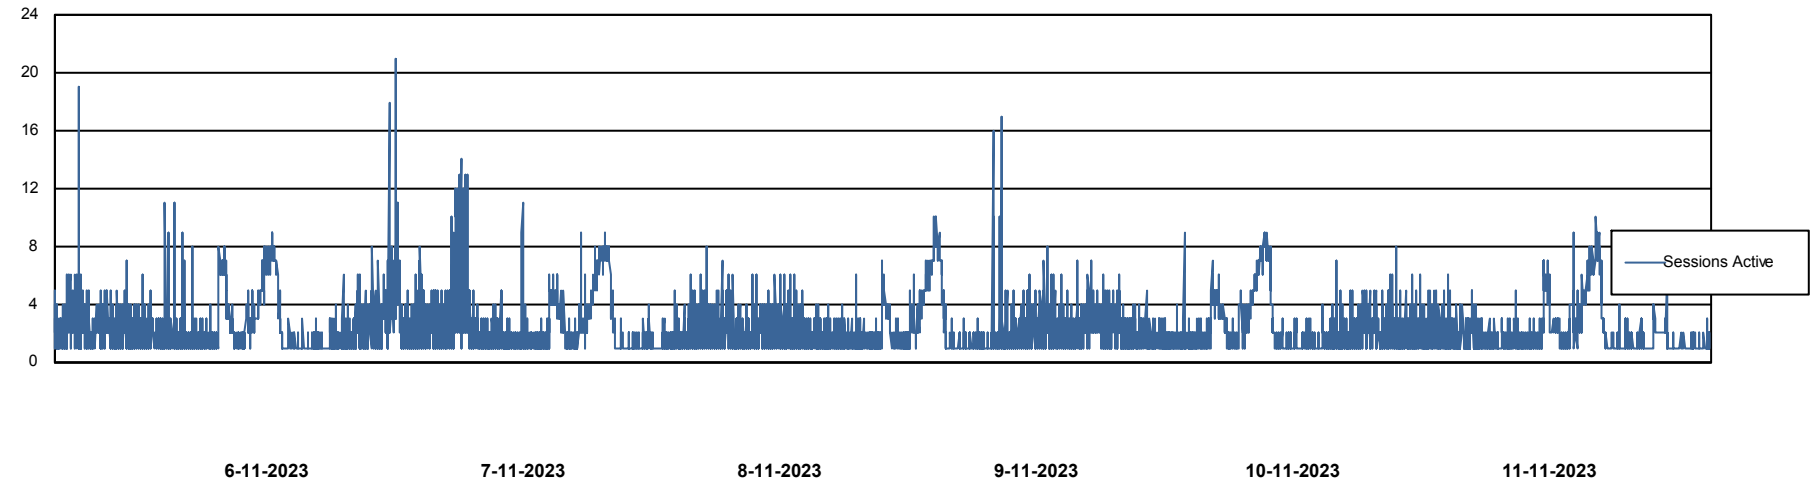

Weekly SLA Customer Report

Customer LTS(CleanLease)_Production
Database ID 126

Database Performance LTS_PROD_CLSABSBI01_BI

Weekly SLA Customer Report

Customer LTS(CleanLease)_Production
Database ID 126

Database Performance LTS_PROD_CLSABSD01_PRDB