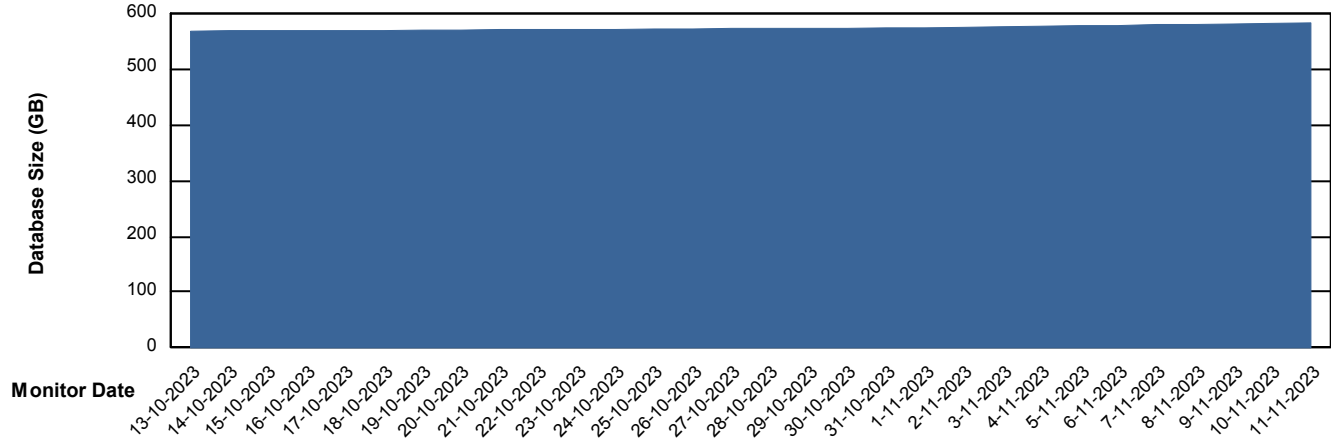

DATABASE SIZE LTS_PROD_CLSABSBI01_BI

Database growth over last month