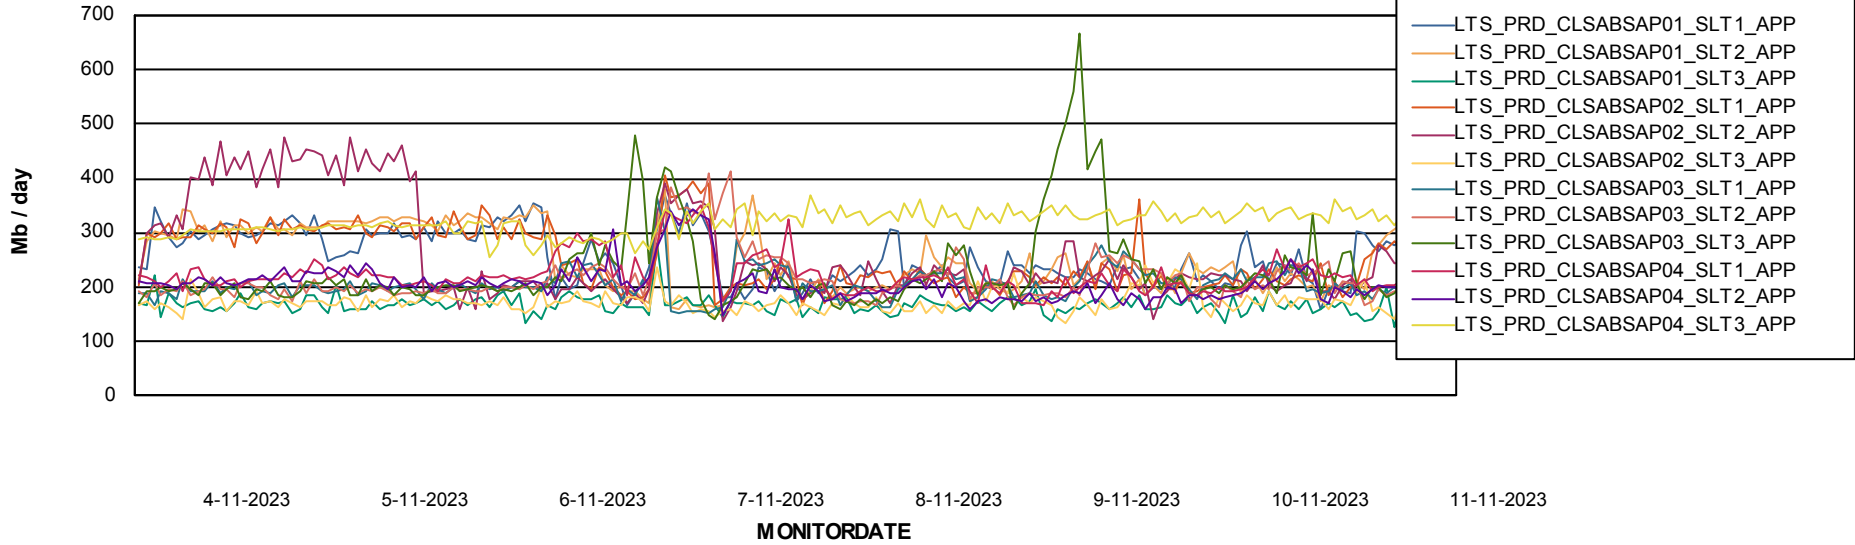

ABSSolute Application Server Services

Avg memory used per ABS Server Service