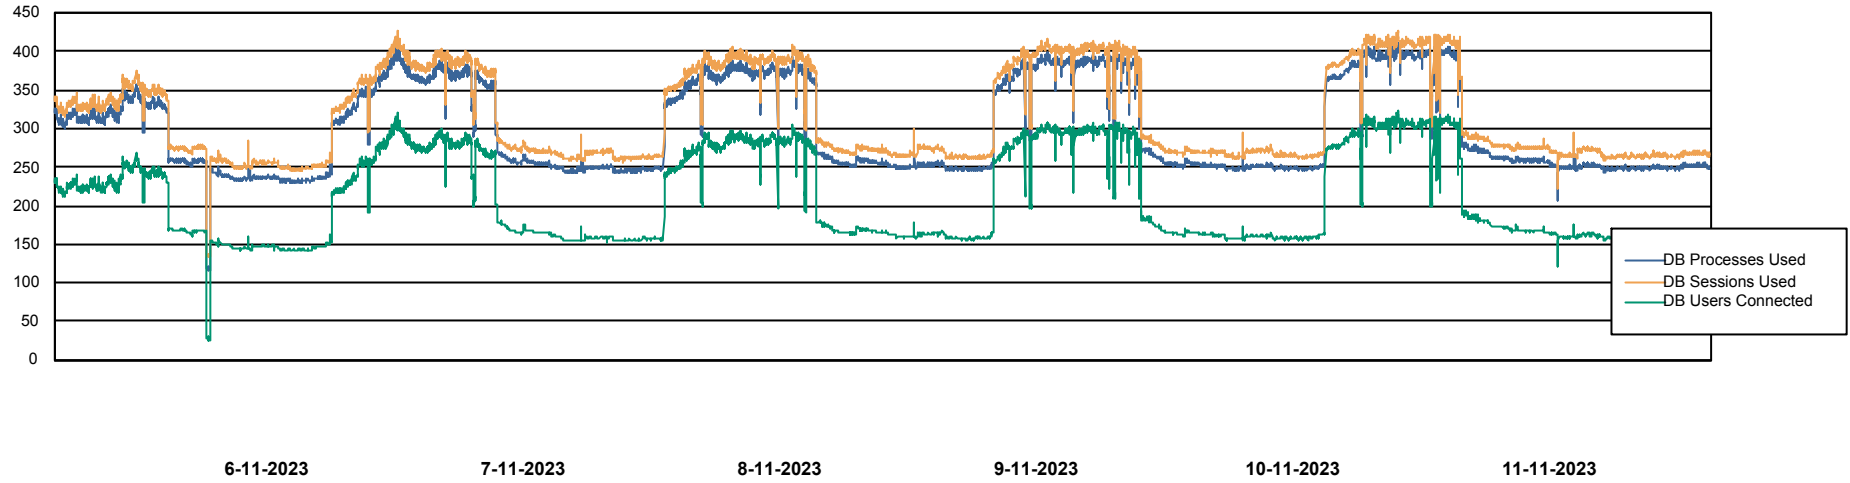

Weekly SLA Customer Report

Customer LTS(CleanLease)_Production
Database ID 126

Database Performance LTS_PROD_CLSABSBI01_BI

Weekly SLA Customer Report

Customer LTS(CleanLease)_Production
Database ID 126

Database Performance LTS_PROD_CLSABSD01_PRDB