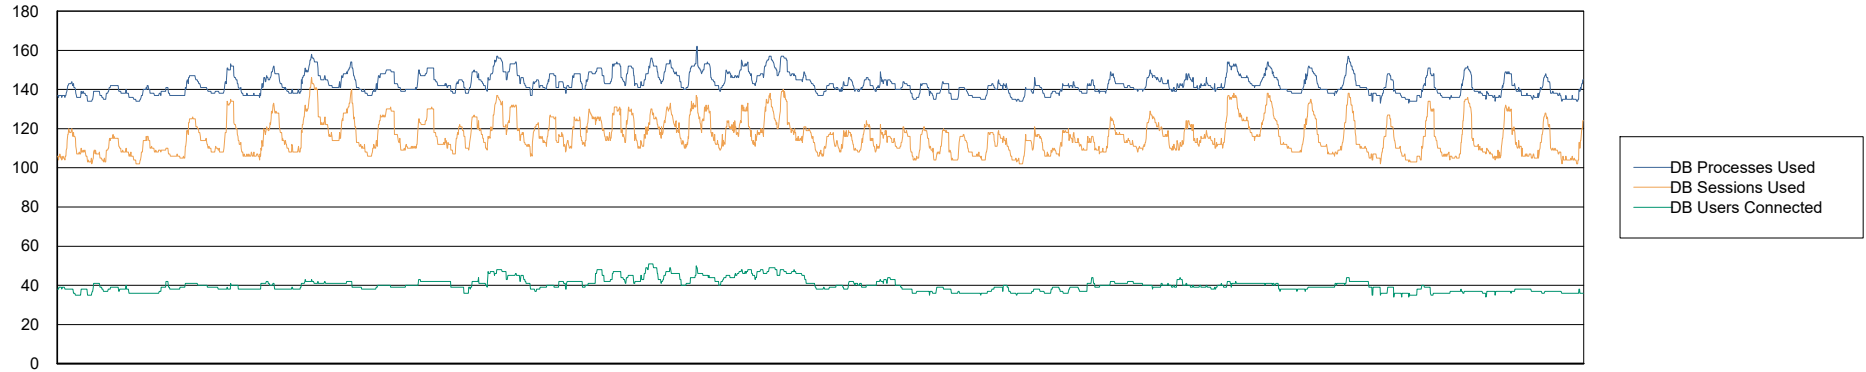

Database Performance LLGDB_Production

11/9/2023 11/10/2023 11/11/2023