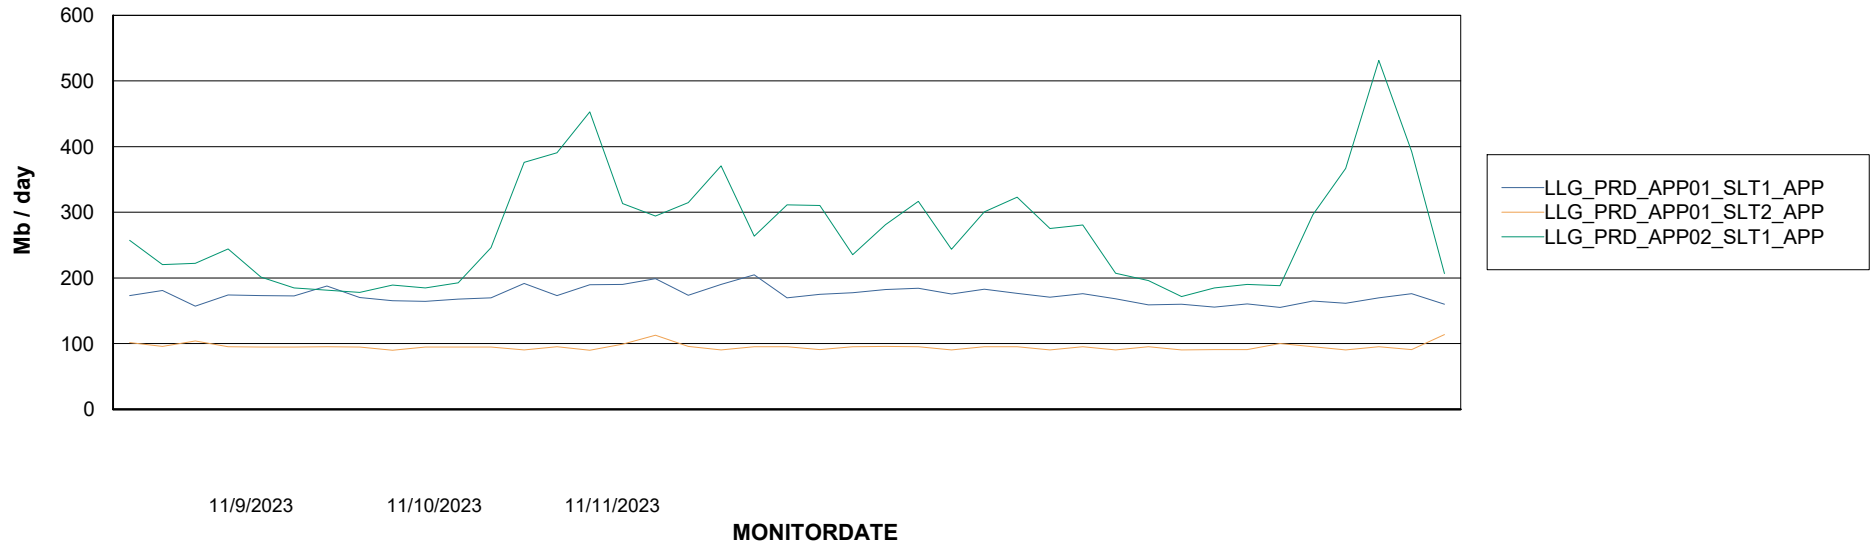

ABSSolute Application Server Services

Avg memory used per ABS Server Service