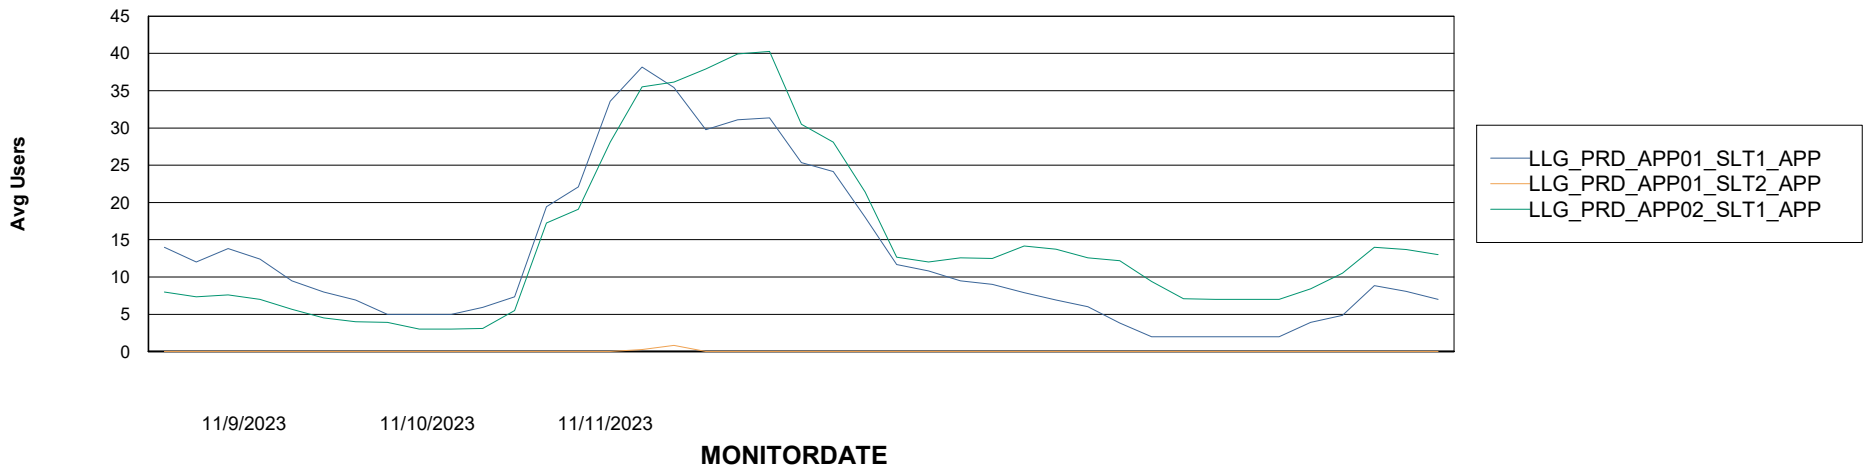

Avg users per day per ABS server