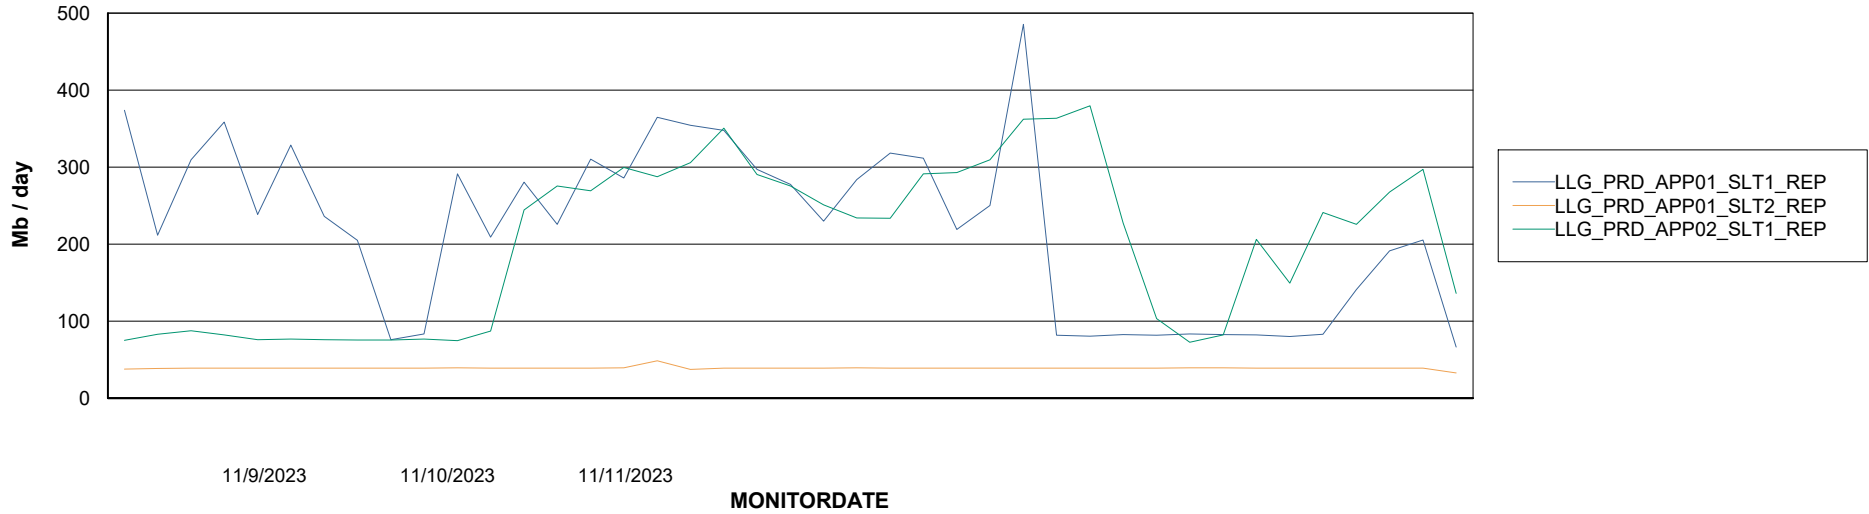

ABSSolute Application Server Services

Avg memory used per ReportServer Service