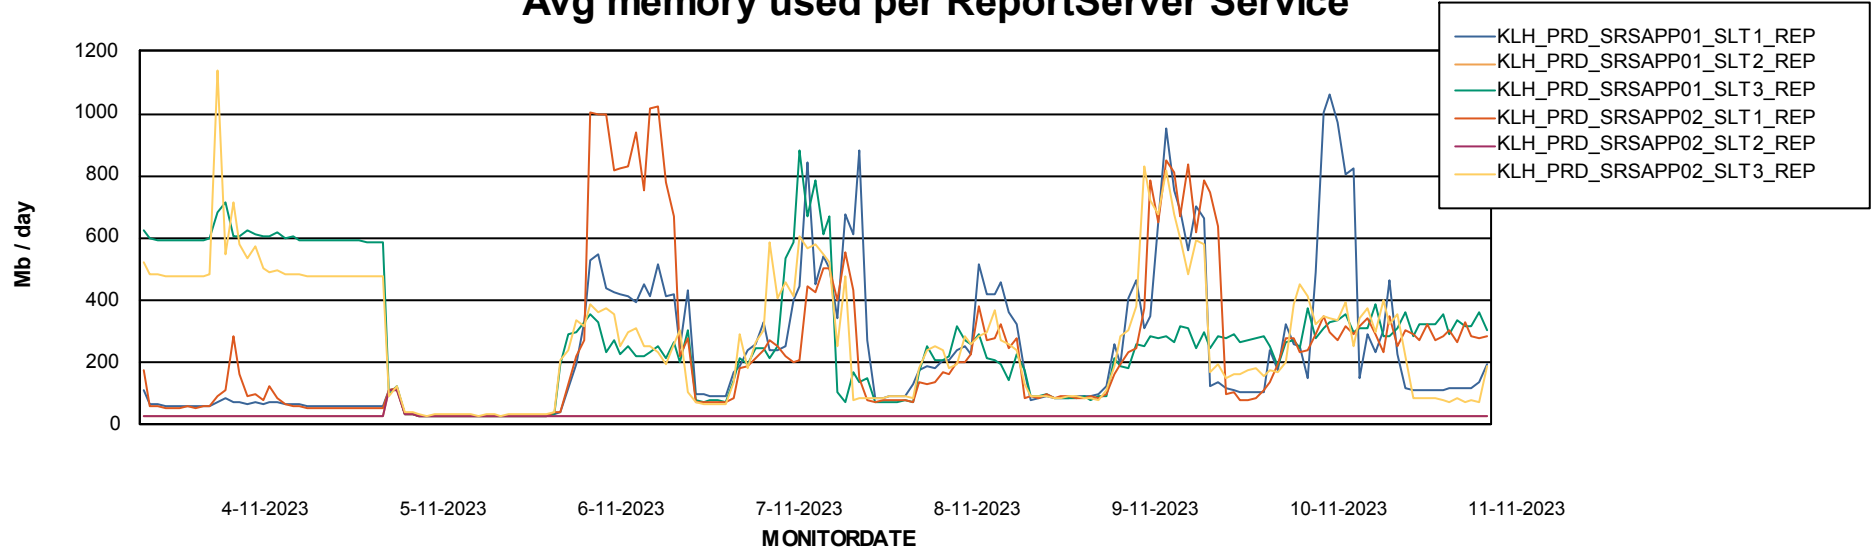

ABSSolute Application ReportServer Services

Avg memory used per ReportServer Service