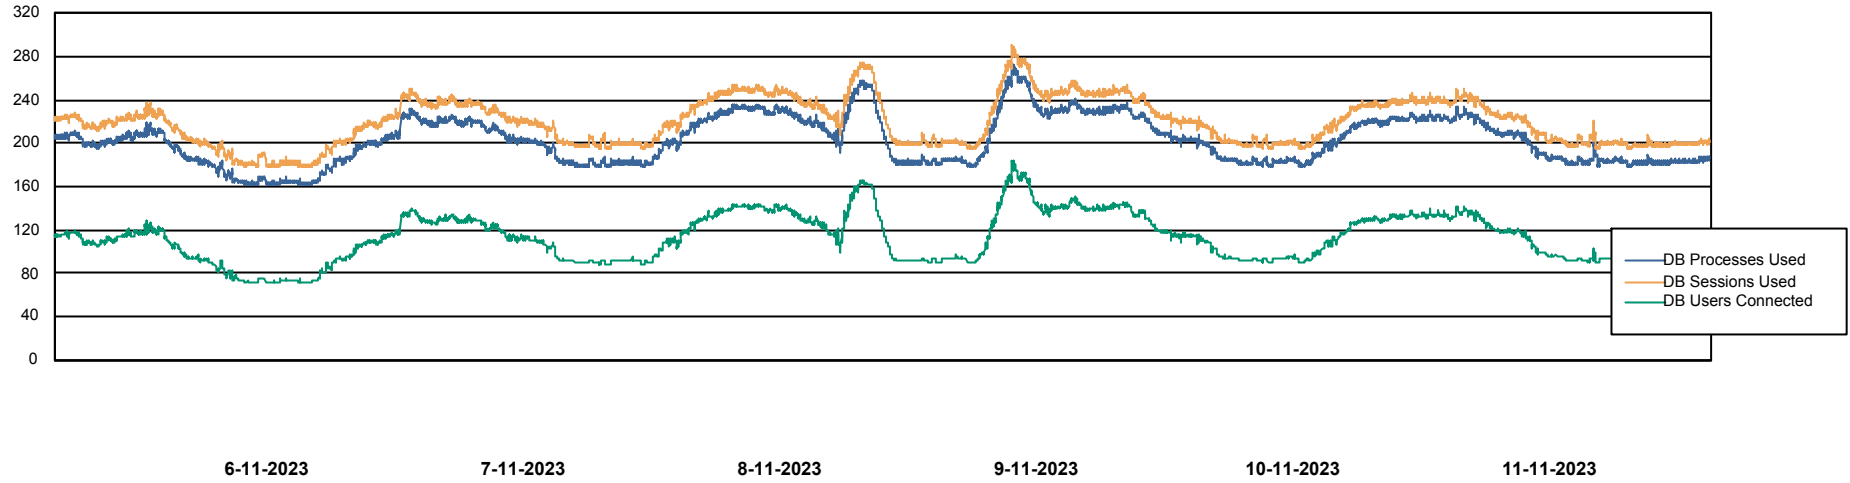

Weekly SLA Customer Report

Customer KLH_Production (24/7)
Database ID 139

Database Performance KLHDB_BI

Weekly SLA Customer Report

Customer KLH_Production (24/7)
Database ID 139

Database Performance KLHDB_Production

Weekly SLA Customer Report

Customer KLH_Production (24/7)
Database ID 139

Database Performance KLHDB_Standby

DB Processes Max 0
DB Processes Max 4
DB Processes Max 1,000

Weekly SLA Customer Report

Customer KLH_Production (24/7)
Database ID 139