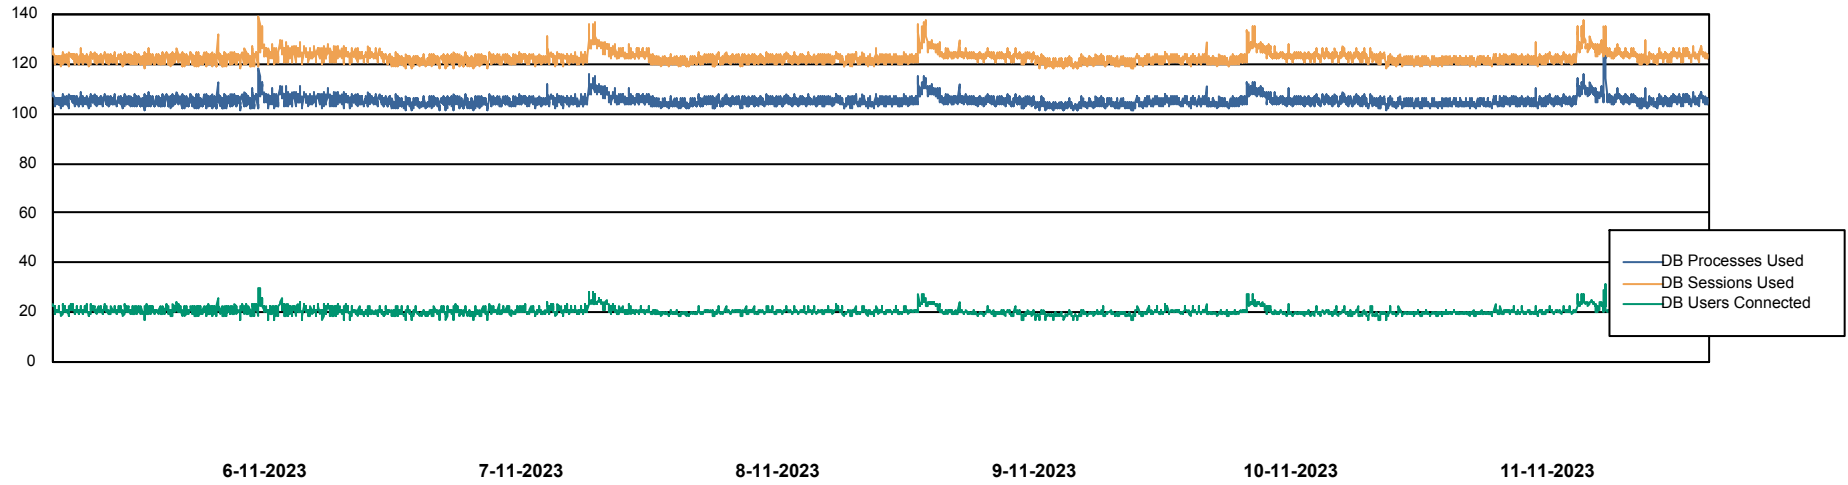

Database Performance KLHDB_BI