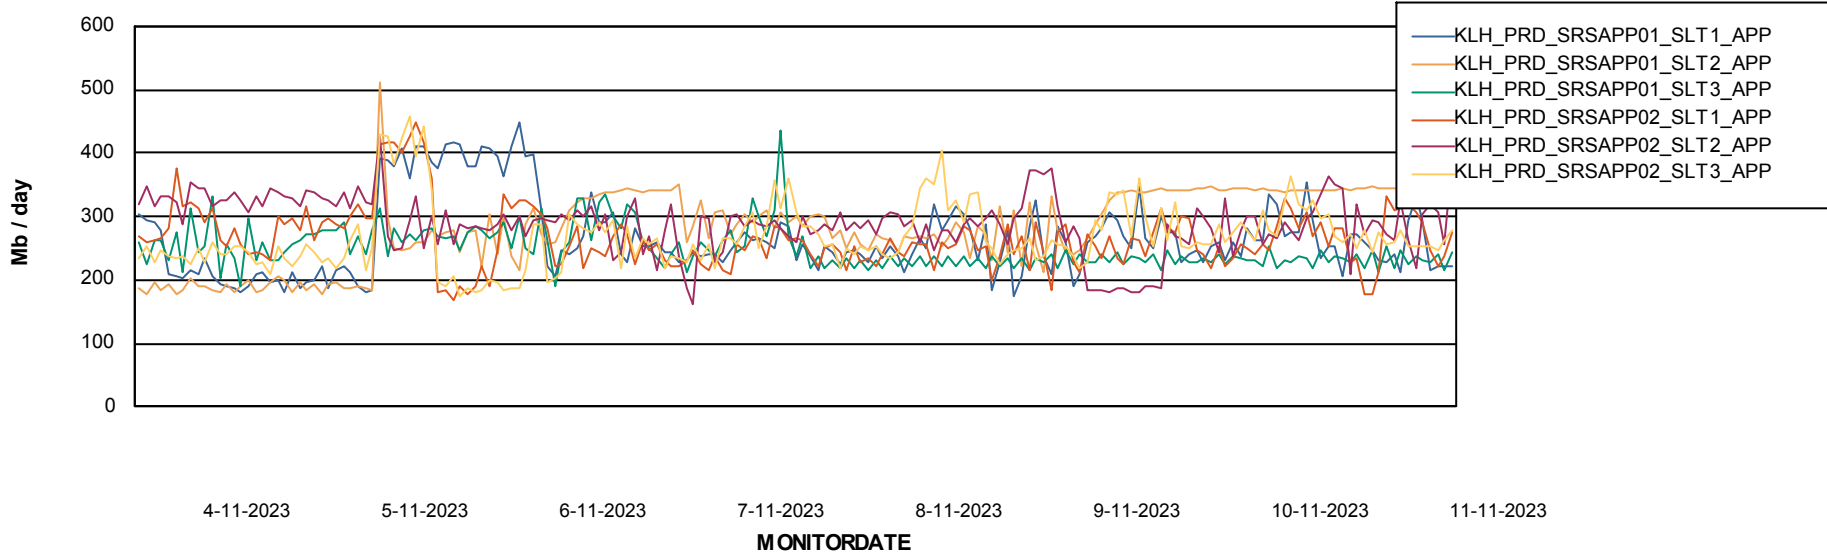

ABSSolute Application Server Services

Avg memory used per ABS Server Service