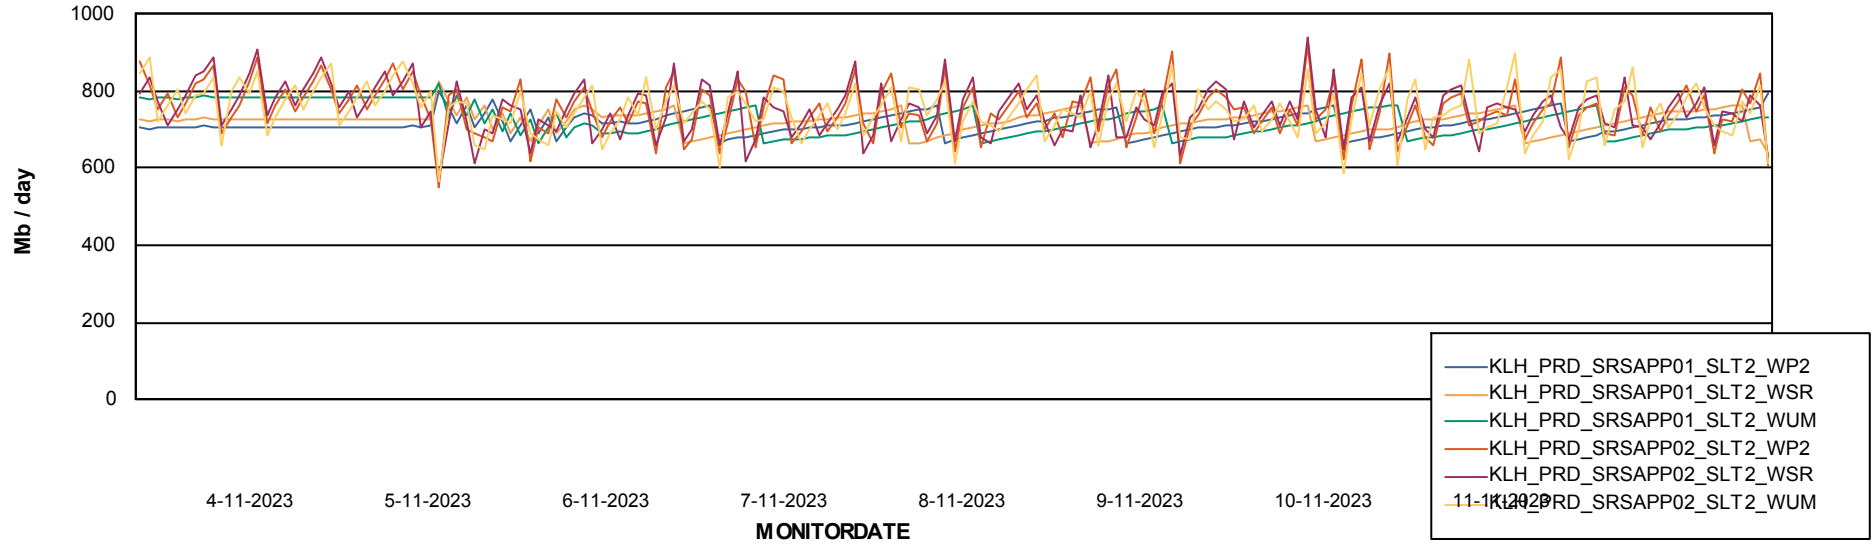

Avg memory used per ReportServer Service

Weekly SLA Customer Report

Customer KLH_Production (24/7)
Database ID 139

ABSSolute Web Component Services

Avg memory used per ABS Web component

Weekly SLA Customer Report