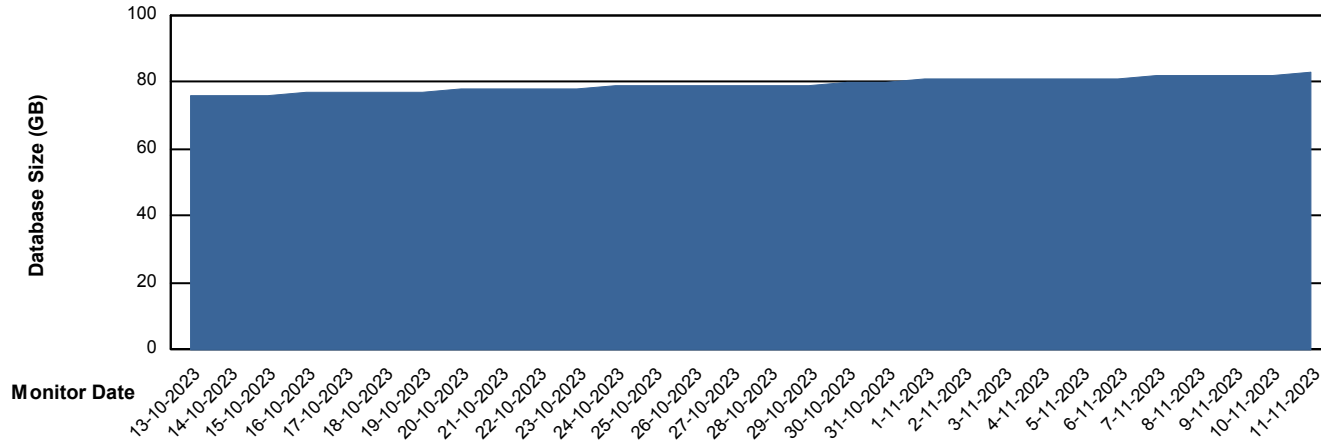

Weekly SLA Customer Report

Customer KLH_Production (24/7)
Database ID 139

Database Performance KLHDB_BI

Weekly SLA Customer Report

Customer KLH_Production (24/7)
Database ID 139

Database Performance KLHDB_Production

Weekly SLA Customer Report

Customer KLH_Production (24/7)
Database ID 139

Database Performance KLHDB_Standby

DB Processes Max 0
DB Processes Max 4
DB Processes Max 1,000

Weekly SLA Customer Report

Customer KLH_Production (24/7)
Database ID 139

DATABASE SIZE KLHDB_BI

Database growth over last month

DATABASE SIZE KLHDB_Production

Database growth over last month

Weekly SLA Customer Report

Customer KLH_Production (24/7)
 Database ID 139

Database Tablespace KLHDB_BI