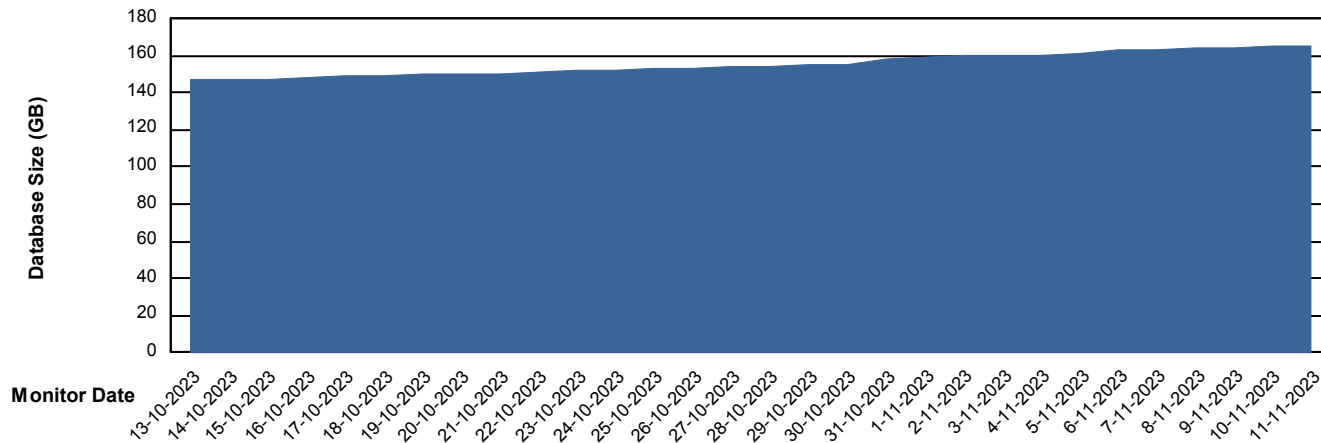

Weekly SLA Customer Report

Customer KLH_Production (24/7)
Database ID 139

Database Performance KLHDB_BI

Weekly SLA Customer Report

Customer KLH_Production (24/7)
Database ID 139

Database Performance KLHDB_Production

Weekly SLA Customer Report

Customer KLH_Production (24/7)
Database ID 139

Database Performance KLHDB_Standby

DB Processes Max 0
DB Processes Max 4
DB Processes Max 1,000

Weekly SLA Customer Report

Customer KLH_Production (24/7)
Database ID 139

DATABASE SIZE KLHDB_BI

Database growth over last month

DATABASE SIZE KLHDB_Production

Database growth over last month

Weekly SLA Customer Report

Customer KLH_Production (24/7)
 Database ID 139

Database Tablespace KLHDB_BI