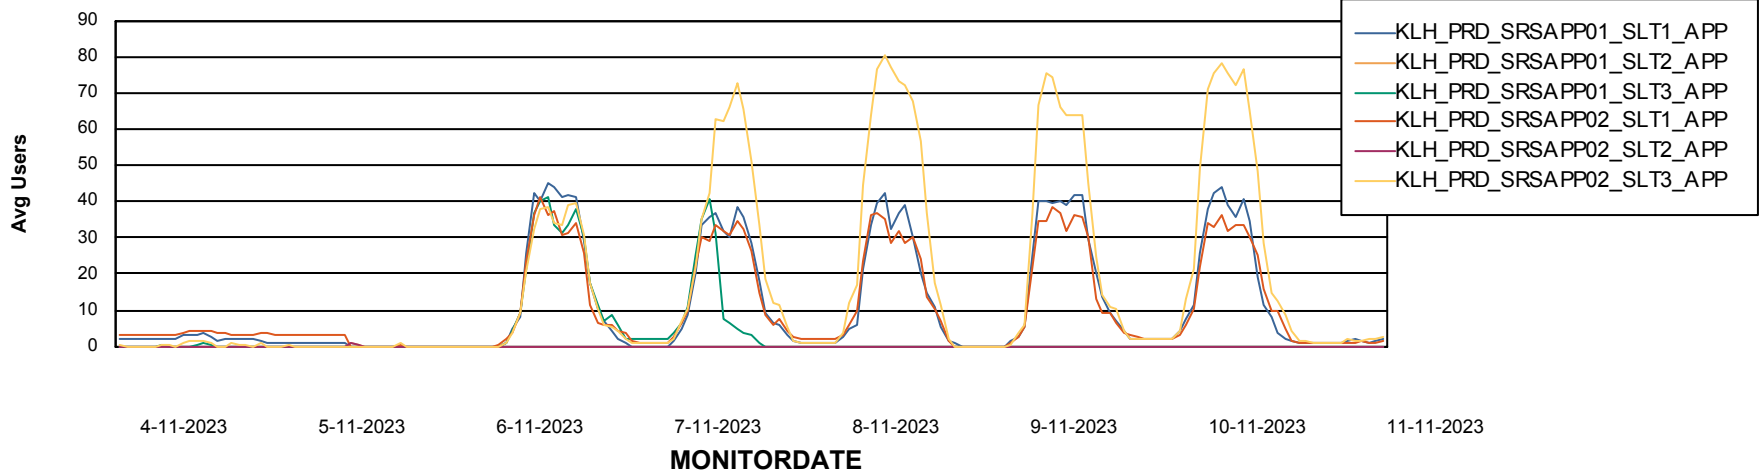

Avg users per day per ABS server