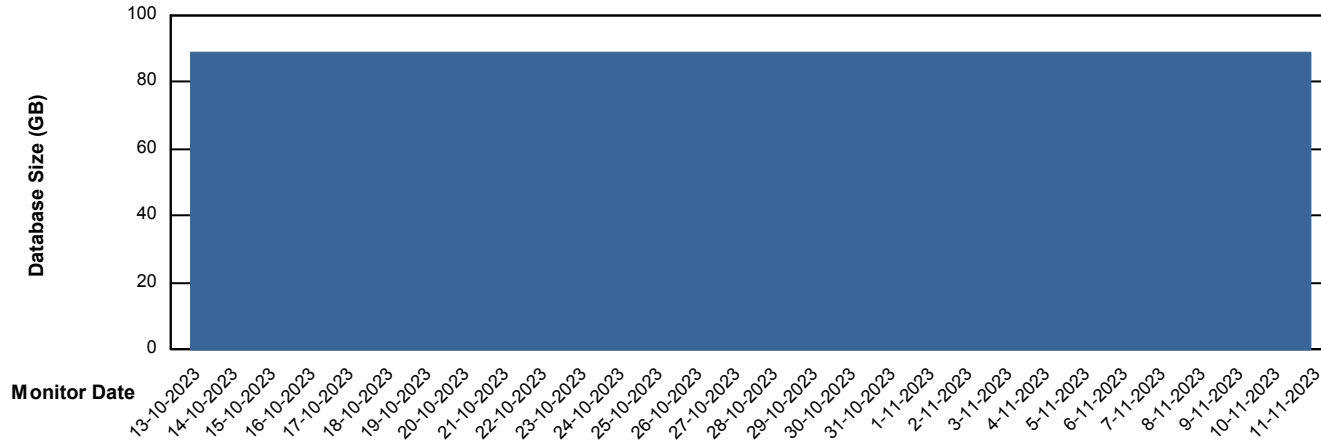

DATABASE SIZE KLA_PRD_KLAHQORA03_DB

Database growth over last month