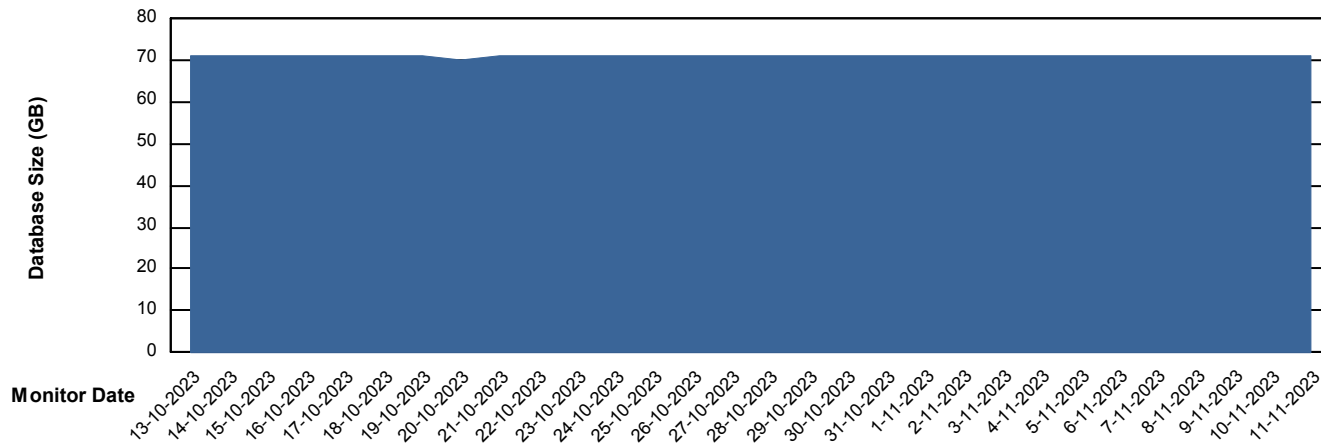

DATABASE SIZE KLA_TST_KLAHQORA04_DB

Database growth over last month