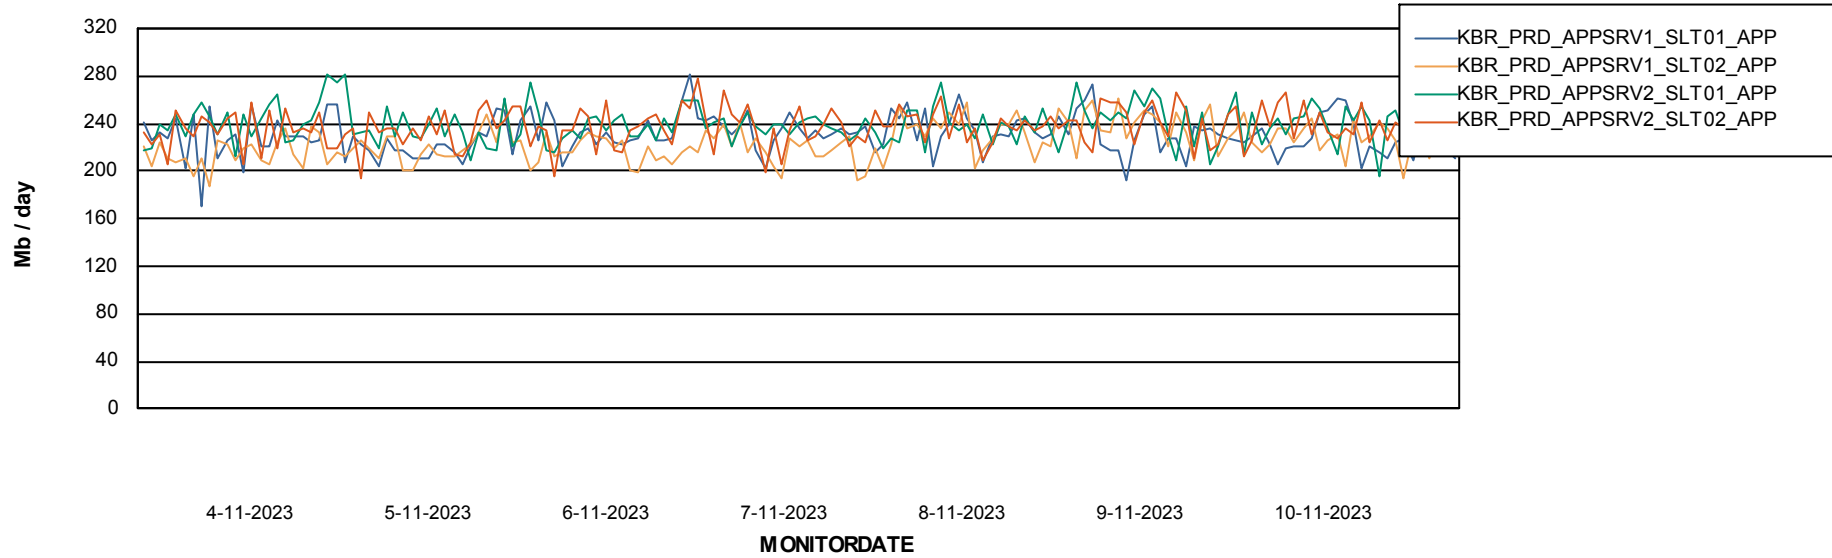

ABSSolute Application Server Services

Avg memory used per ABS Server Service