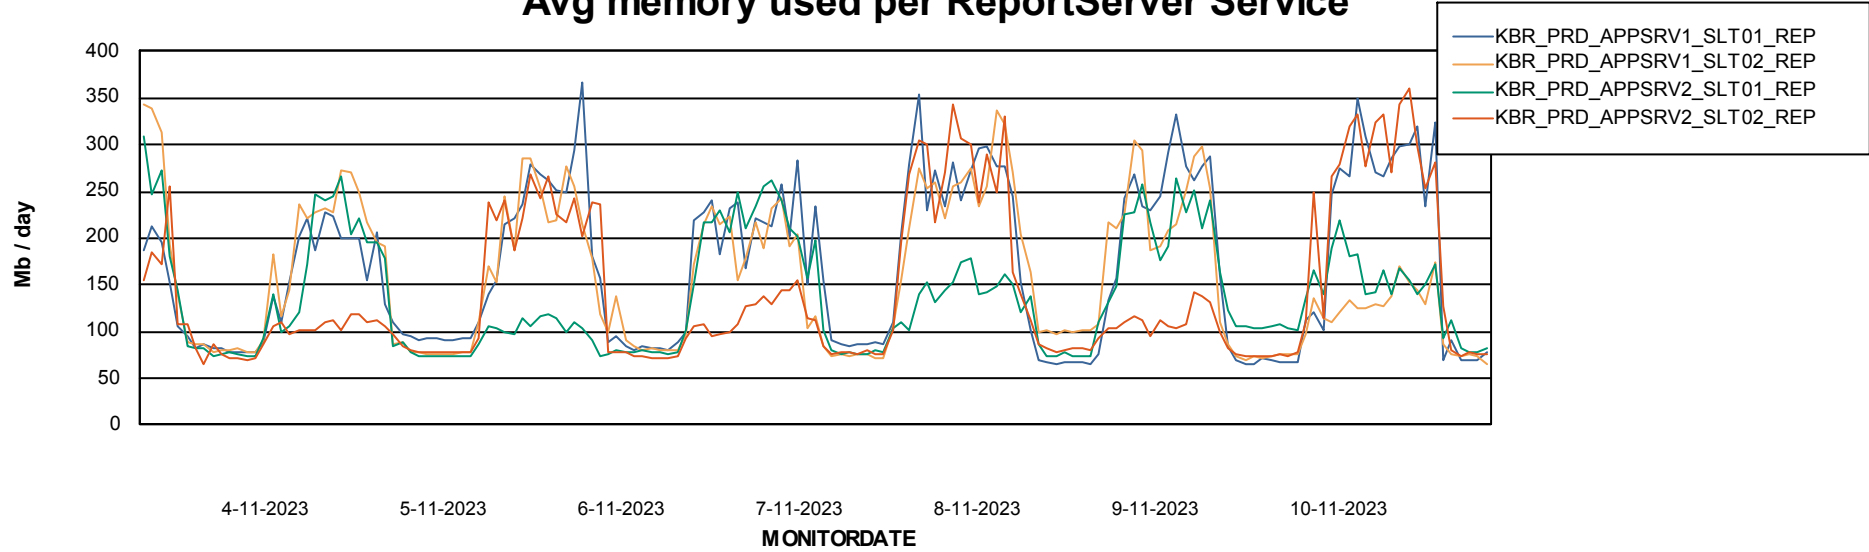

Avg memory used per ABS Server Service

Weekly SLA Customer Report

Customer KBR_Production
Database ID 117

ABSSolute Application Server Services

Avg memory used per ReportServer Service

Avg users per day per ABS server