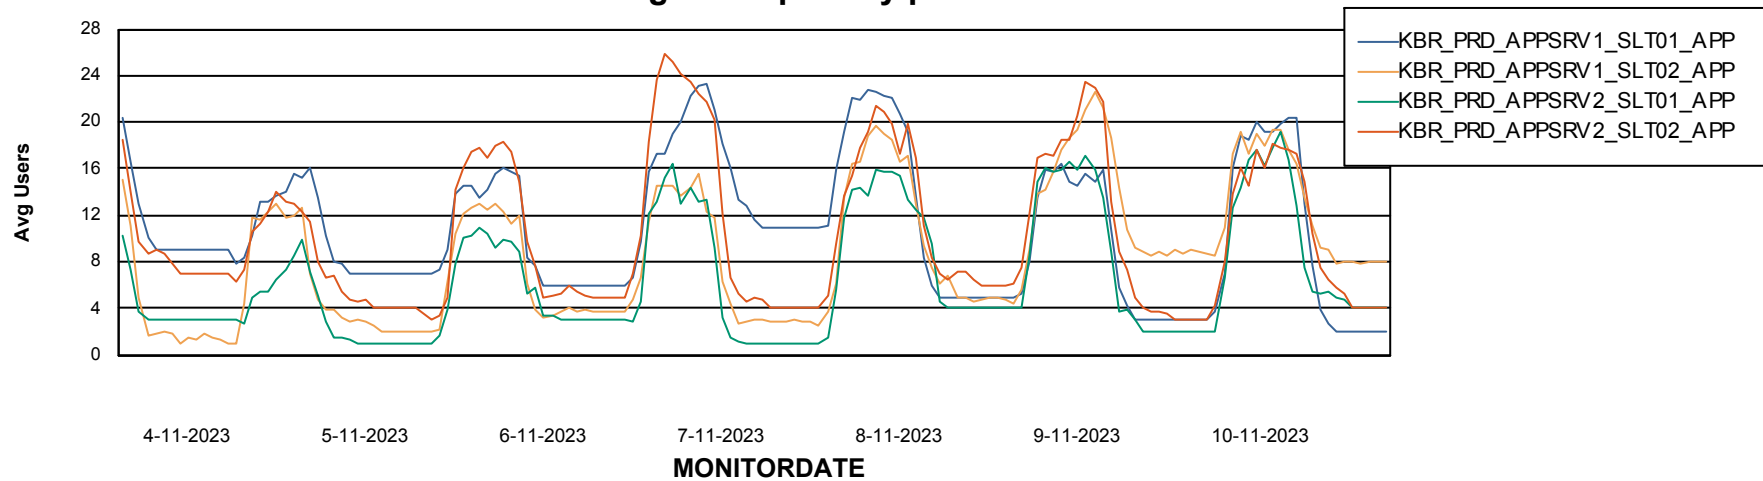

Avg memory used per ABS Server Service

Weekly SLA Customer Report

Customer KBR_Production
Database ID 117

ABSSolute Application Server Services

Avg memory used per ReportServer Service

Avg users per day per ABS server