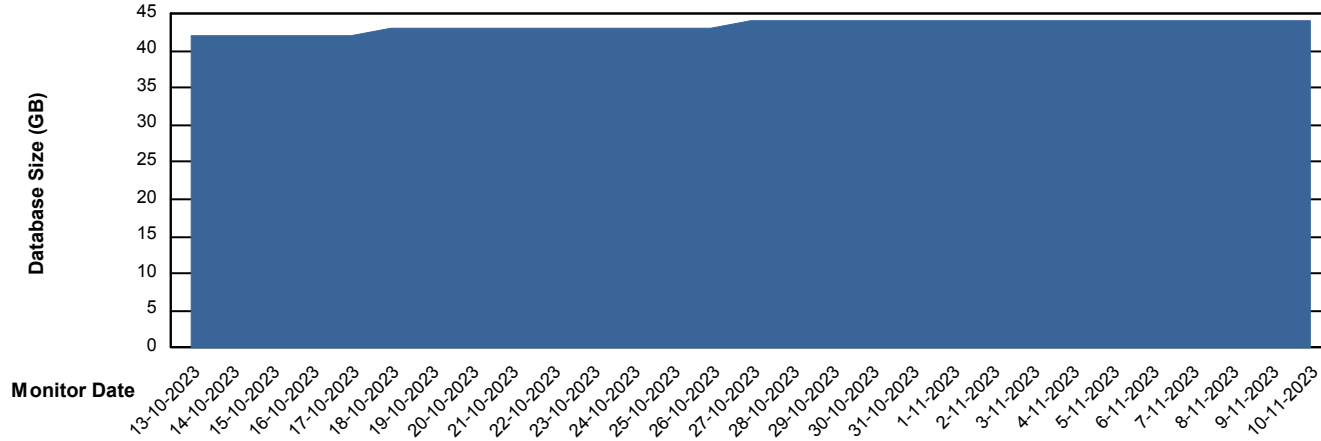

Weekly SLA Customer Report

Customer KBR_Production
Database ID 117

Database Performance KBR_PRD_BI-DBSRV_DB

Weekly SLA Customer Report

Customer KBR_Production
Database ID 117

Database Performance KBR_PRD_DB-SRV1_DB

Weekly SLA Customer Report

Customer KBR_Production
Database ID 117

Database Performance KBR_PRD_DB-SRV2_SDB

Weekly SLA Customer Report

Customer KBR_Production
Database ID 117

DATABASE SIZE KBR_PRD_BI-DBSRV_DB

Database growth over last month

DATABASE SIZE KBR_PRD_DB-SRV1_DB

Database growth over last month

Weekly SLA Customer Report

Customer KBR_Production
Database ID 117

Database Tablespace KBR_PRD_BI-DBSRV_DB

Date	Tablespace Name	Filesize (Gb)	Usedsize (Gb)	Percentage free
10-11-2023	ABSDATA	22	18	20
	INDX	26	21	17
9-11-2023	ABSDATA	22	18	20
	INDX	26	21	17
8-11-2023	ABSDATA	22	18	20
	INDX	26	21	18
7-11-2023	ABSDATA	22	18	20
	INDX	26	21	18
6-11-2023	ABSDATA	22	18	20
	INDX	26	21	18
5-11-2023	ABSDATA	22	18	20
	INDX	26	21	18