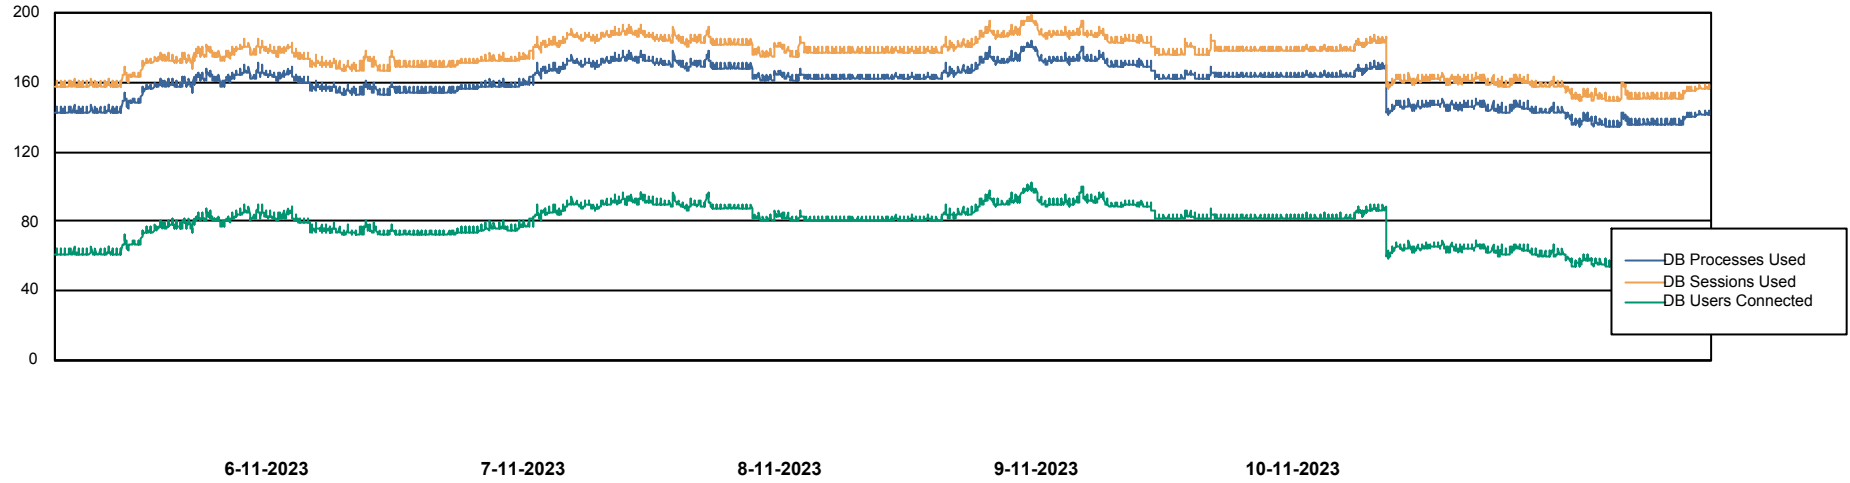

Weekly SLA Customer Report

Customer KBR_Production
Database ID 117

Database Performance KBR_PRD_BI-DBSRV_DB

Weekly SLA Customer Report

Customer KBR_Production
Database ID 117

Database Performance KBR_PRD_DB-SRV1_DB