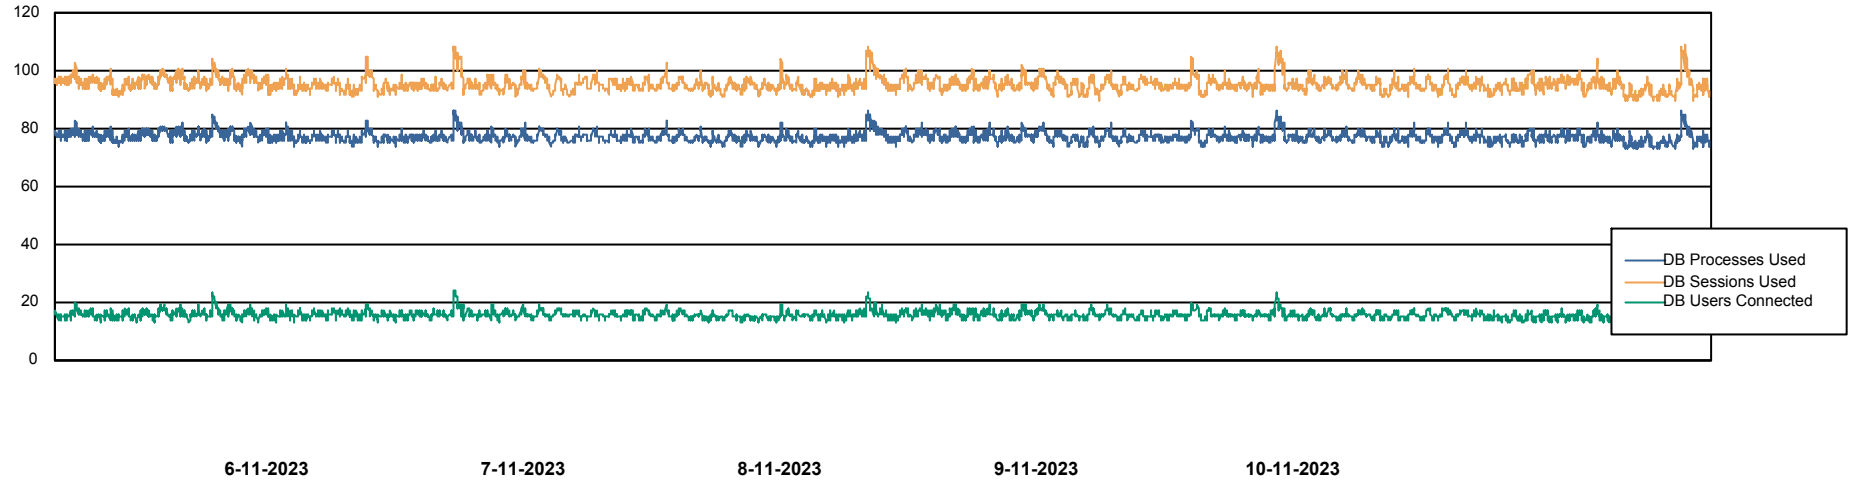

Database Performance KBR_PRD_BI-DBSRV_DB