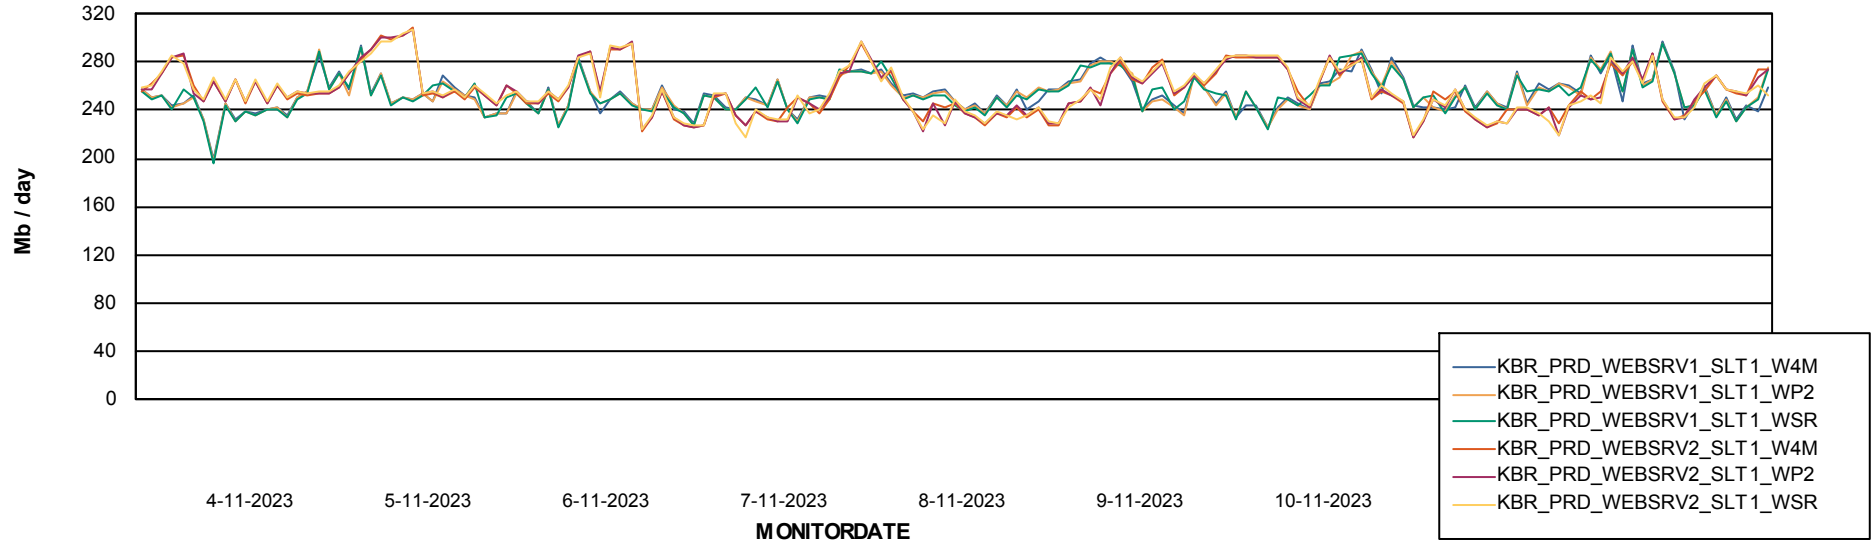

ABSSolute Web Component Services

Avg memory used per ABS Web component