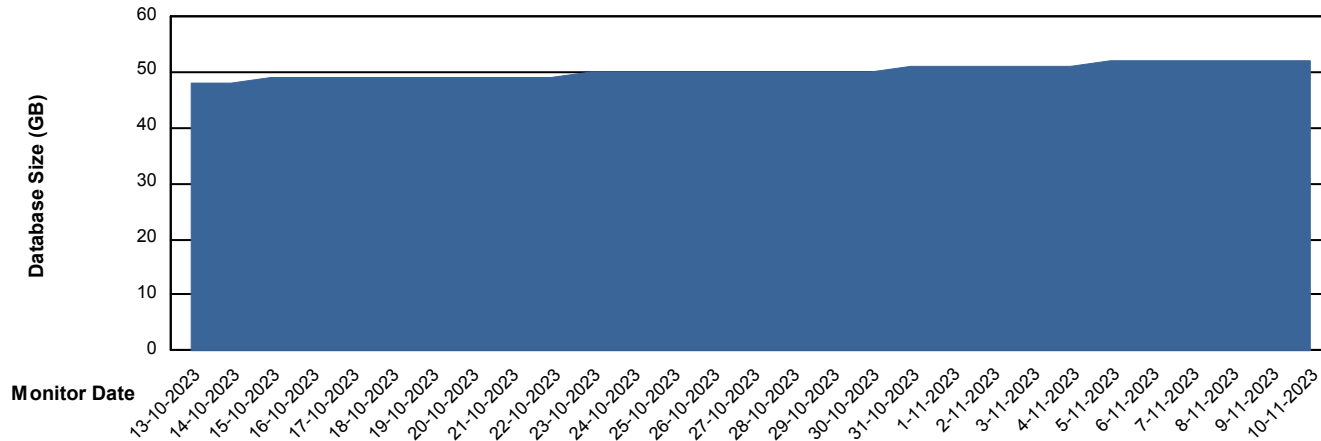

Weekly SLA Customer Report

Customer KBR_Production
Database ID 117

Database Performance KBR_PRD_DB-SRV2_SDB

Weekly SLA Customer Report

Customer KBR_Production
Database ID 117

DATABASE SIZE KBR_PRD_BI-DBSRV_DB

Database growth over last month

DATABASE SIZE KBR_PRD_DB-SRV1_DB

Database growth over last month

Weekly SLA Customer Report

Customer KBR_Production
Database ID 117

Database Tablespace KBR_PRD_BI-DBSRV_DB

Date	Tablespace Name	Filesize (Gb)	Usedsize (Gb)	Percentage free
10-11-2023	ABSDATA	22	18	20
	INDX	26	21	17
9-11-2023	ABSDATA	22	18	20
	INDX	26	21	17
8-11-2023	ABSDATA	22	18	20
	INDX	26	21	18
7-11-2023	ABSDATA	22	18	20
	INDX	26	21	18
6-11-2023	ABSDATA	22	18	20
	INDX	26	21	18
5-11-2023	ABSDATA	22	18	20
	INDX	26	21	18