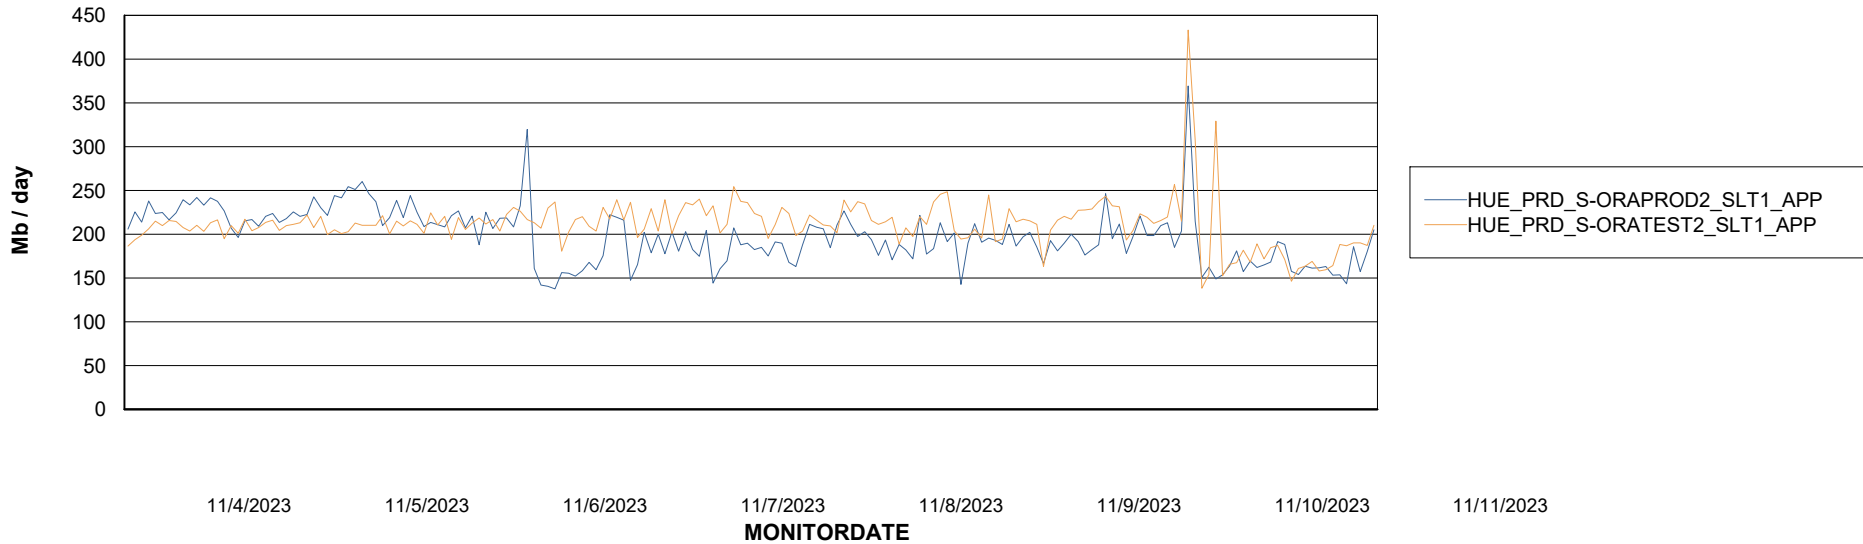

ABSSolute Application Server Services

Avg memory used per ABS Server Service