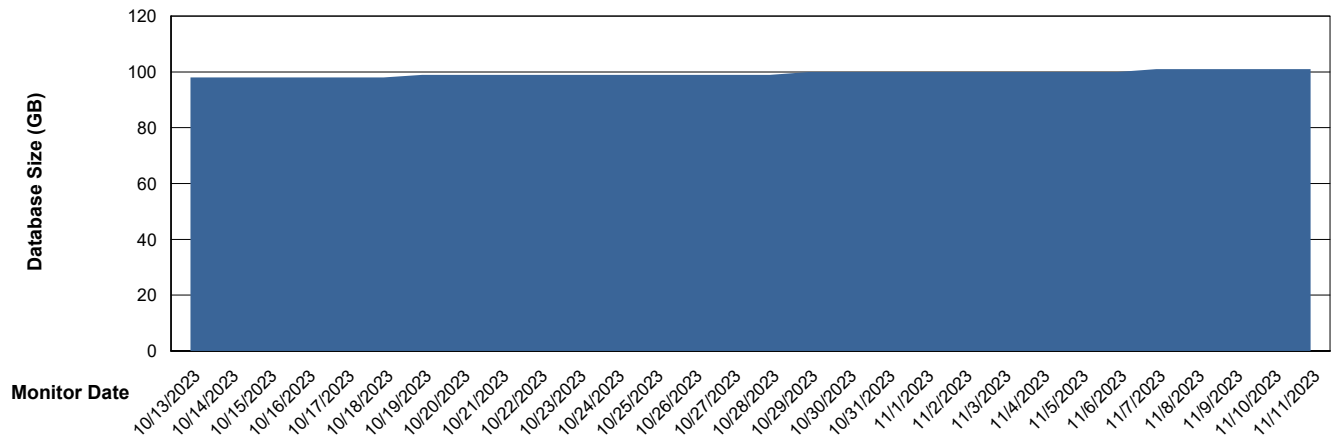

DATABASE SIZE HUE_PRD_S-ORAPROD2_ABS1

Database growth over last month