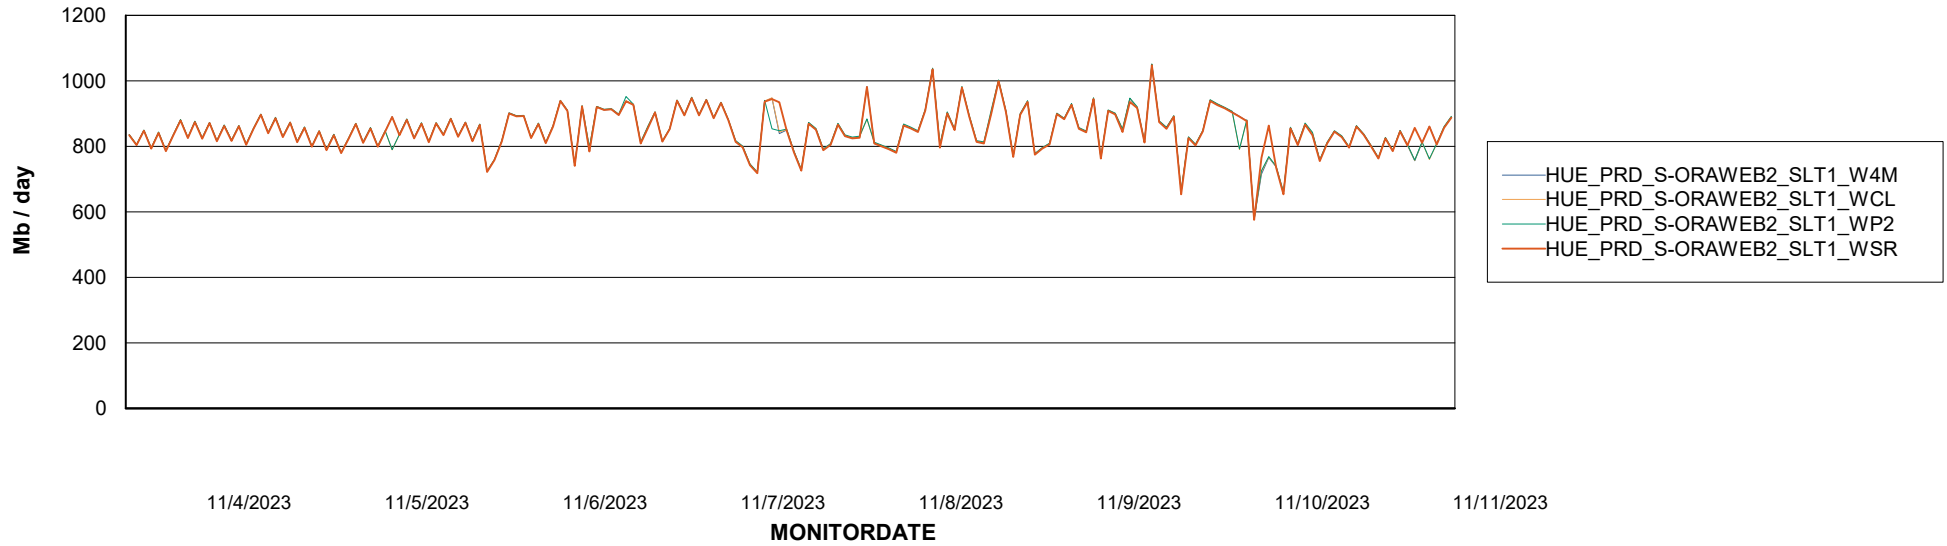

ABSSolute Web Component Services

Avg memory used per ABS Web component