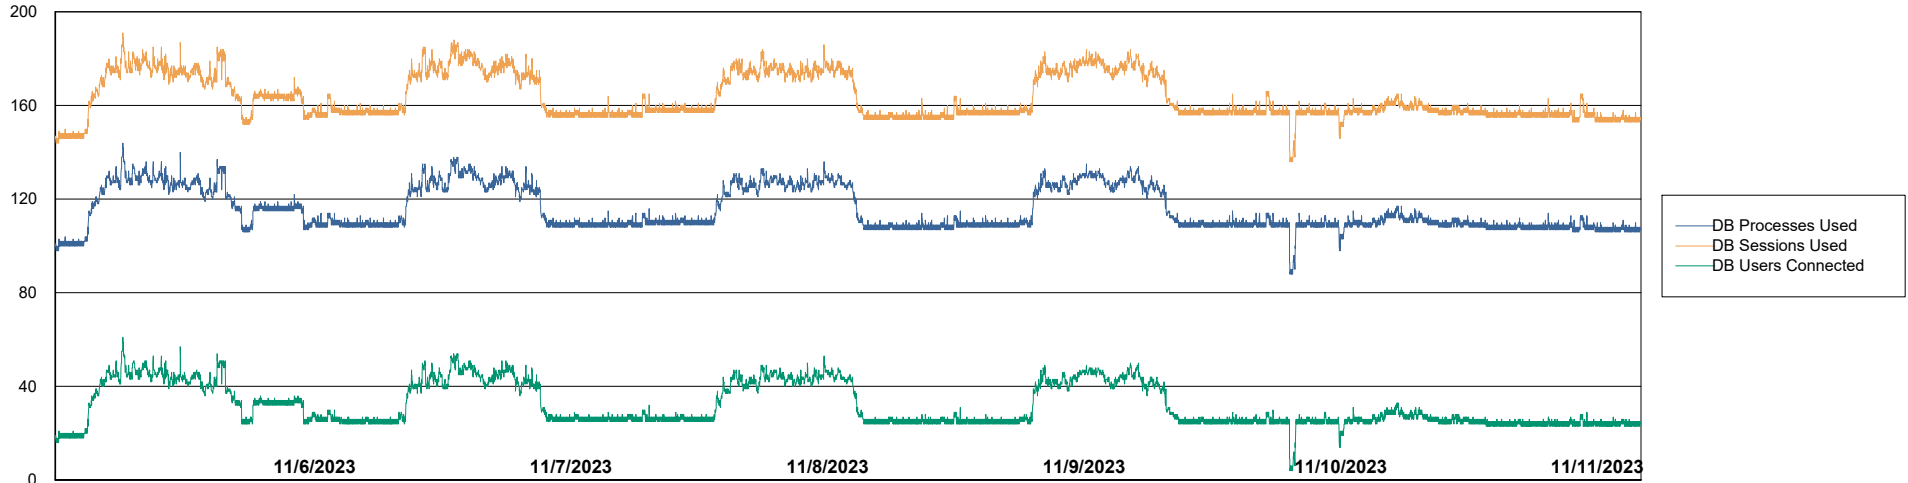

Weekly SLA Customer Report

Customer HUE_Production
Database ID 154

Database Performance HUE_PRD_S-ORABI2_ABS1

Weekly SLA Customer Report

Customer HUE_Production
Database ID 154

Database Performance HUE_PRD_S-ORAPROD2_ABS1