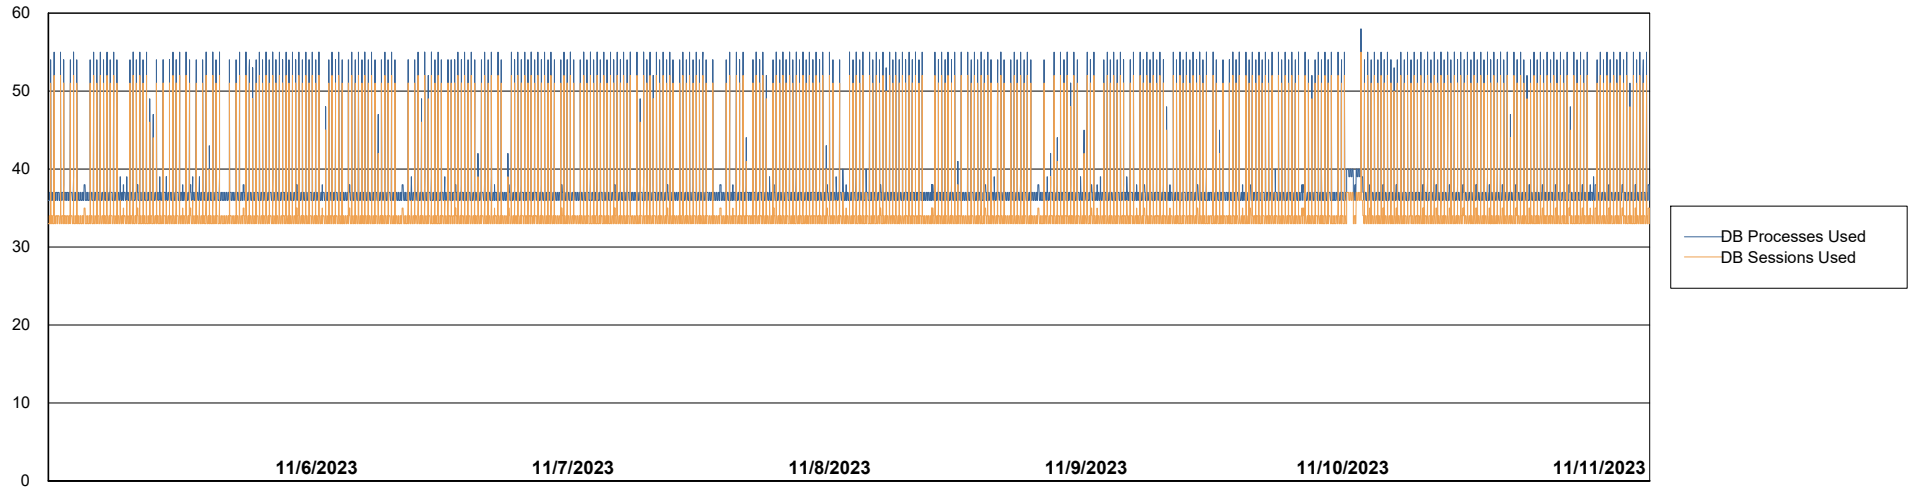

Database Performance HUE_PRD_S-ORATEST2_HSBABS1

DB Processes Max 1,000