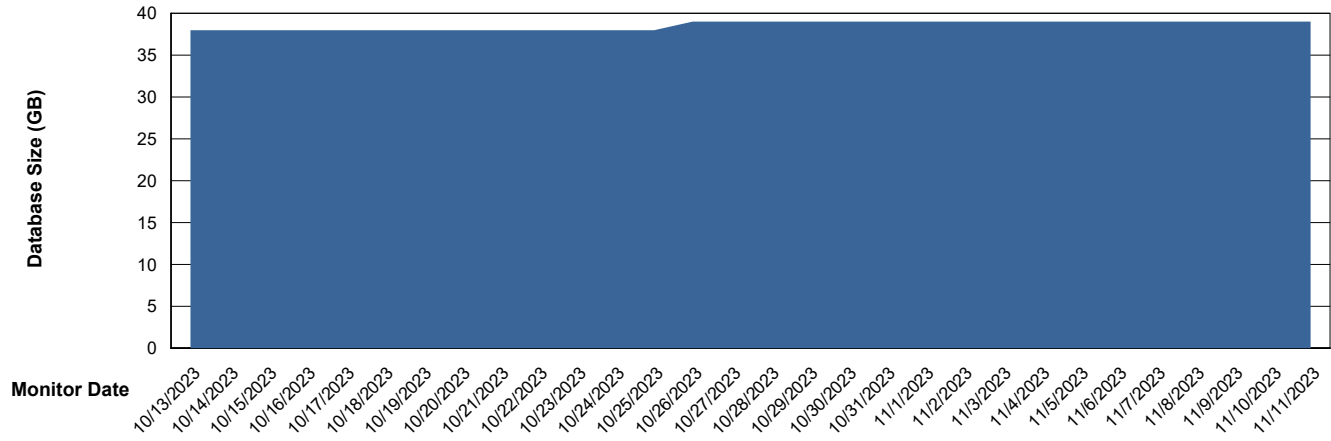

DATABASE SIZE HUE_PRD_S-ORABI2_ABS1

Database growth over last month