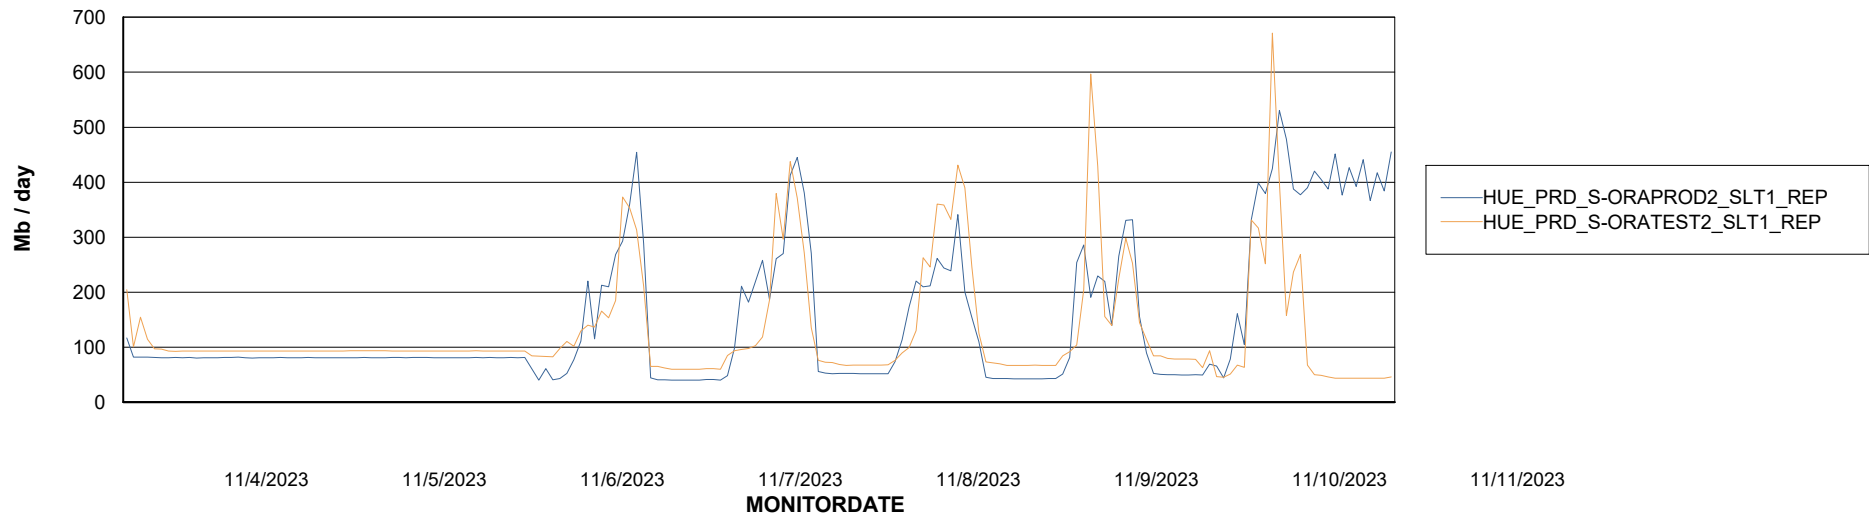

Avg memory used per ABS Server Service

Avg users per day per ABS server

Weekly SLA Customer Report

Customer HUE_Production
Database ID 154

ABSSolute Application ReportServer Services

Avg memory used per ReportServer Service