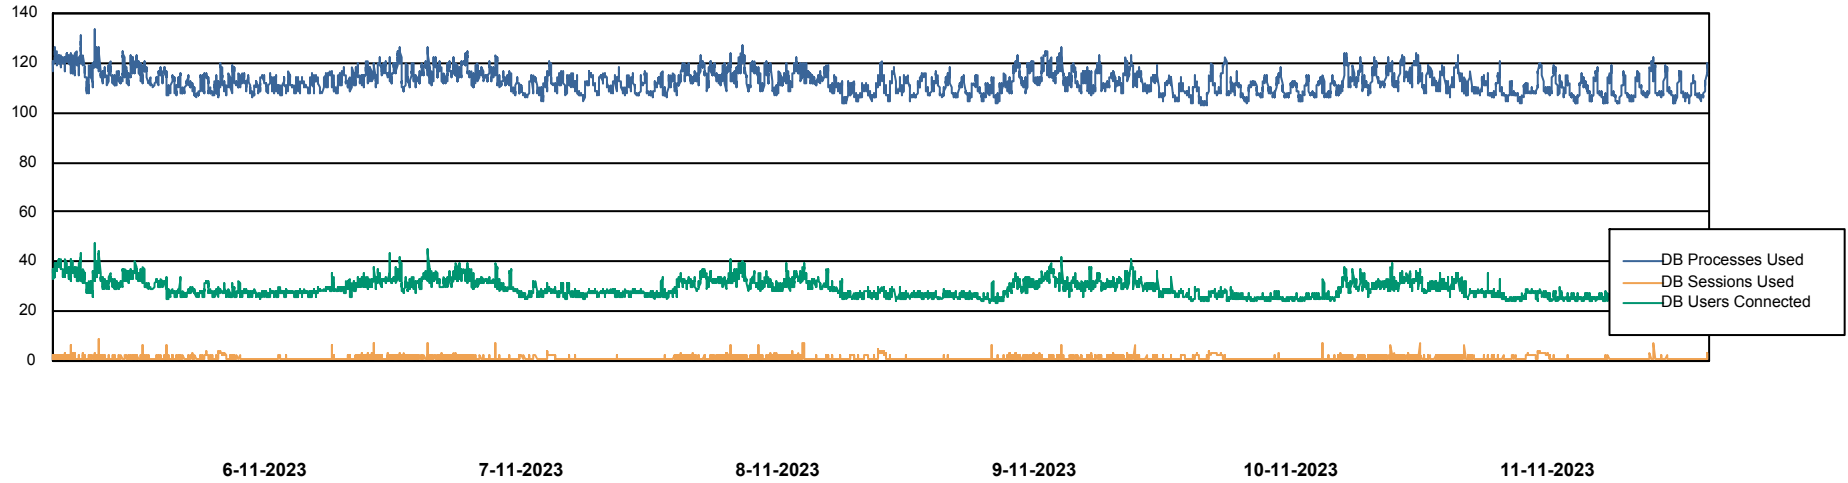

Weekly SLA Customer Report

Customer EUT_Production
Database ID 114

Database Performance EUT_EUP_PRD_URVINA22T_DB

DB Processes Max 500

Weekly SLA Customer Report

Customer EUT_Production
Database ID 114

Database Performance EUT_URM_PRD_URVINA26_DB