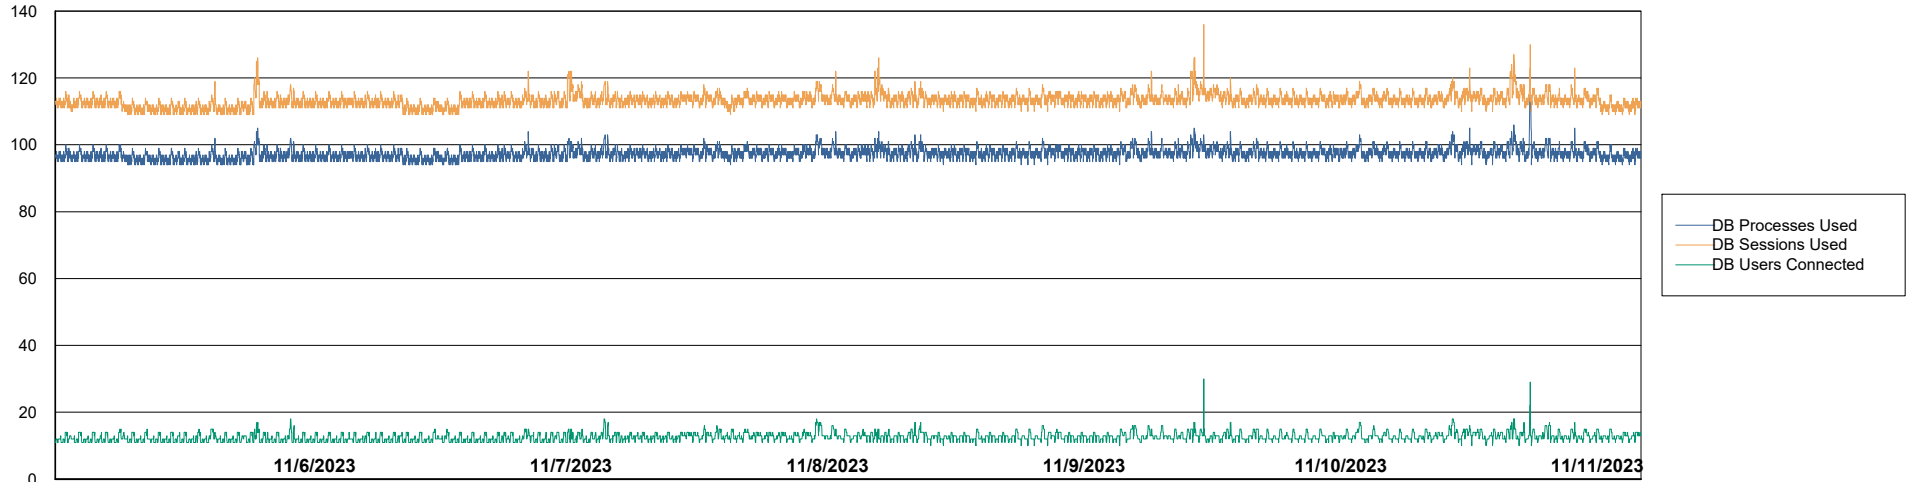

Database Performance ELJ_PRD_FRASEQXPRDDB03_ABS1