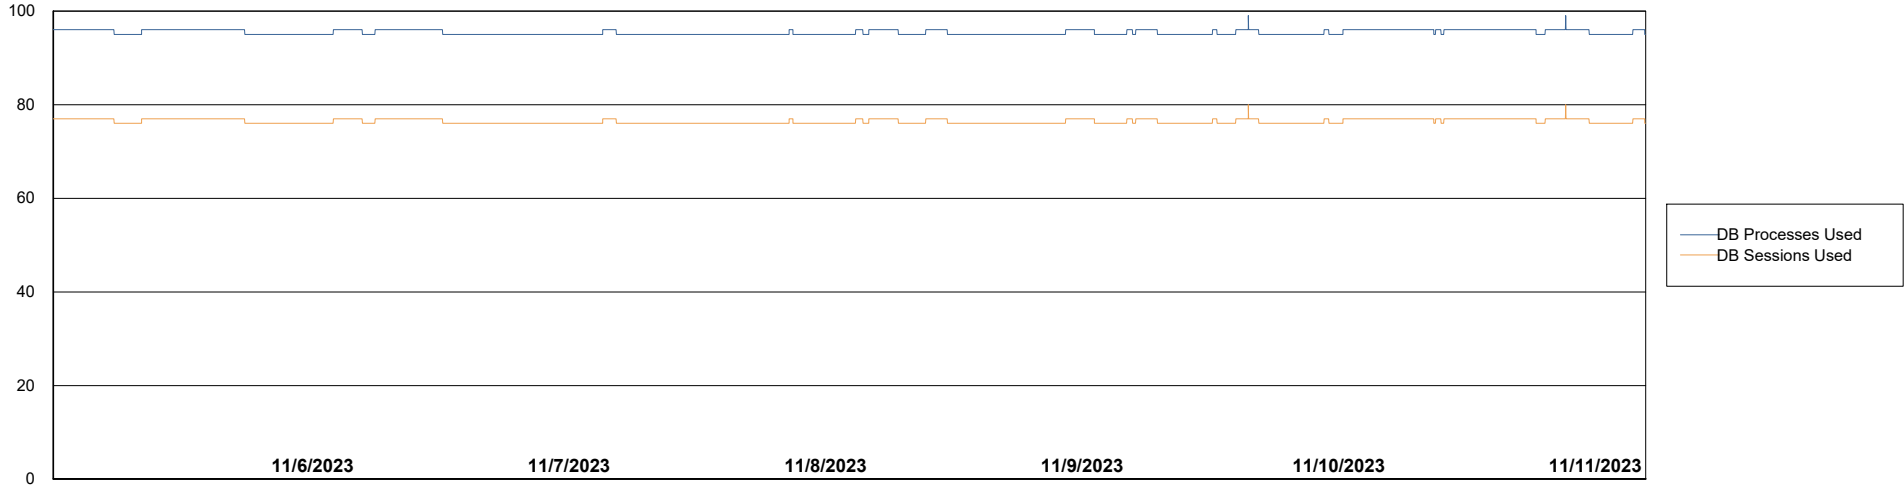

# Weekly SLA Customer Report

Customer ELJ Production  
Database ID 72

Database Performance ELJ\_PRD\_FRASEQXPRDDB02\_HSBABS1

DB Processes Max 1,000  
DB Processes Max 0