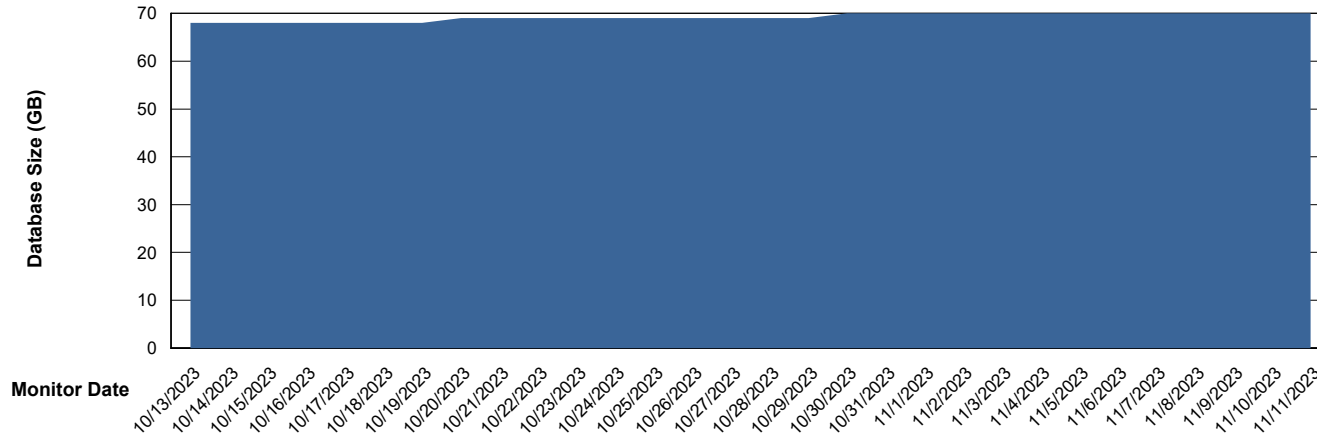

DATABASE SIZE ELJ_PRD_FRASEQXPRDDB01_ABS1

Database growth over last month