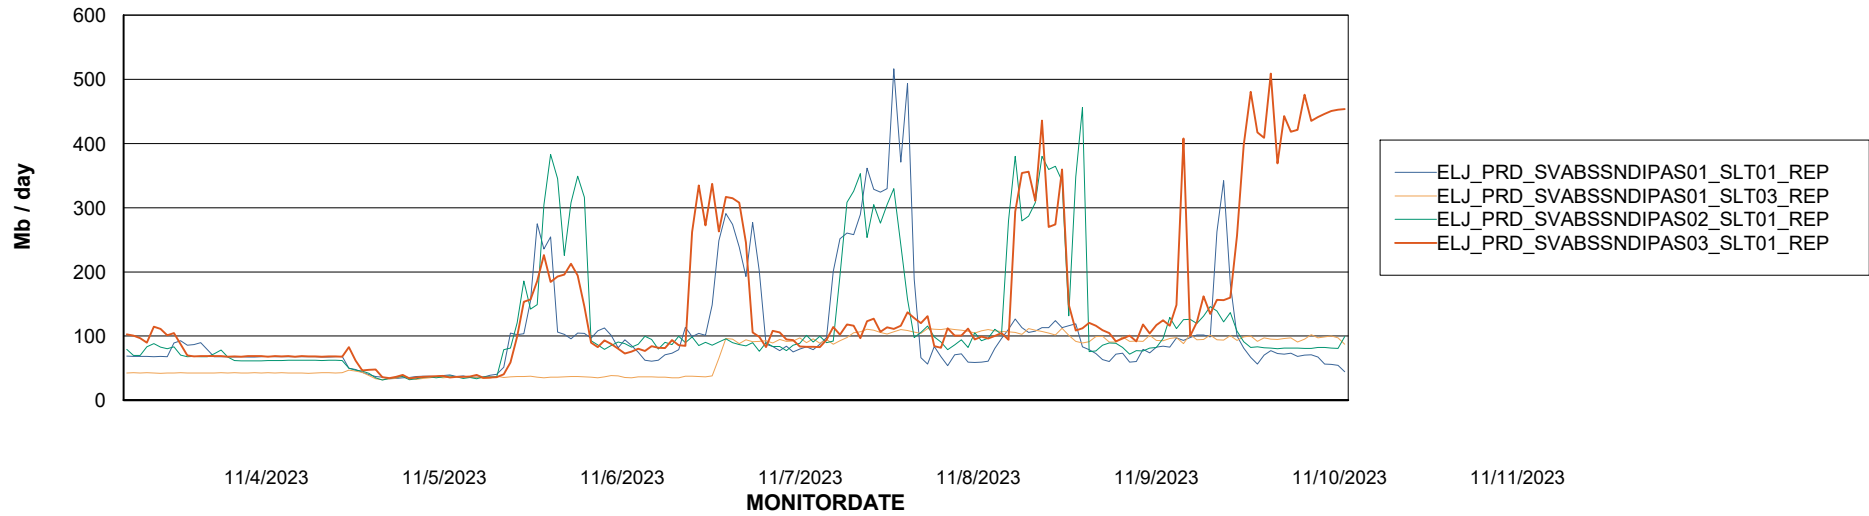

ABSSolute Application ReportServer Services

Avg memory used per ReportServer Service