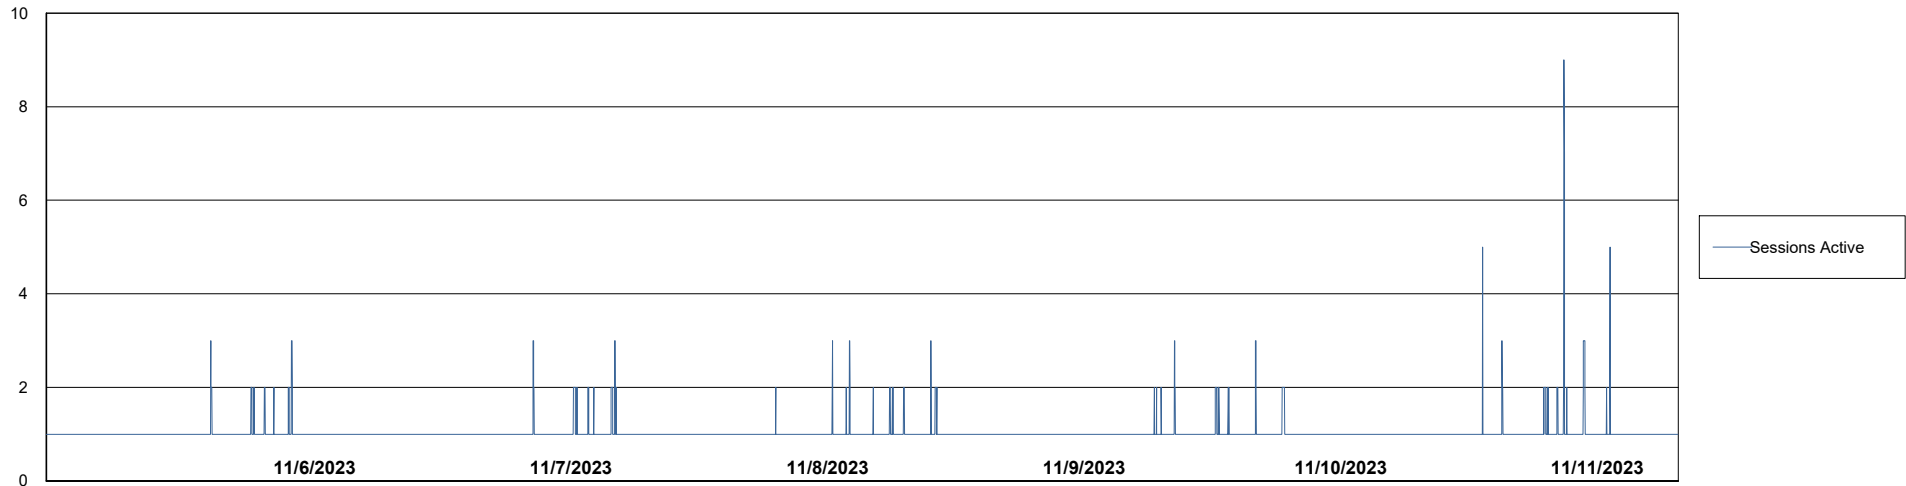

Database Performance ELJ_PRD_FRASEQXPRDDB03_ABS1