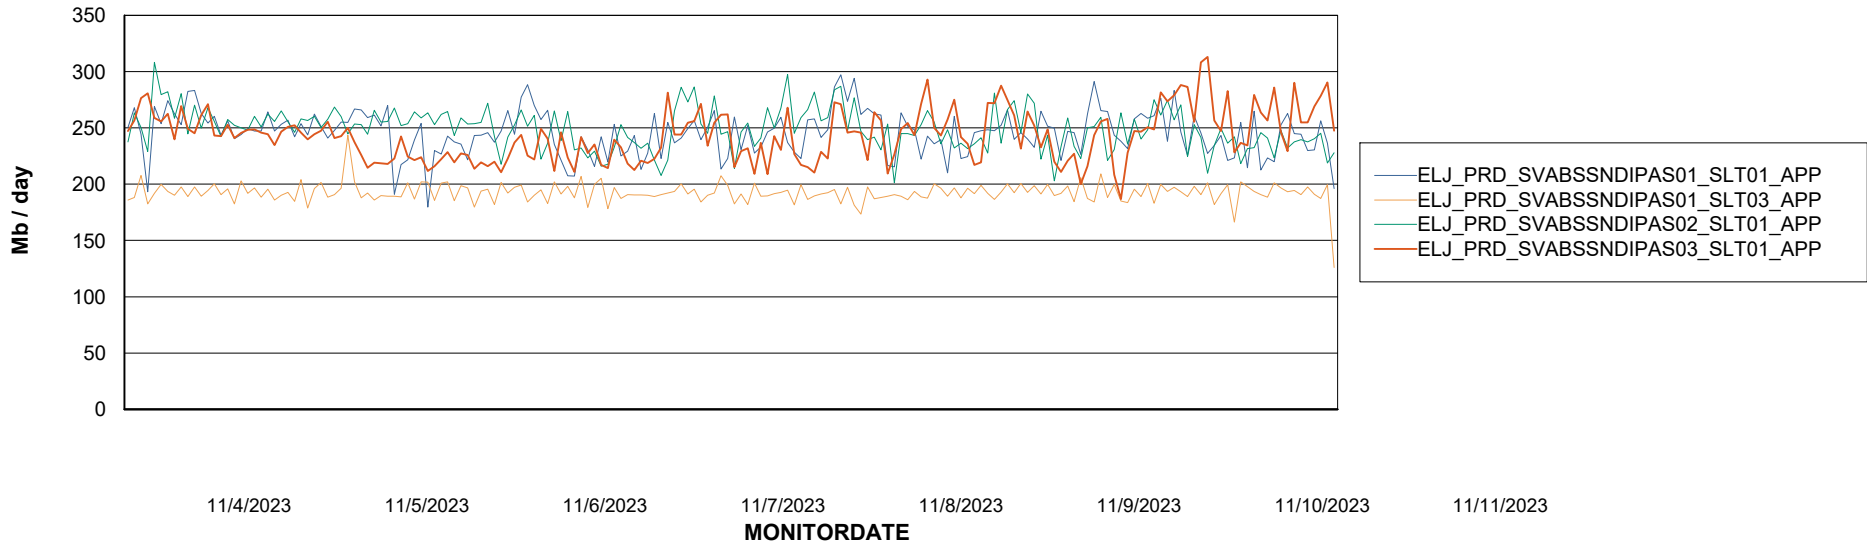

ABSSolute Application Server Services

Avg memory used per ABS Server Service