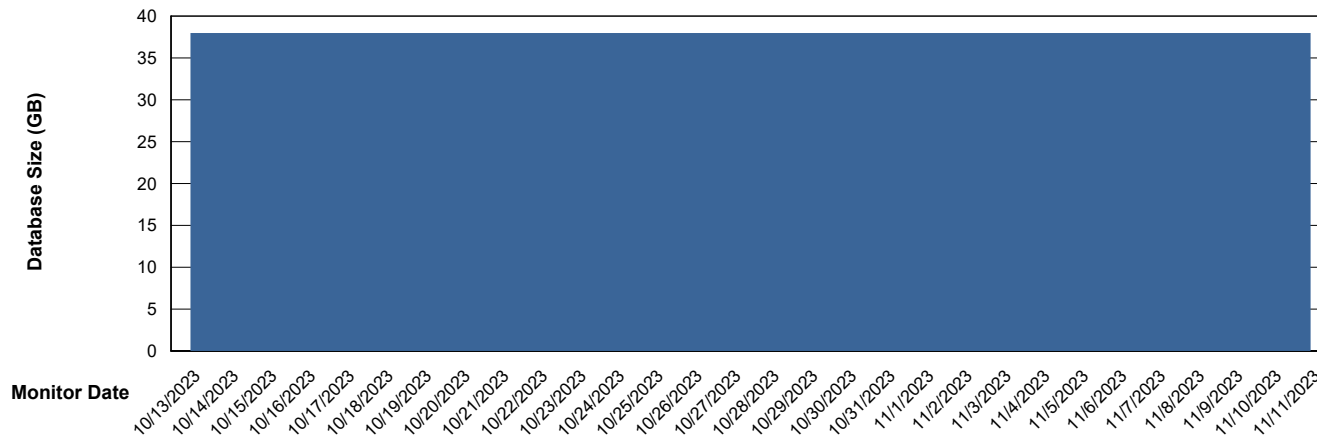

# Weekly SLA Customer Report

Customer ELJ Production  
Database ID 72

DATABASE SIZE ELJ\_PRD\_FRASEQXPRDDB01\_ABS1

### Database growth over last month

DATABASE SIZE ELJ\_PRD\_FRASEQXPRDDB03\_ABS1

### Database growth over last month