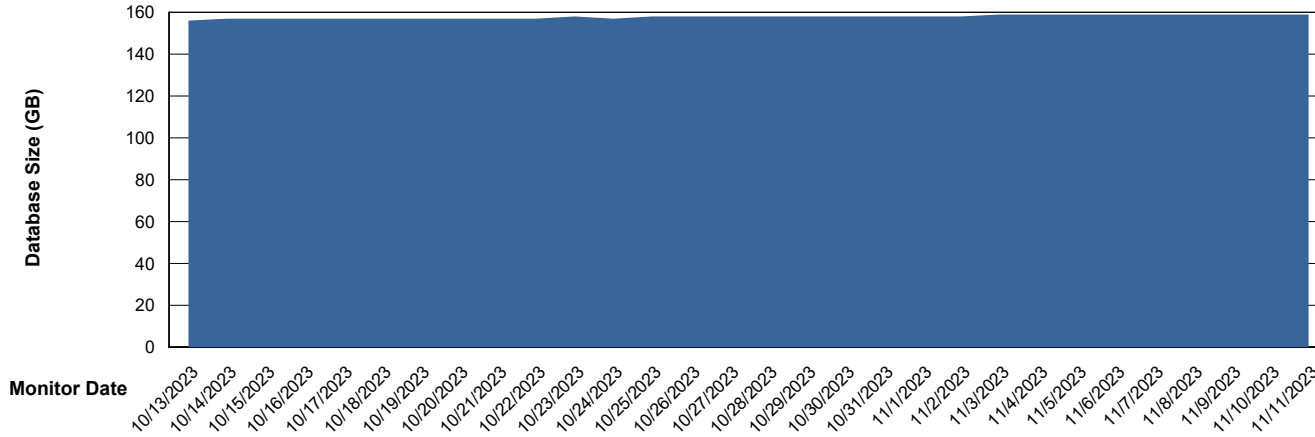

Weekly SLA Customer Report

Customer ELI_Production
Database ID 62

Database Performance ELI_PRD_STB_HSBABS1

DB Processes Max 1,000

Weekly SLA Customer Report

Customer ELI_Production
Database ID 62

DATABASE SIZE ELI_PRD_FRASEQXPRDDB04_ABS1

Database growth over last month

DATABASE SIZE ELI_PRD_Primary_ABS1

Database growth over last month

Weekly SLA Customer Report

Customer ELI_Production
Database ID 62

Database Tablespace ELI_PRD_FRASEQXPRDDB04_ABS1