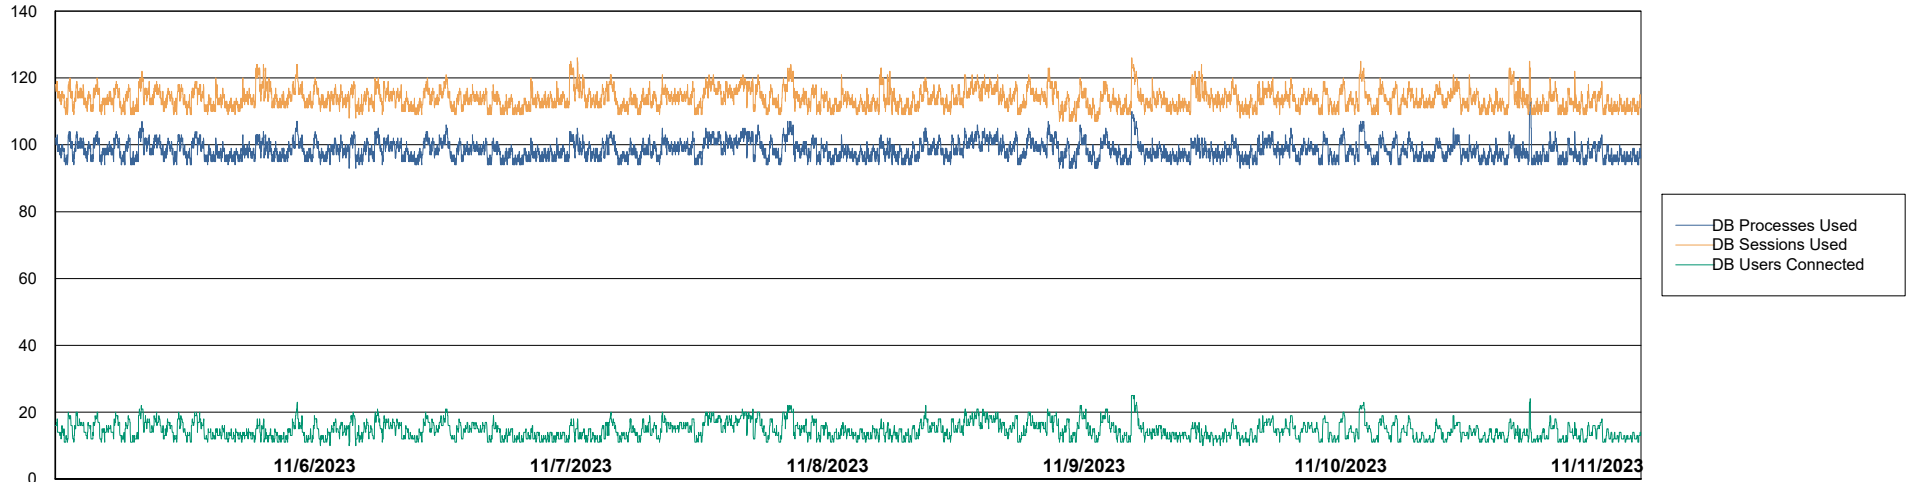

Database Performance ELI_PRD_FRASEQXPRDDB04_ABS1