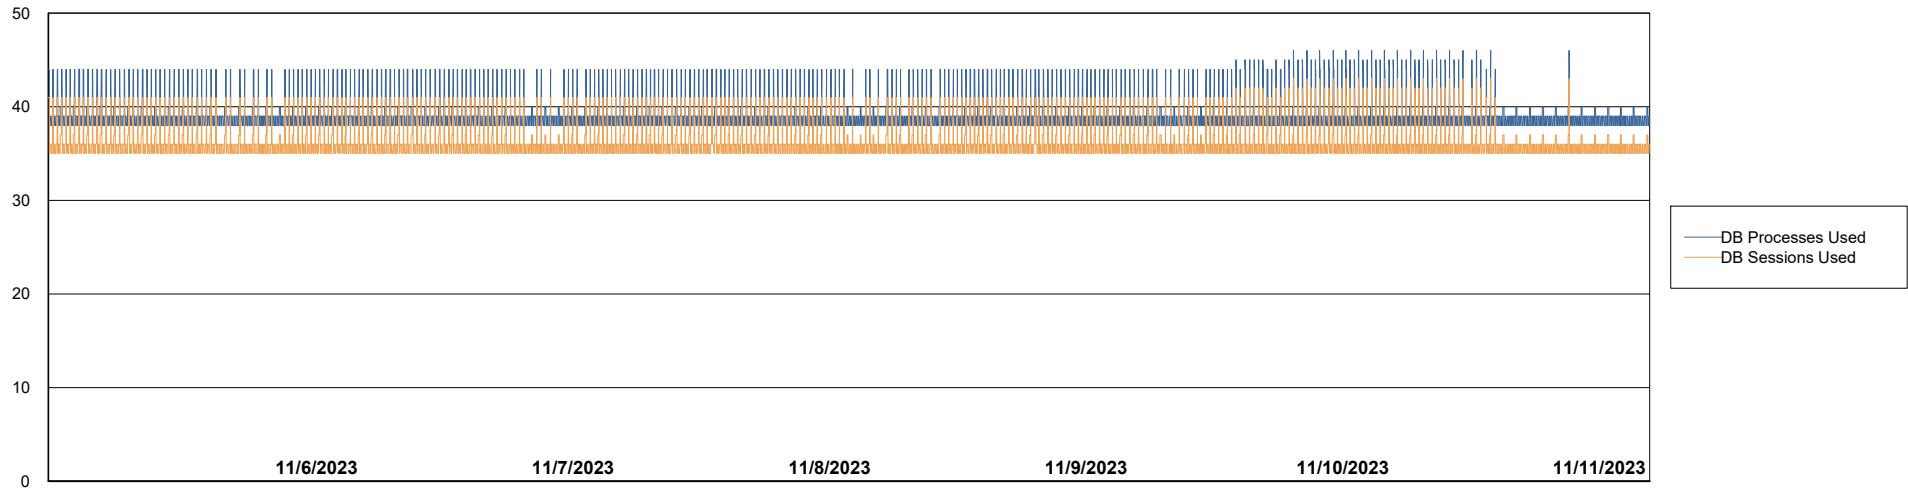

Database Performance ELI_PRD_STB_HSBABS1

DB Processes Max 1,000