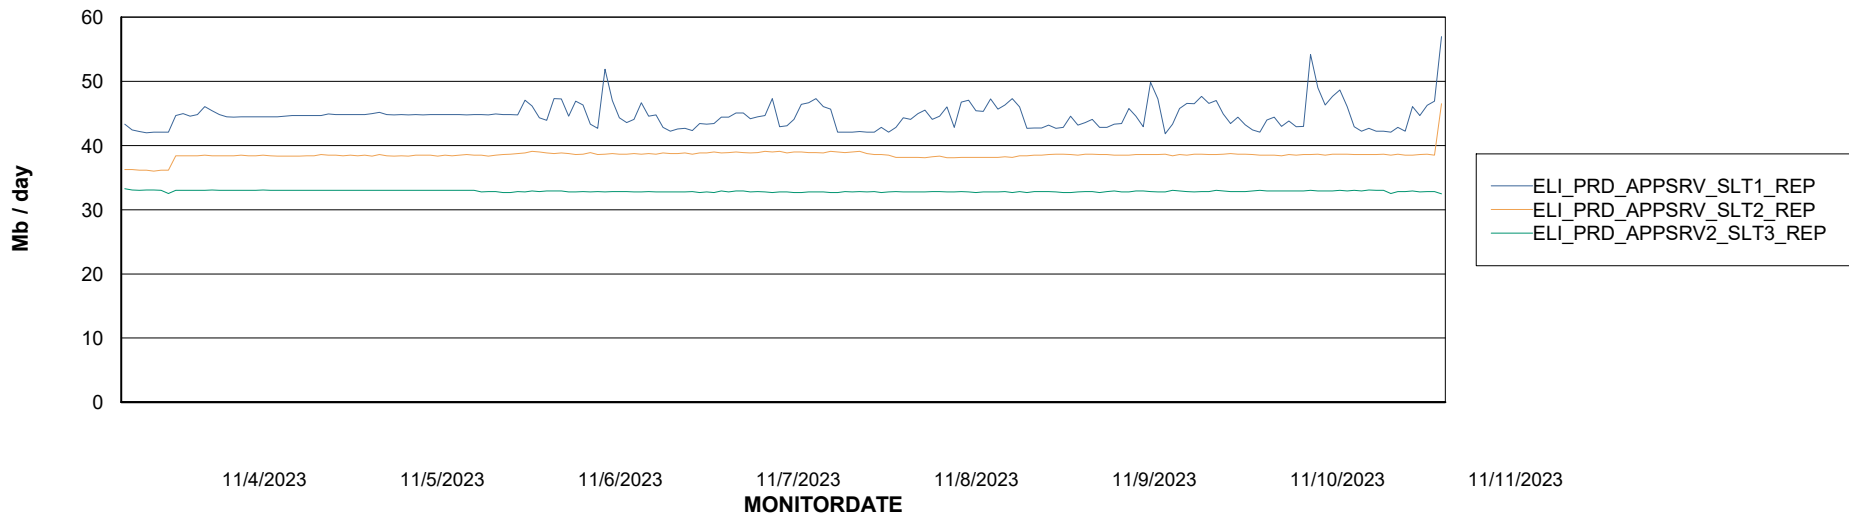

Avg memory used per ABS Server Service

Weekly SLA Customer Report

Customer ELI_Production
Database ID 62

ABSSolute Application Server Services

Avg memory used per ReportServer Service

Avg users per day per ABS server