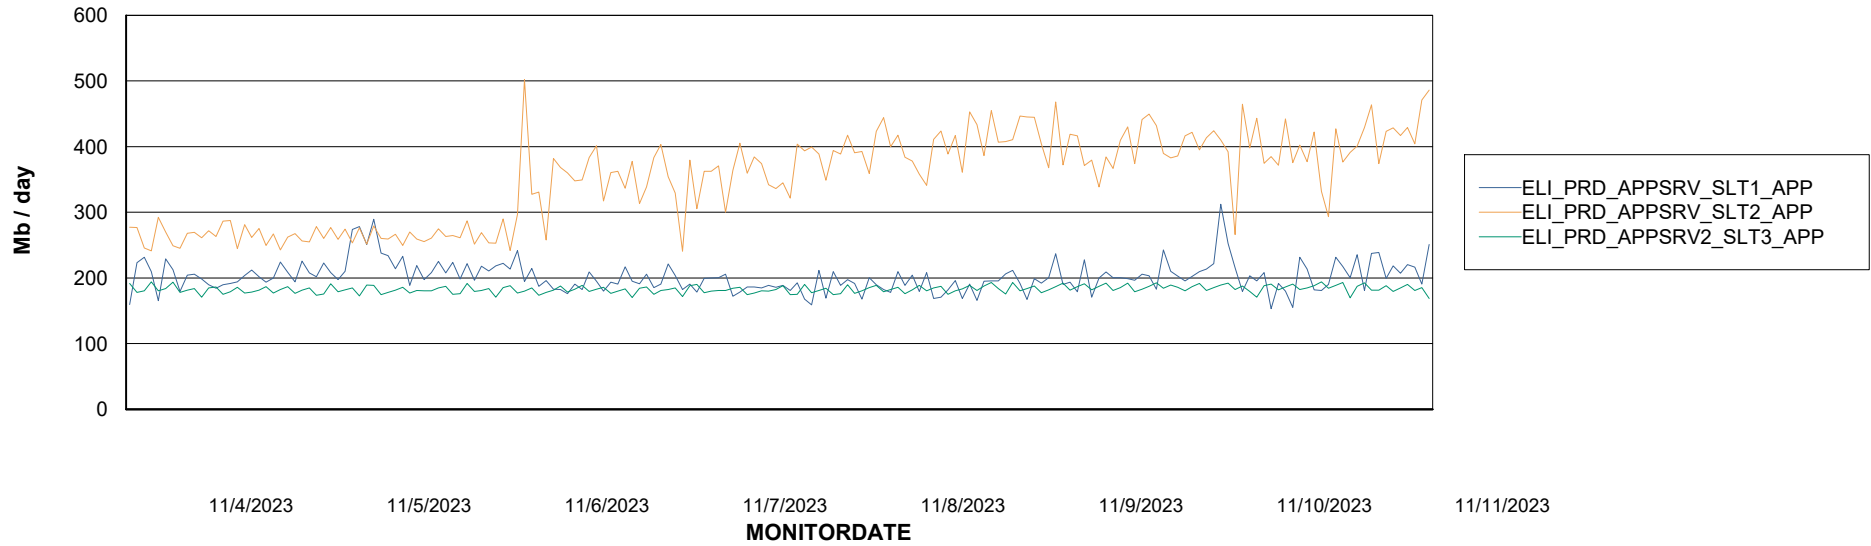

ABSSolute Application Server Services

Avg memory used per ABS Server Service