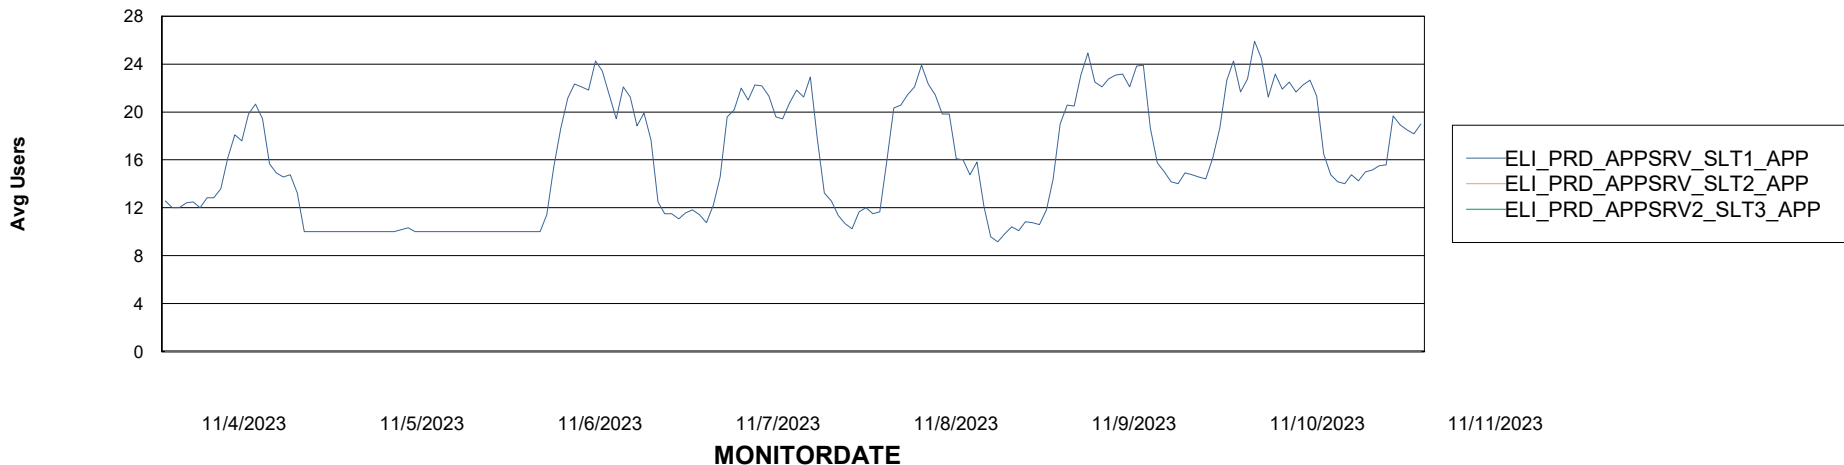

Avg memory used per ABS Server Service

Weekly SLA Customer Report

Customer ELI_Production
Database ID 62

ABSSolute Application Server Services

Avg memory used per ReportServer Service

Avg users per day per ABS server