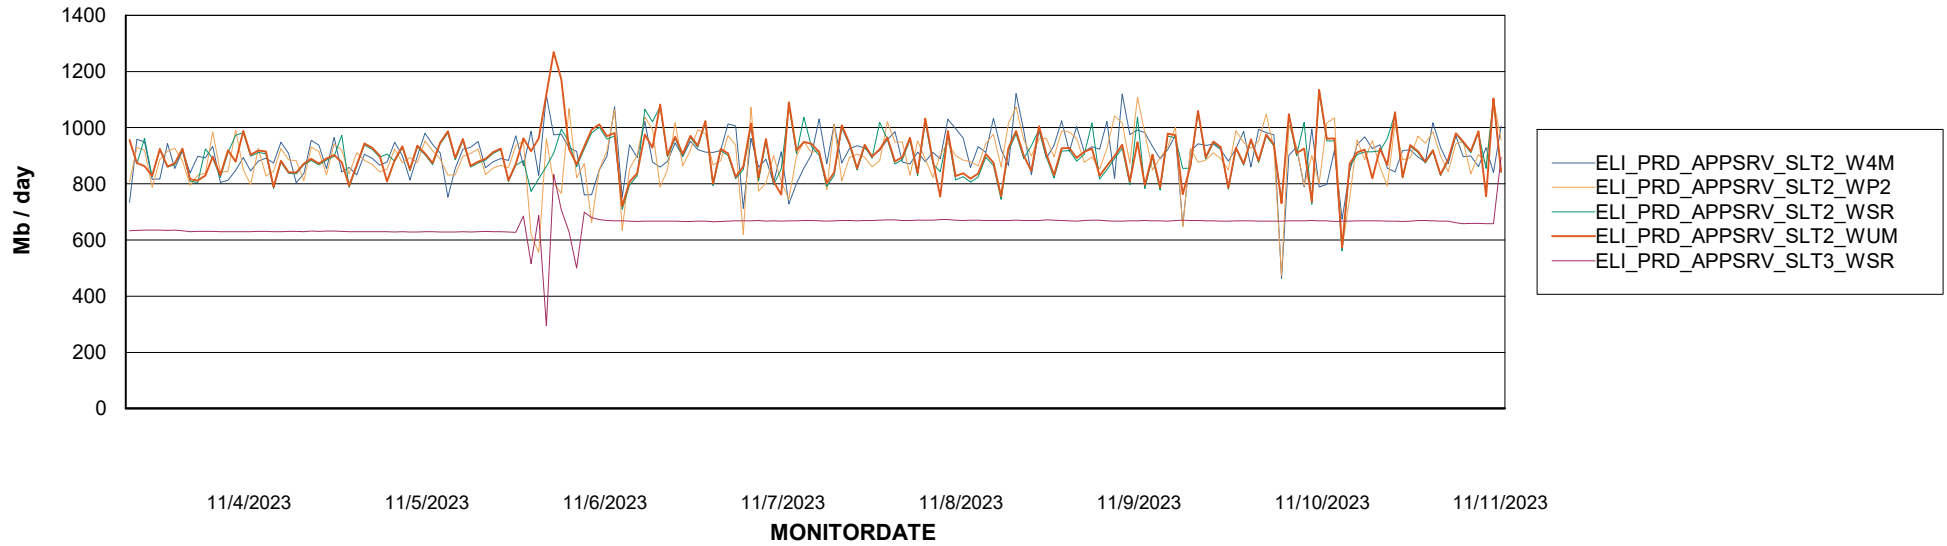

ABSSolute Application Server Services

Avg memory used per ABS Web component