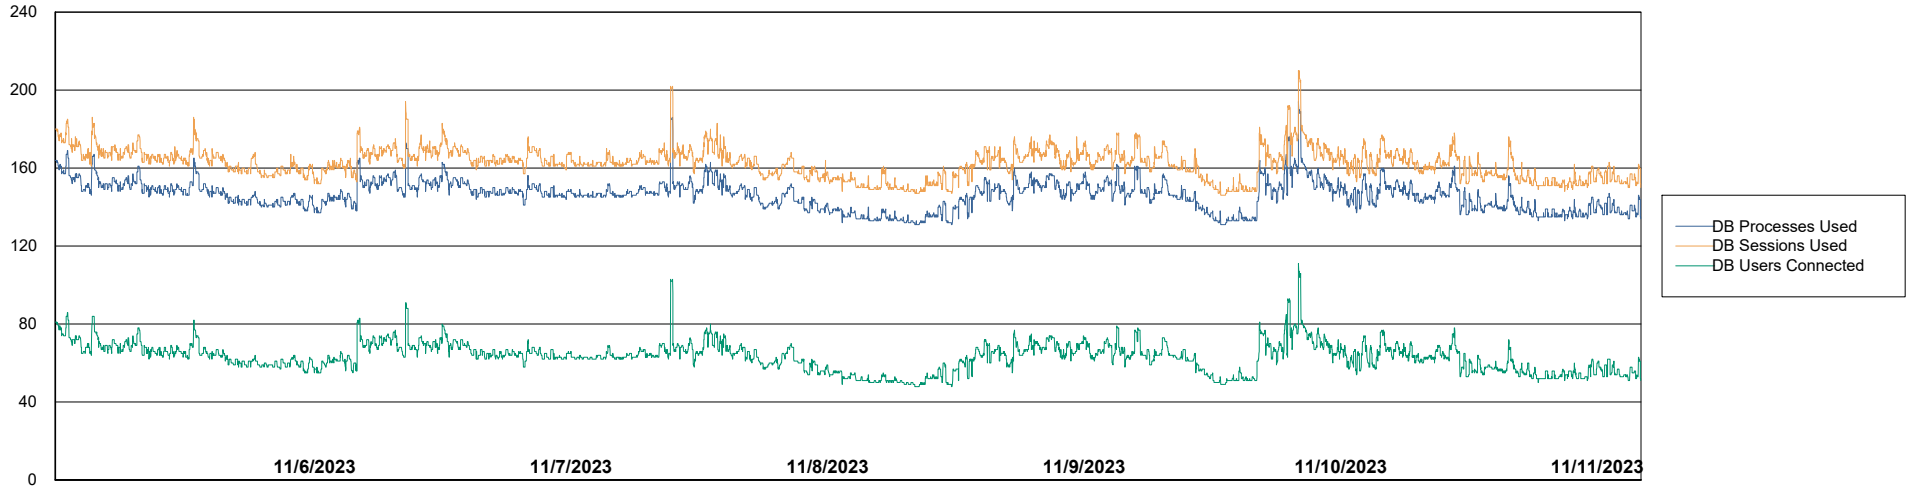

Weekly SLA Customer Report

Customer ELI_Production
Database ID 62

Database Performance ELI_PRD_FRASEQXPRDDB04_ABS1

Weekly SLA Customer Report

Customer ELI_Production
Database ID 62

Database Performance ELI_PRD_Primary_ABS1