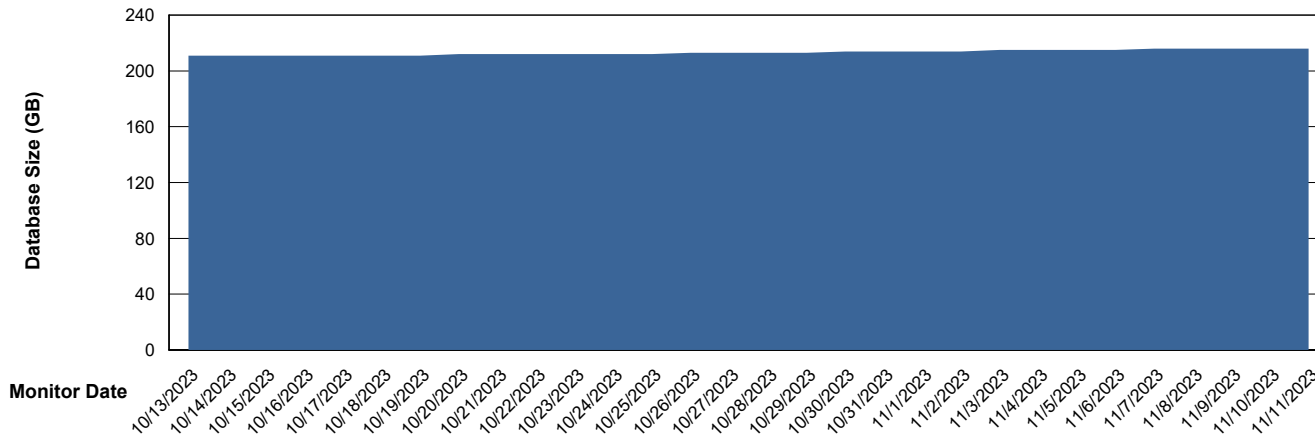

Weekly SLA Customer Report

Customer ELI_Production
Database ID 62

Database Performance ELI_PRD_STB_HSBABS1

DB Processes Max 1,000

Weekly SLA Customer Report

Customer ELI_Production
Database ID 62

DATABASE SIZE ELI_PRD_FRASEQXPRDDB04_ABS1

Database growth over last month

DATABASE SIZE ELI_PRD_Primary_ABS1

Database growth over last month

Weekly SLA Customer Report

Customer ELI_Production
Database ID 62

Database Tablespace ELI_PRD_FRASEQXPRDDB04_ABS1