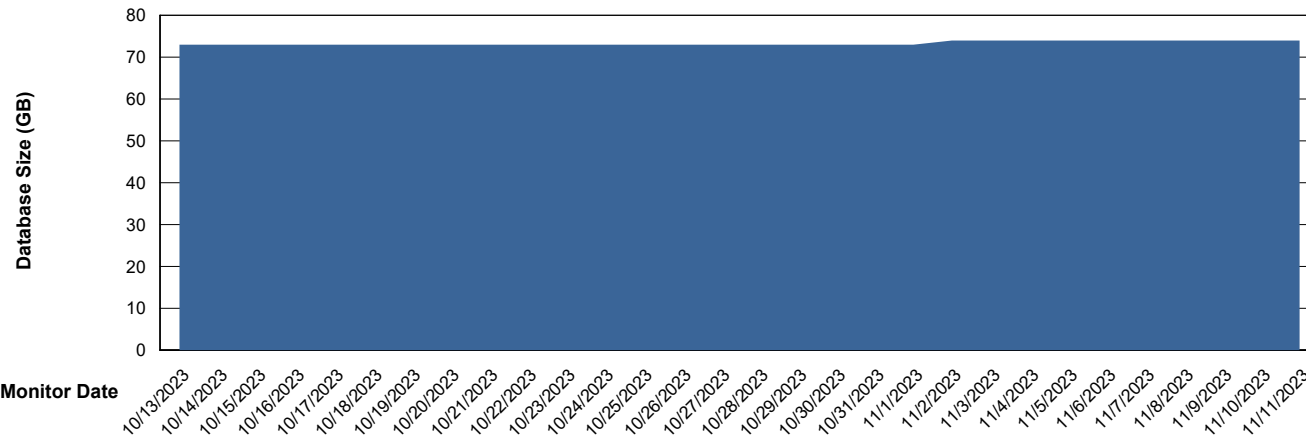

DB Processes Max 1,000

Weekly SLA Customer Report

Customer ECL_Production
 Database ID 156

DATABASE SIZE ECL_PRD_ECLABS_ABS1

Database growth over last month

Database Tablespace ECL_PRD_ECLABS_ABS1

| Date | Tablespace Name | Filesize (Gb) | Usedsize (Gb) | Percentage free |
|------------|-----------------|---------------|---------------|-----------------|
| 11/11/2023 | ABSDATA | 81 | 53 | 35 |
| | INDX | 10 | 6 | 40 |
| 11/10/2023 | ABSDATA | 81 | 53 | 35 |
| | INDX | 10 | 6 | 40 |
| 11/9/2023 | ABSDATA | 81 | 53 | 35 |
| | INDX | 10 | 6 | 40 |
| 11/8/2023 | ABSDATA | 81 | 53 | 35 |
| | INDX | 10 | 6 | 40 |
| 11/7/2023 | ABSDATA | 81 | 53 | 35 |
| | INDX | 10 | 6 | 40 |
| 11/6/2023 | ABSDATA | 81 | 53 | 35 |
| | INDX | 10 | 6 | 40 |
| 11/5/2023 | ABSDATA | 81 | 53 | 35 |
| | INDX | 10 | 6 | 40 |

Weekly SLA Customer Report

Customer ECL_Production
Database ID 156

Standby Database Health ECL_Production

Recovery lag for last 7 days

Weekly SLA Customer Report

Customer ECL_Production
Database ID 156

ABSSolute Application Server Services