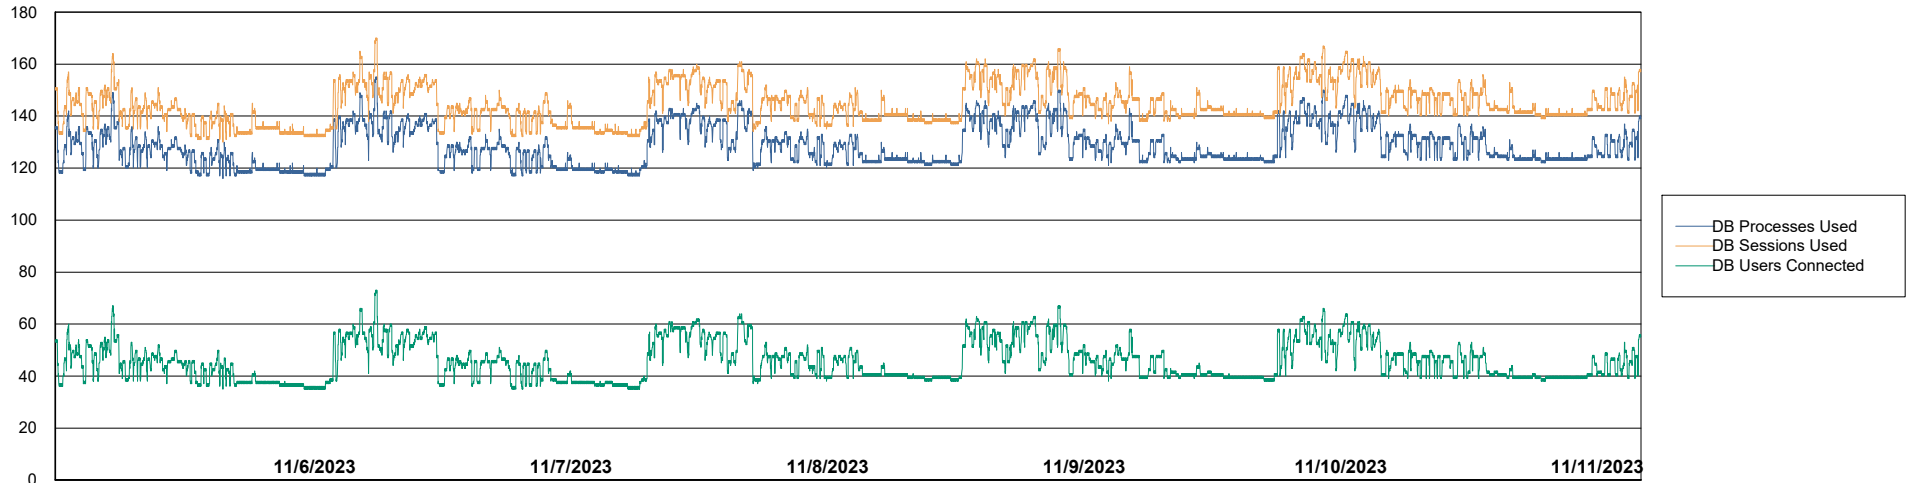

Weekly SLA Customer Report

Customer ECL_Production
Database ID 156

Harddisk Usage ECL_PRD_ECLABS-WEB

| | Free disk space on C: (%) | Total disk space on C: (Gb) | Used disk space on C: (Gb) |
|------------|---------------------------|-----------------------------|----------------------------|
| 11/11/2023 | 54 | 99 | 45 |
| 11/10/2023 | 54 | 99 | 45 |
| 11/9/2023 | 54 | 99 | 46 |
| 11/8/2023 | 55 | 99 | 45 |
| 11/7/2023 | 55 | 99 | 45 |
| 11/6/2023 | 56 | 99 | 44 |
| 11/5/2023 | 54 | 99 | 45 |

Weekly SLA Customer Report

Customer ECL_Production
Database ID 156

Database Performance ECL_PRD_ECLABS_ABS1

Weekly SLA Customer Report

Customer ECL_Production
Database ID 156

Database Performance ECL_PRD_ECLABS-TEST_HSBABS1