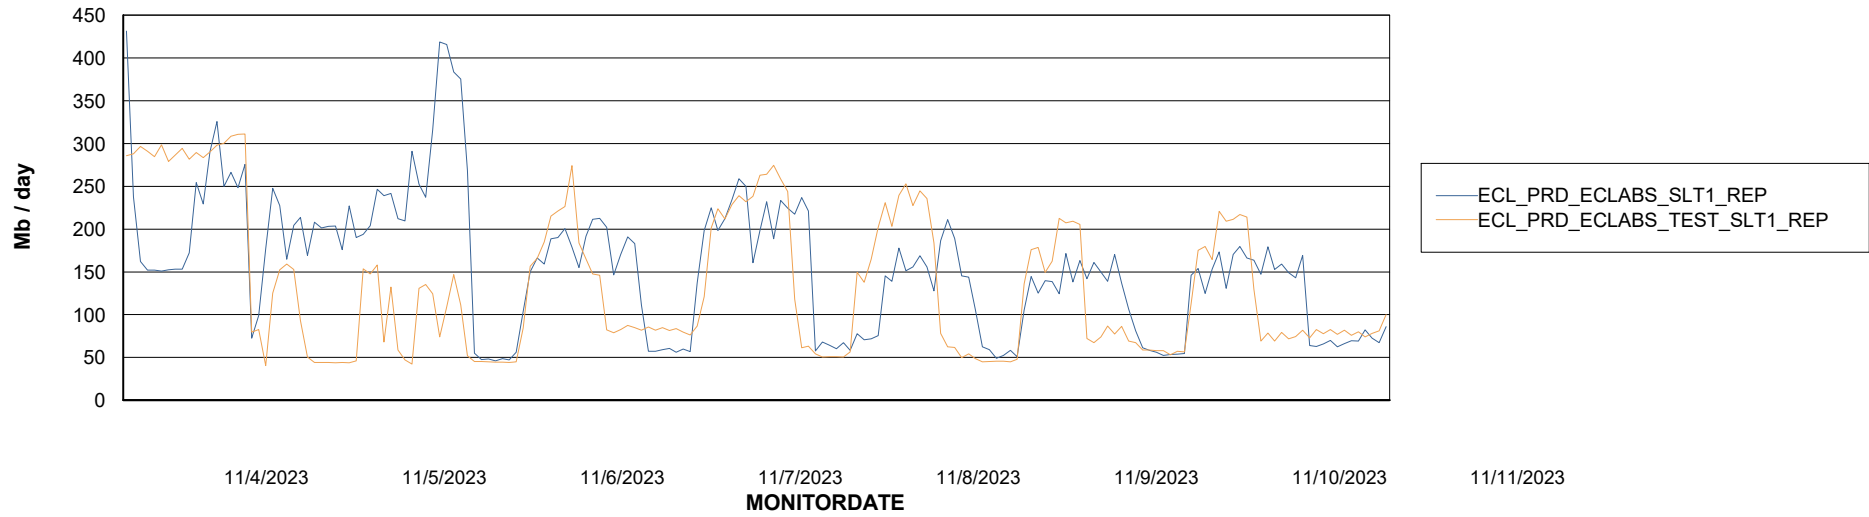

Avg memory used per ABS Server Service

Avg users per day per ABS server

Weekly SLA Customer Report

Customer ECL_Production
Database ID 156

ABSSolute Application ReportServer Services

Avg memory used per ReportServer Service

Weekly SLA Customer Report

Customer ECL_Production
Database ID 156

ABSSolute Web Component Services

Avg memory used per ABS Web component

Weekly SLA Customer Report

Customer ECL_Production
Database ID 156

Disaster per ABS component