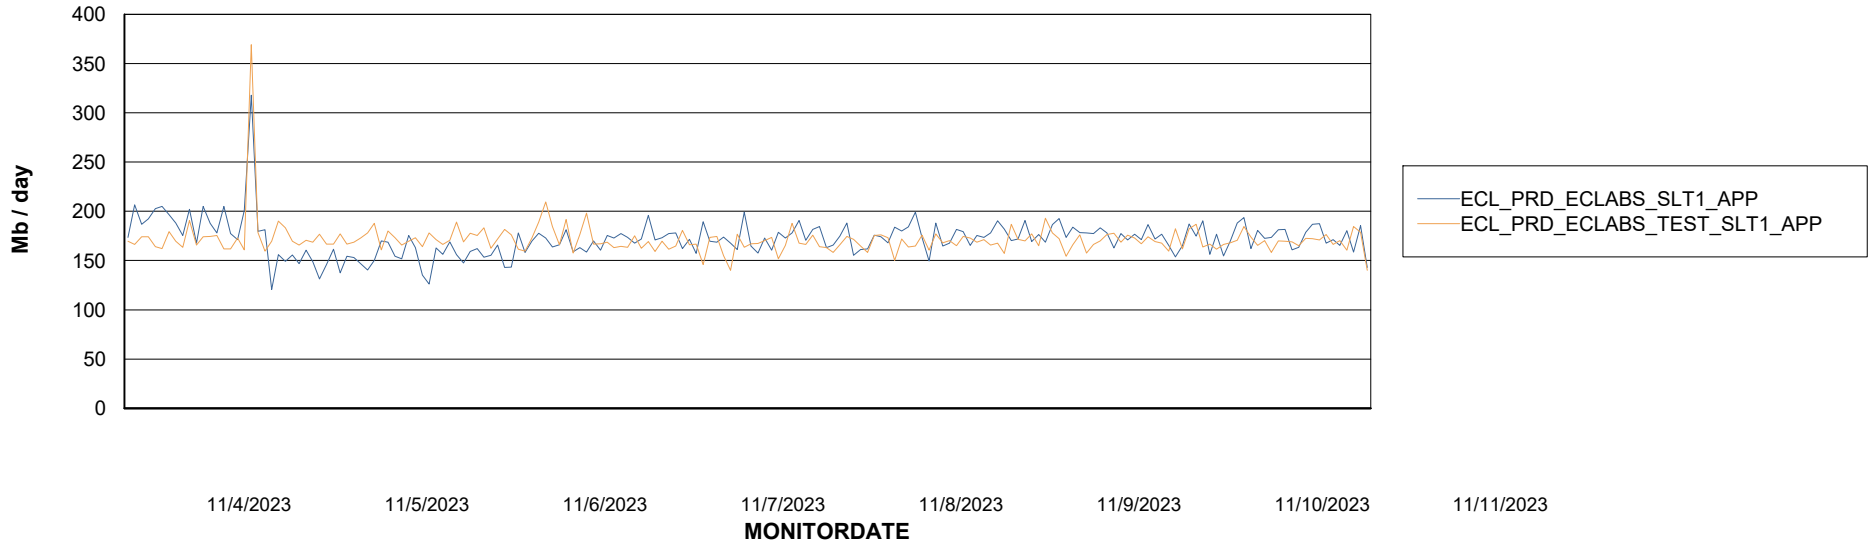

ABSSolute Application Server Services

Avg memory used per ABS Server Service