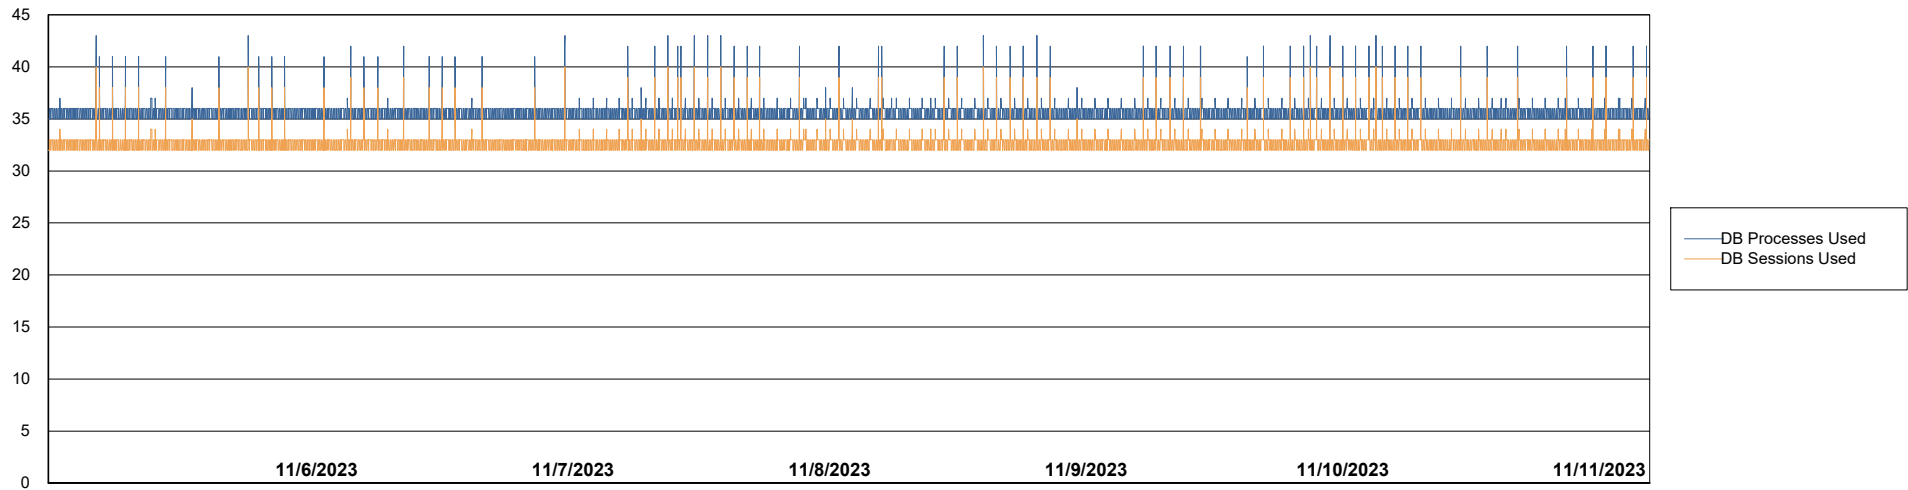

Database Performance ECL_PRD_ECLABS-TEST_HSBABS1

DB Processes Max 1,000