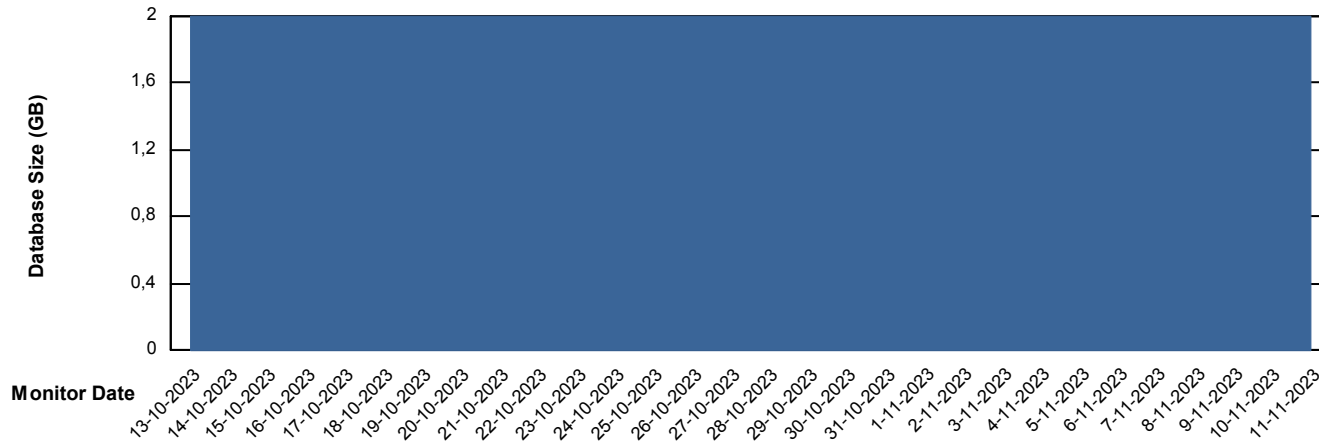

DATABASE SIZE DFDDDBI_Production

Database growth over last month