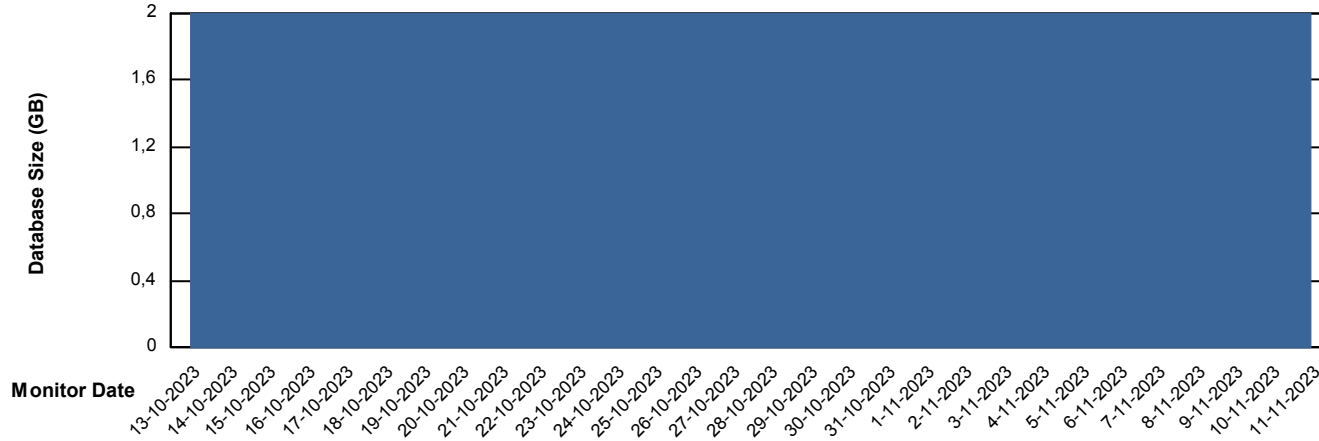

Database Performance DFDDDBI_Production

DB Processes Max 500

Weekly SLA Customer Report

Customer DFD_Production
Database ID 39

DATABASE SIZE DFDDDB_Production

Database growth over last month

DATABASE SIZE DFDDDBI_Production

Database growth over last month

Weekly SLA Customer Report

Customer DFD_Production
Database ID 39

Database Tablespace DFDDB_Production

Date	Tablespace Name	Filesize (Gb)	Usedsize (Gb)	Percentage free
11-11-2023	ABSDATA	102	0	100
	INDX	204	0	100
10-11-2023	ABSDATA	102	0	100
	INDX	204	0	100
9-11-2023	ABSDATA	100	0	100
	INDX	199	0	100
8-11-2023	ABSDATA	100	0	100
	INDX	199	0	100
7-11-2023	ABSDATA	100	0	100
	INDX	199	0	100
6-11-2023	ABSDATA	100	0	100
	INDX	199	0	100
5-11-2023	ABSDATA	100	0	100
	INDX	199	0	100