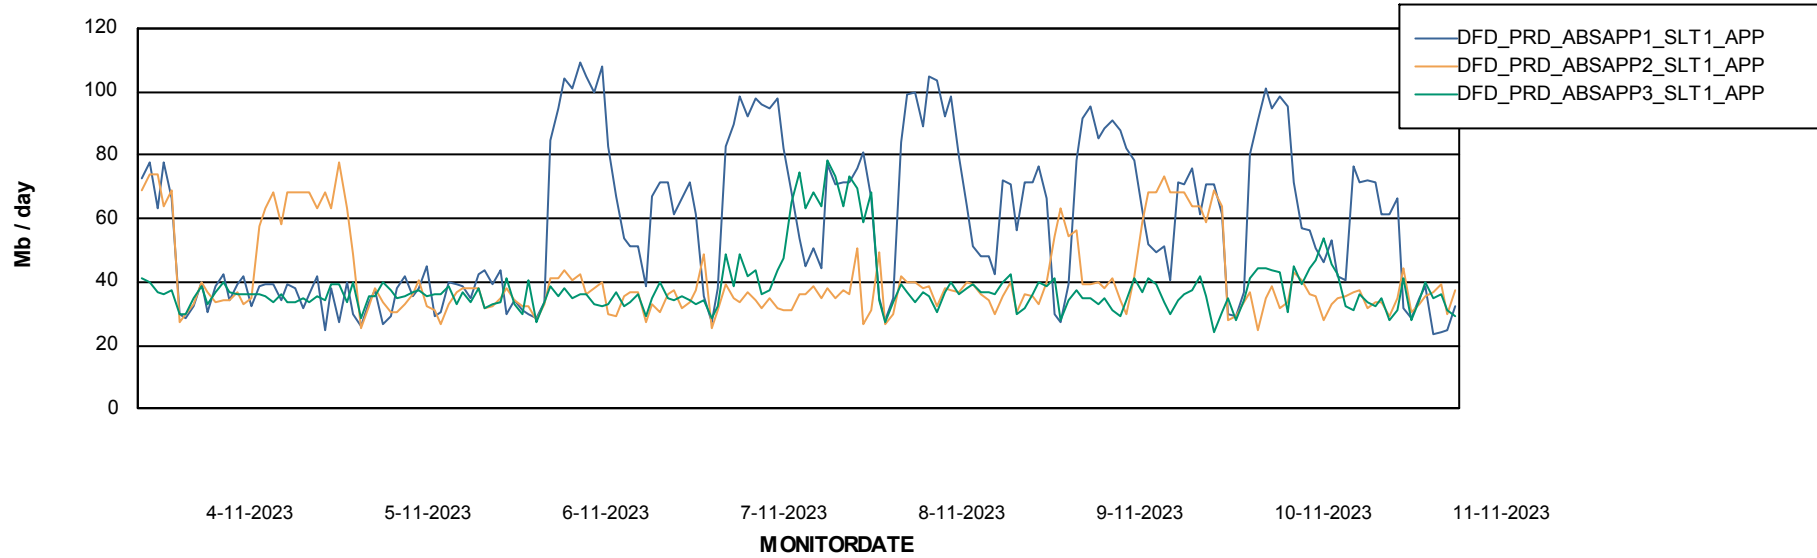

ABSSolute Application Server Services

Avg memory used per ABS Server Service