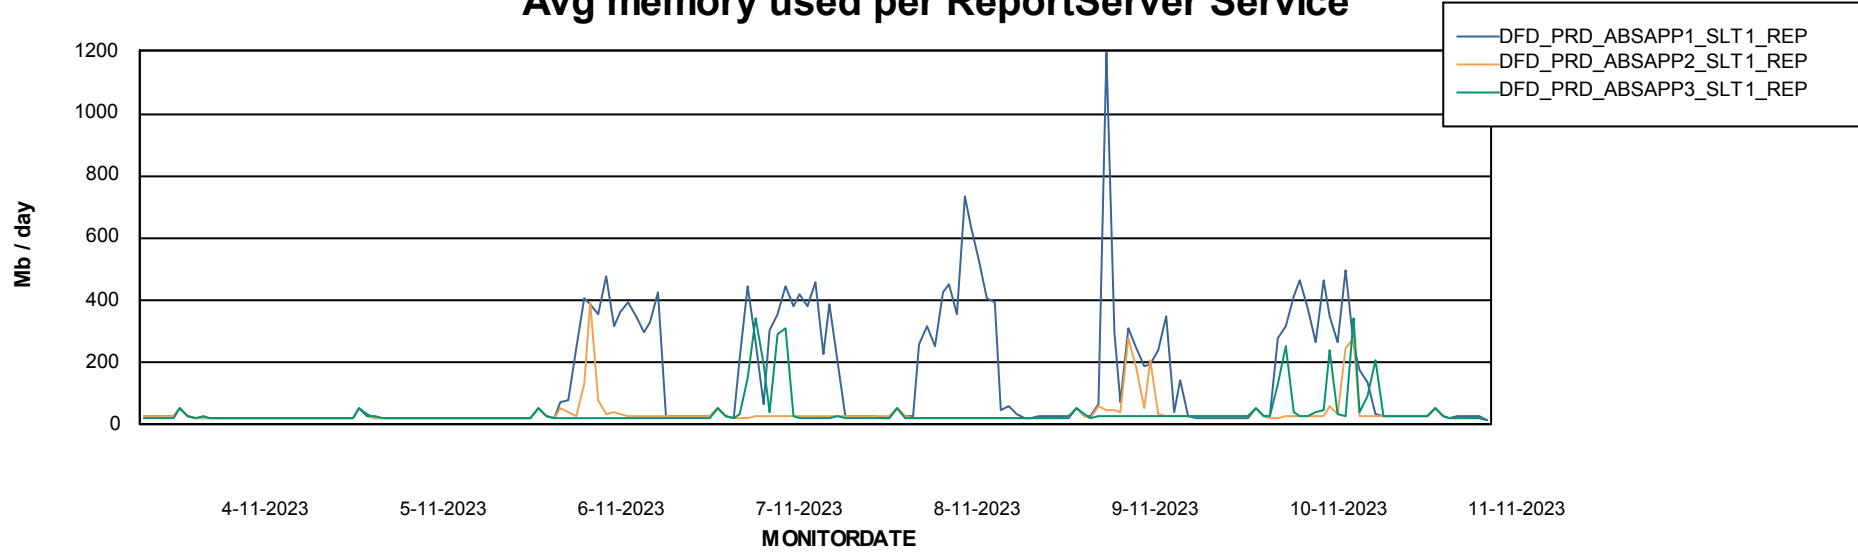

ABSSolute Application ReportServer Services

Avg memory used per ReportServer Service