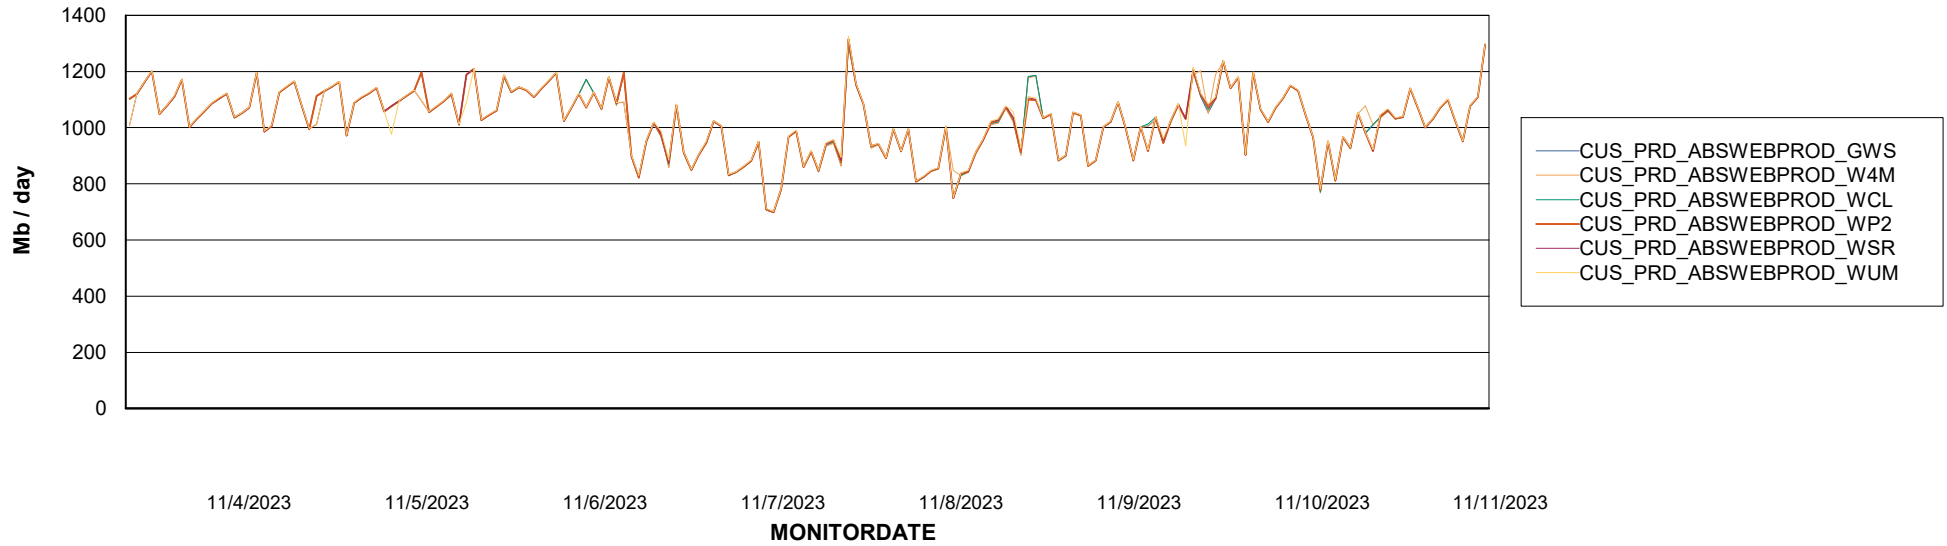

ABSSolute Web Component Services

Avg memory used per ABS Web component