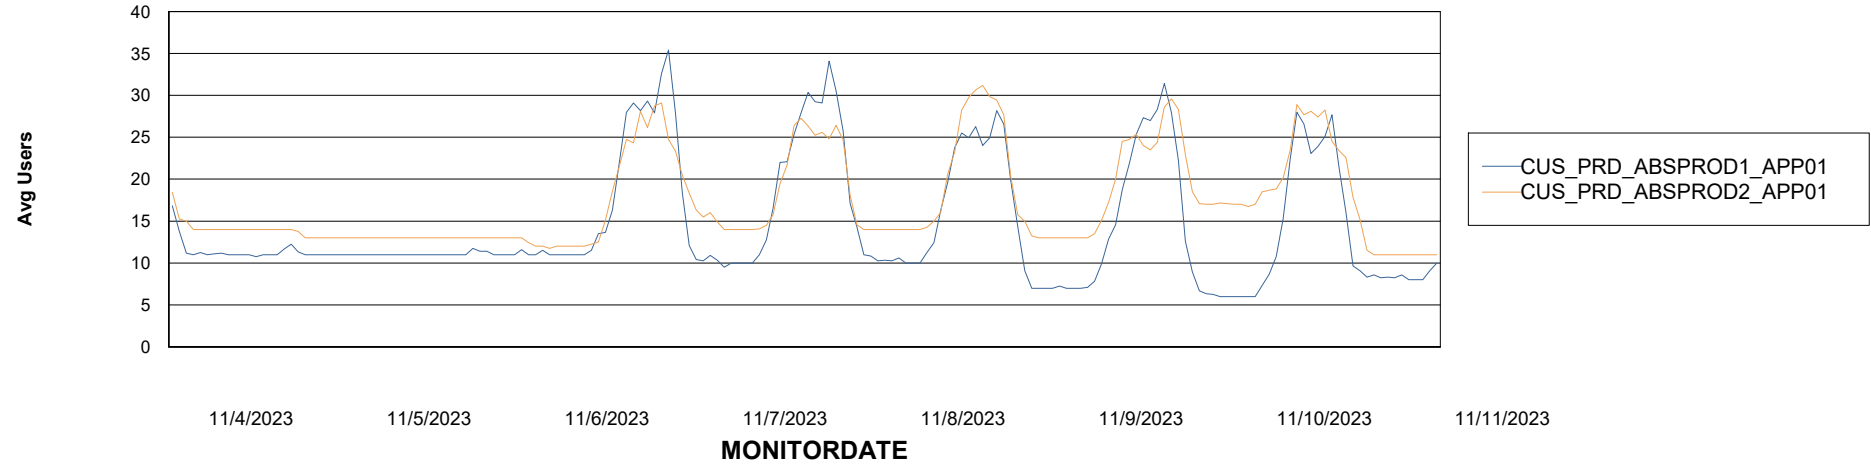

Avg users per day per ABS server