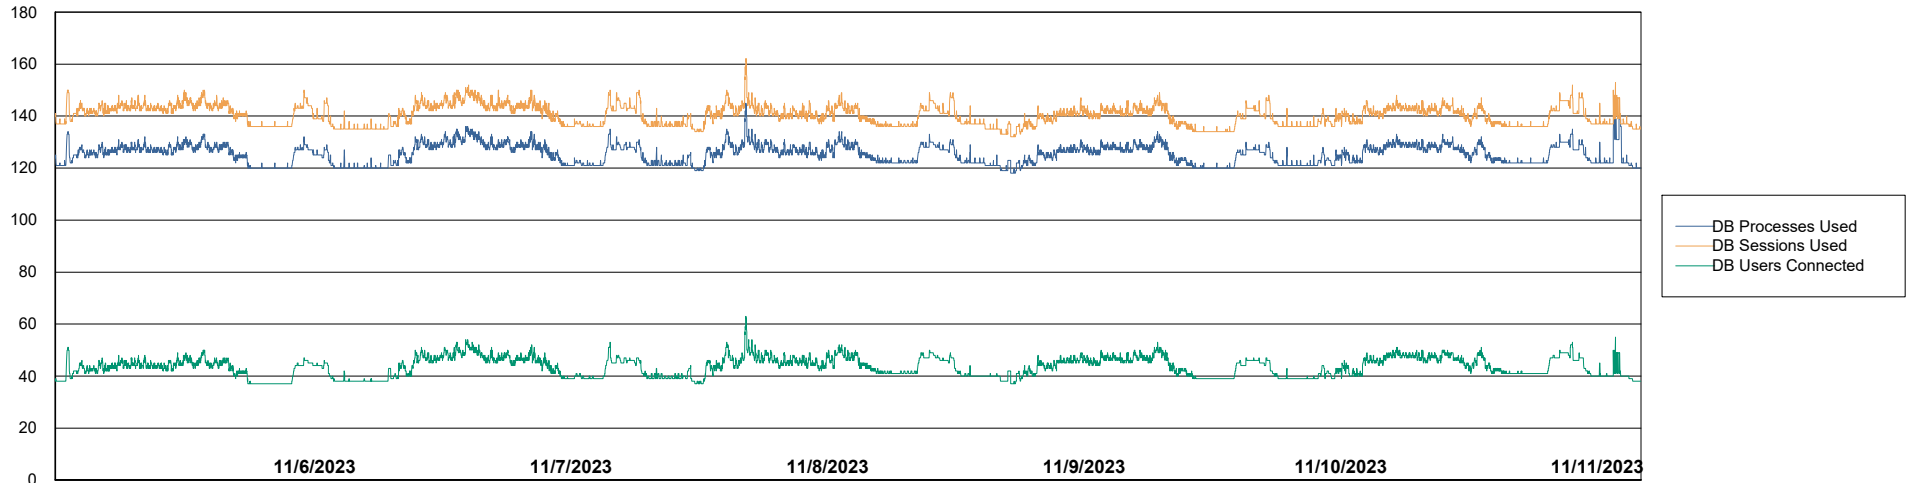

Database Performance CUS_PRD_ABSDB1_ABS1