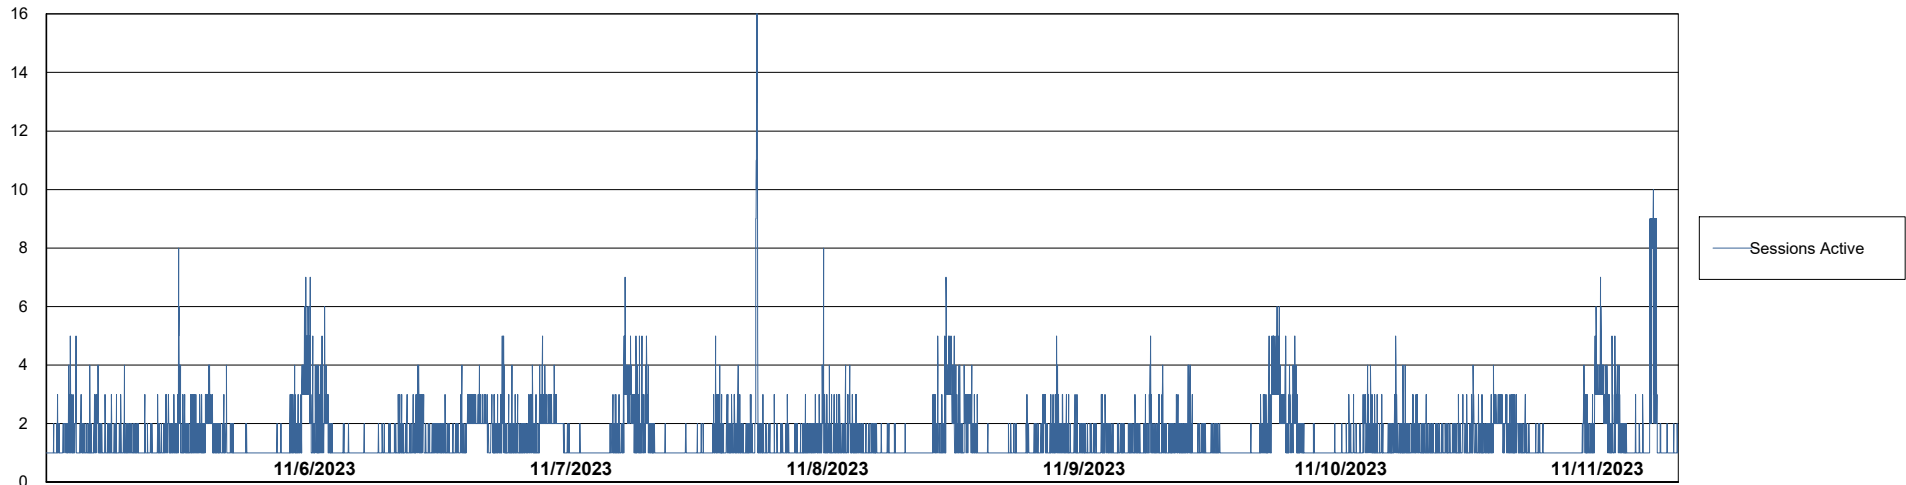

Database Performance CUS_PRD_ABSDB1_ABS1