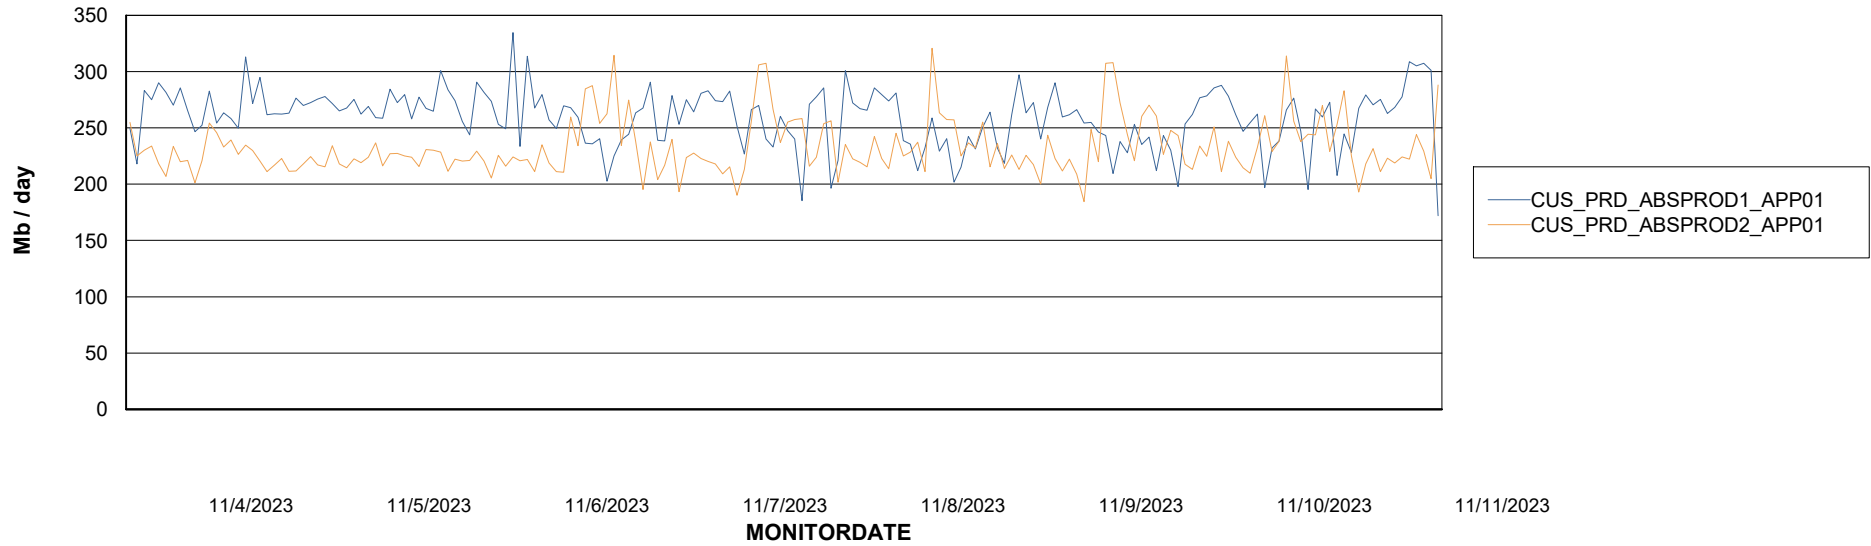

ABSSolute Application Server Services

Avg memory used per ABS Server Service