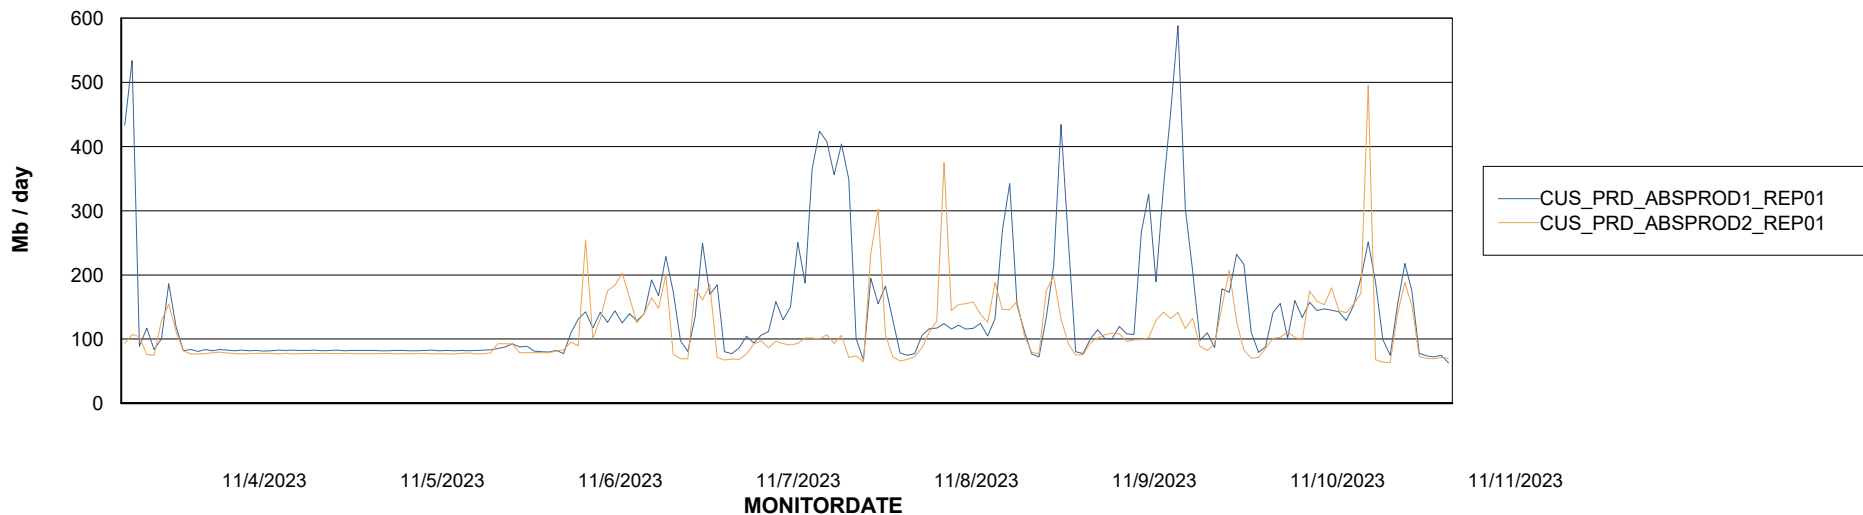

ABSSolute Application ReportServer Services

Avg memory used per ReportServer Service