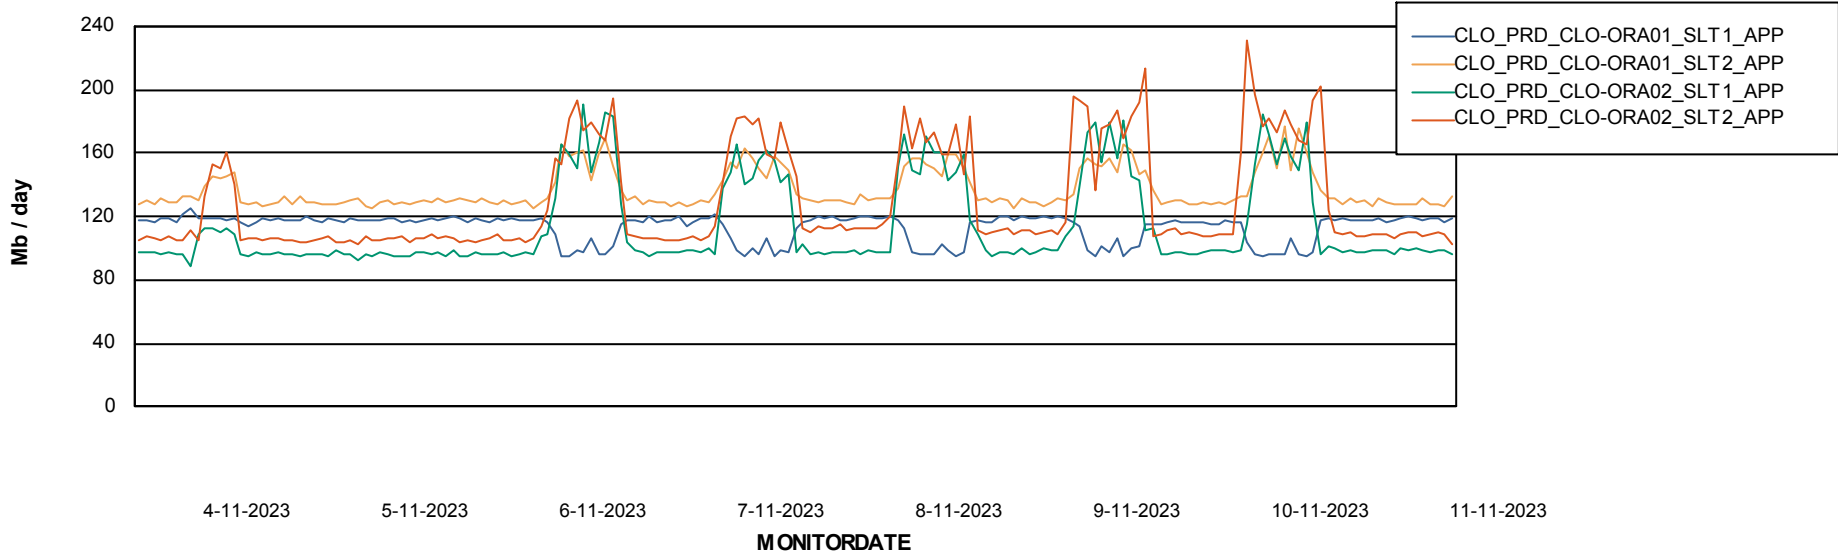

DB Processes Max 1,000

Weekly SLA Customer Report

Customer CLO Production
 Database ID 38

DATABASE SIZE CLODB_PRD_CLO-ORA01

Database growth over last month

Database Tablespace CLODB_PRD_CLO-ORA01

Date	Tablespace Name	Filesize (Gb)	Usedsize (Gb)	Percentage free
11-11-2023	ABSDATA	110	89	19
	INDX	256	220	14
10-11-2023	ABSDATA	110	89	19
	INDX	256	220	14
9-11-2023	ABSDATA	110	89	19
	INDX	256	219	14
8-11-2023	ABSDATA	110	89	19
	INDX	256	219	14
7-11-2023	ABSDATA	110	89	19
	INDX	256	219	14
6-11-2023	ABSDATA	110	89	19
	INDX	256	219	14
5-11-2023	ABSDATA	110	89	19
	INDX	256	219	14

Weekly SLA Customer Report

Customer CLO Production
Database ID 38

ABSSolute Application Server Services

Avg memory used per ABS Server Service

Avg users per day per ABS server

Weekly SLA Customer Report

Customer CLO Production
Database ID 38