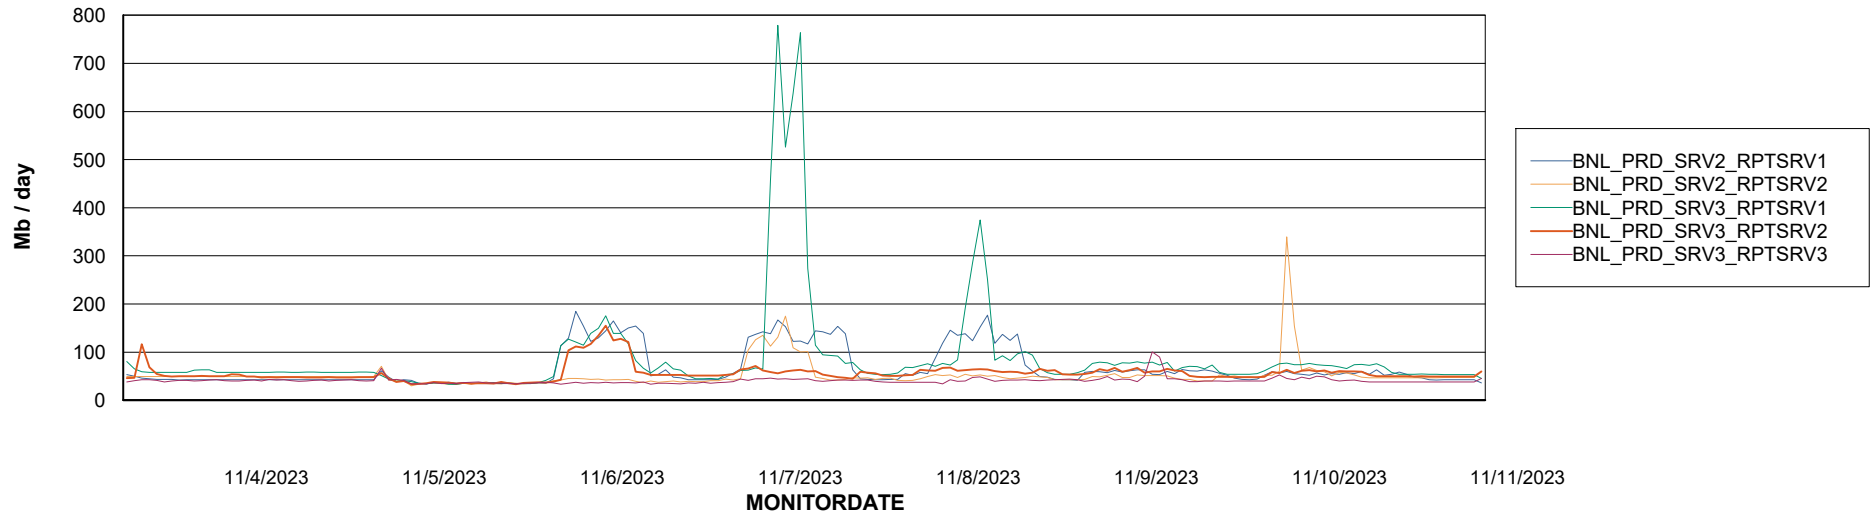

ABSolute Web Component Services

Avg memory used per ReportServer Service