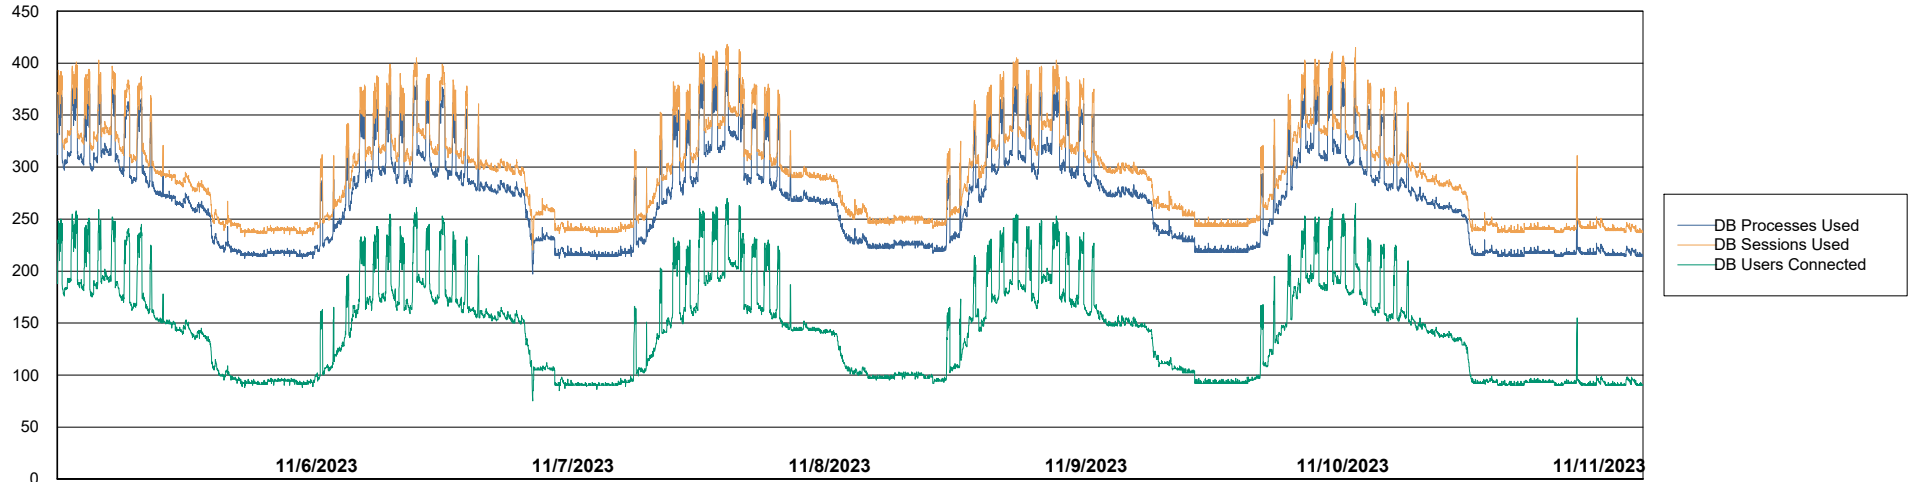

Database Performance BNLDB_Production