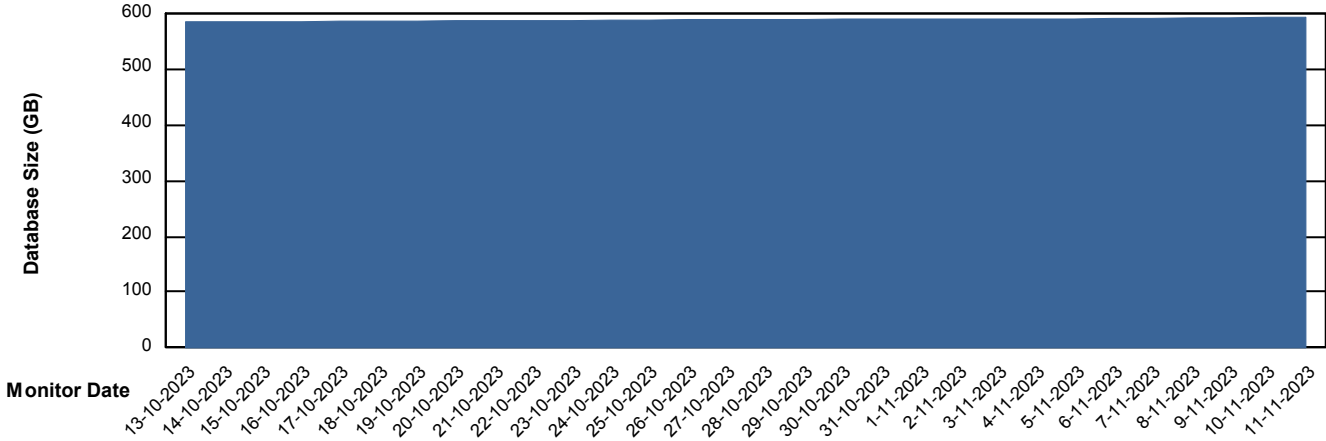

DB Processes Max 0
DB Processes Max 1,000

Weekly SLA Customer Report

Customer BGG_Production
 Database ID 162

DATABASE SIZE BGG_PRD_DEDC-DB07_DB_Production

Database growth over last month

Database Tablespace BGG_PRD_DEDC-DB07_DB_Production

Date	Tablespace Name	Filesize (Gb)	Usedsize (Gb)	Percentage free
11-11-2023	ABSDATA	656	550	16
	INDX	38	26	32
10-11-2023	ABSDATA	656	550	16
	INDX	38	26	32
9-11-2023	ABSDATA	656	550	16
	INDX	38	26	32
8-11-2023	ABSDATA	656	549	16
	INDX	38	26	33
7-11-2023	ABSDATA	656	549	16
	INDX	38	26	33
6-11-2023	ABSDATA	656	548	16
	INDX	38	26	33
5-11-2023	ABSDATA	652	548	16
	INDX	38	26	33