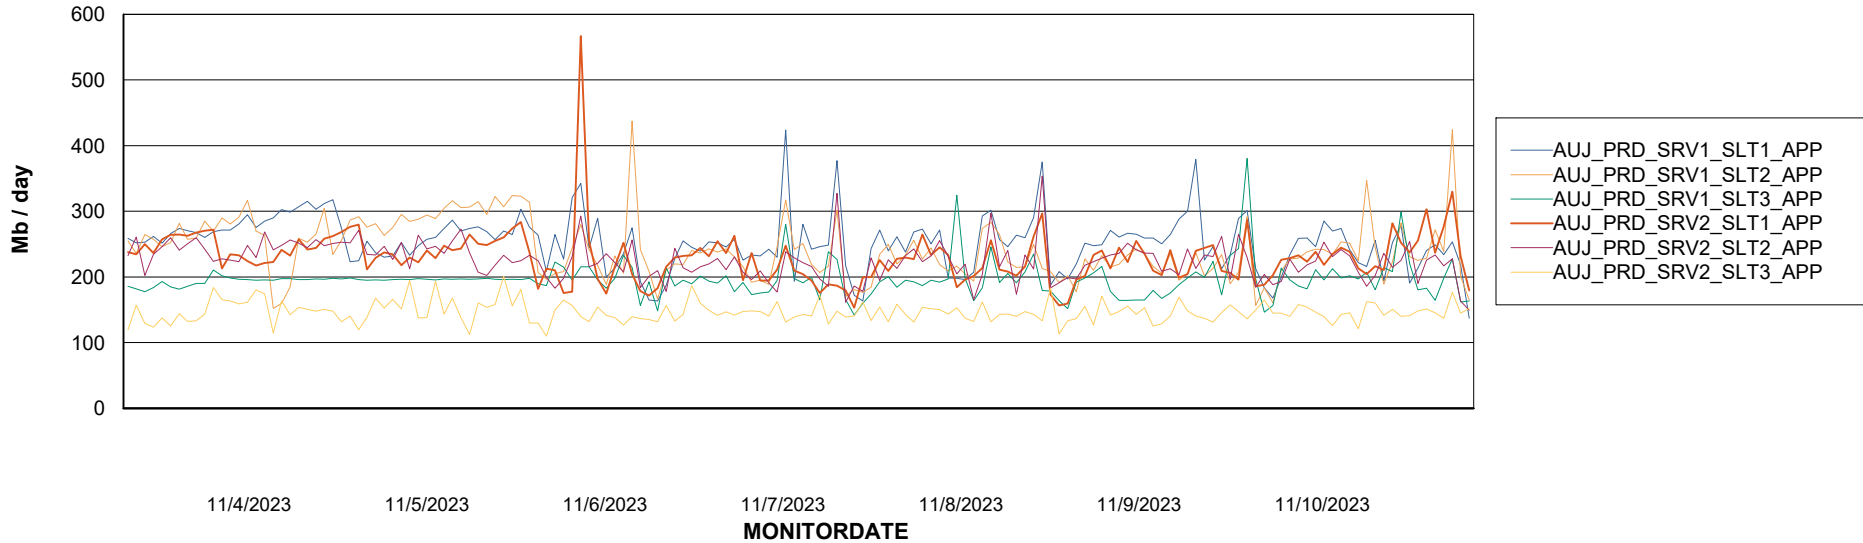

ABSSolute Application Server Services

Avg memory used per ABS Server Service