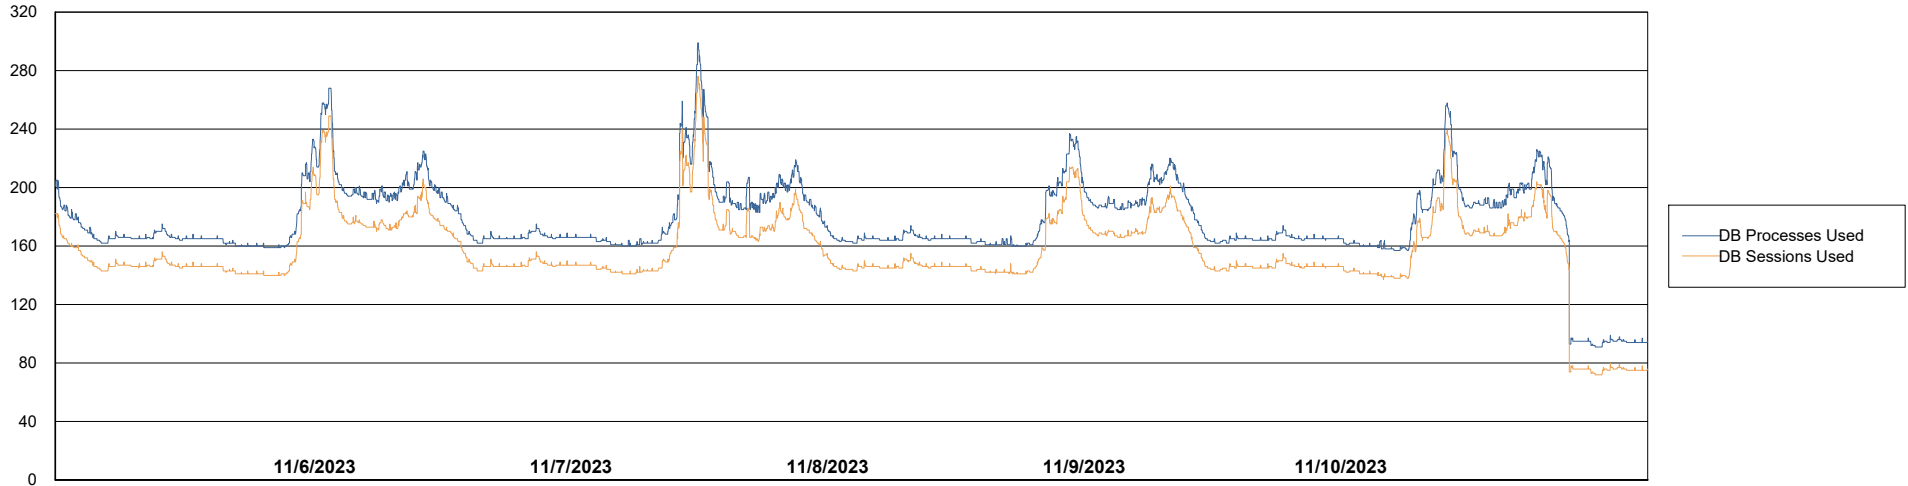

Database Performance AUJ_DB1_Primary