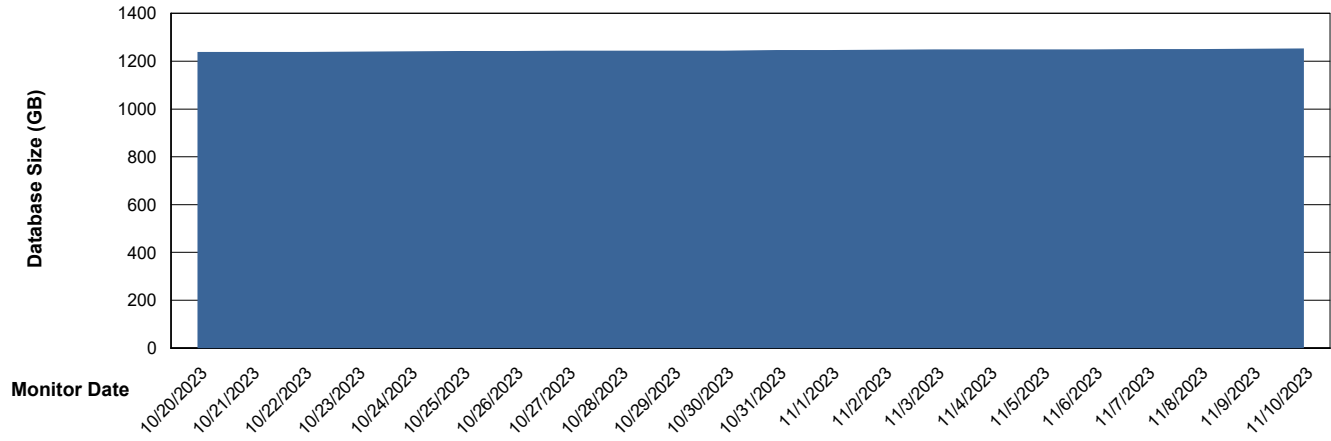

DATABASE SIZE AUJ Prod. BI DB (PABSBI1 server)

Database growth over last month

Weekly SLA Customer Report

Customer AUJ Production
Database ID 41

DATABASE SIZE AUJ_DB1_Primary

Database growth over last month