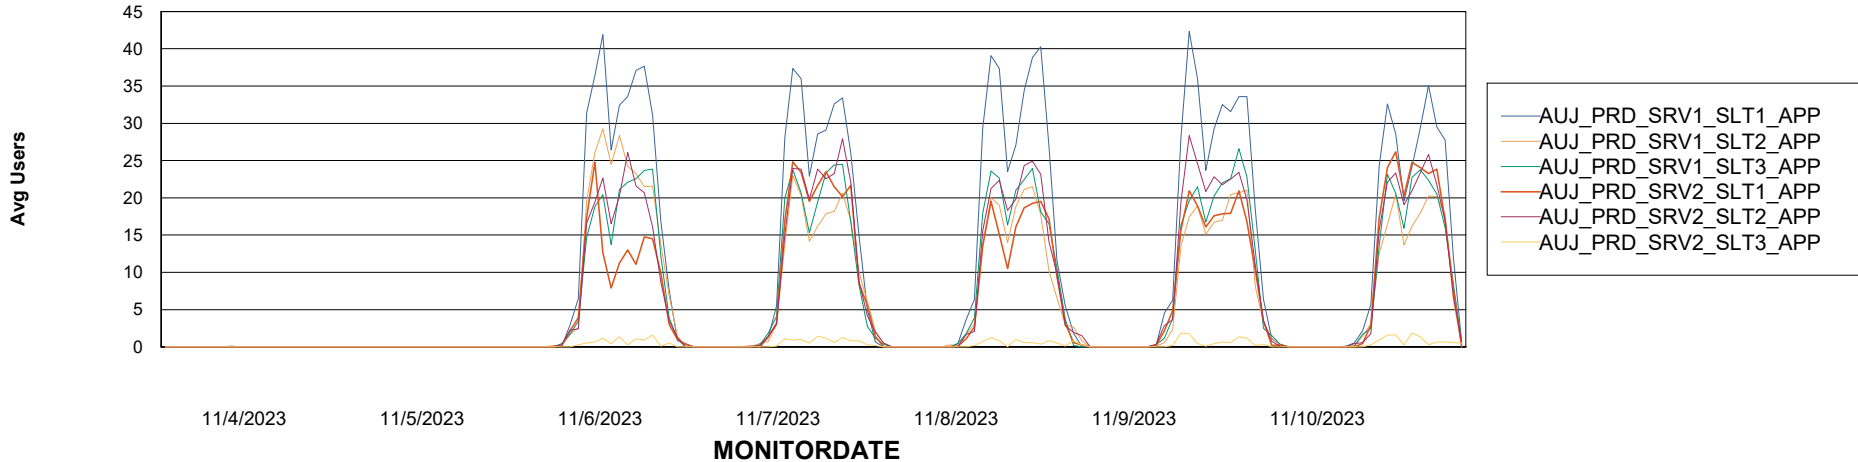

Weekly SLA Customer Report

Customer AUJ Production
Database ID 41

ABSSolute Application Server Services

Avg memory used per ABS Server Service

Avg users per day per ABS server

Weekly SLA Customer Report

Customer AUJ Production
Database ID 41