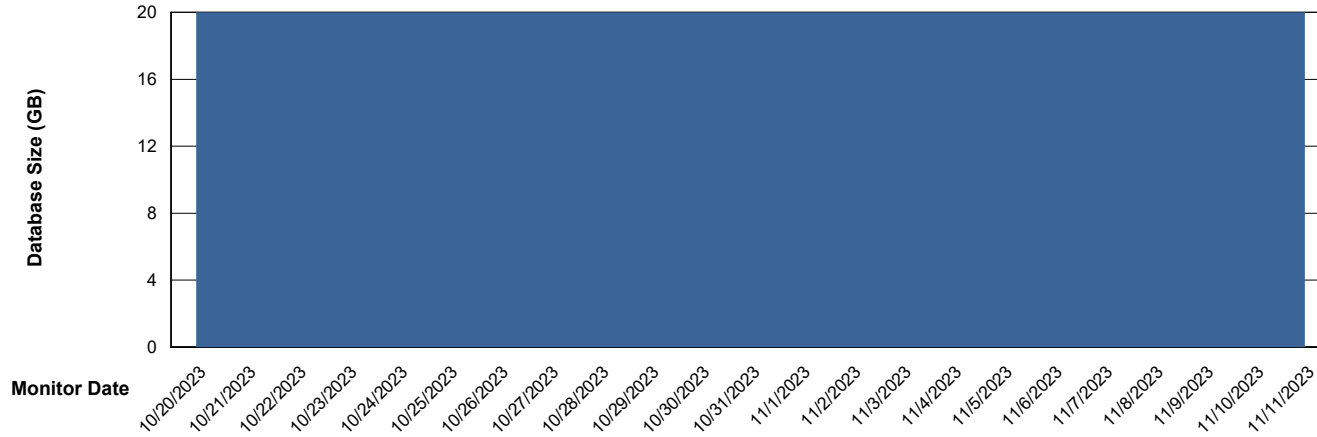

Weekly SLA Customer Report

Customer AUJ Production
Database ID 41

Database Performance AUJ_DB1_Primary

Weekly SLA Customer Report

Customer AUJ Production
Database ID 41

DATABASE SIZE AUJ EMCC

Database growth over last month

DATABASE SIZE AUJ Prod. BI DB (PABSBI1 server)

Database growth over last month

Weekly SLA Customer Report

Customer AUJ Production
Database ID 41

DATABASE SIZE AUJ_DB1_Primary

Database growth over last month