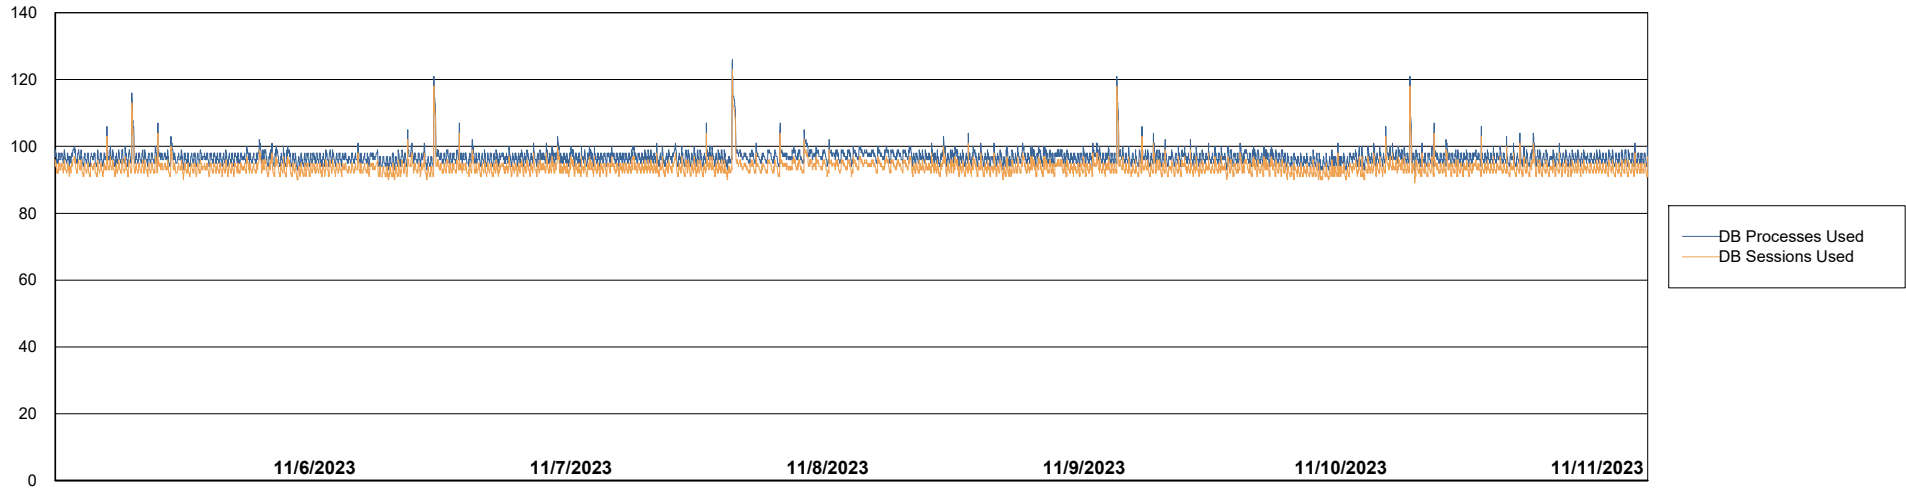

Database Performance AUJ EMCC

DB Processes Max 300