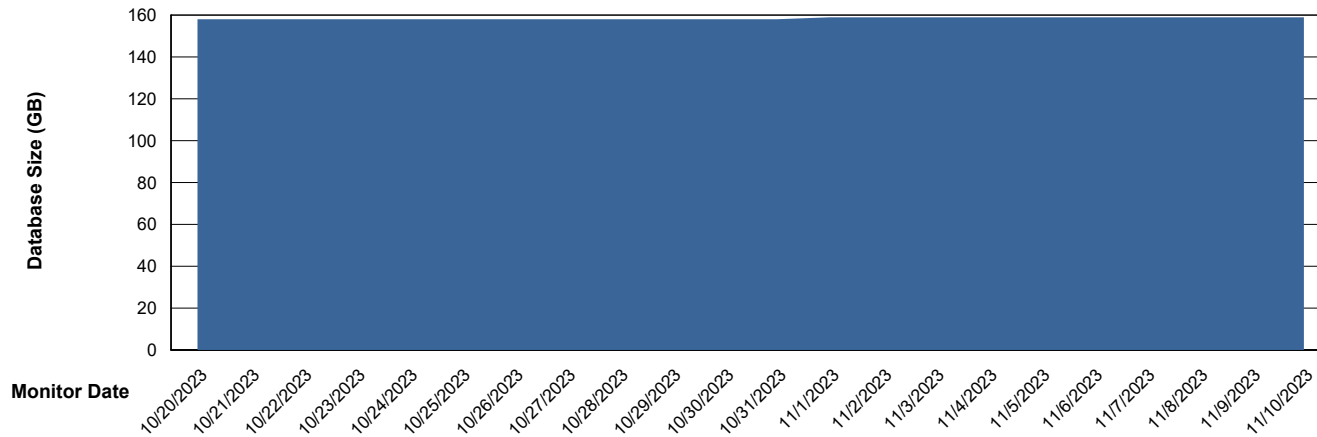

DATABASE SIZE AUJ Prod. BI DB (PABSBI1 server)

Database growth over last month