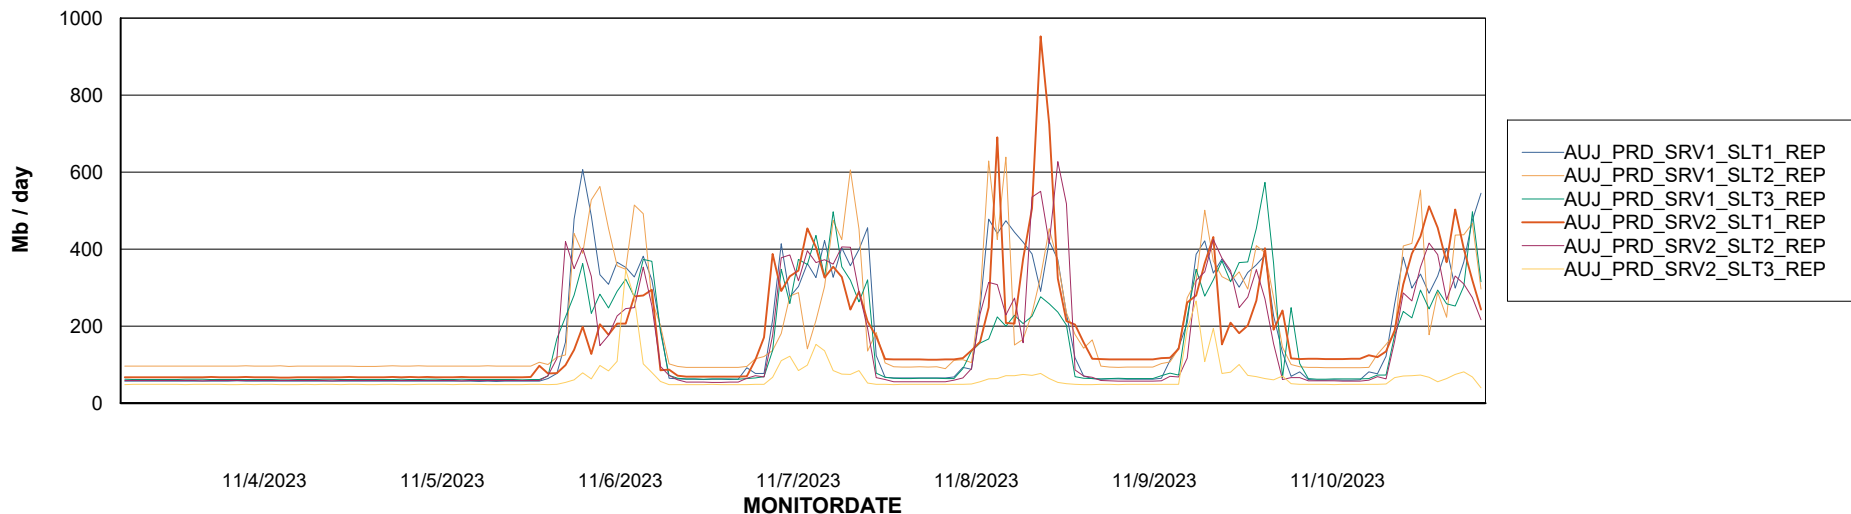

ABSSolute Application ReportServer Services

Avg memory used per ReportServer Service