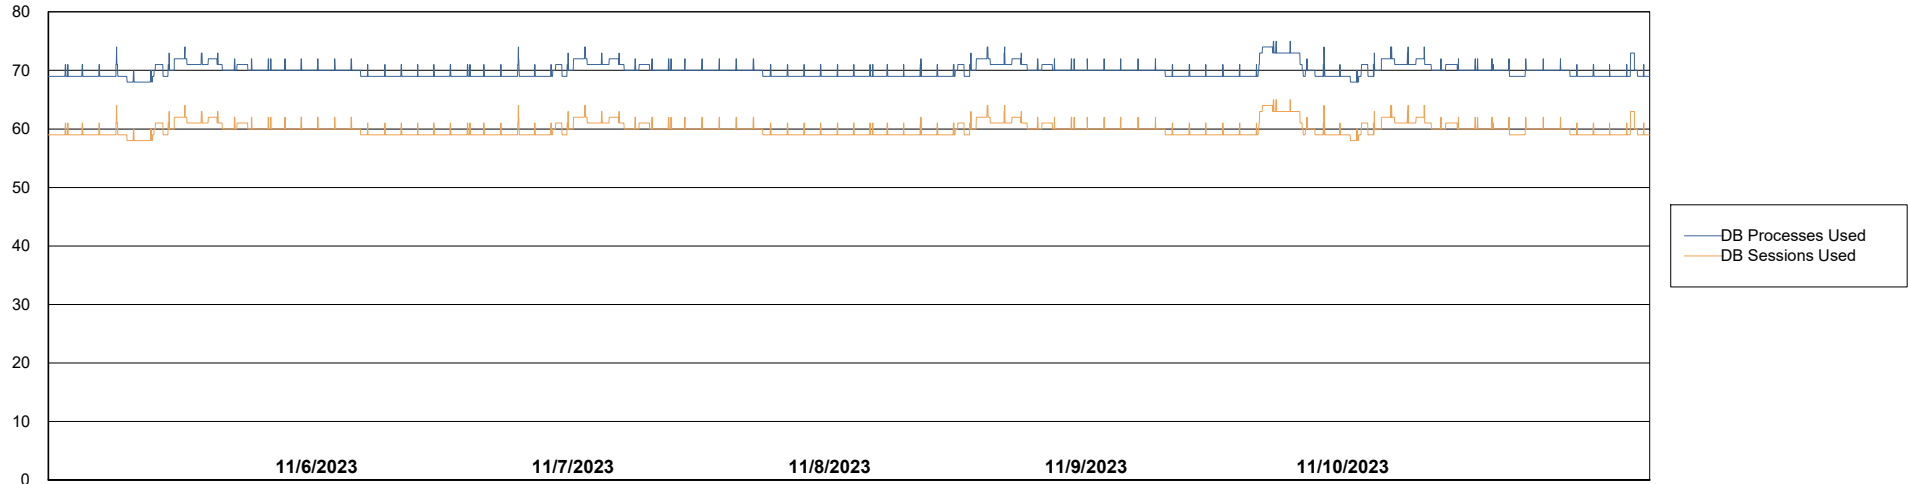

Weekly SLA Customer Report

Customer AUJ Production
Database ID 41

Database Performance AUJ EMCC

DB Processes Max 300

Weekly SLA Customer Report

Customer AUJ Production
Database ID 41

Database Performance AUJ Prod. BI DB (PABSBI1 server)