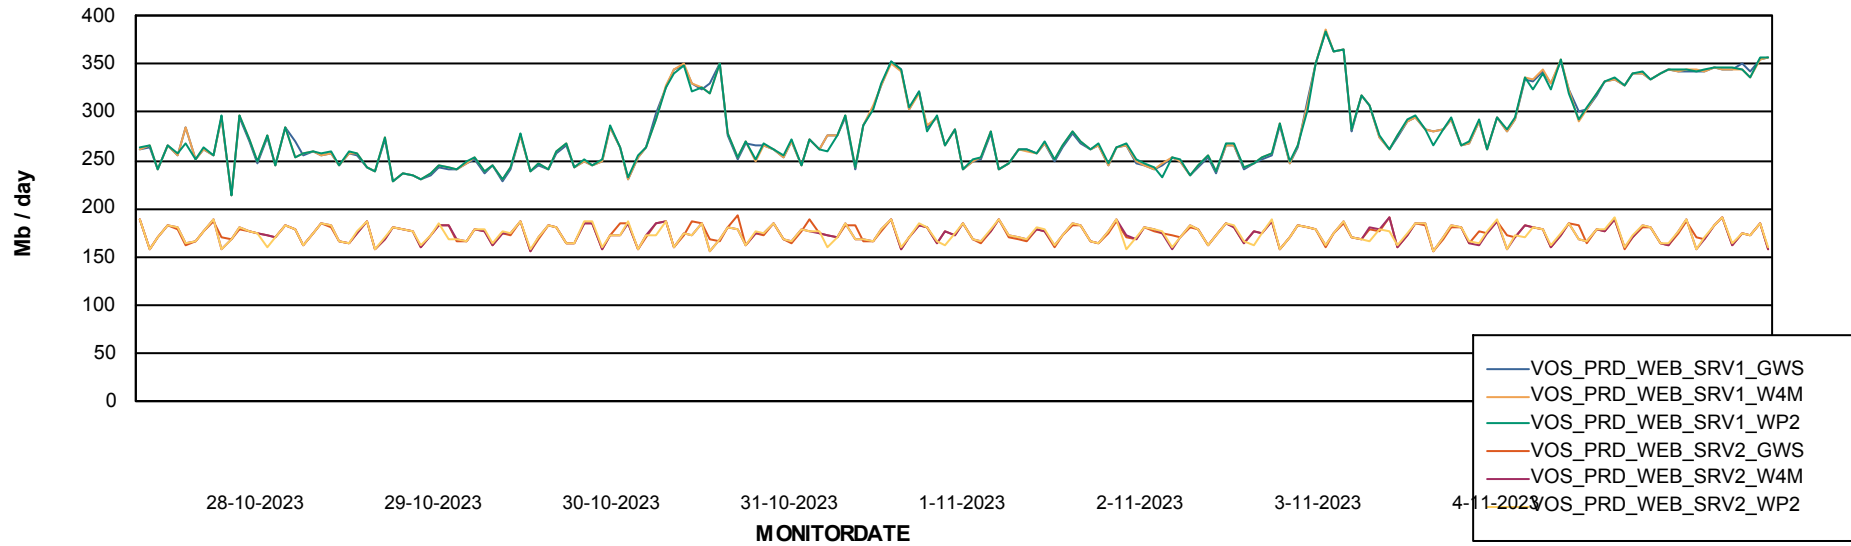

ABSolute Web Component Services

Avg memory used per ABS Web component