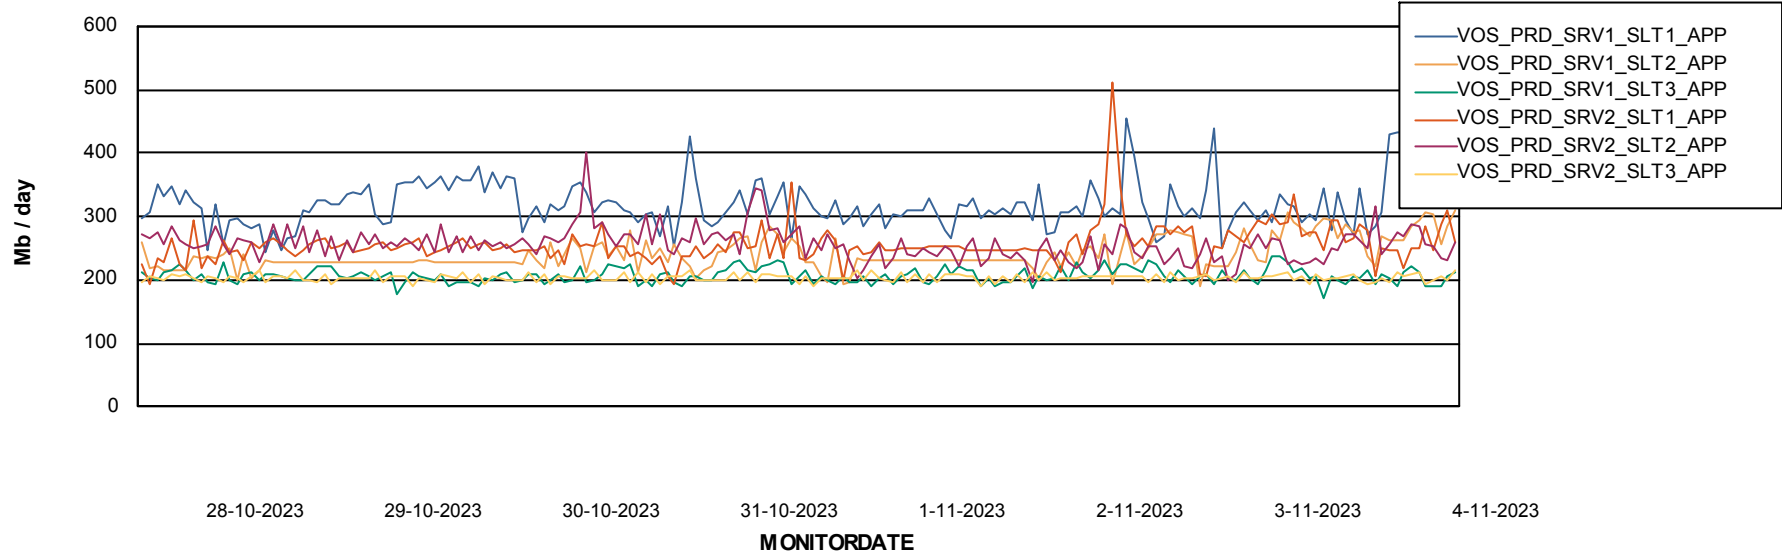

ABSolute Application Server Services

Avg memory used per ABS Server Service