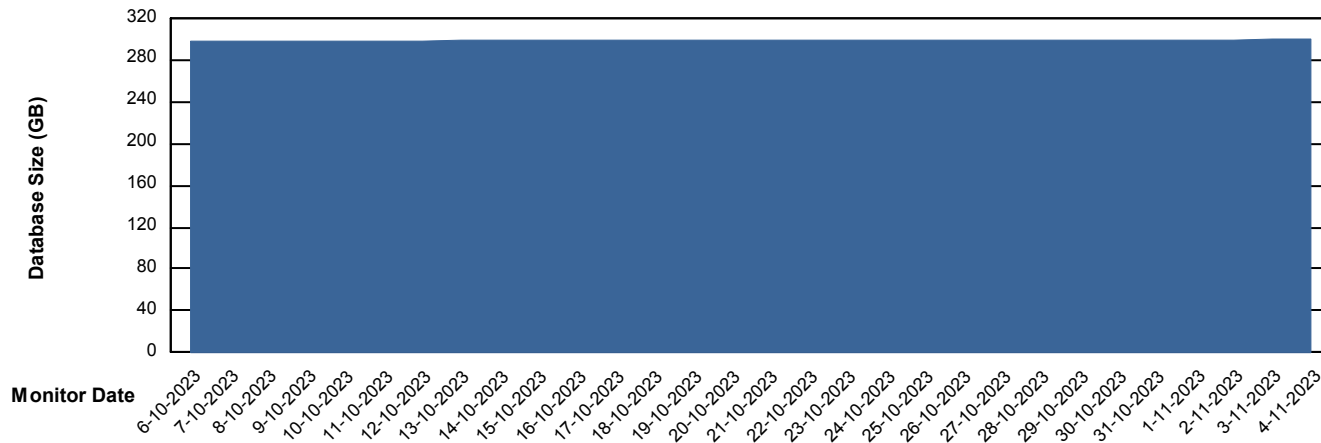

DATABASE SIZE VOSDB_Production

Database growth over last month