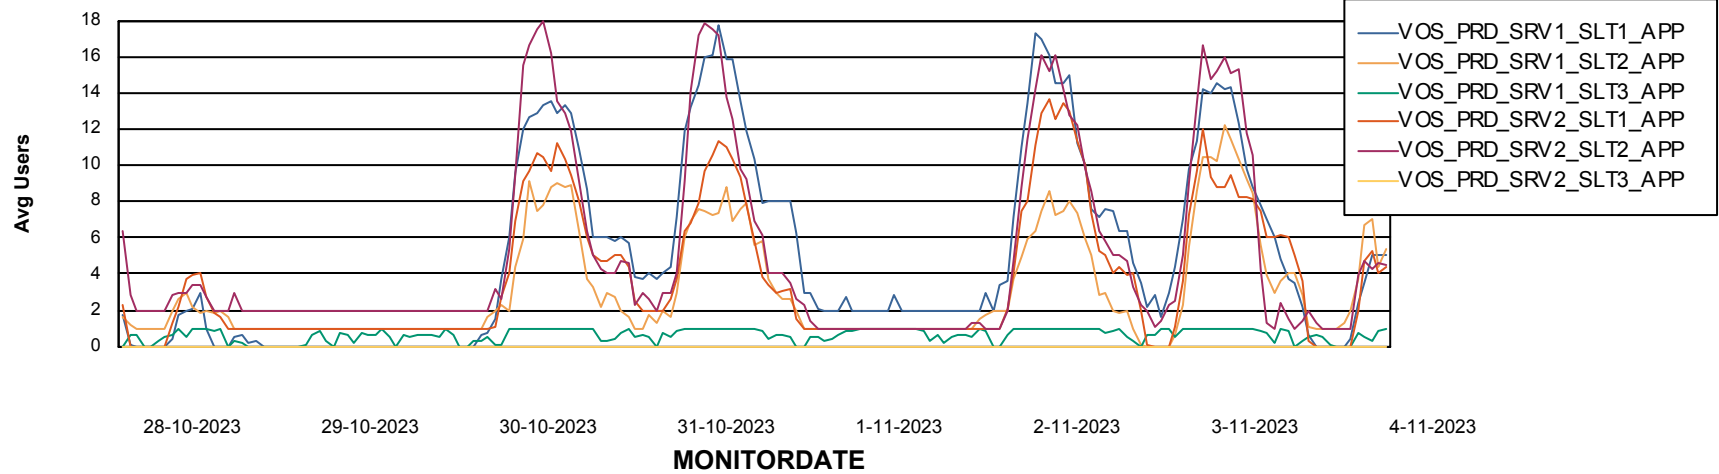

Avg users per day per ABS server