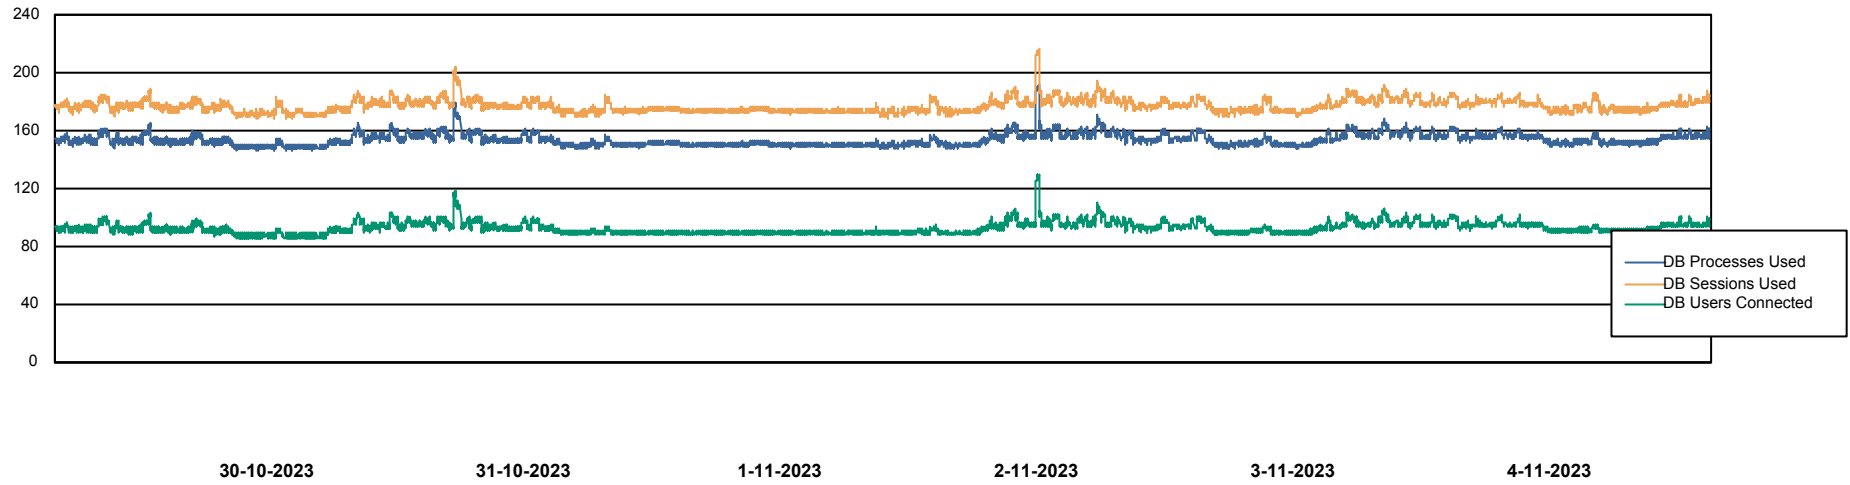

Weekly SLA Customer Report

Customer VOS_Production
Database ID 143

Database Performance VOSDB_BI

Weekly SLA Customer Report

Customer VOS_Production
Database ID 143

Database Performance VOSDB_Production

Weekly SLA Customer Report