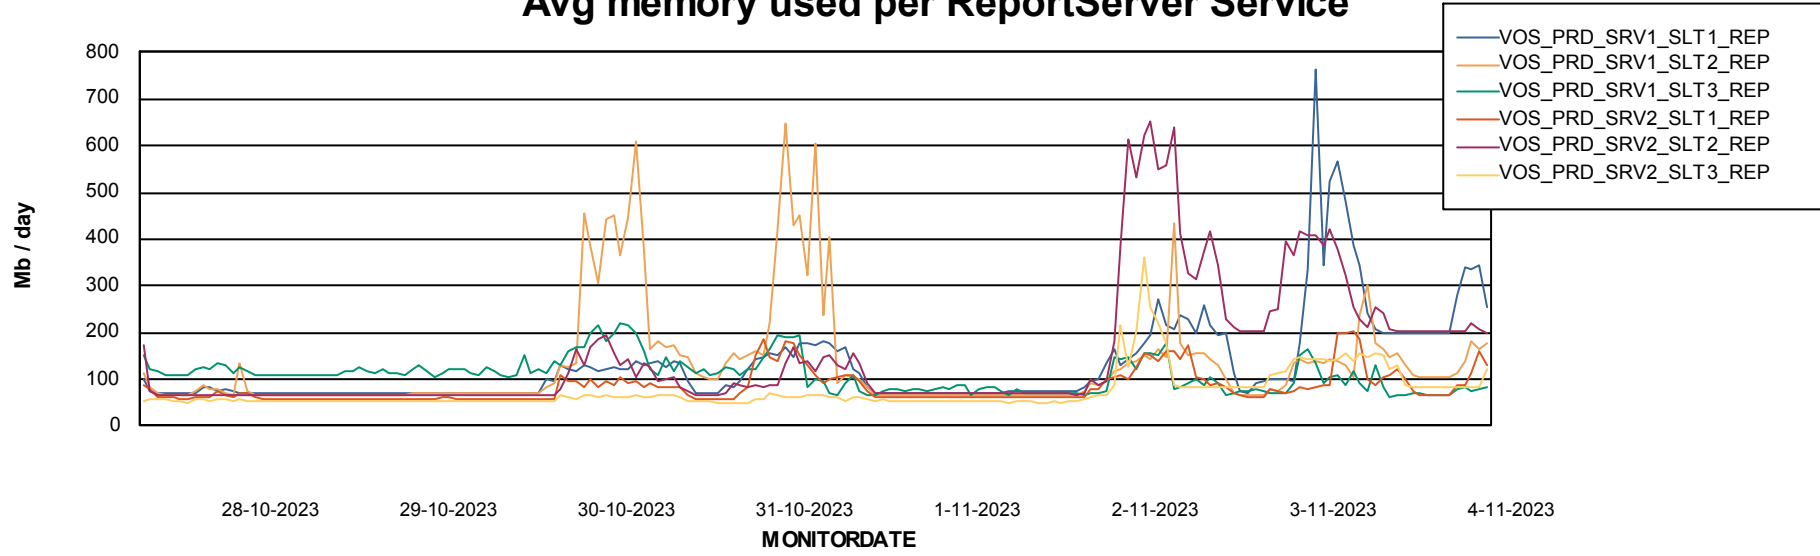

Avg memory used per ABS Server Service

Avg users per day per ABS server

Weekly SLA Customer Report

Customer VOS_Production
Database ID 143

ABSSolute Application ReportServer Services

Avg memory used per ReportServer Service