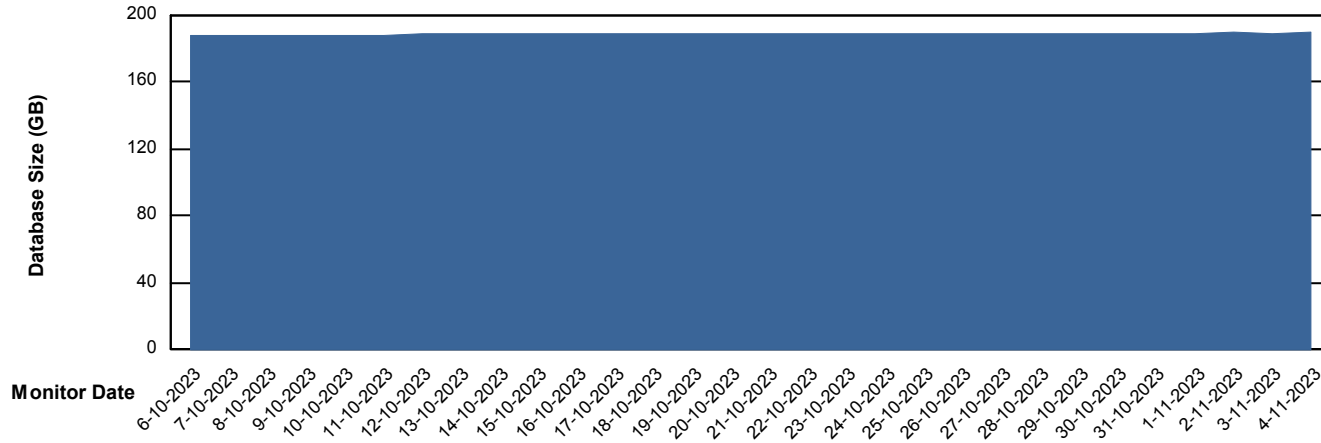

Customer VOS_Production
Database ID 143

Database Performance VOSDB_Standby

DB Processes Max 1,000

Weekly SLA Customer Report

Customer VOS_Production
Database ID 143

DATABASE SIZE VOSDB_BI

Database growth over last month