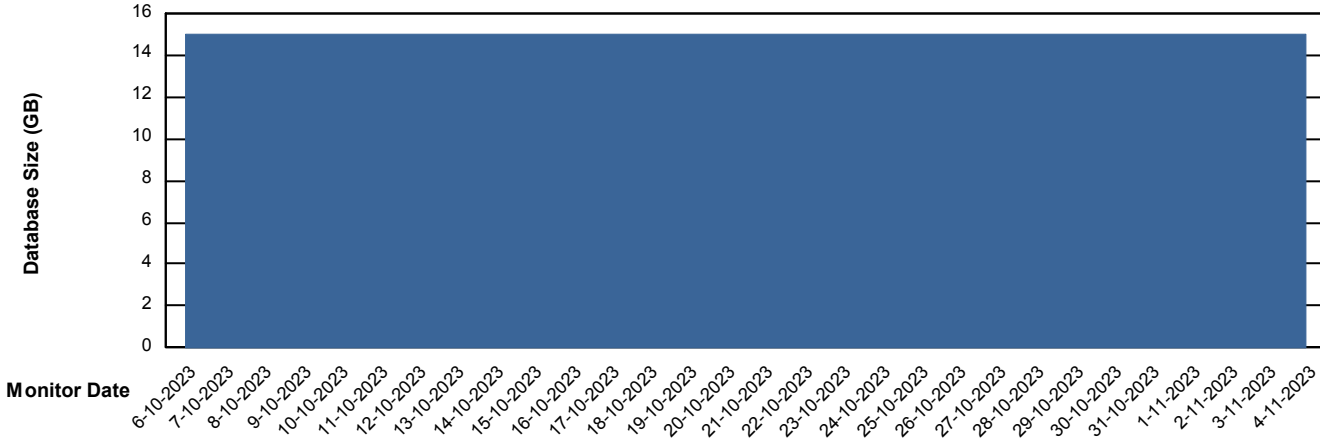

Weekly SLA Customer Report

Customer SPI_Production
Database ID 49

Database Performance SPIDB_Production

Weekly SLA Customer Report

Customer SPI_Production
Database ID 49

Database Performance SPIDB_Standby

DB Processes Max 500

Weekly SLA Customer Report

Customer SPI_Production
 Database ID 49

DATABASE SIZE SPIDB_Production

Database growth over last month

Database Tablespace SPIDB_Production

| Date | Tablespace Name | Filesize (Gb) | Usedsize (Gb) | Percentage free |
|------------|-----------------|---------------|---------------|-----------------|
| 4-11-2023 | ABSDATA | 5 | 3 | 45 |
| | INDX | 8 | 5 | 41 |
| 3-11-2023 | ABSDATA | 5 | 3 | 45 |
| | INDX | 8 | 5 | 41 |
| 2-11-2023 | ABSDATA | 5 | 3 | 45 |
| | INDX | 8 | 5 | 41 |
| 1-11-2023 | ABSDATA | 5 | 3 | 45 |
| | INDX | 8 | 5 | 41 |
| 31-10-2023 | ABSDATA | 5 | 3 | 45 |
| | INDX | 8 | 5 | 41 |
| 30-10-2023 | ABSDATA | 5 | 3 | 45 |
| | INDX | 8 | 5 | 41 |
| 29-10-2023 | ABSDATA | 5 | 3 | 45 |
| | INDX | 8 | 5 | 41 |