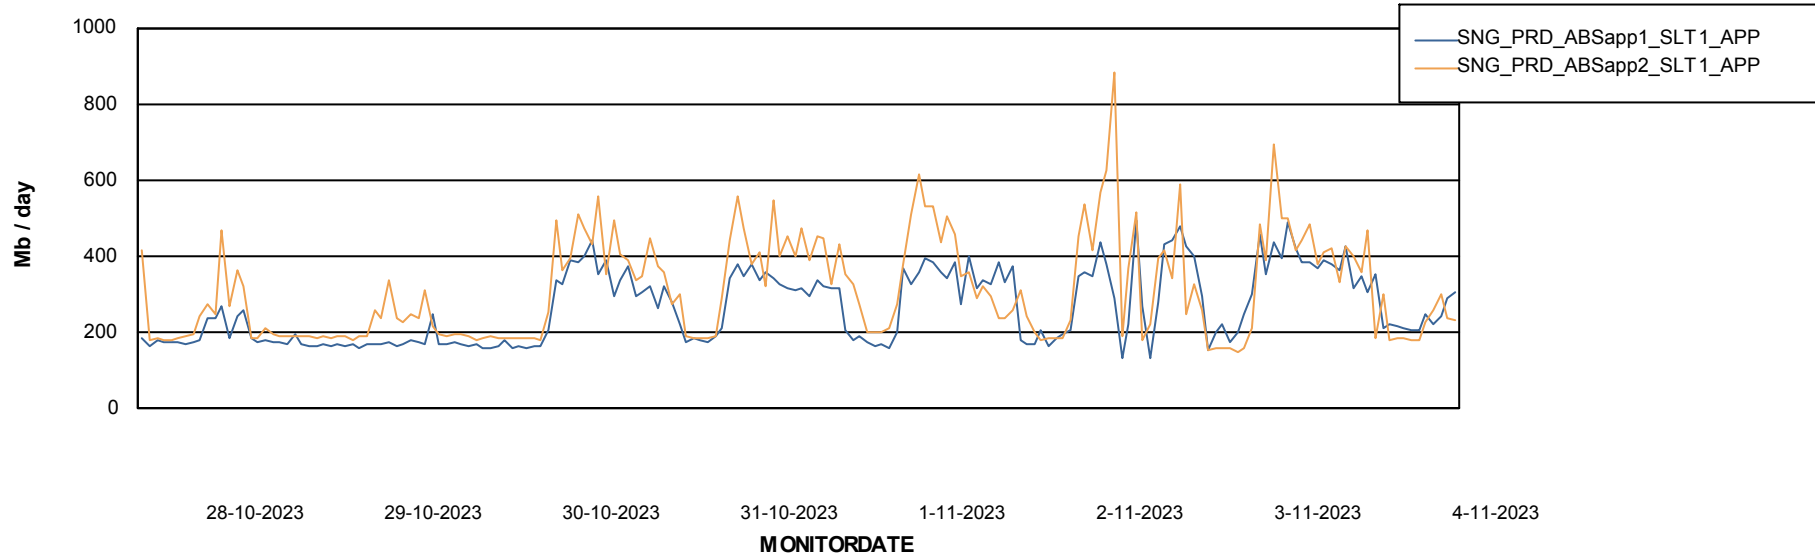

Database Performance SNG_PRD_ORACLE1

Weekly SLA Customer Report

Customer SNG_Production
 Database ID 70

DATABASE SIZE SNG_PRD_ORACLE1

Database growth over last month

Database Tablespace SNG_PRD_ORACLE1

Date	Tablespace Name	Filesize (Gb)	Usedsize (Gb)	Percentage free
4-11-2023	ABSDATA	54	41	24
	INDX	135	111	17
3-11-2023	ABSDATA	54	41	24
	INDX	135	111	17
2-11-2023	ABSDATA	54	41	24
	INDX	135	111	18
1-11-2023	ABSDATA	54	41	24
	INDX	135	111	18
31-10-2023	ABSDATA	54	41	25
	INDX	135	111	18
30-10-2023	ABSDATA	54	41	25
	INDX	135	111	18
29-10-2023	ABSDATA	54	41	25
	INDX	135	111	18

Weekly SLA Customer Report

Customer SNG_Production
Database ID 70

ABSSolute Application Server Services

Avg memory used per ABS Server Service

Avg users per day per ABS server

Weekly SLA Customer Report

Customer SNG_Production
Database ID 70