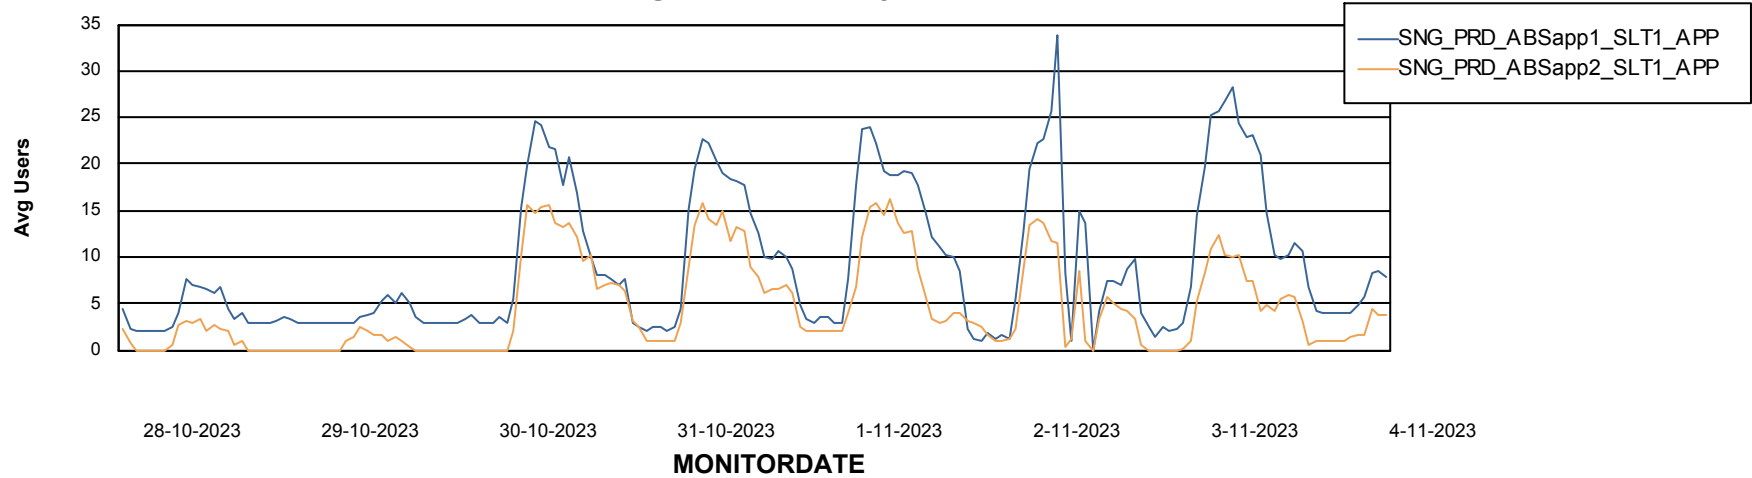

Weekly SLA Customer Report

Customer SNG_Production
Database ID 70

ABSSolute Application Server Services

Avg memory used per ABS Server Service

Avg users per day per ABS server

Weekly SLA Customer Report

Customer SNG_Production
Database ID 70