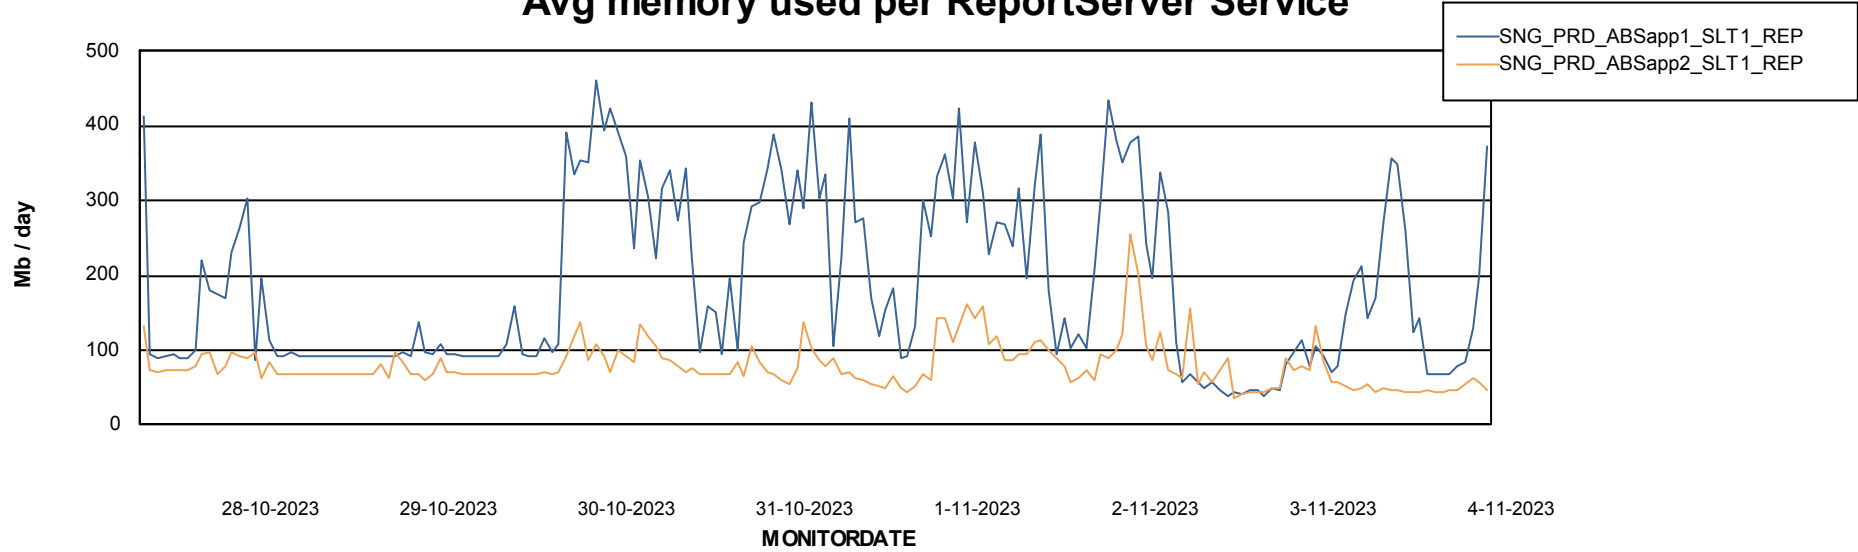

ABSSolute Application ReportServer Services

Avg memory used per ReportServer Service