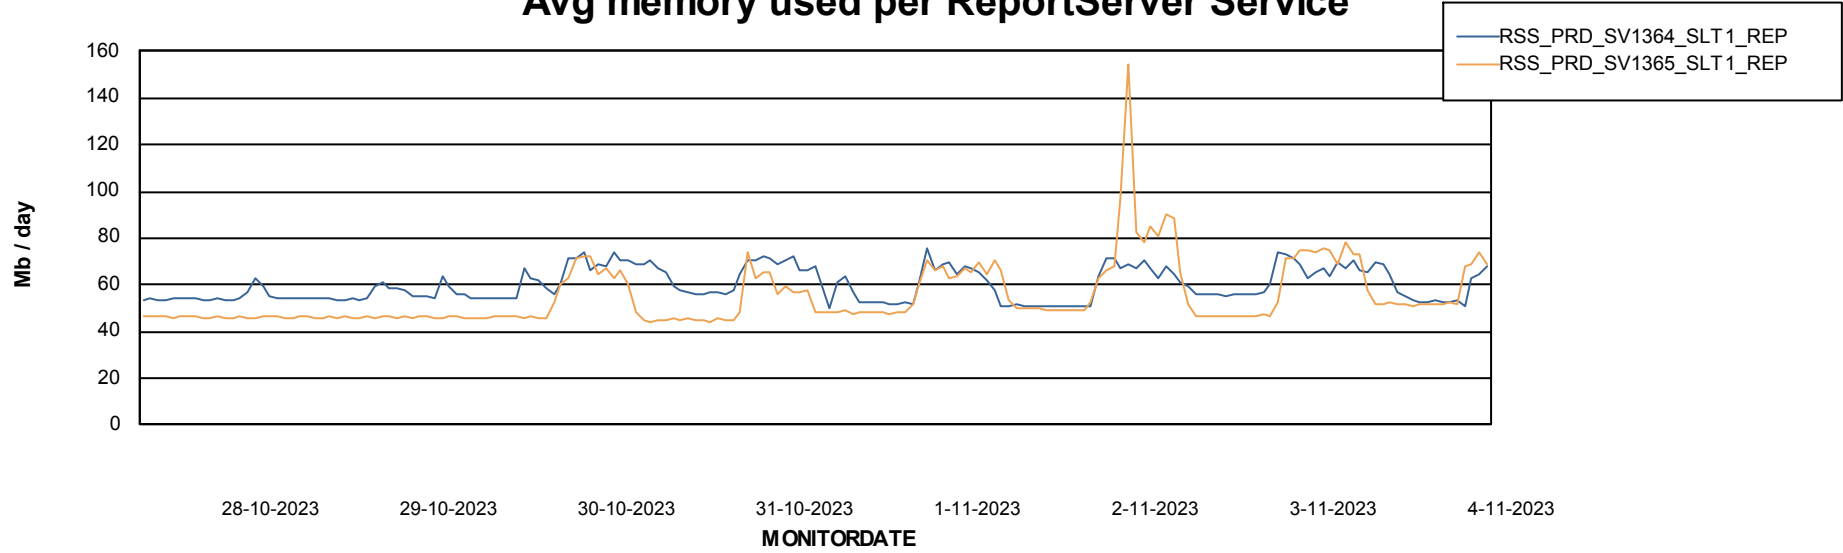

Avg memory used per ABS Server Service

Avg users per day per ABS server

Weekly SLA Customer Report

Customer RSS Production
Database ID 52

ABSSolute Application ReportServer Services

Avg memory used per ReportServer Service