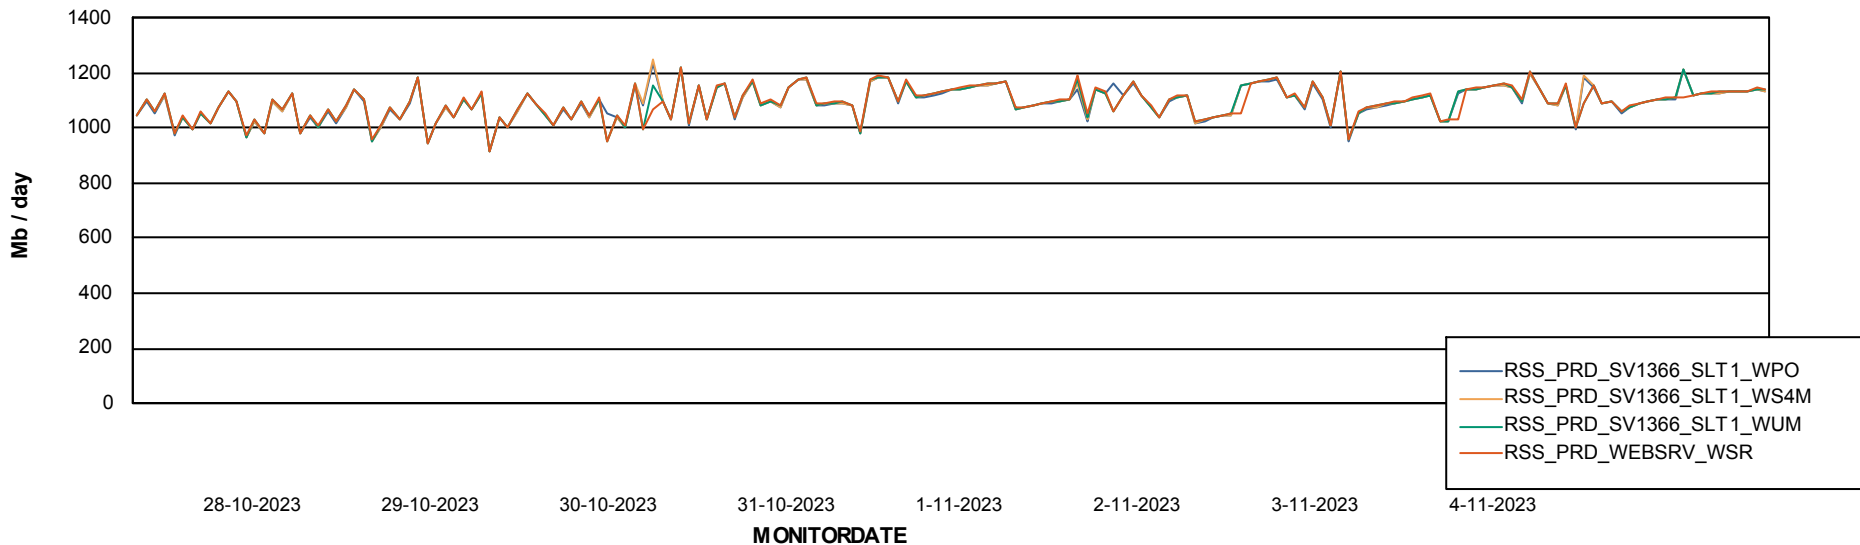

Avg memory used per ABS Server Service

Avg users per day per ABS server

Weekly SLA Customer Report

Customer RSS Production
Database ID 52

ABSSolute Application ReportServer Services

Avg memory used per ReportServer Service

Weekly SLA Customer Report

Customer RSS Production
Database ID 52

ABSSolute Web Component Services

Avg memory used per ABS Web component

Weekly SLA Customer Report

Customer RSS Production
Database ID 52

Disaster per ABS component