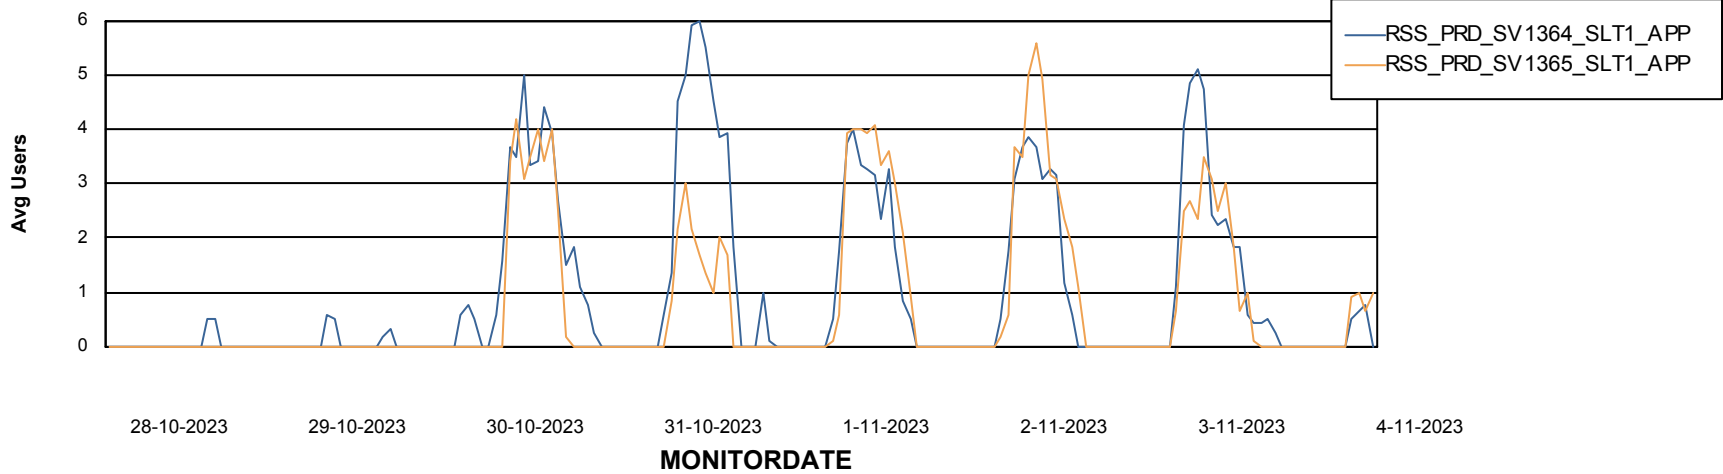

Avg users per day per ABS server