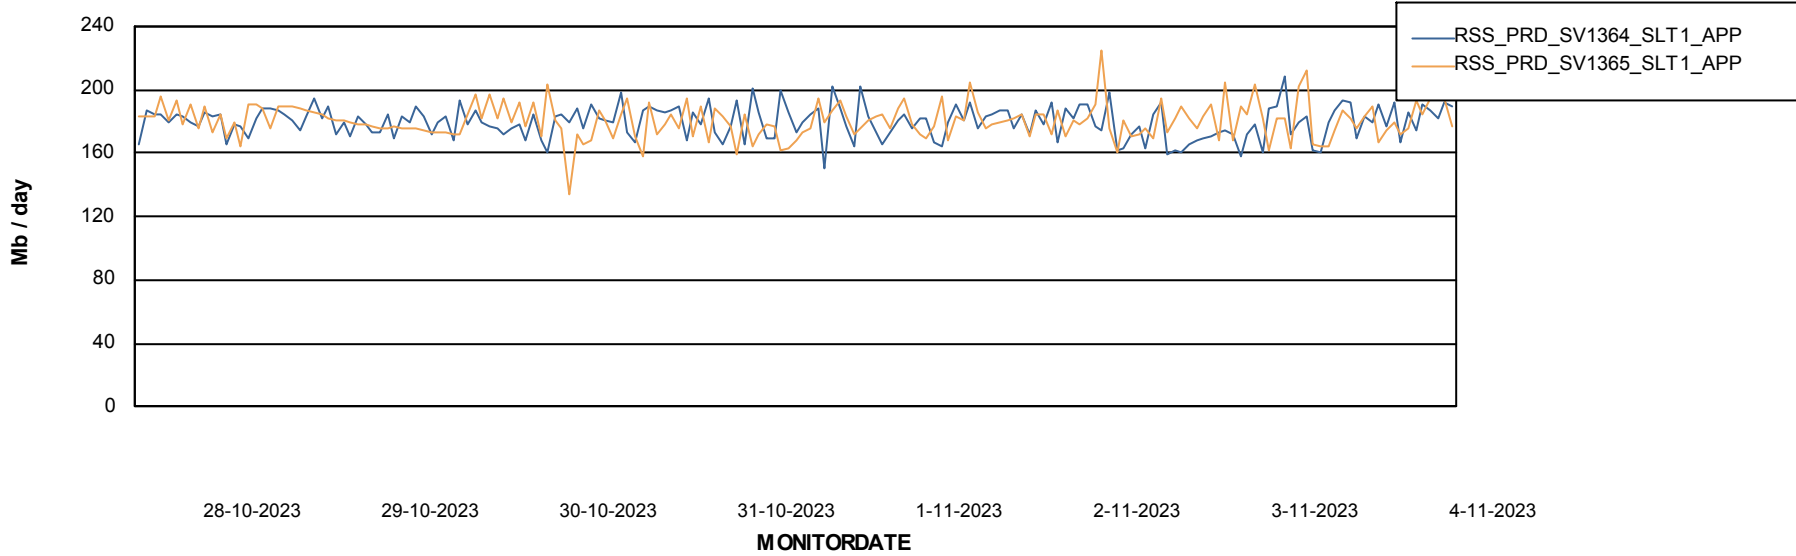

ABSSolute Application Server Services

Avg memory used per ABS Server Service