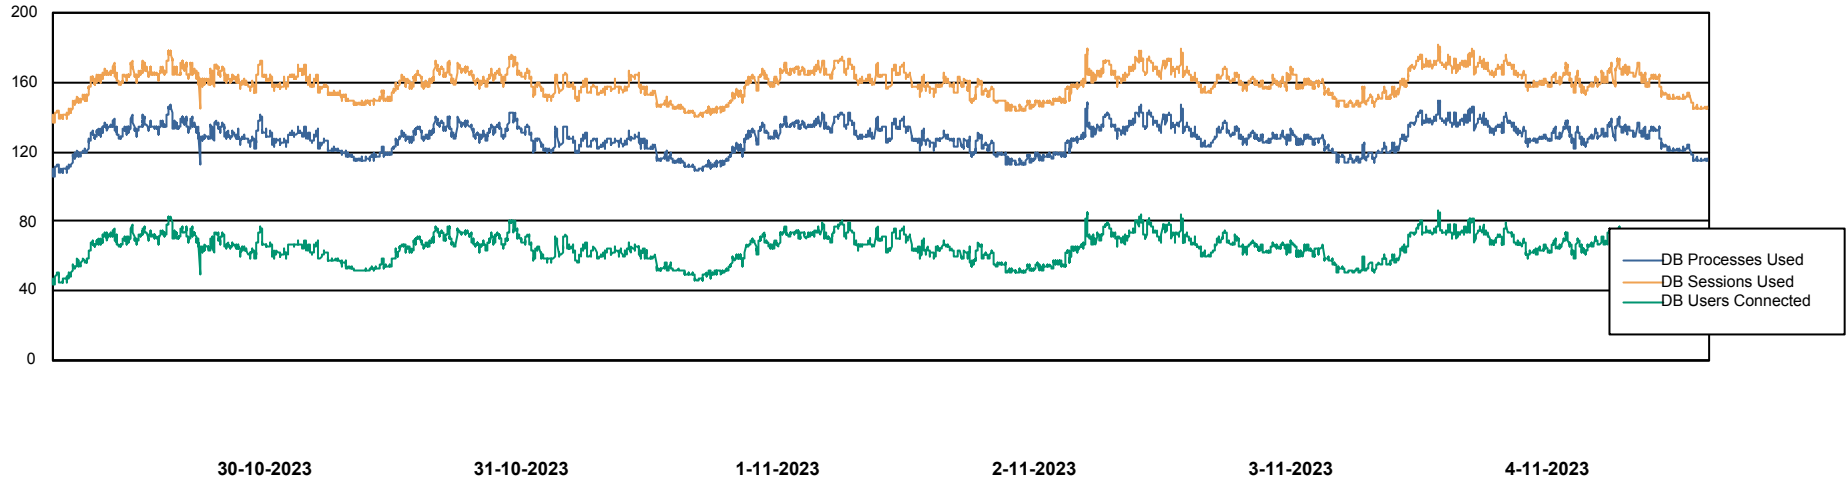

Weekly SLA Customer Report

Customer NOA_Production (24/7)
Database ID 116

Database Performance NOA_BI_NOVOBI_Production

Weekly SLA Customer Report

Customer NOA_Production (24/7)
Database ID 116

Database Performance NOA_PRD_NovoABS01_DB