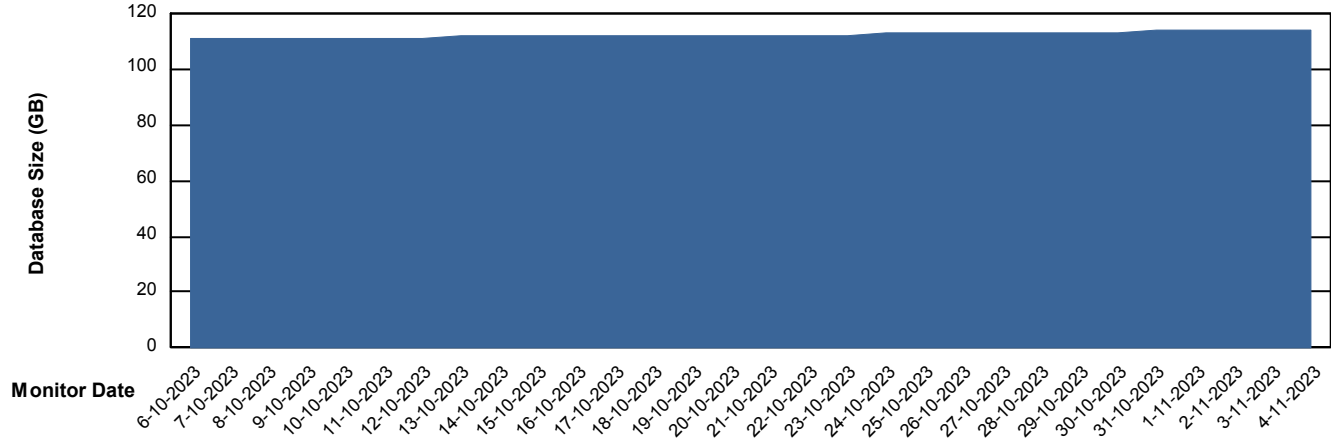

DATABASE SIZE NOA_BI_NOVOBI_Production

Database growth over last month