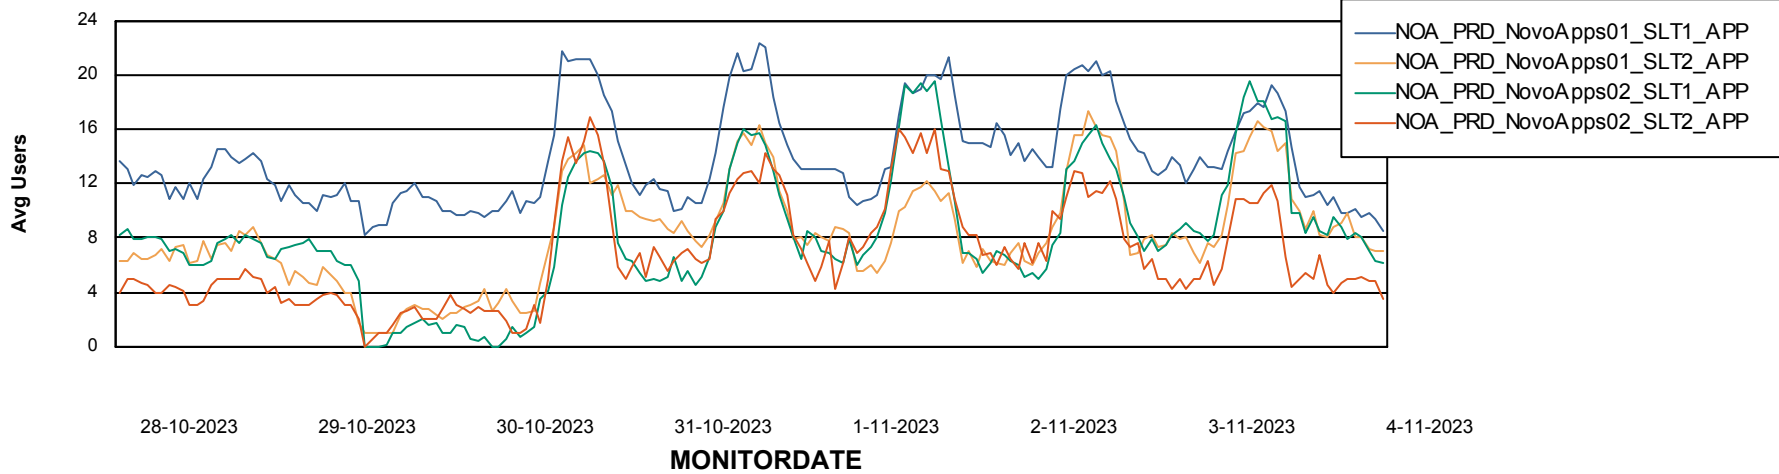

Avg users per day per ABS server