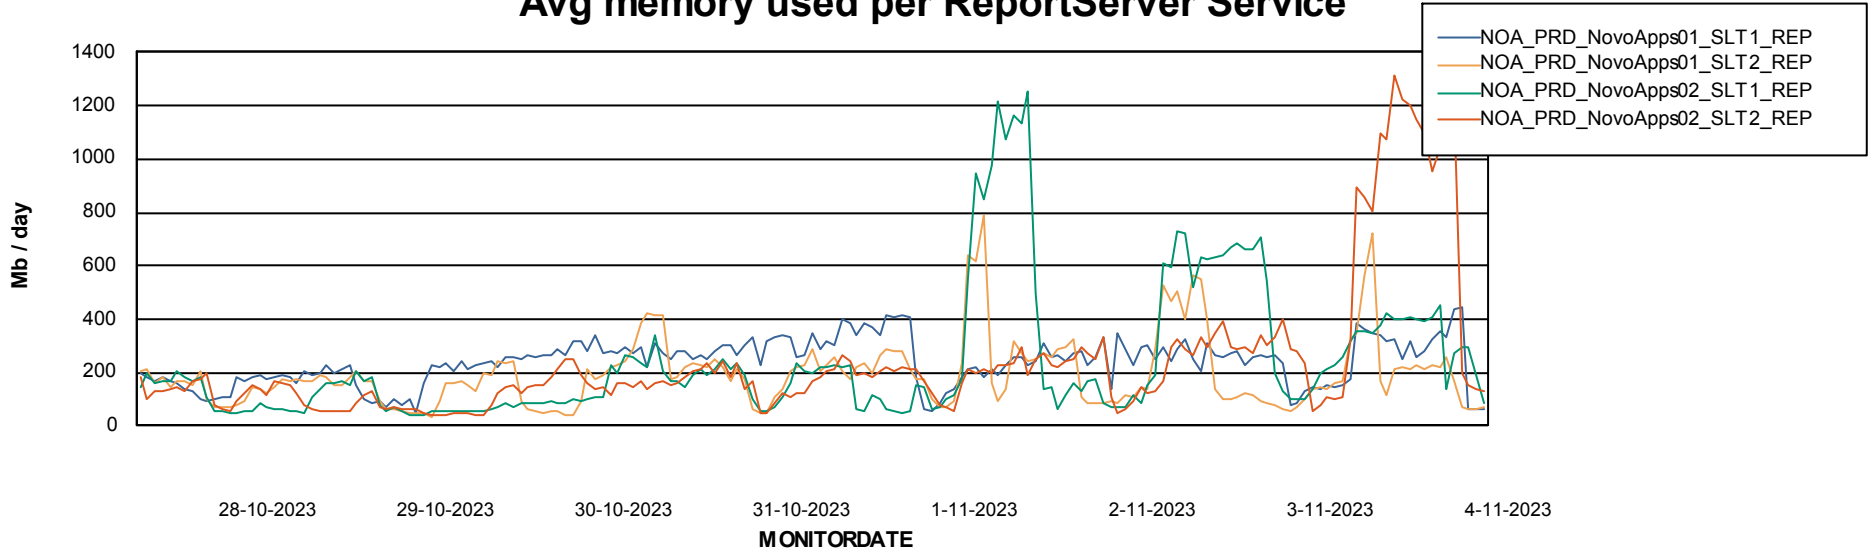

ABSSolute Application ReportServer Services

Avg memory used per ReportServer Service