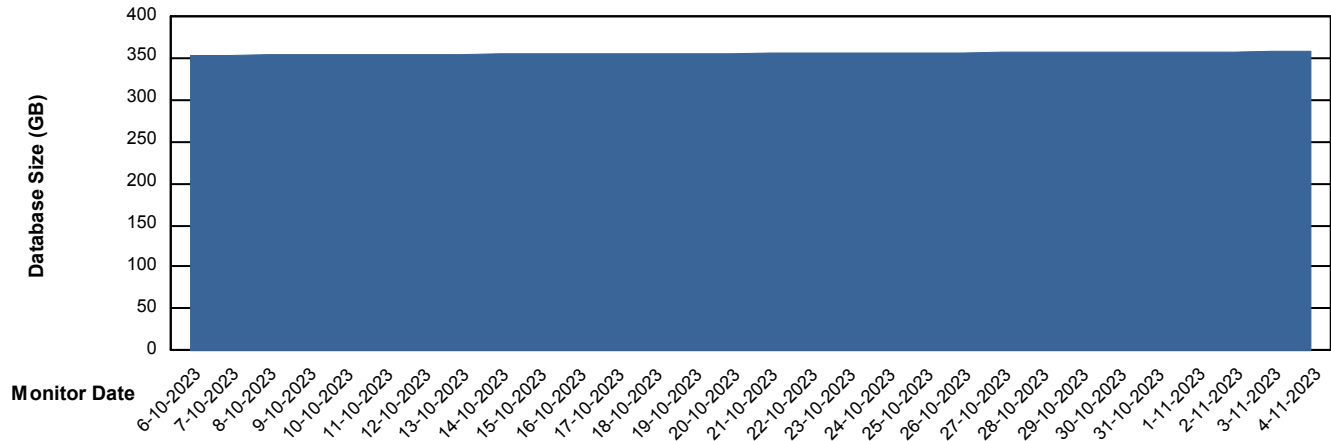

DATABASE SIZE NOA_PRD_NovoABS01_DB

Database growth over last month