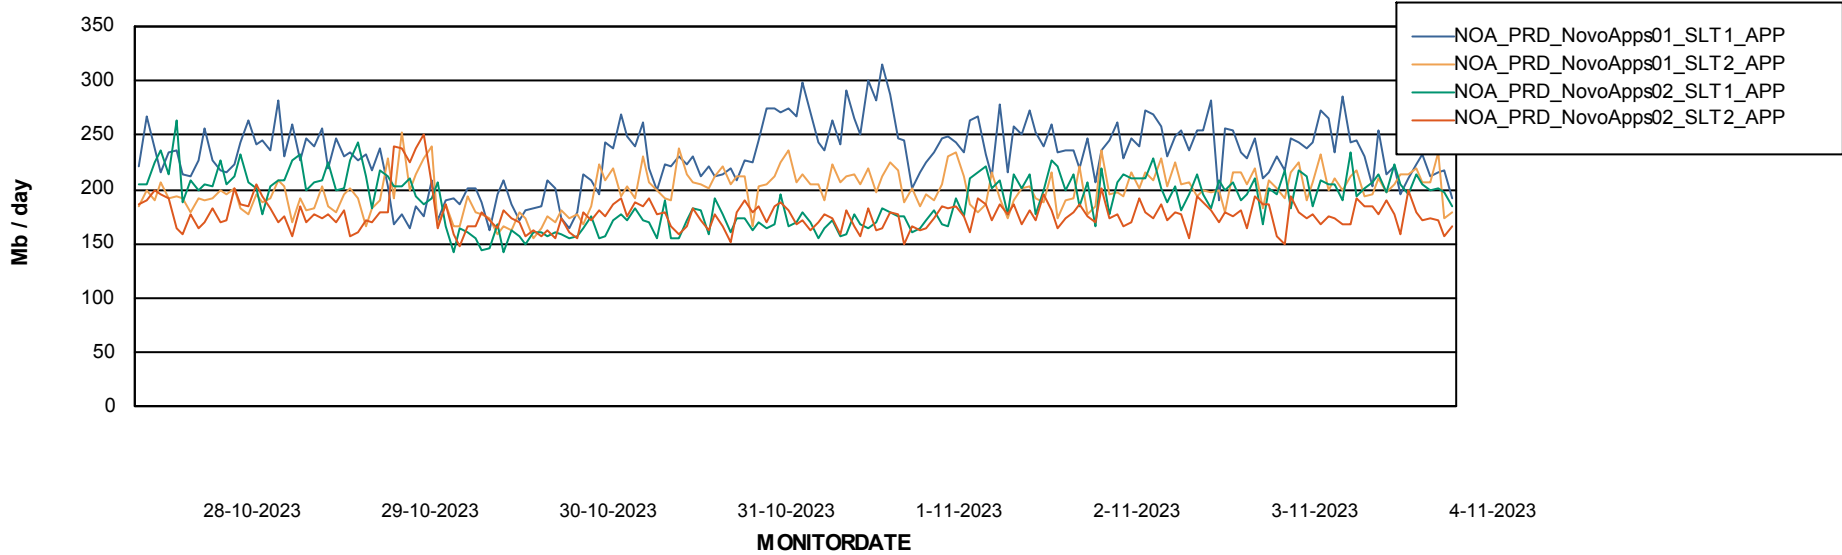

ABSSolute Application Server Services

Avg memory used per ABS Server Service