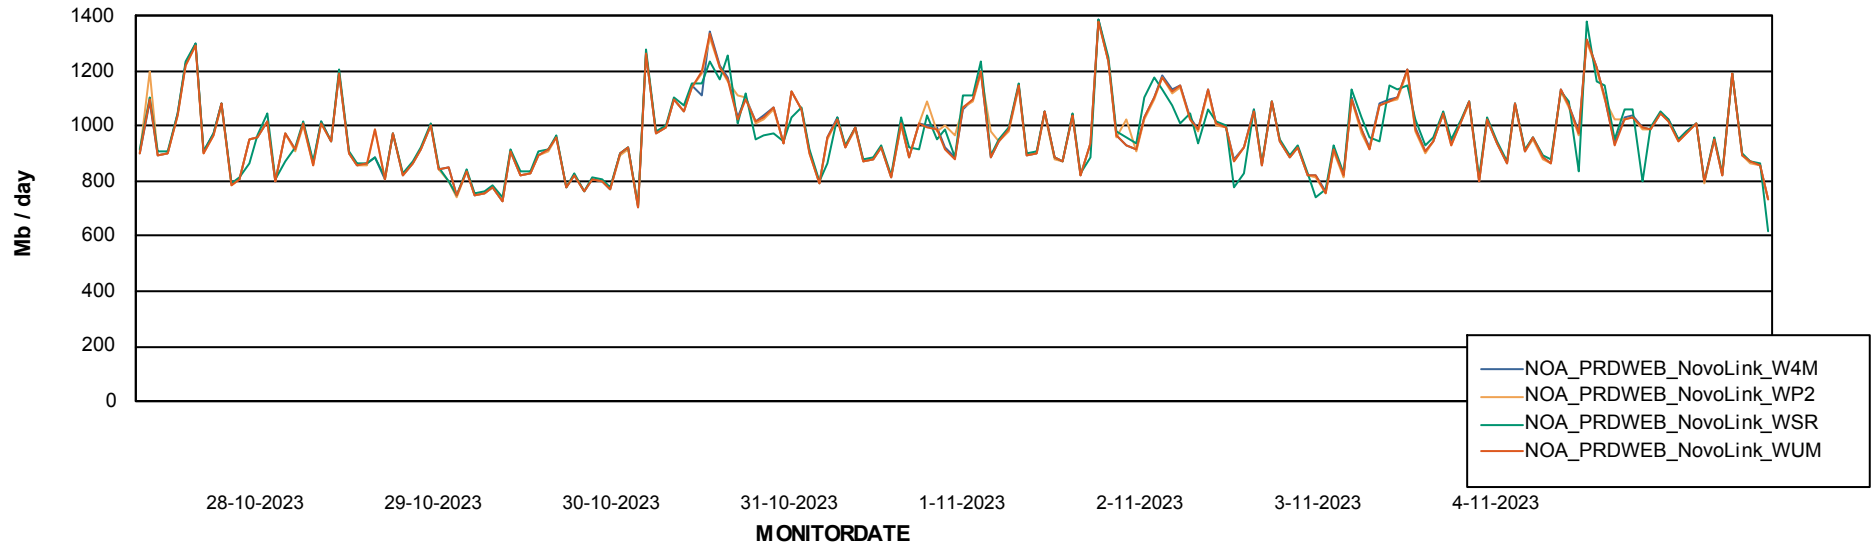

Avg memory used per ReportServer Service

Weekly SLA Customer Report

Customer NOA_Production (24/7)
Database ID 116

ABSSolute Web Component Services

Avg memory used per ABS Web component

Weekly SLA Customer Report