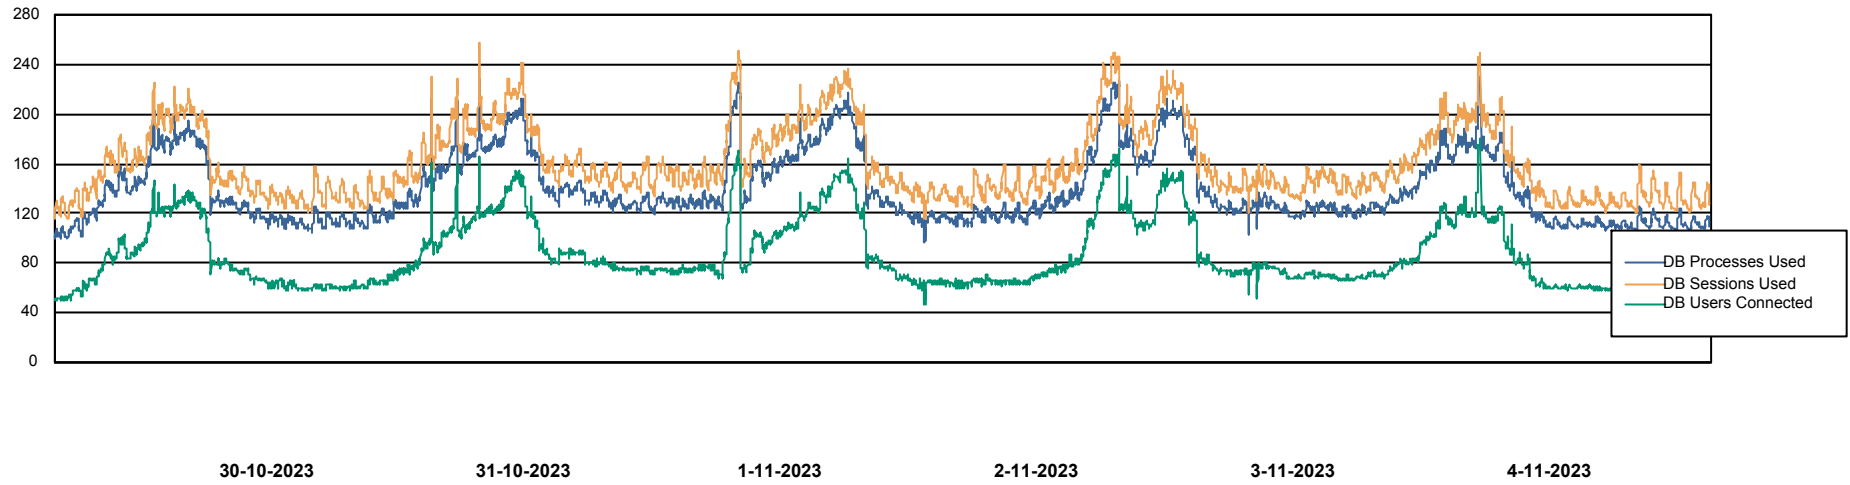

Weekly SLA Customer Report

Customer NIX_Production
Database ID 51

Database Performance NIXDB_BI

Weekly SLA Customer Report

Customer NIX_Production
Database ID 51

Database Performance NIXDB_Production

Weekly SLA Customer Report

Customer NIX_Production
Database ID 51

Database Performance NIXDB_Standby

DB Processes Max 300

Weekly SLA Customer Report

Customer NIX_Production
Database ID 51

DATABASE SIZE NIXDB_BI

Database growth over last month