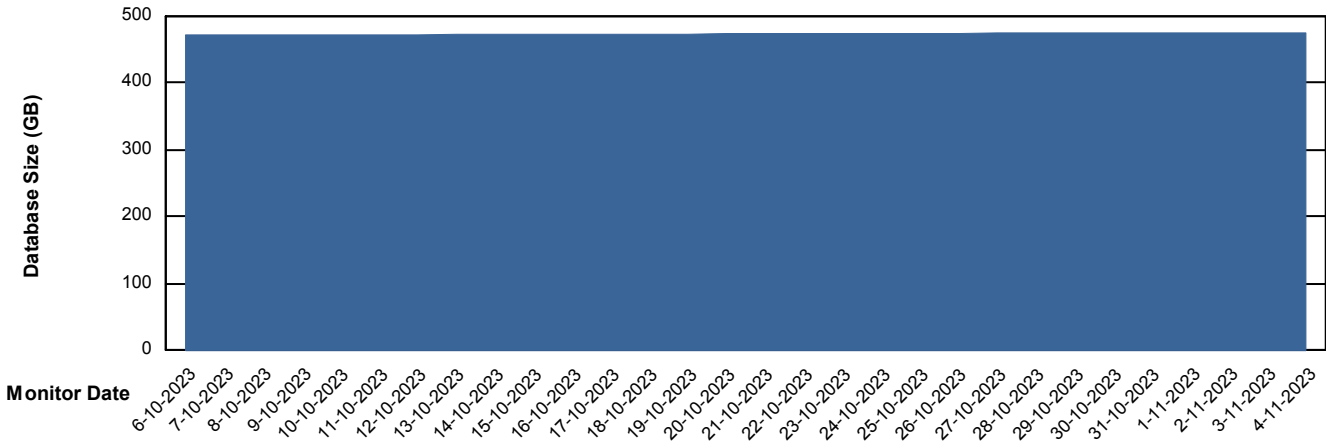

DATABASE SIZE NIXDB_Production

Database growth over last month