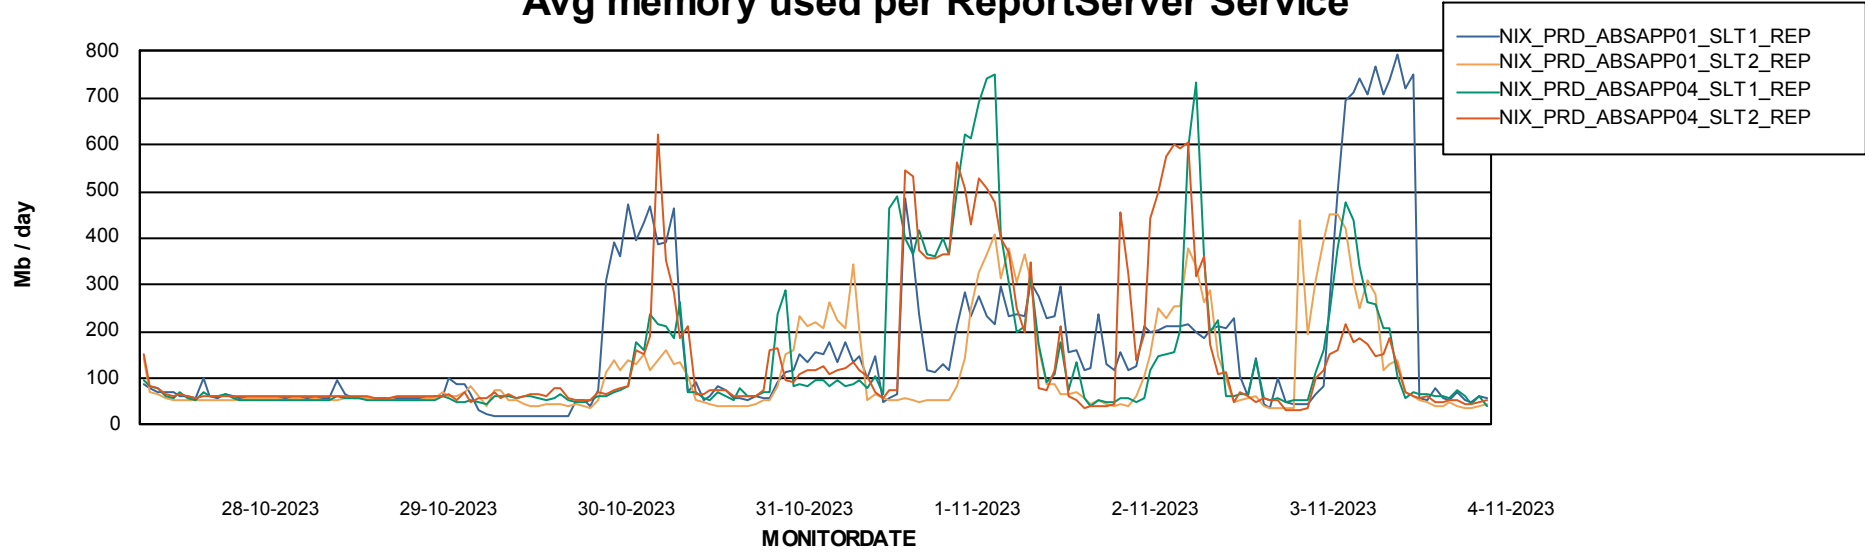

Avg memory used per ABS Server Service

Avg users per day per ABS server

Weekly SLA Customer Report

Customer NIX_Production
Database ID 51

ABSSolute Application ReportServer Services

Avg memory used per ReportServer Service