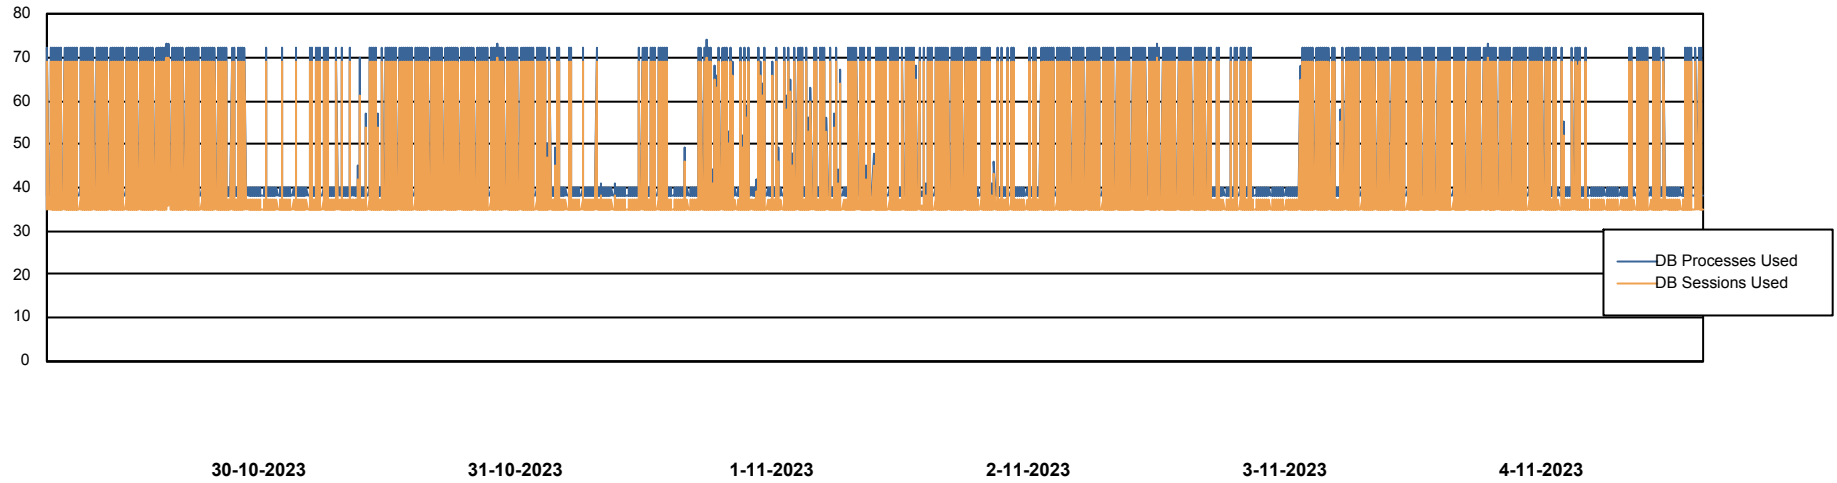

Weekly SLA Customer Report

Customer NIX_Production
Database ID 51

Database Performance NIXDB_BI

Weekly SLA Customer Report

Customer NIX_Production
Database ID 51

Database Performance NIXDB_Production

Weekly SLA Customer Report

Customer NIX_Production
Database ID 51

Database Performance NIXDB_Standby

DB Processes Max 300

Weekly SLA Customer Report

Customer NIX_Production
Database ID 51

DATABASE SIZE NIXDB_BI

Database growth over last month