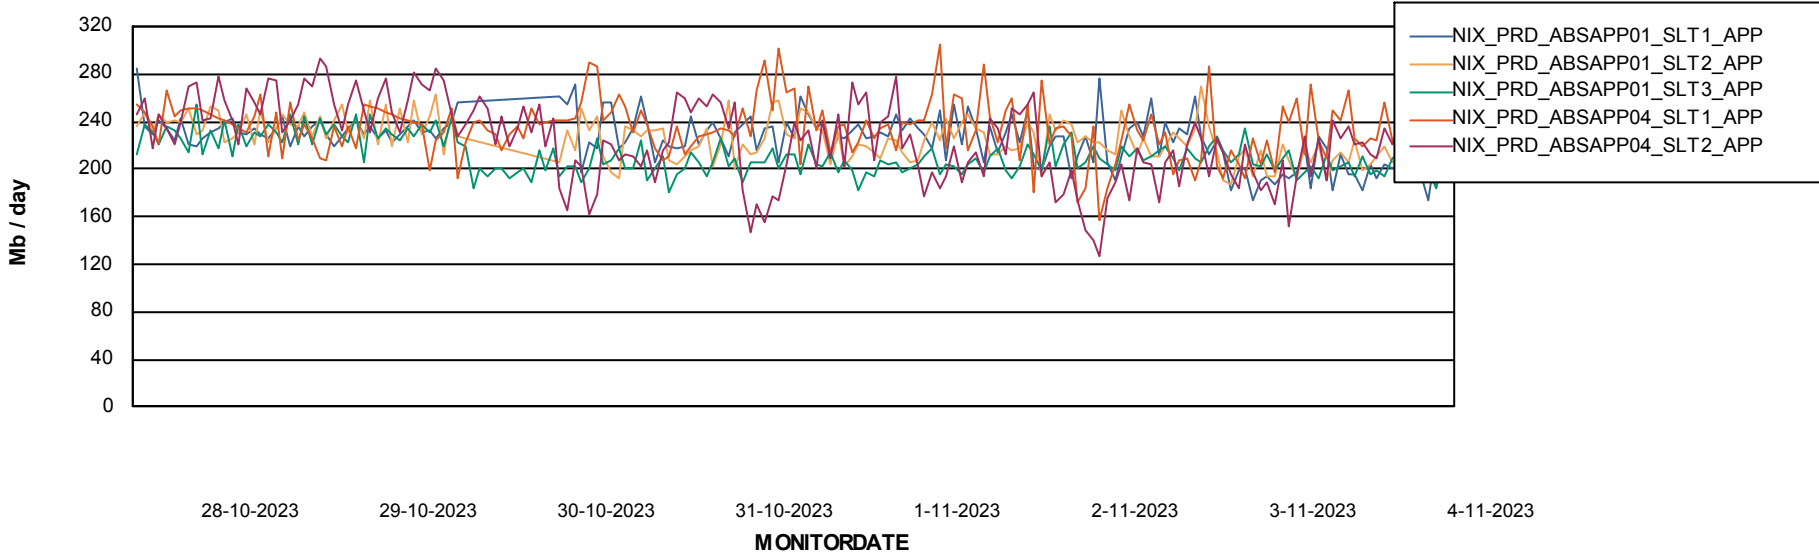

ABSSolute Application Server Services

Avg memory used per ABS Server Service