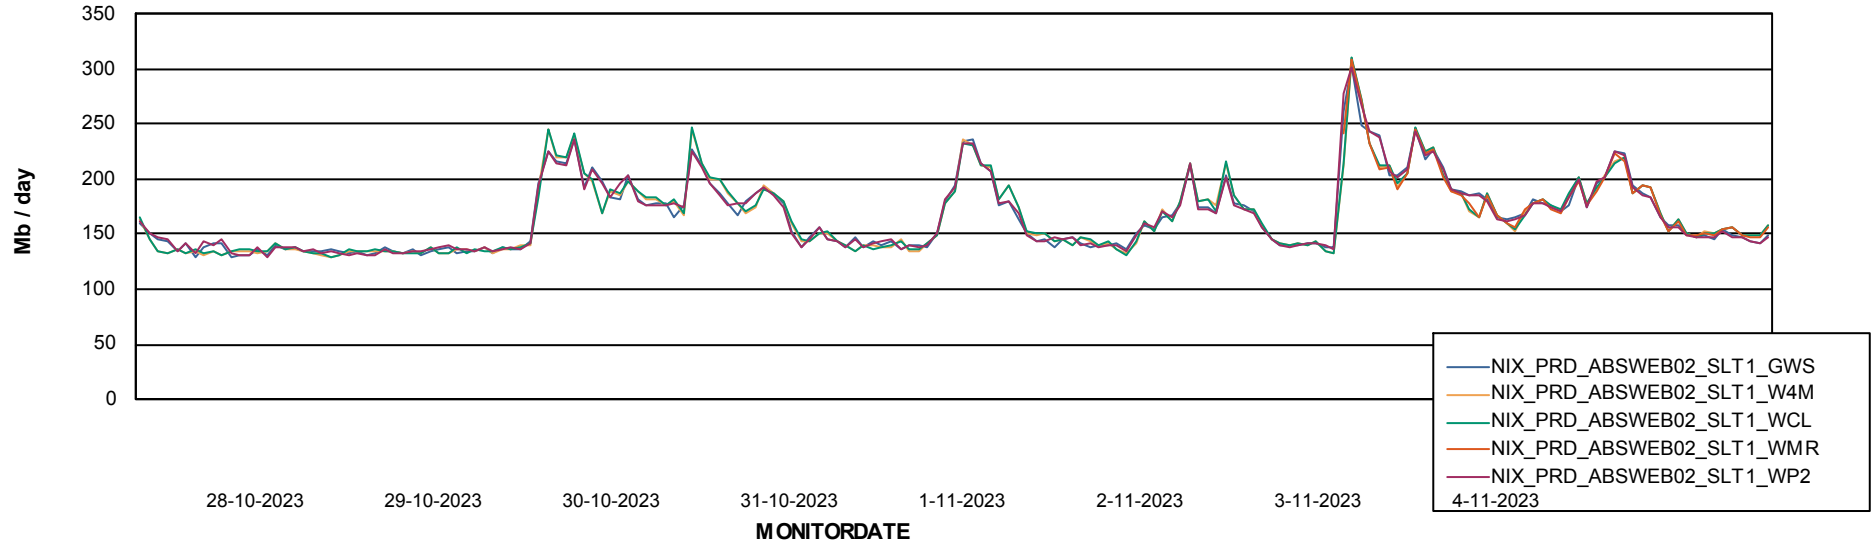

ABSSolute Web Component Services

Avg memory used per ABS Web component