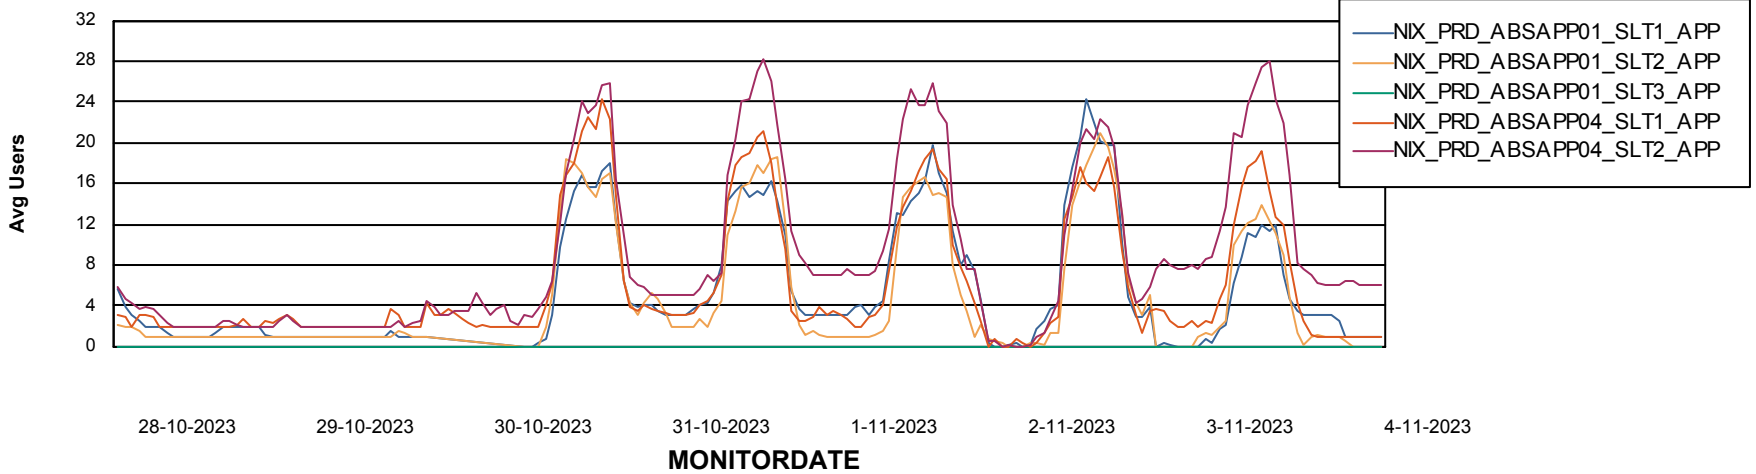

Avg users per day per ABS server