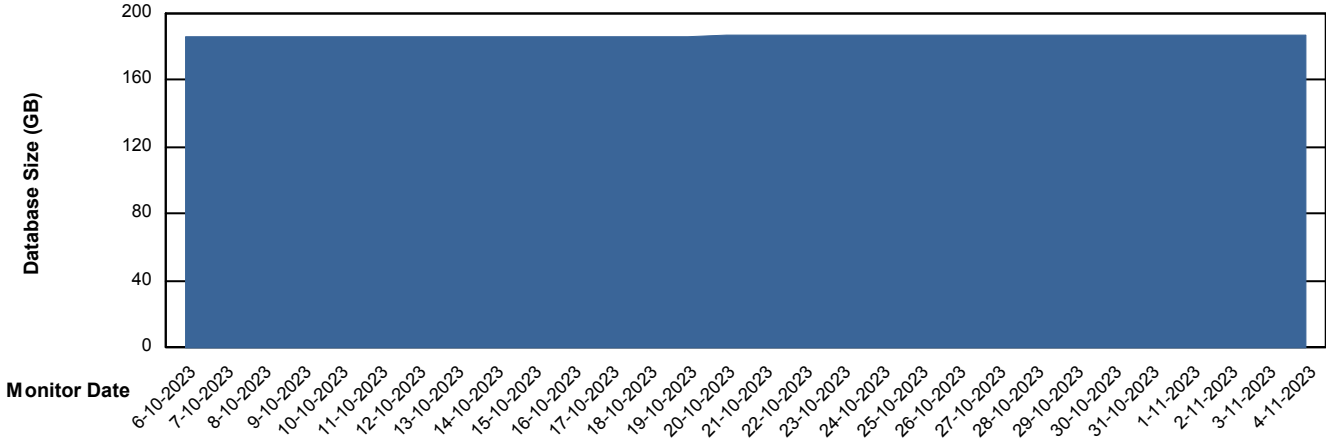

Weekly SLA Customer Report

Customer NIX_Production
Database ID 51

Database Performance NIXDB_BI

Weekly SLA Customer Report

Customer NIX_Production
Database ID 51

Database Performance NIXDB_Production

Weekly SLA Customer Report

Customer NIX_Production
Database ID 51

Database Performance NIXDB_Standby

DB Processes Max 300

Weekly SLA Customer Report

Customer NIX_Production
Database ID 51

DATABASE SIZE NIXDB_BI

Database growth over last month

DATABASE SIZE NIXDB_Production

Database growth over last month

Weekly SLA Customer Report

Customer NIX_Production
Database ID 51

Database Tablespace NIXDB_BI

Date	Tablespace Name	Filesize (Gb)	Usedsize (Gb)	Percentage free
4-11-2023	ABSDATA	103	85	18
	INDX	126	101	19
3-11-2023	ABSDATA	103	85	18
	INDX	126	101	20
2-11-2023	ABSDATA	103	85	18
	INDX	126	101	20
1-11-2023	ABSDATA	103	85	18
	INDX	126	101	20
31-10-2023	ABSDATA	103	84	18
	INDX	126	101	20
30-10-2023	ABSDATA	103	84	18
	INDX	126	101	20
29-10-2023	ABSDATA	103	84	18
	INDX	126	101	20