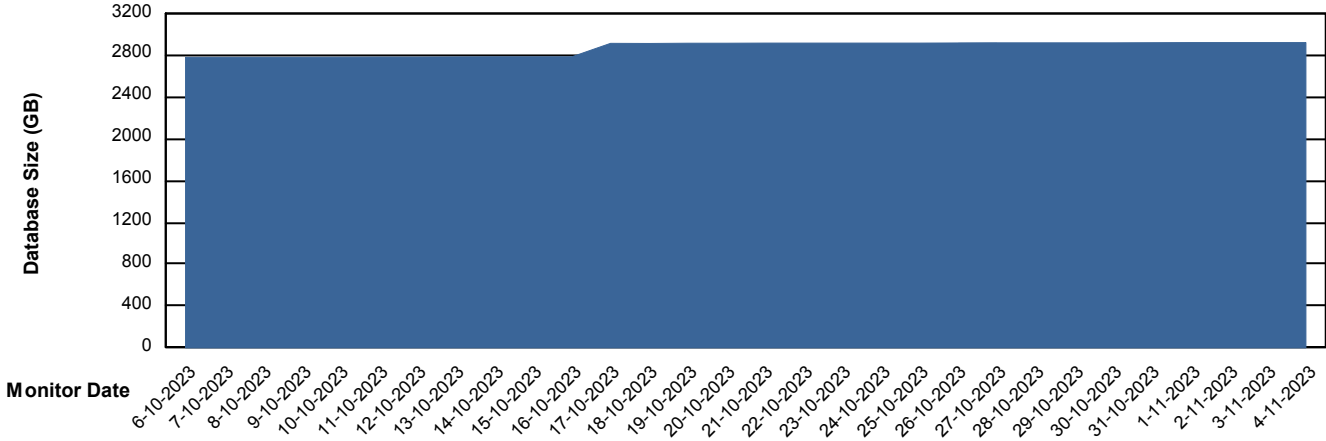

# Weekly SLA Customer Report

Customer LTS(CleanLease)\_Test  
Database ID 127

Database Performance LTS\_TEST\_CLSABSDB01T\_TSTDB

# Weekly SLA Customer Report

Customer LTS(CleanLease)\_Test  
 Database ID 127

DATABASE SIZE LTS\_TEST\_CLSABSDB01T\_TSTDB

Database growth over last month

Database Tablespace LTS\_TEST\_CLSABSDB01T\_TSTDB