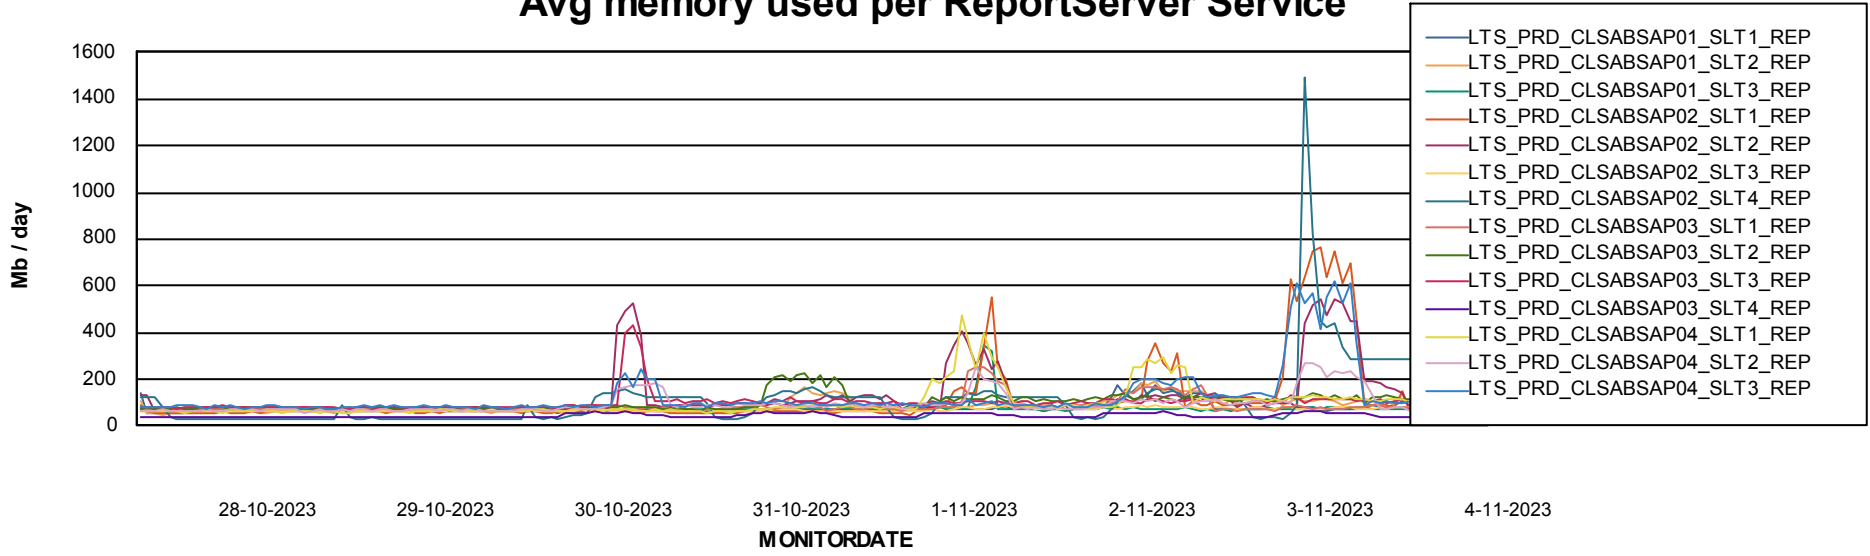

ABSSolute Application ReportServer Services

Avg memory used per ReportServer Service