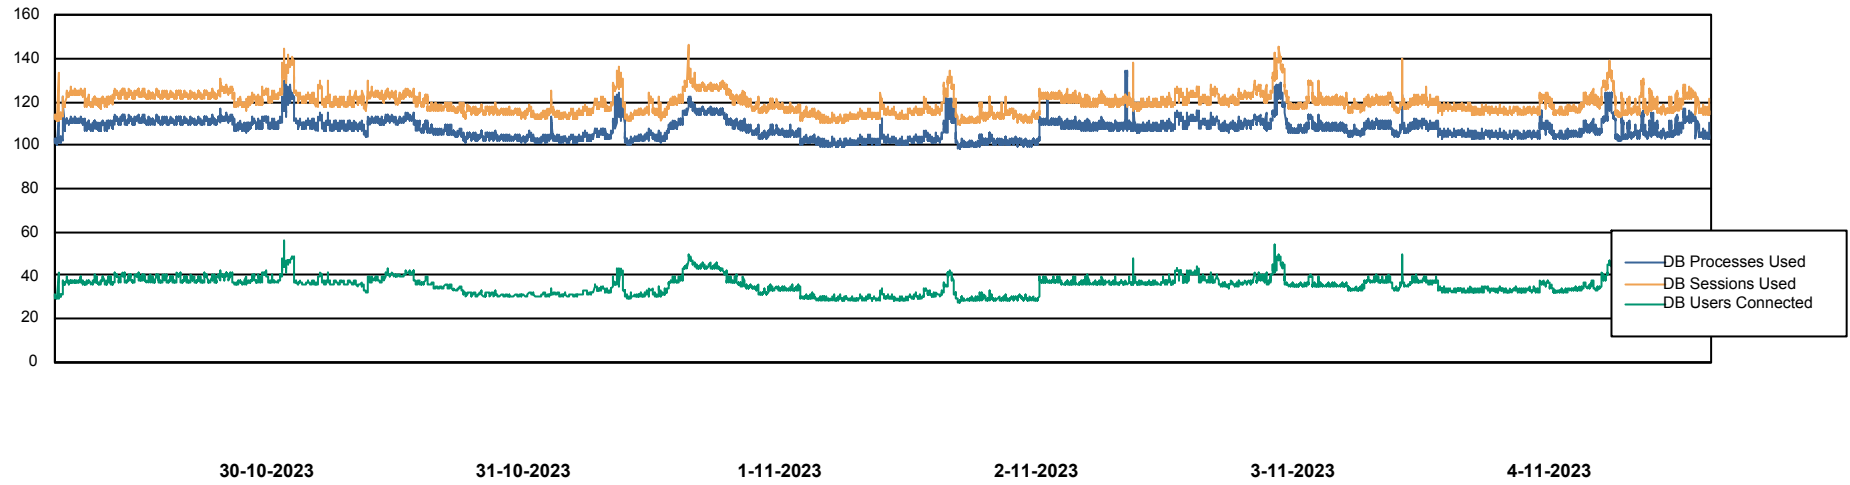

Database Performance LTS_PROD_CLSABSBI01_BI