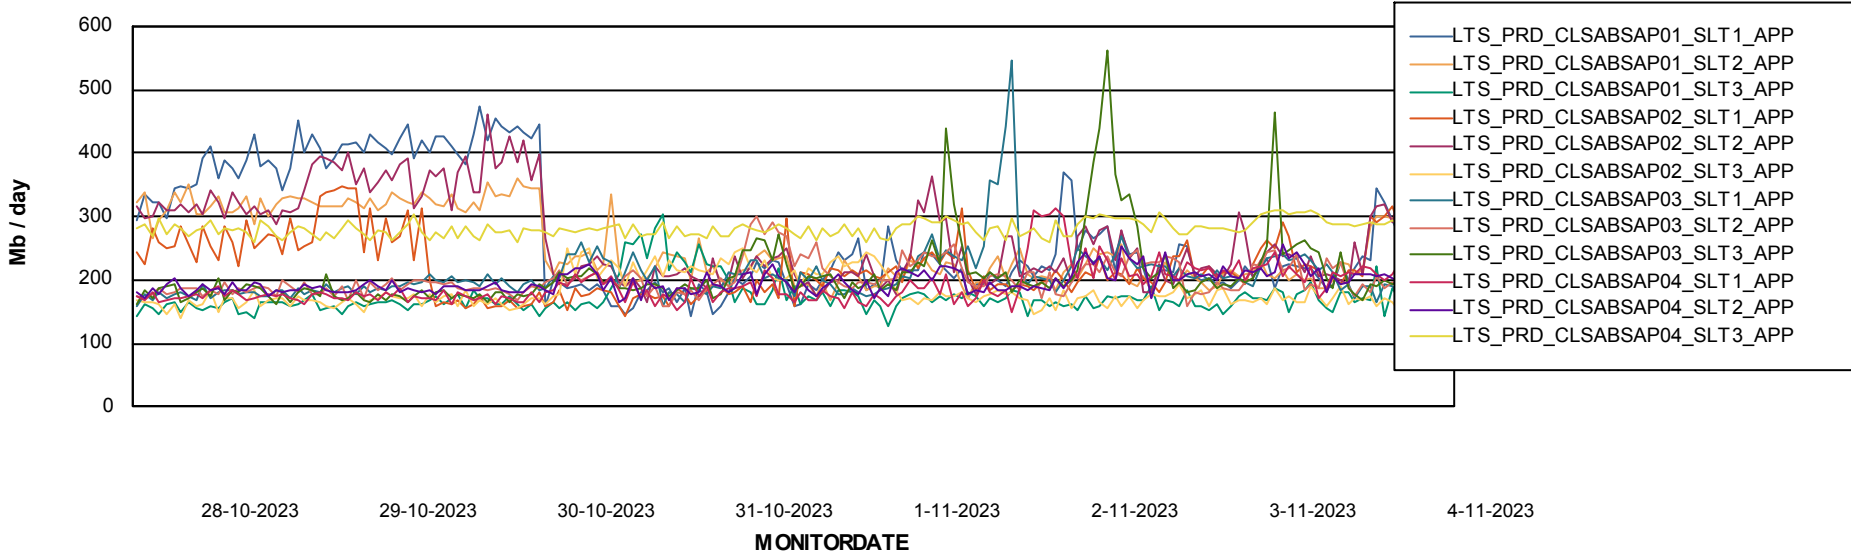

ABSSolute Application Server Services

Avg memory used per ABS Server Service