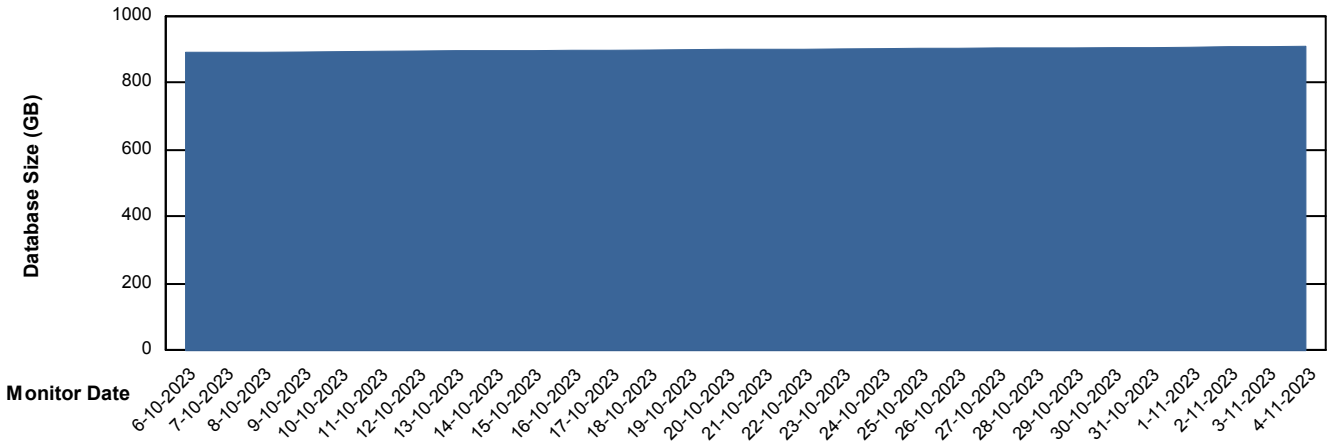

Customer LTS(CleanLease)_Production
Database ID 126

DATABASE SIZE LTS_PROD_CLSABSBI01_BI

Database growth over last month

DATABASE SIZE LTS_PROD_CLSABSDB01_PRDB

Database growth over last month

Weekly SLA Customer Report