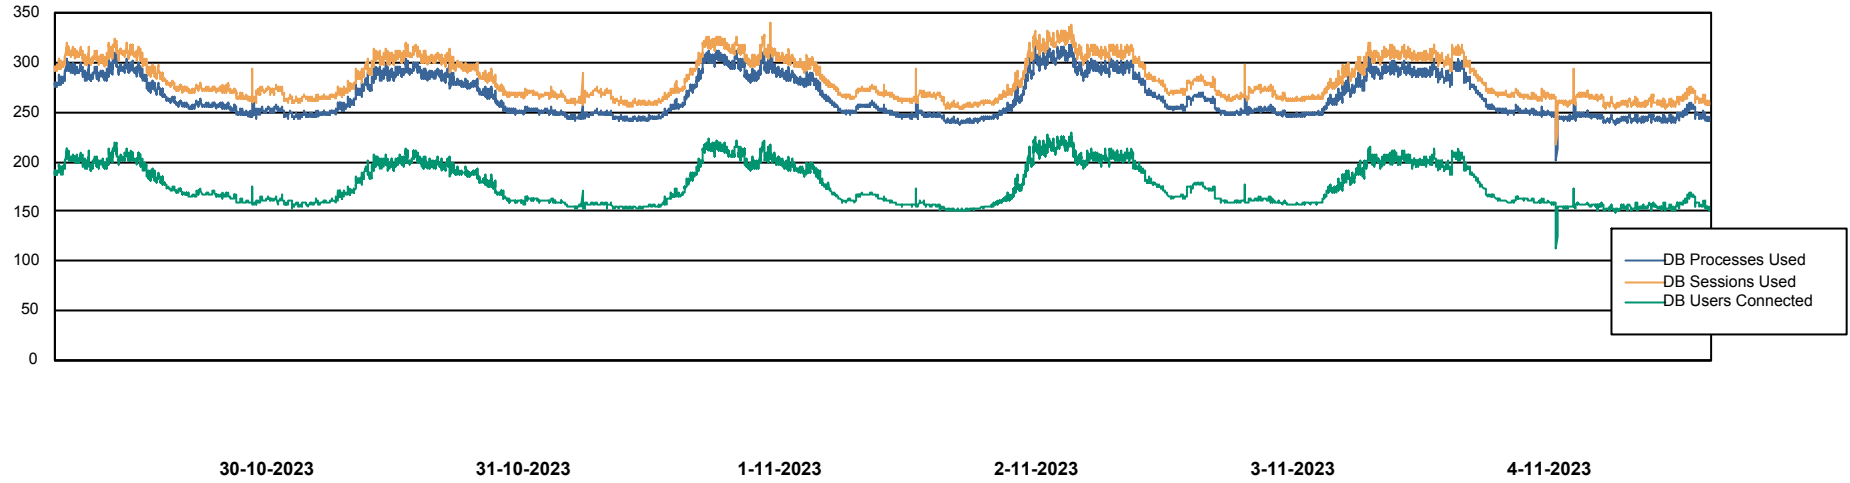

Weekly SLA Customer Report

Customer LTS(CleanLease)_Production
Database ID 126

Database Performance LTS_PROD_CLSABSBI01_BI

Weekly SLA Customer Report

Customer LTS(CleanLease)_Production
Database ID 126

Database Performance LTS_PROD_CLSABSD01_PRDB