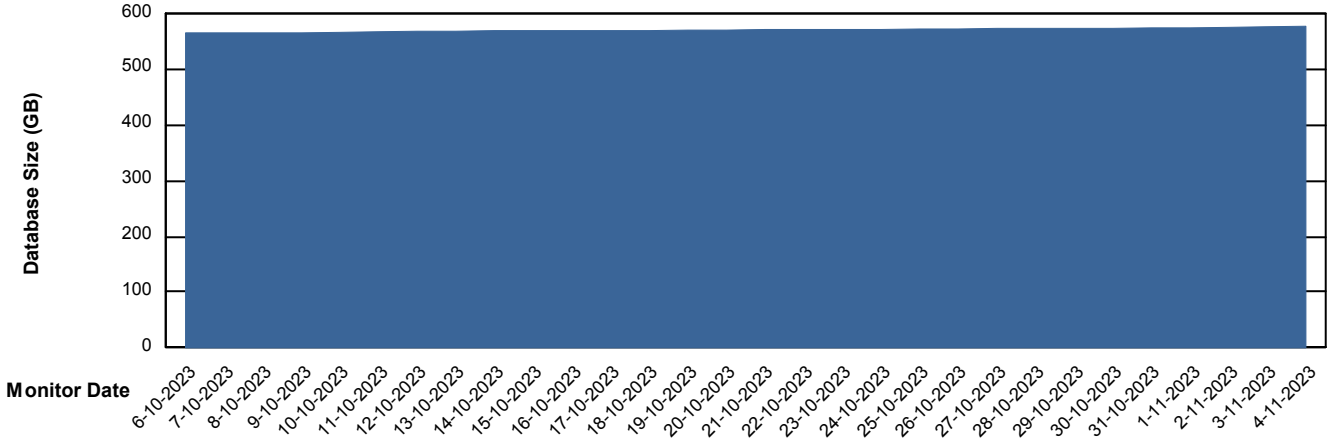

DATABASE SIZE LTS_PROD_CLSABSBI01_BI

Database growth over last month