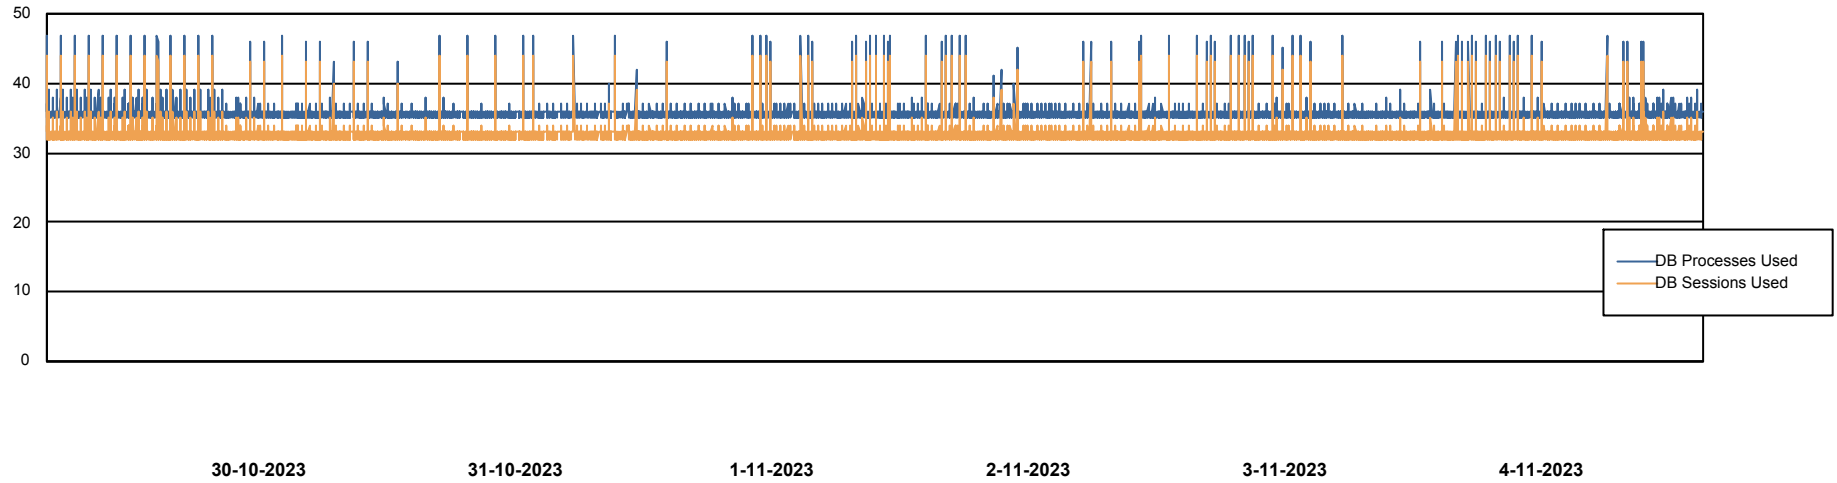

Database Performance KBR_PRD_DB-SRV2_SDB

DB Processes Max 1,000