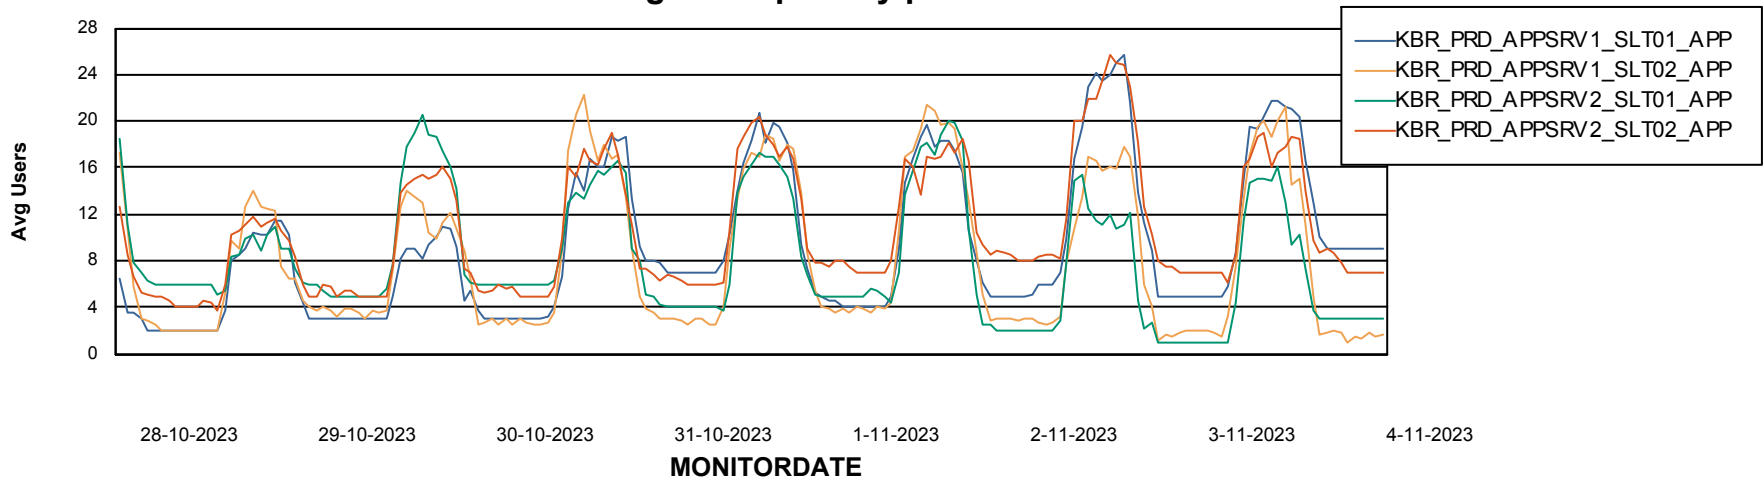

Avg memory used per ABS Server Service

Weekly SLA Customer Report

Customer KBR_Production
Database ID 117

ABSSolute Application Server Services

Avg memory used per ReportServer Service

Avg users per day per ABS server