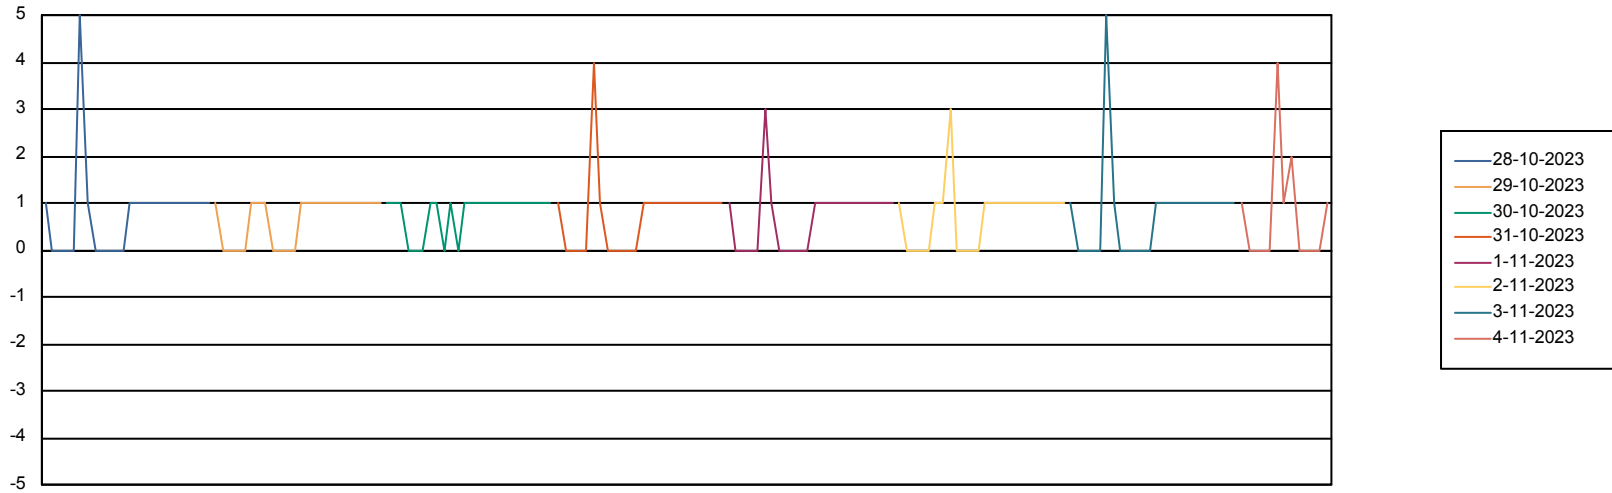

Standby Database Health KBR_Production

Recovery lag for last 7 days