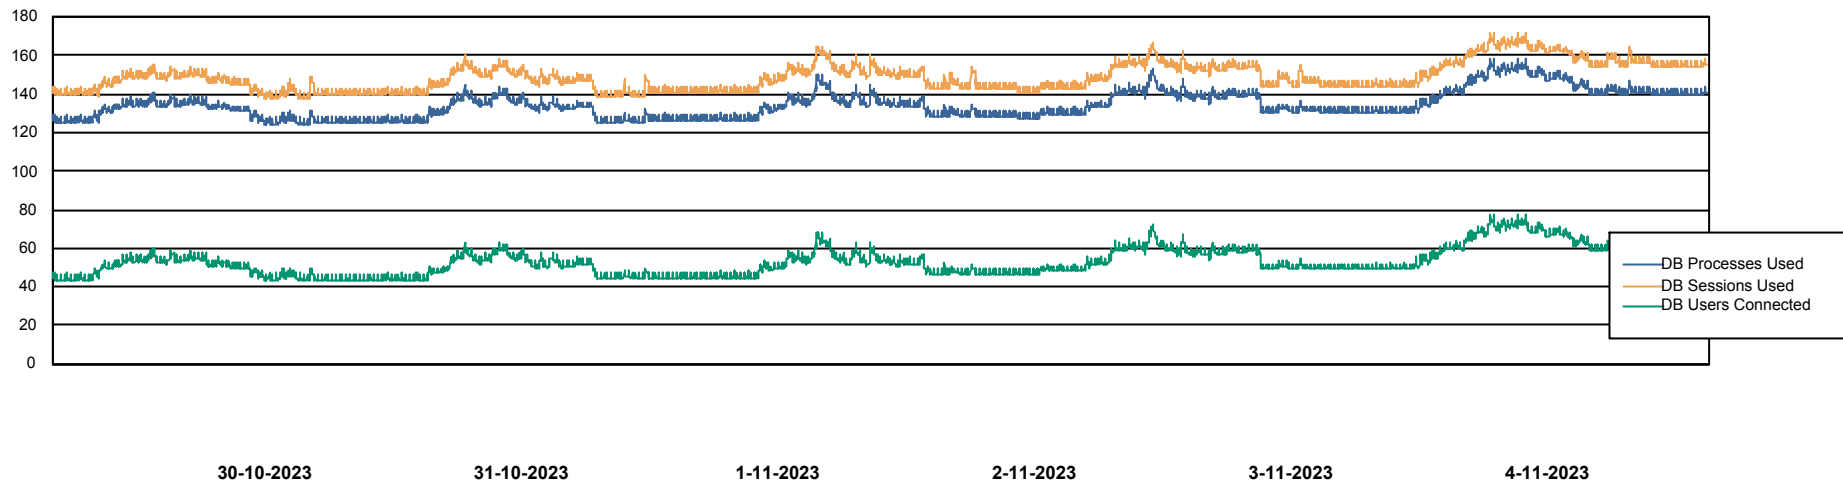

Weekly SLA Customer Report

Customer KBR_Production
Database ID 117

Harddisk Usage KBR_PRD_WEBSRV2

	Free disk space on / (%)	Total disk space on / (Gb)	Used disk space on / (Gb)	Free disk space on /boot (%)	Total disk space on /boot (Gb)	Used disk space on /boot (Gb)
4-11-2023	83	55	10	59	1	0
3-11-2023	83	55	10	59	1	0
2-11-2023	83	55	10	59	1	0
1-11-2023	83	55	10	59	1	0
31-10-2023	83	55	10	59	1	0
30-10-2023	83	55	10	59	1	0
29-10-2023	83	55	10	59	1	0

Weekly SLA Customer Report

Customer KBR_Production
Database ID 117

Database Performance KBR_PRD_BI-DBSRV_DB

Weekly SLA Customer Report

Customer KBR_Production
Database ID 117

Database Performance KBR_PRD_DB-SRV1_DB

Weekly SLA Customer Report

Customer KBR_Production
Database ID 117

Database Performance KBR_PRD_DB-SRV2_SDB

DB Processes Max 1,000

Weekly SLA Customer Report

Customer KBR_Production
Database ID 117

DATABASE SIZE KBR_PRD_BI-DBSRV_DB