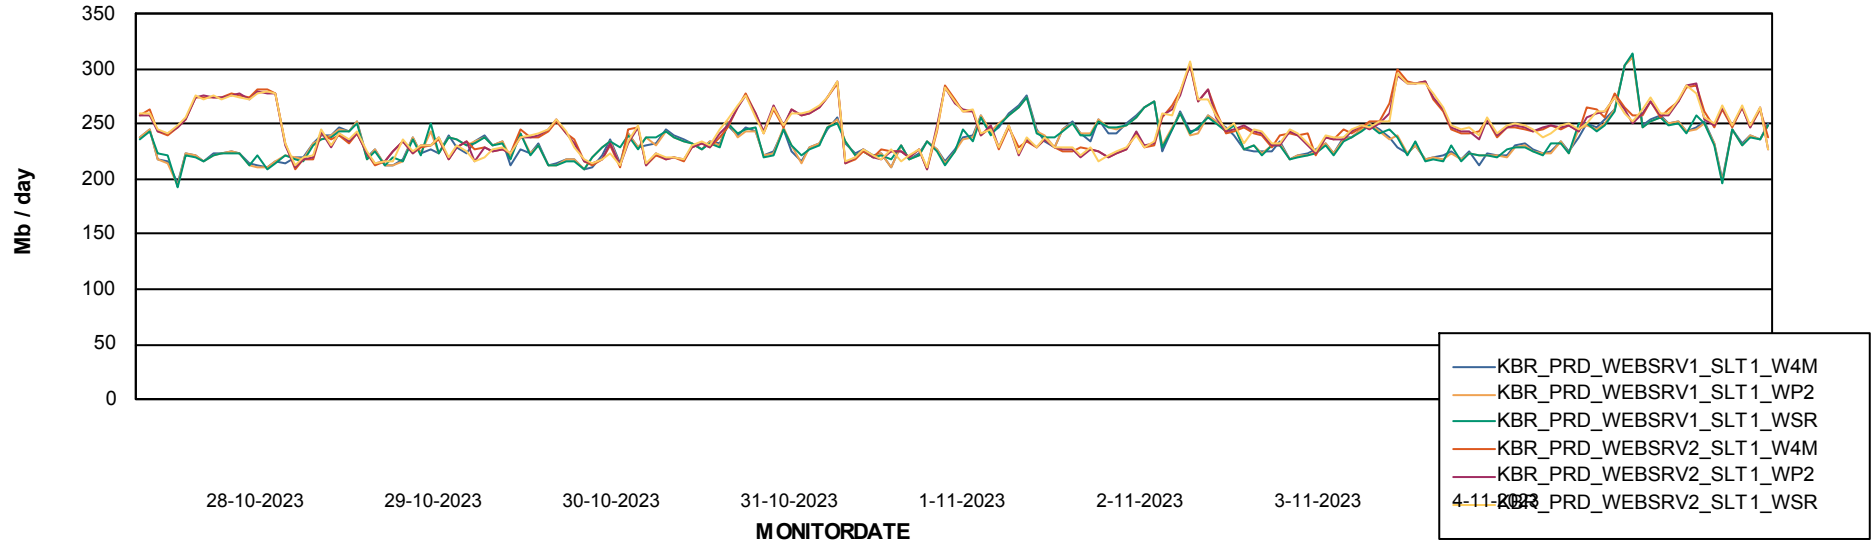

ABSSolute Web Component Services

Avg memory used per ABS Web component