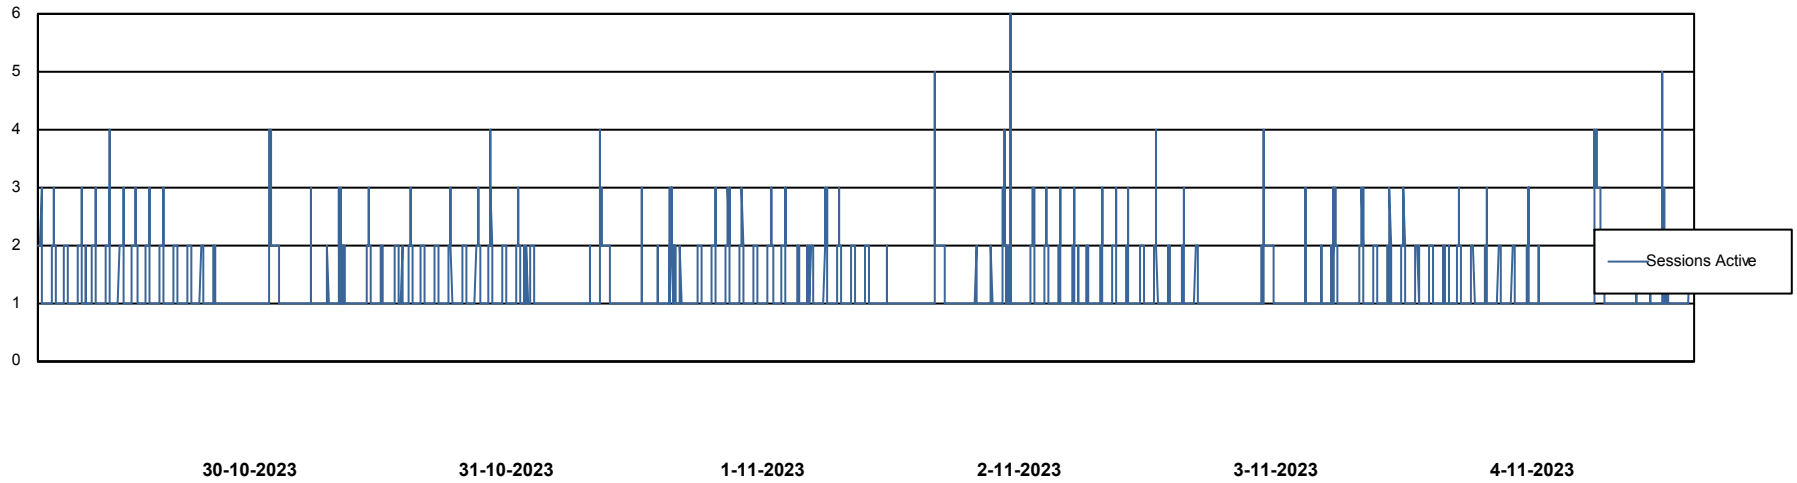

Database Performance KBR_PRD_BI-DBSRV_DB