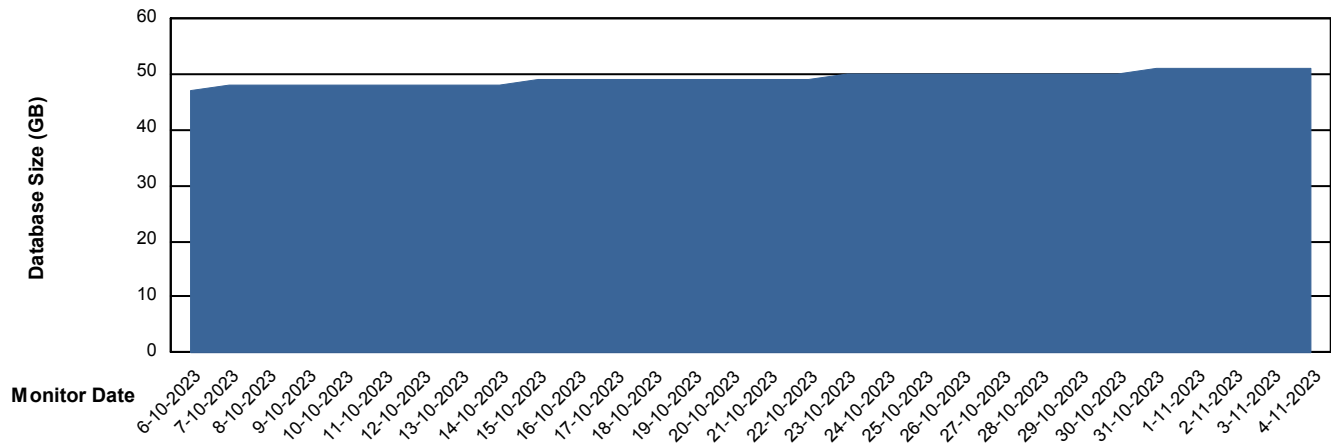

Weekly SLA Customer Report

Customer KBR_Production
Database ID 117

Database Performance KBR_PRD_DB-SRV2_SDB

DB Processes Max 1,000

Weekly SLA Customer Report

Customer KBR_Production
Database ID 117

DATABASE SIZE KBR_PRD_BI-DBSRV_DB

Database growth over last month

DATABASE SIZE KBR_PRD_DB-SRV1_DB

Database growth over last month

Weekly SLA Customer Report

Customer KBR_Production
Database ID 117

Database Tablespace KBR_PRD_BI-DBSRV_DB

Date	Tablespace Name	Filesize (Gb)	Usedsize (Gb)	Percentage free
4-11-2023	ABSDATA	22	17	20
	INDX	26	21	18
3-11-2023	ABSDATA	22	17	21
	INDX	26	21	18
2-11-2023	ABSDATA	22	17	21
	INDX	26	21	18
1-11-2023	ABSDATA	22	17	21
	INDX	26	21	18
31-10-2023	ABSDATA	22	17	21
	INDX	26	21	18
30-10-2023	ABSDATA	22	17	21
	INDX	26	21	19
29-10-2023	ABSDATA	21	17	16
	INDX	26	21	19