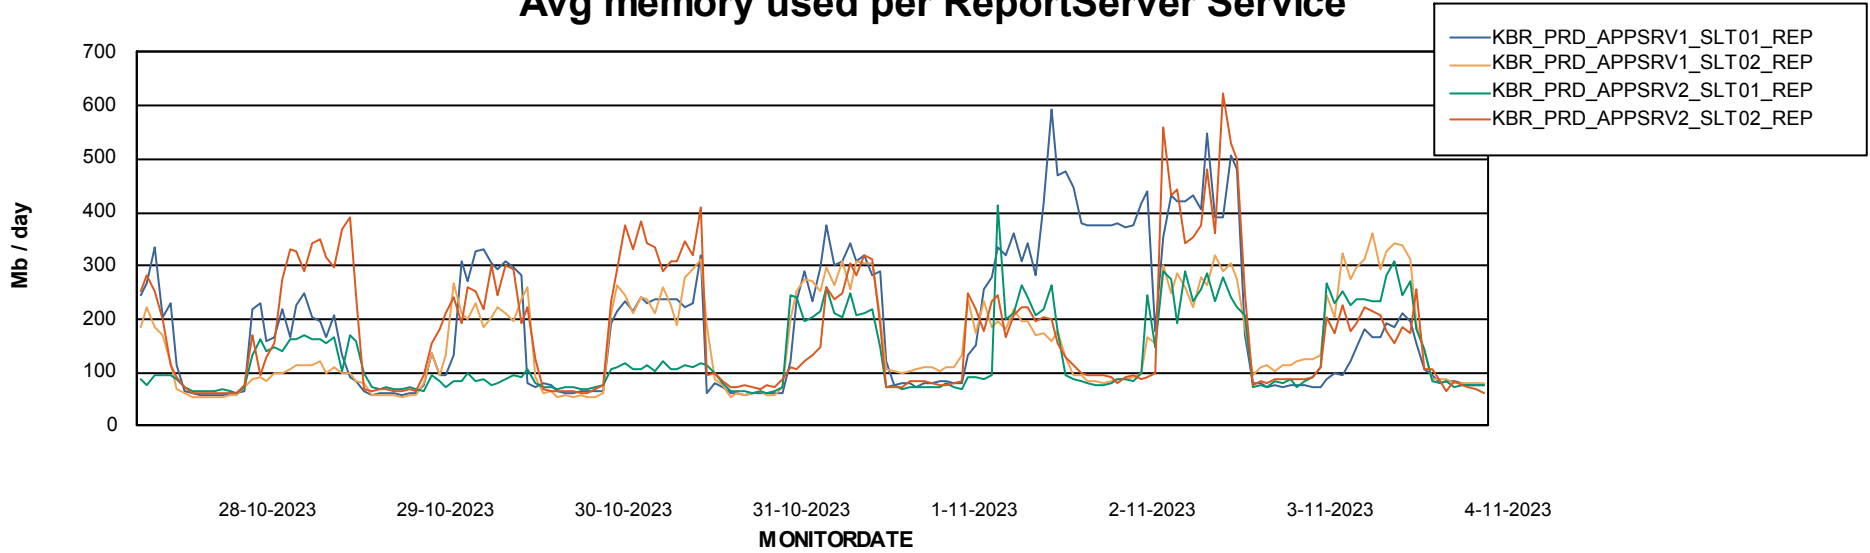

Avg memory used per ABS Server Service

Weekly SLA Customer Report

Customer KBR_Production
Database ID 117

ABSSolute Application Server Services

Avg memory used per ReportServer Service

Avg users per day per ABS server