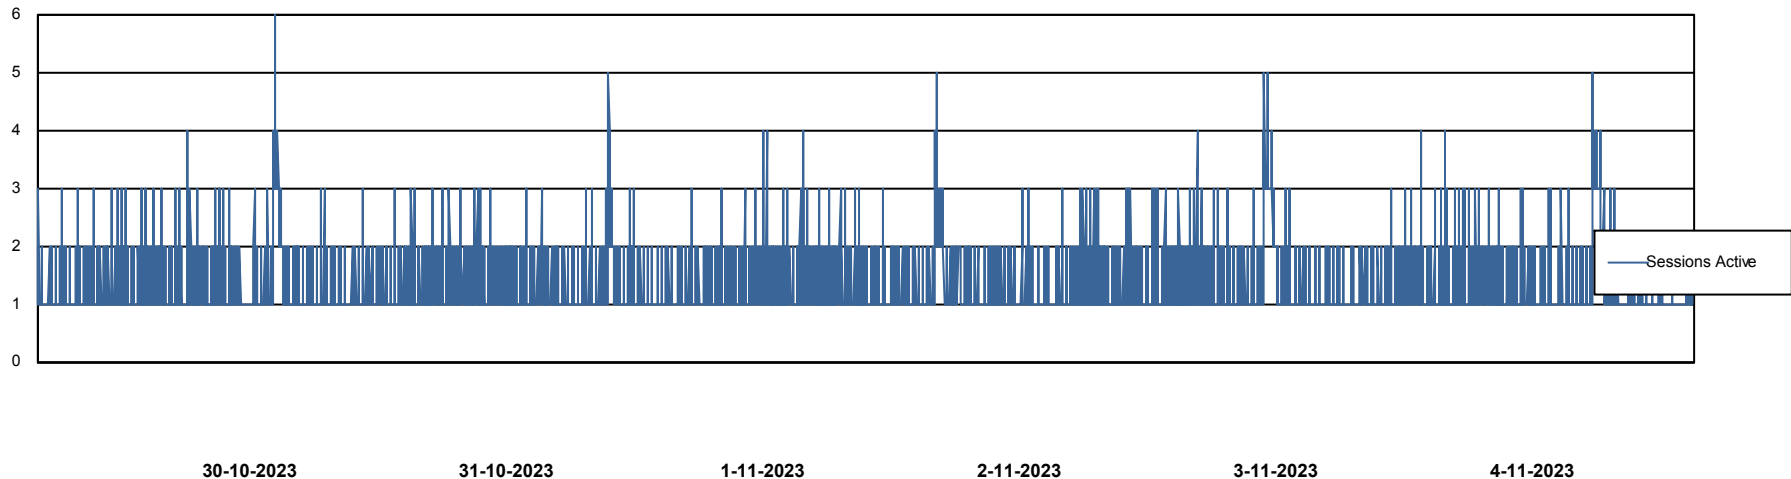

Weekly SLA Customer Report

Customer KBR_Production
Database ID 117

Harddisk Usage KBR_PRD_WEBSRV2

	Free disk space on / (%)	Total disk space on / (Gb)	Used disk space on / (Gb)	Free disk space on /boot (%)	Total disk space on /boot (Gb)	Used disk space on /boot (Gb)
4-11-2023	83	55	10	59	1	0
3-11-2023	83	55	10	59	1	0
2-11-2023	83	55	10	59	1	0
1-11-2023	83	55	10	59	1	0
31-10-2023	83	55	10	59	1	0
30-10-2023	83	55	10	59	1	0
29-10-2023	83	55	10	59	1	0

Weekly SLA Customer Report

Customer KBR_Production
Database ID 117

Database Performance KBR_PRD_BI-DBSRV_DB

Weekly SLA Customer Report

Customer KBR_Production
Database ID 117

Database Performance KBR_PRD_DB-SRV1_DB