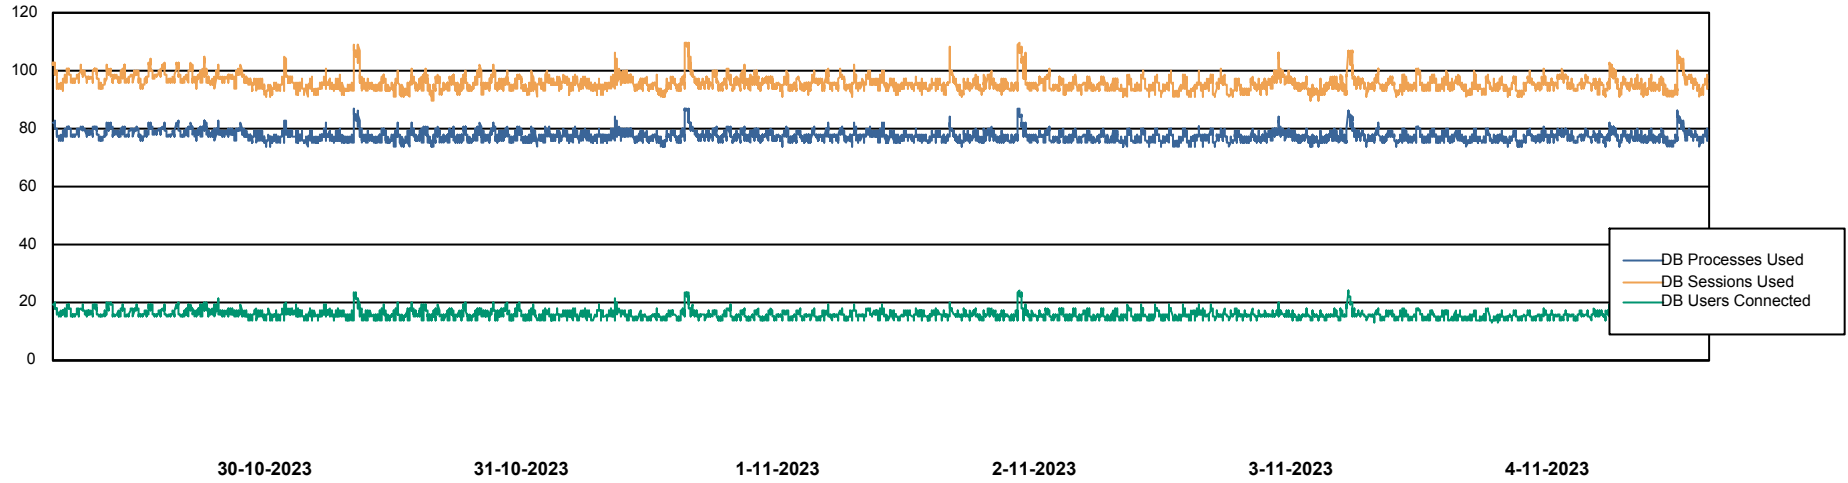

Database Performance KBR_PRD_BI-DBSRV_DB