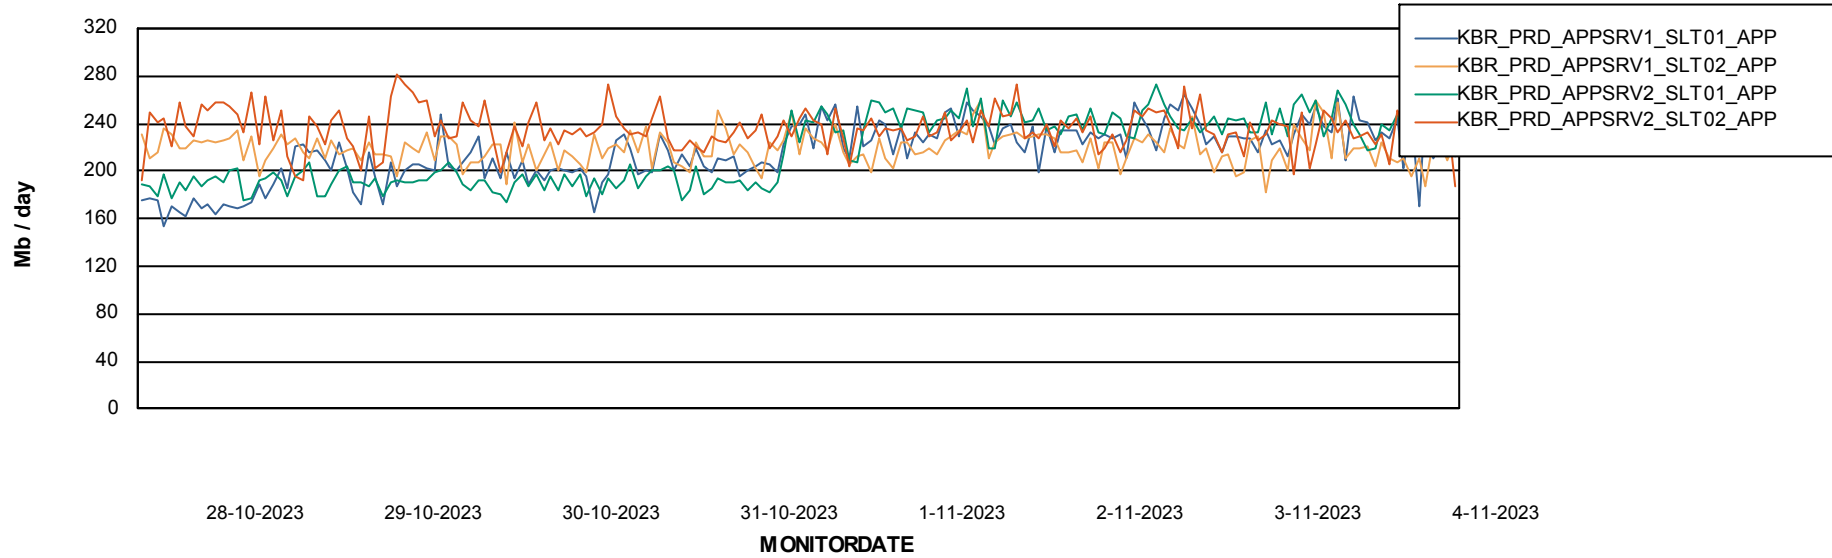

ABSSolute Application Server Services

Avg memory used per ABS Server Service