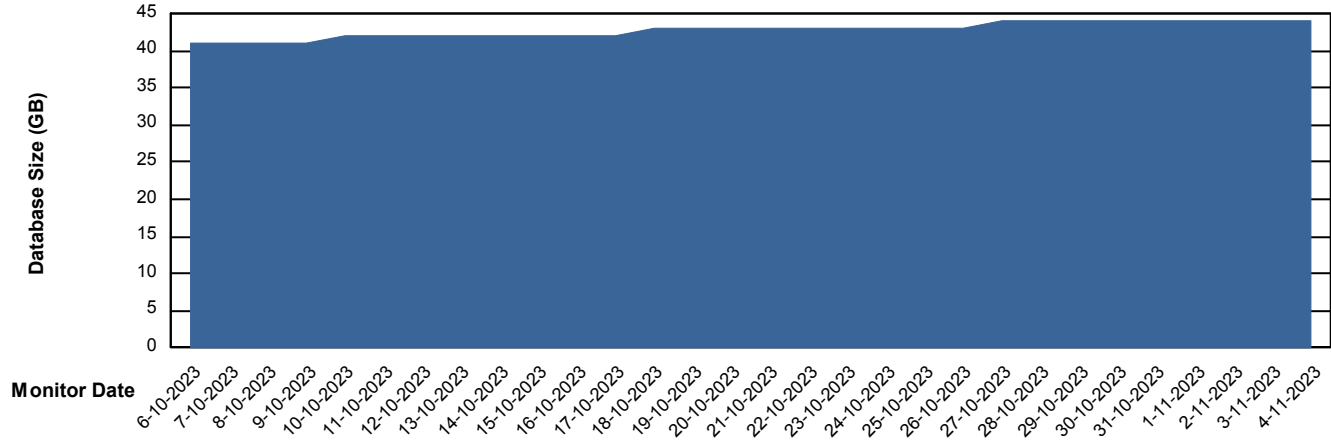

Weekly SLA Customer Report

Customer KBR_Production
Database ID 117

Database Performance KBR_PRD_BI-DBSRV_DB

Weekly SLA Customer Report

Customer KBR_Production
Database ID 117

Database Performance KBR_PRD_DB-SRV1_DB

Weekly SLA Customer Report

Customer KBR_Production
Database ID 117

Database Performance KBR_PRD_DB-SRV2_SDB

DB Processes Max 1,000

Weekly SLA Customer Report

Customer KBR_Production
Database ID 117

DATABASE SIZE KBR_PRD_BI-DBSRV_DB

Database growth over last month

DATABASE SIZE KBR_PRD_DB-SRV1_DB

Database growth over last month

Weekly SLA Customer Report

Customer KBR_Production
Database ID 117

Database Tablespace KBR_PRD_BI-DBSRV_DB

Date	Tablespace Name	Filesize (Gb)	Usedsize (Gb)	Percentage free
4-11-2023	ABSDATA	22	17	20
	INDX	26	21	18
3-11-2023	ABSDATA	22	17	21
	INDX	26	21	18
2-11-2023	ABSDATA	22	17	21
	INDX	26	21	18
1-11-2023	ABSDATA	22	17	21
	INDX	26	21	18
31-10-2023	ABSDATA	22	17	21
	INDX	26	21	18
30-10-2023	ABSDATA	22	17	21
	INDX	26	21	19
29-10-2023	ABSDATA	21	17	16
	INDX	26	21	19